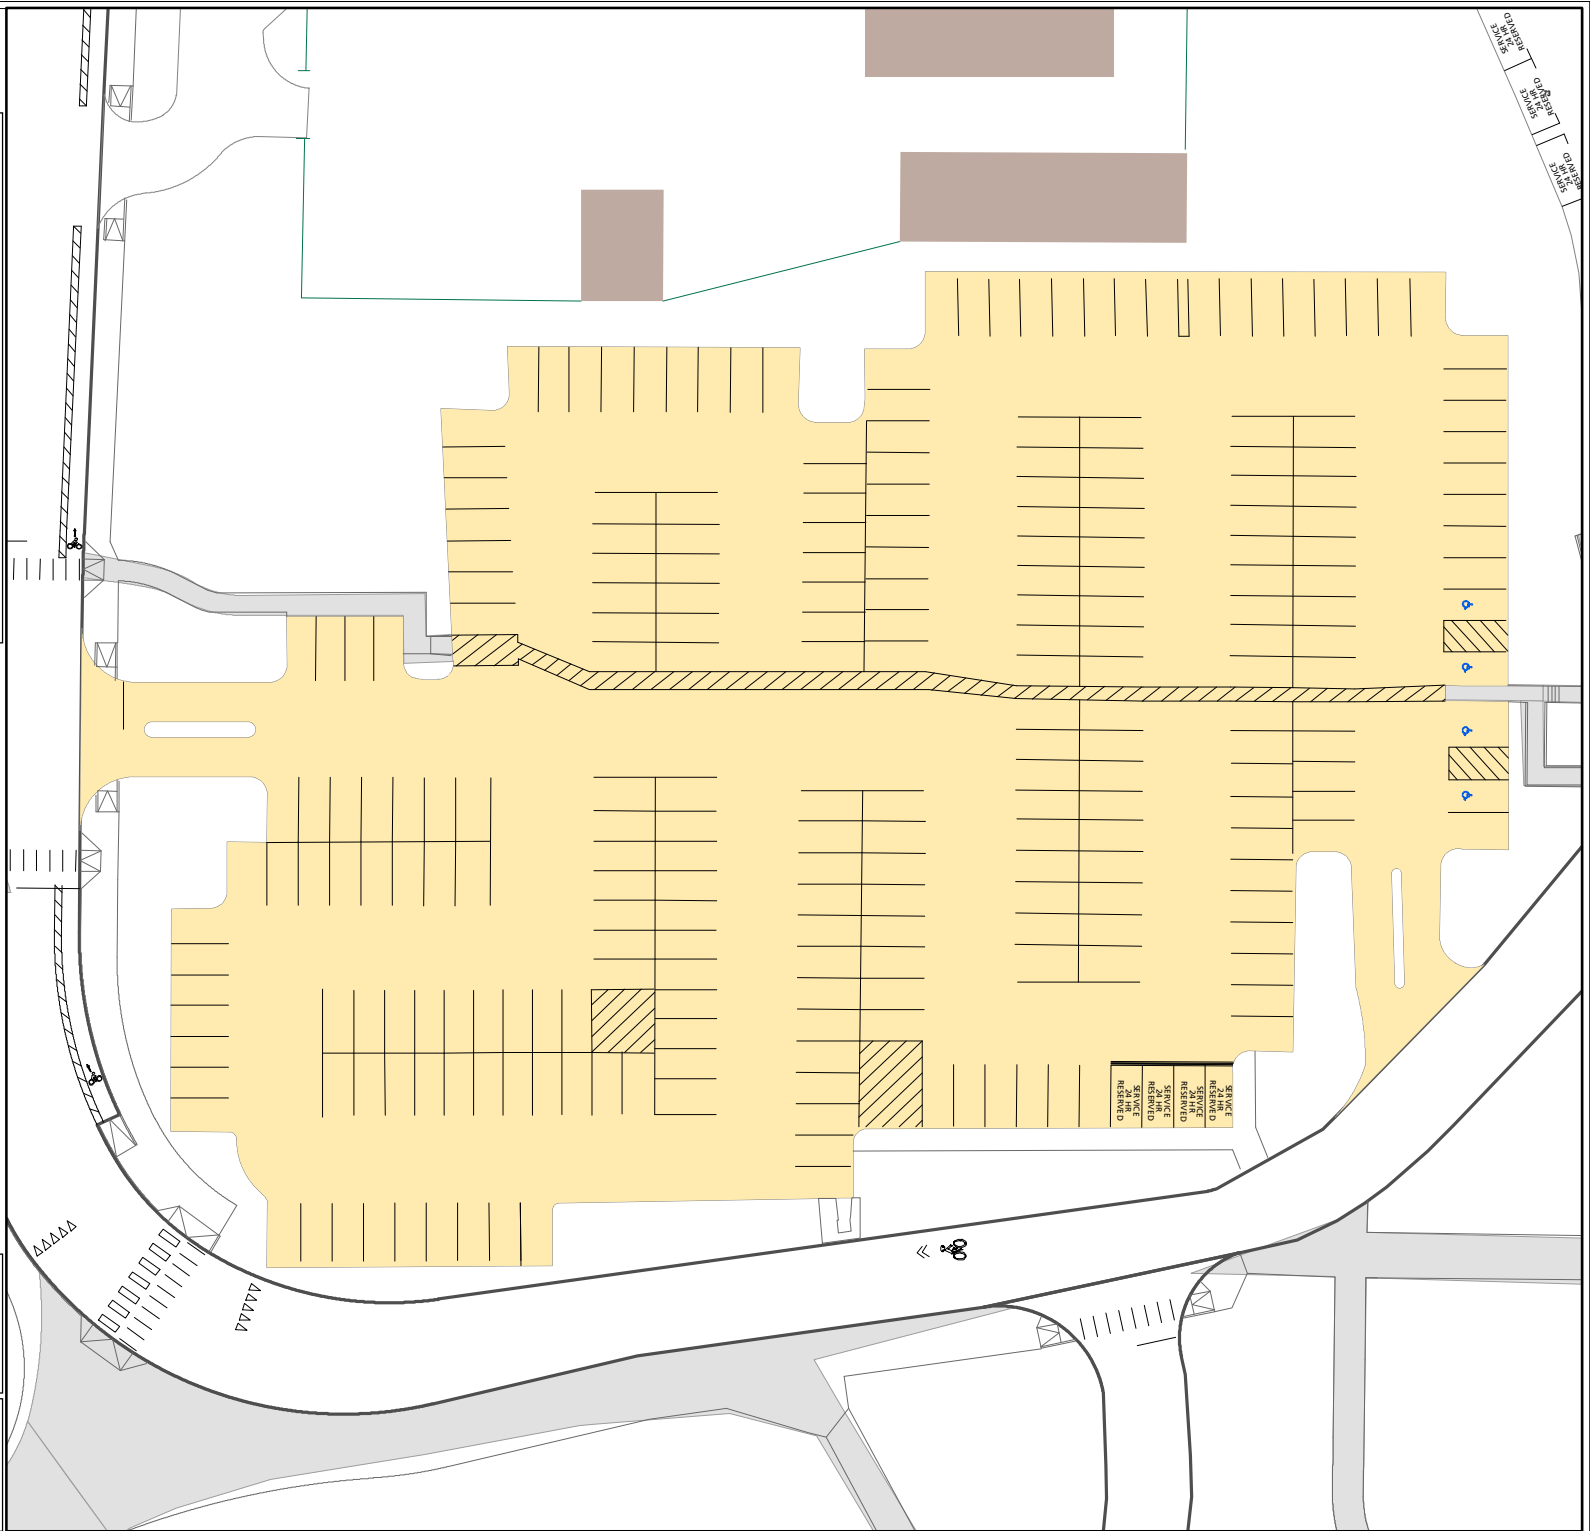

Lot 098

Parking Space Count:

Regular:	240
Reserved:	0
DVS:	0
Visitor:	0
Accessible:	4
Visitor Accessible:	0
Timed:	0
Service:	4
U.B.:	0
Motorcycle:	0
Loading:	0
Other:	0
RV:	0

Total: 248

Lost to (Currently Under) Construction: 0

60 Feet