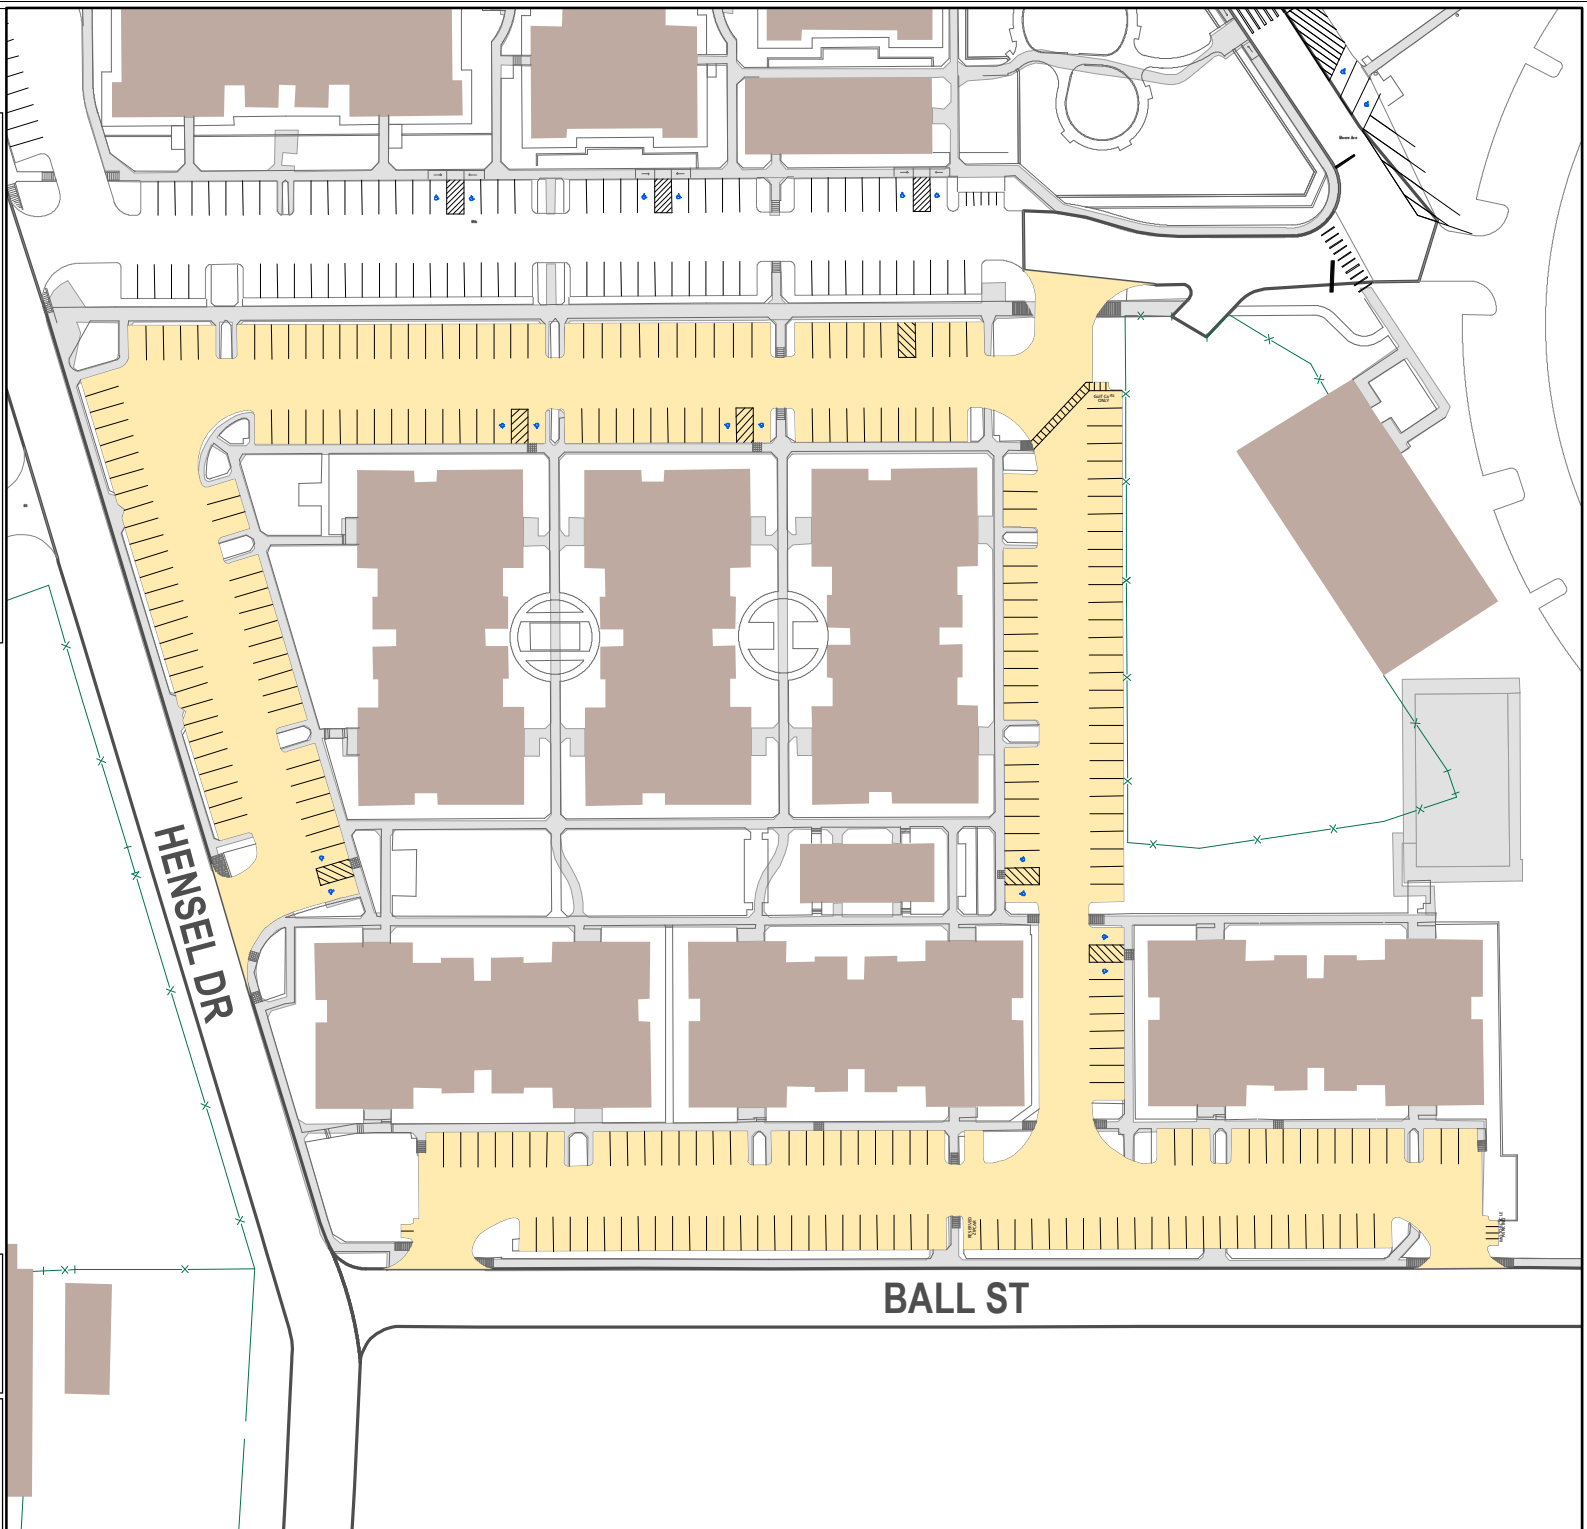

Lot 099a

Parking Space Count:

Regular:	271
Reserved:	0
DVS:	1
Visitor:	0
Accessible:	10
Visitor Accessible:	0
Timed:	0
Service:	0
U.B.:	0
Motorcycle:	6
Loading:	0
Other:	1
RV:	0

Total: 289

Lost to (Currently Under)
Construction: 0

110 Feet