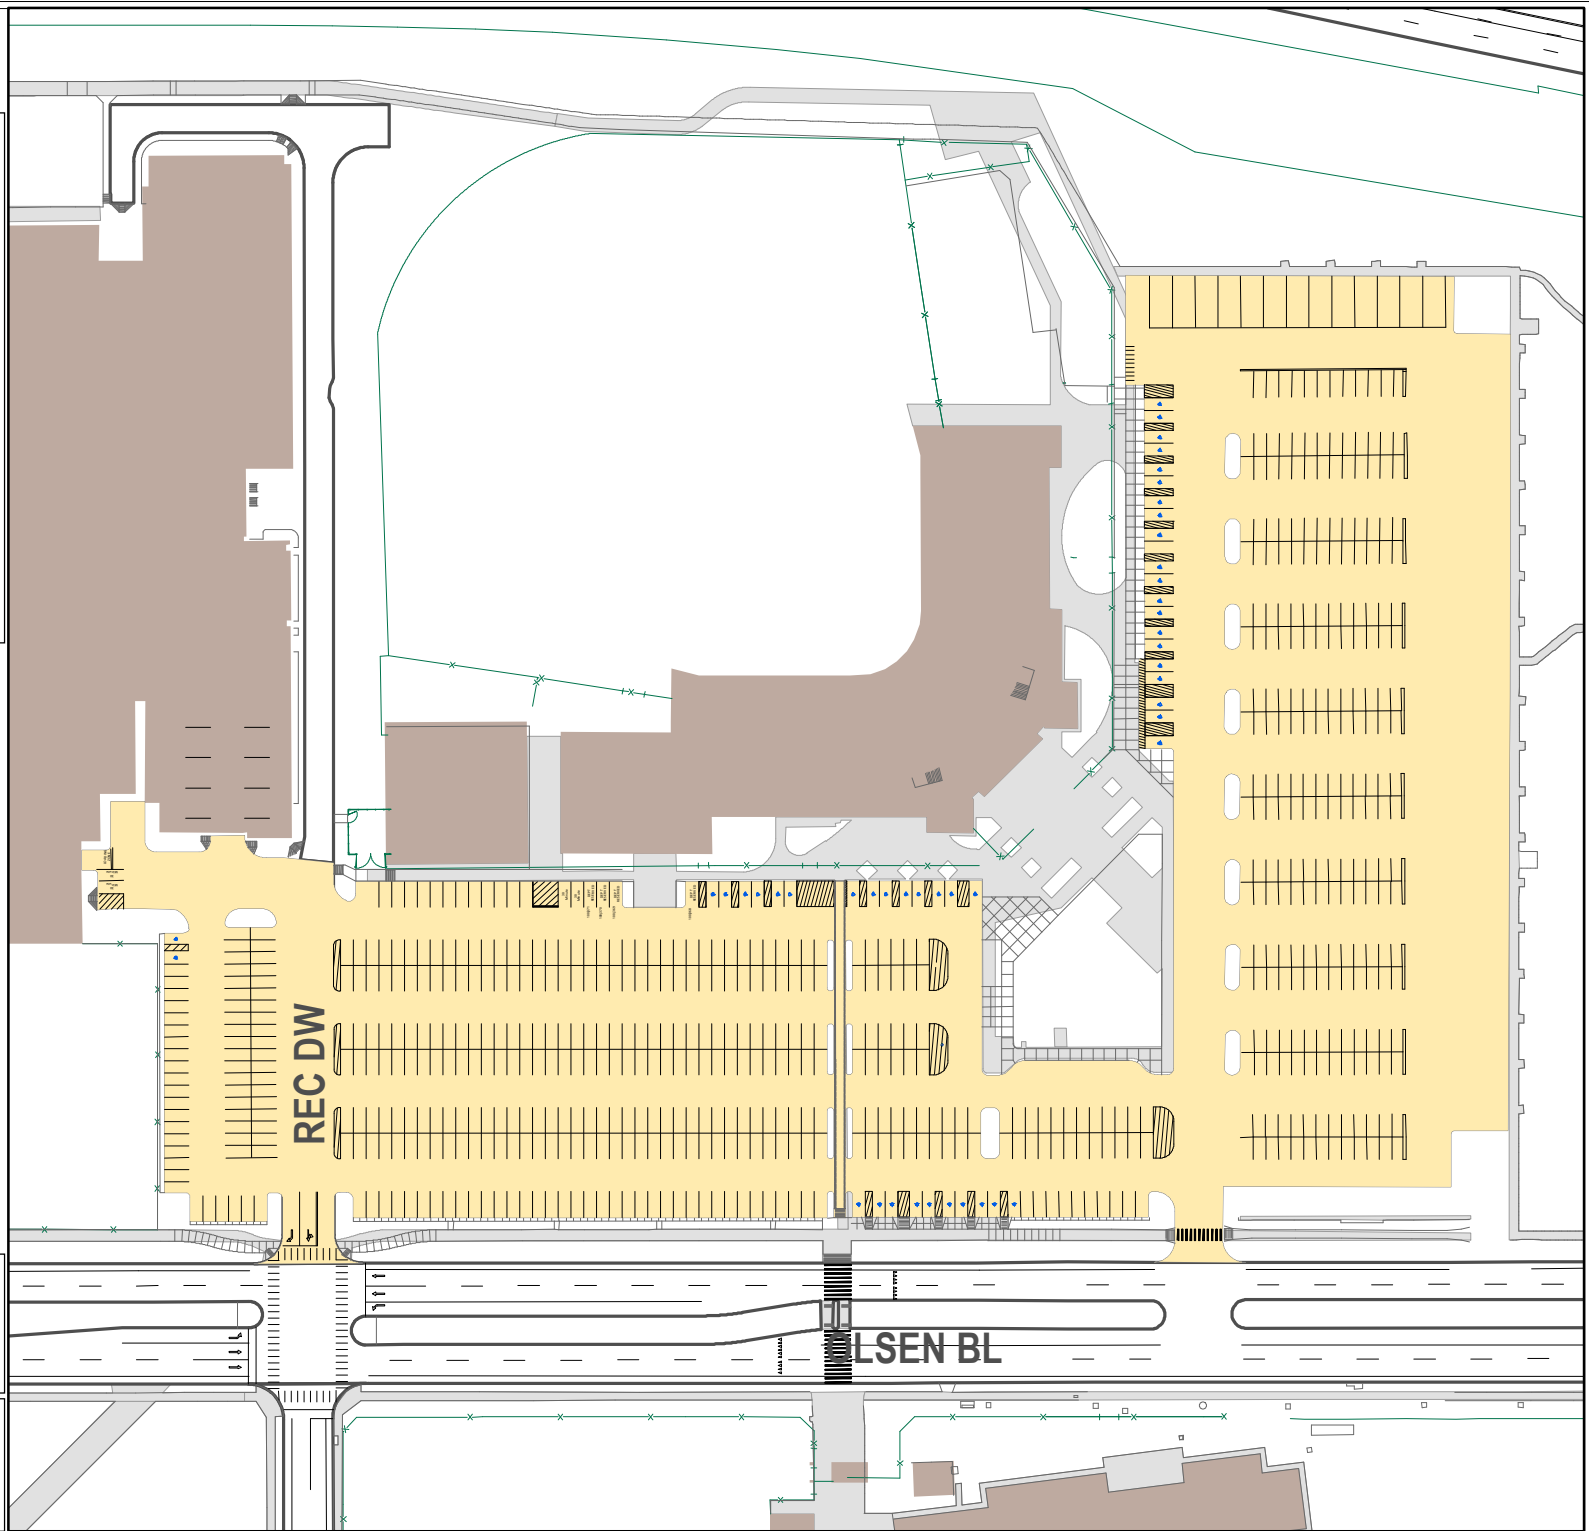

Lot 100j

Parking Space Count:

Regular:	641
Reserved:	0
DVS:	4
Visitor:	0
Accessible:	46
Visitor Accessible:	0
Timed:	4
Service:	0
U.B.:	0
Motorcycle:	9
Loading:	2
Other:	0
RV:	0

Total: 706

Lost to (Currently Under)
Construction: 39

150 Feet