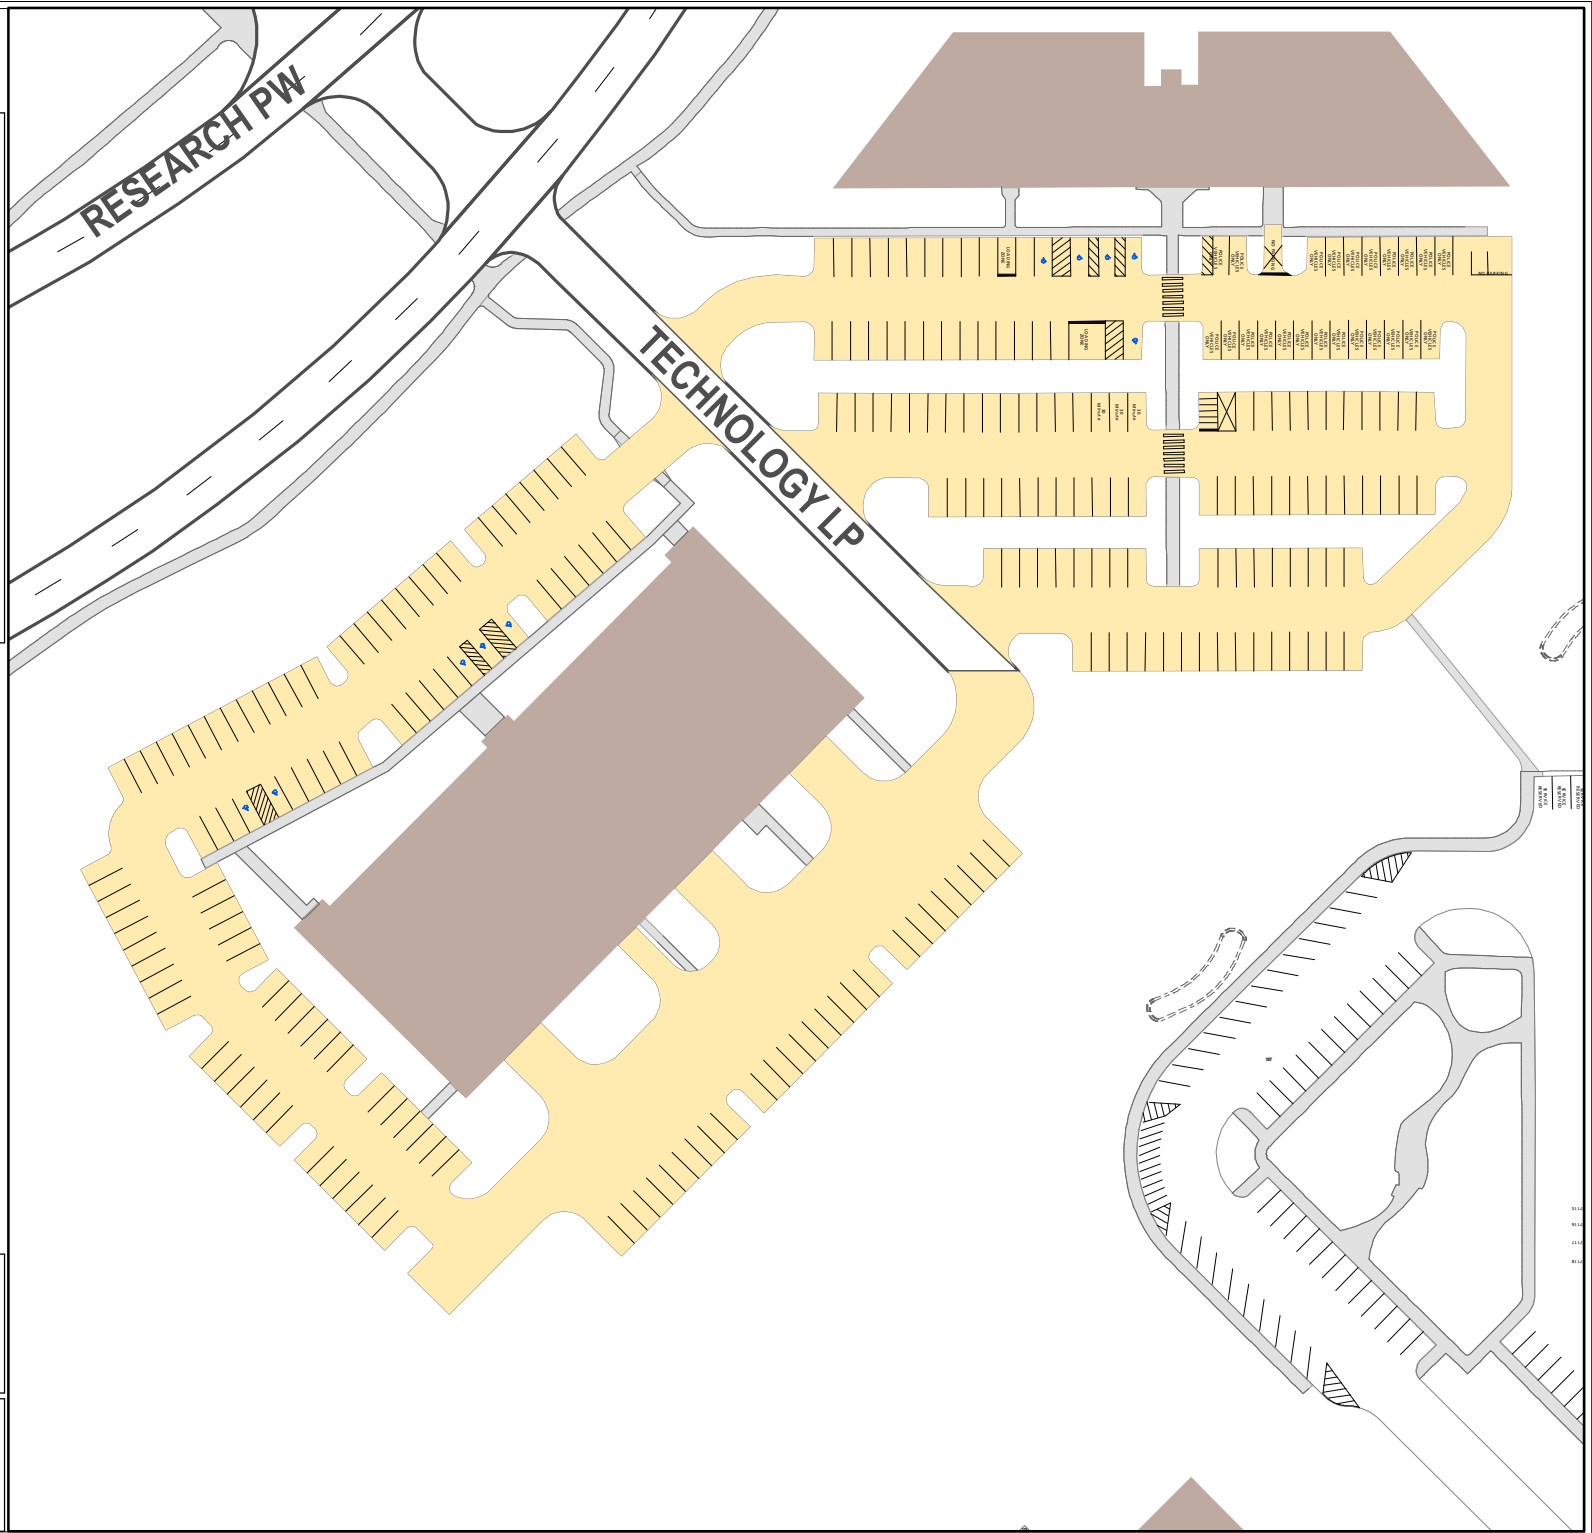

Lot 108

Parking Space Count:

Regular:	233
Reserved:	0
DVS:	0
Visitor:	0
Accessible:	10
Visitor Accessible:	0
Timed:	3
Service:	0
U.B.:	0
Motorcycle:	6
Loading:	6
Other:	24
RV:	0

Total: 282

Lost to (Currently Under)
Construction: 0

110 Feet