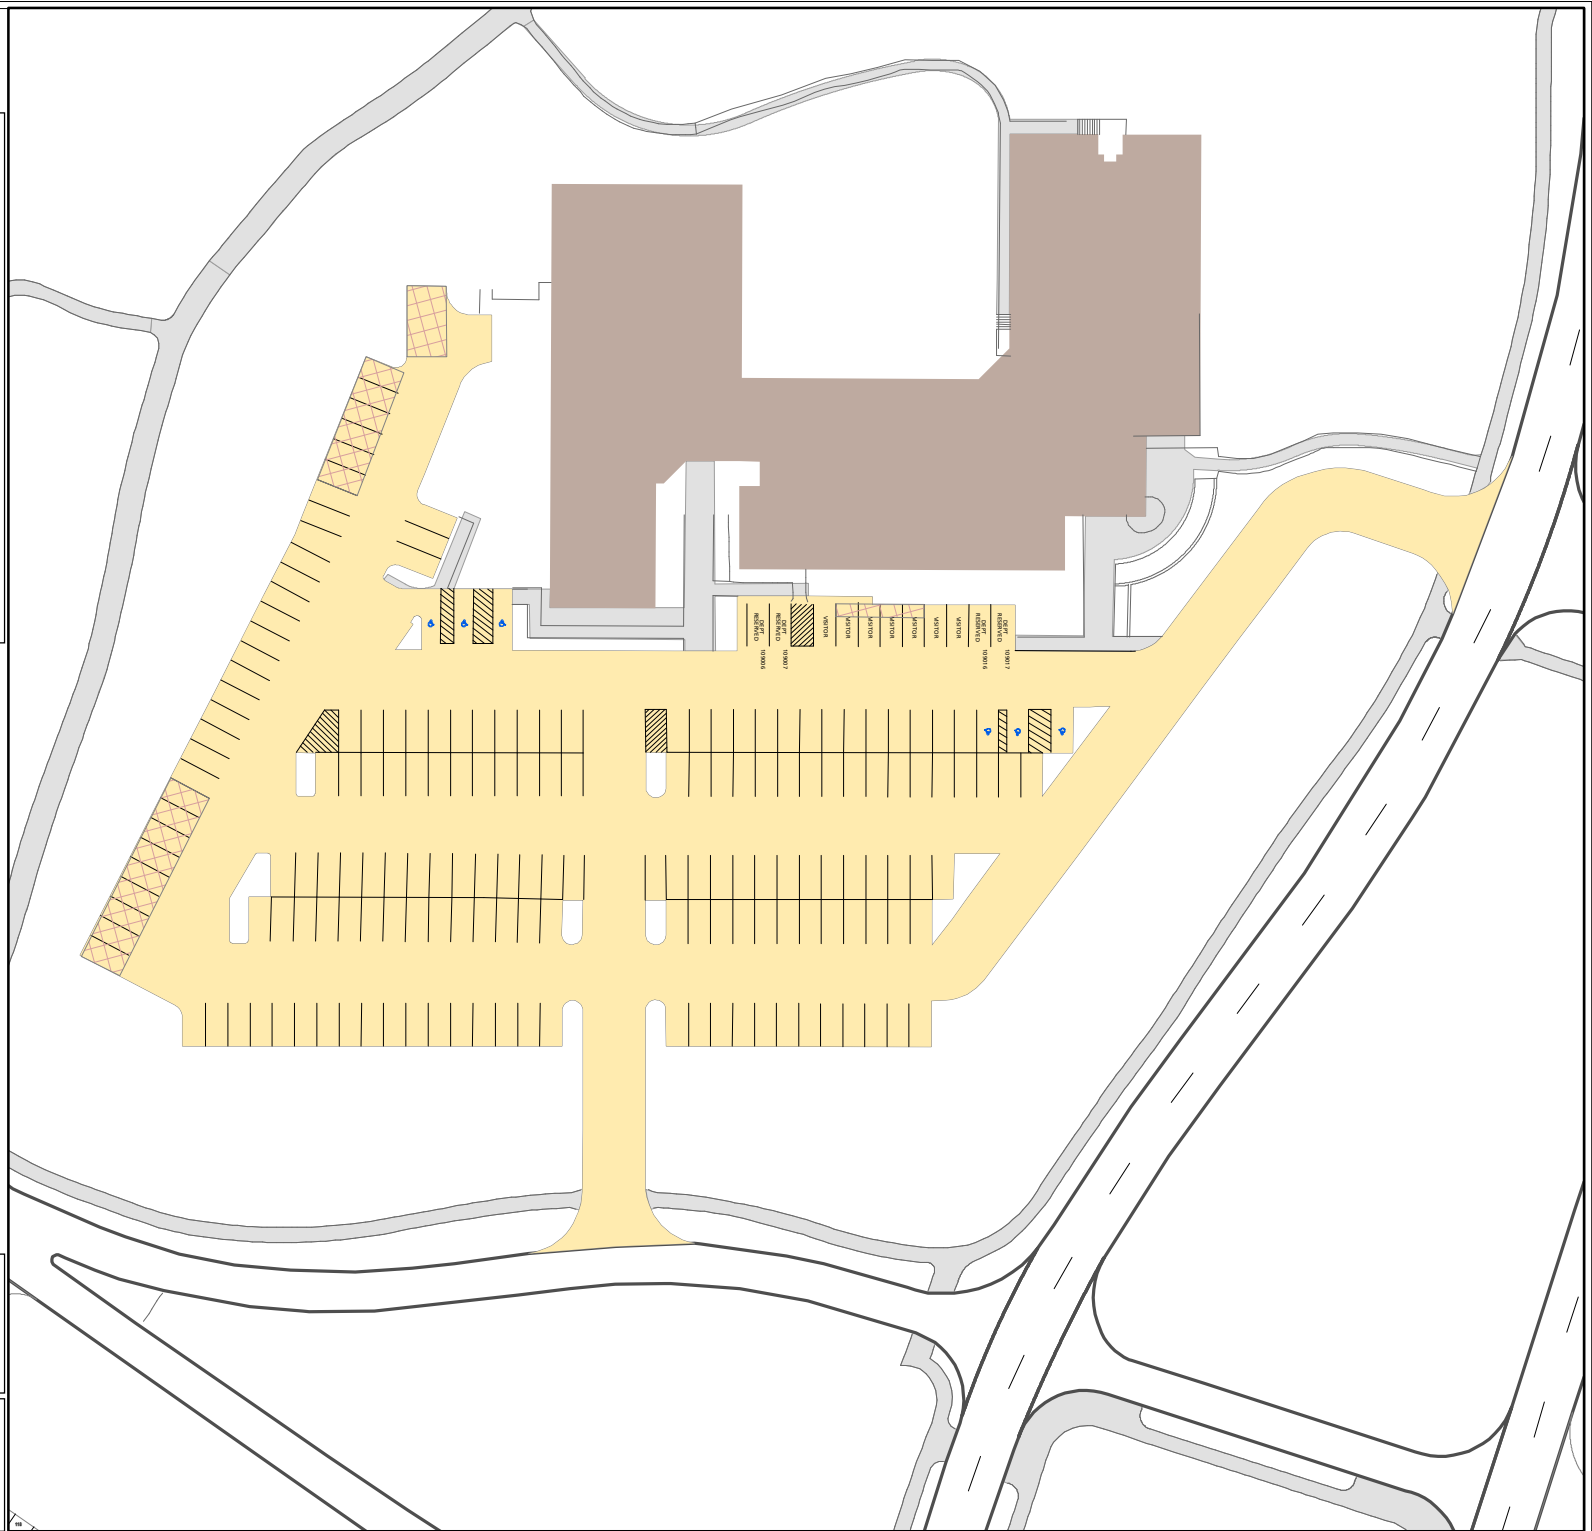

Lot 109

Parking Space Count:

Regular:	170
Reserved:	0
DVS:	4
Visitor:	7
Accessible:	6
Visitor Accessible:	0
Timed:	0
Service:	0
U.B.:	0
Motorcycle:	0
Loading:	1
Other:	0
RV:	0

Total: 188

Lost to (Currently Under)
Construction: 0

90 Feet