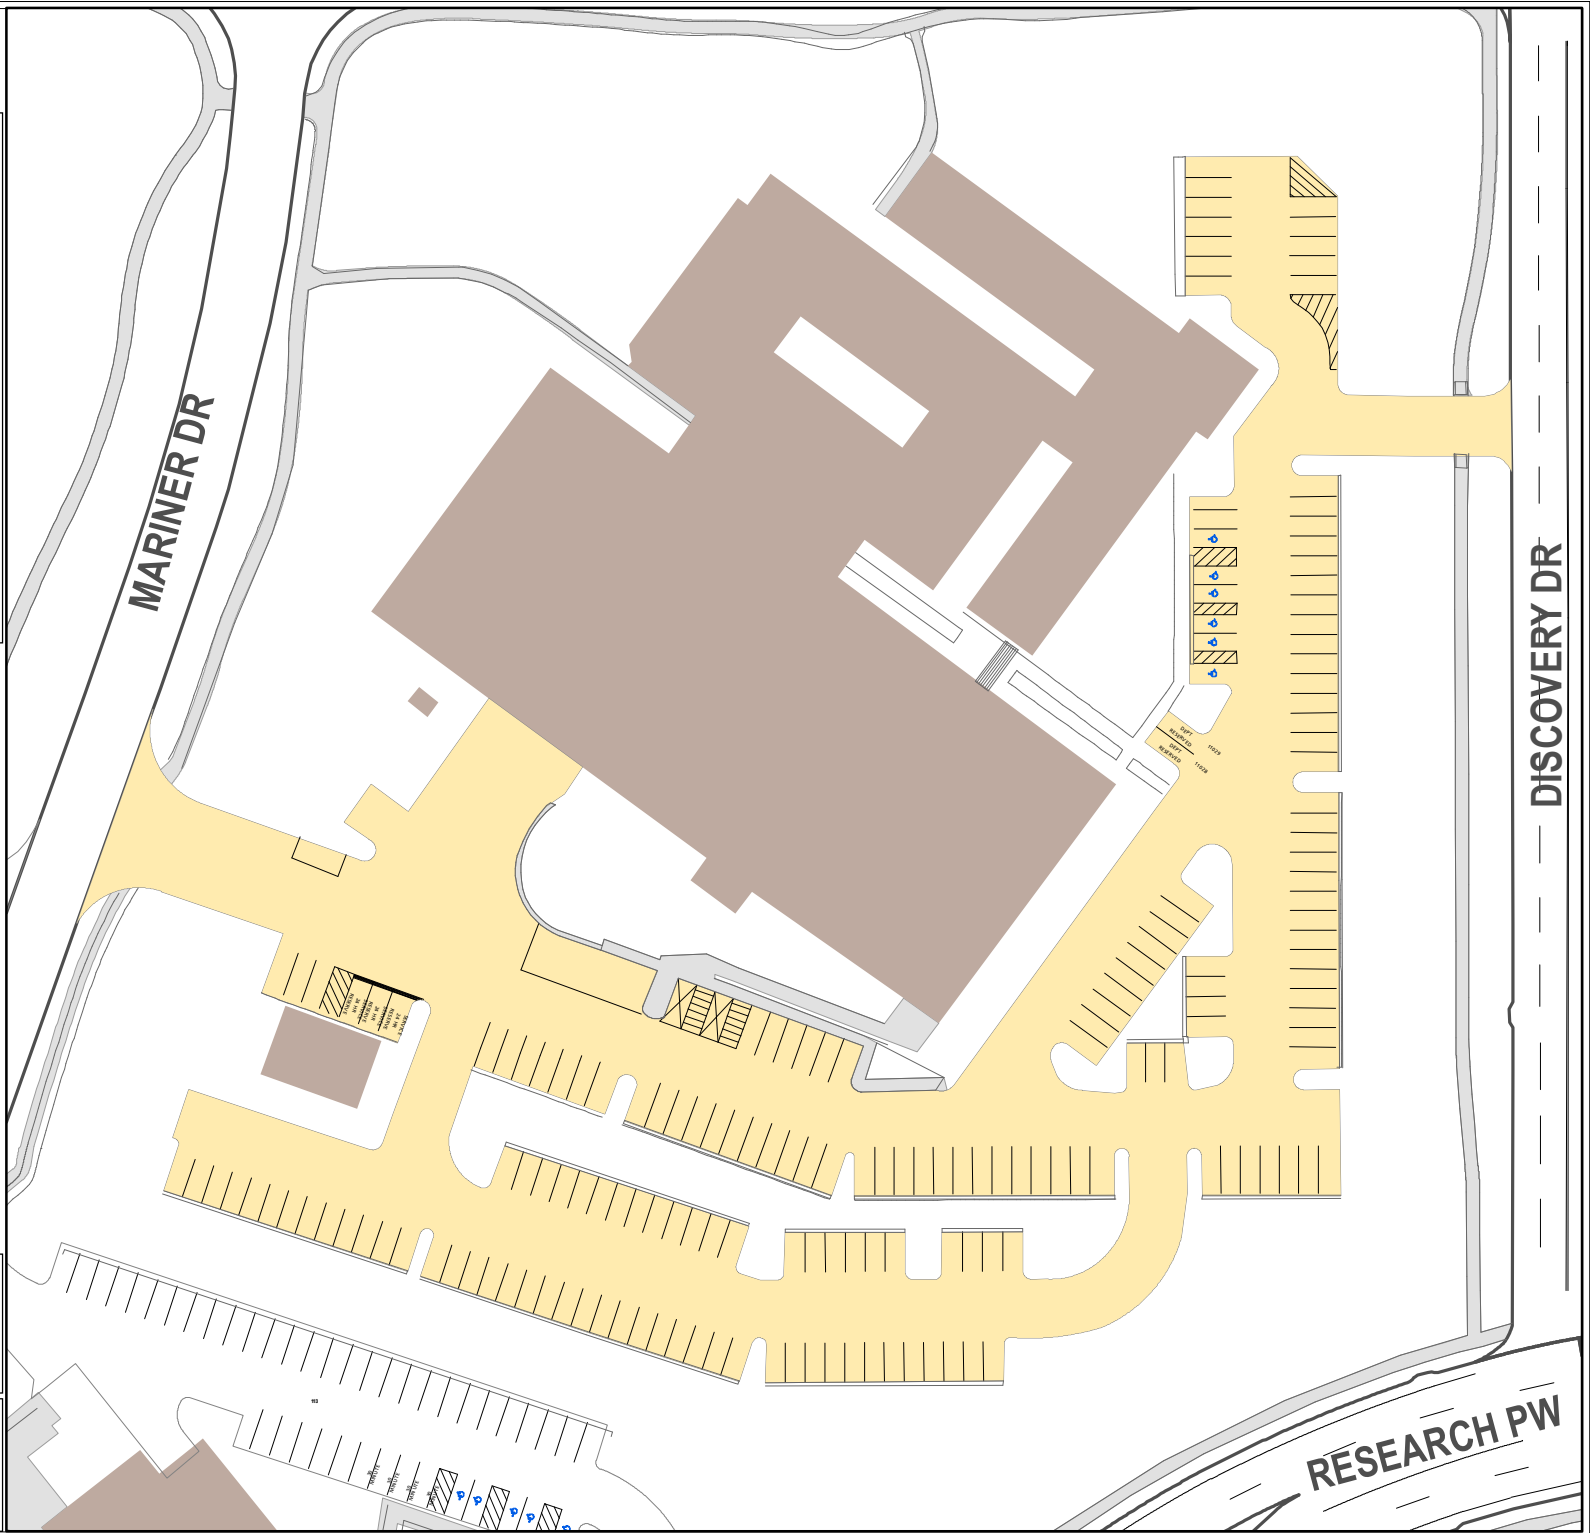

Lot 110

Parking Space Count:

Regular:	171
Reserved:	0
DVS:	2
Visitor:	0
Accessible:	6
Visitor Accessible:	0
Timed:	0
Service:	3
U.B.:	0
Motorcycle:	14
Loading:	3
Other:	2
RV:	0

Total: 201

Lost to (Currently Under)
Construction: 0

90 Feet