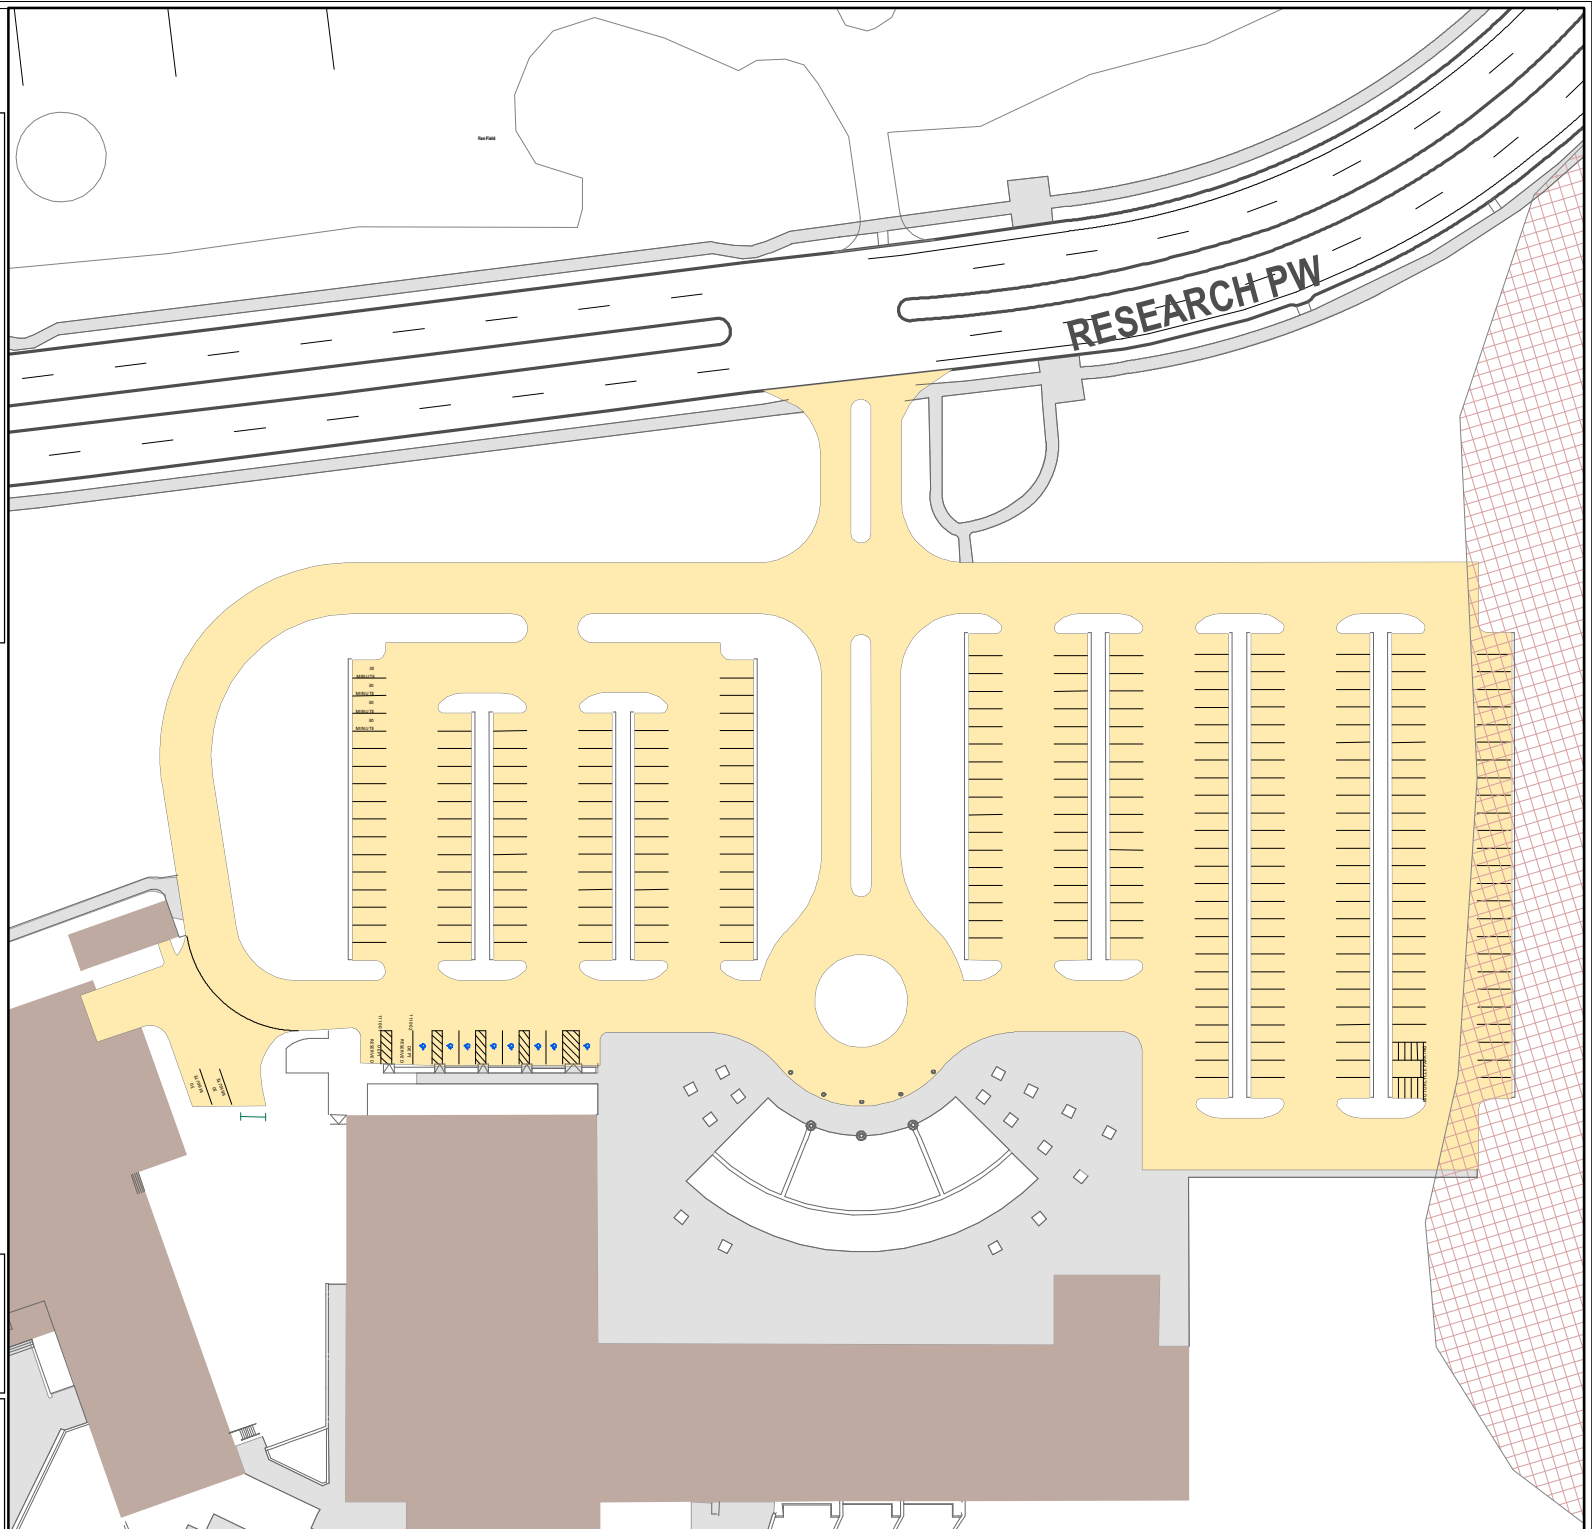

Lot 111

Parking Space Count:

Regular:	267
Reserved:	0
DVS:	2
Visitor:	0
Accessible:	8
Visitor Accessible:	0
Timed:	6
Service:	0
U.B.:	0
Motorcycle:	10
Loading:	1
Other:	0
RV:	0

Total: 294

Lost to (Currently Under)
Construction: 0

100 Feet