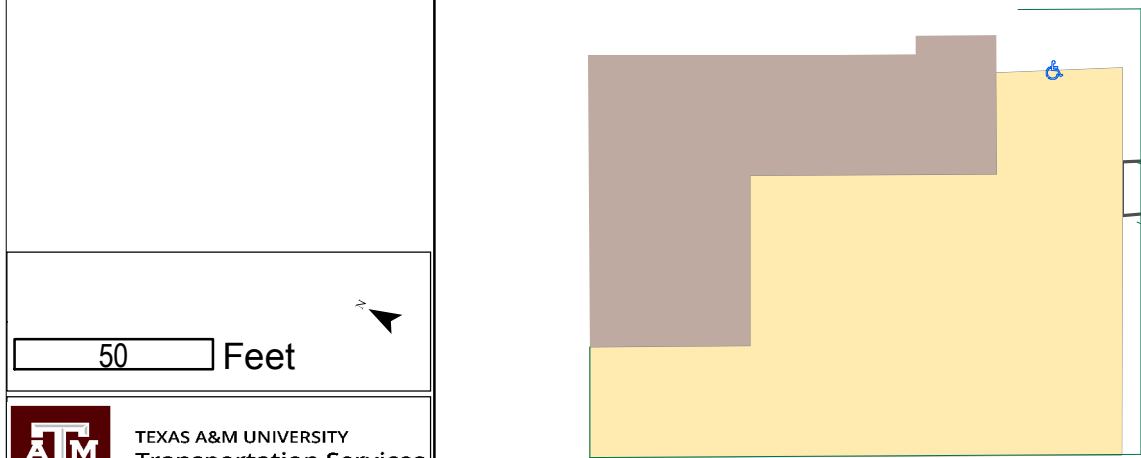

Lot 117

Parking Space Count:

Regular:	11
Reserved:	0
DVS:	0
Visitor:	0
Accessible:	1
Visitor Accessible:	0
Timed:	0
Service:	0
U.B.:	0
Motorcycle:	0
Loading:	0
Other:	0
RV:	0

Total: 12

Lost to (Currently Under)
Construction: 0

50 Feet