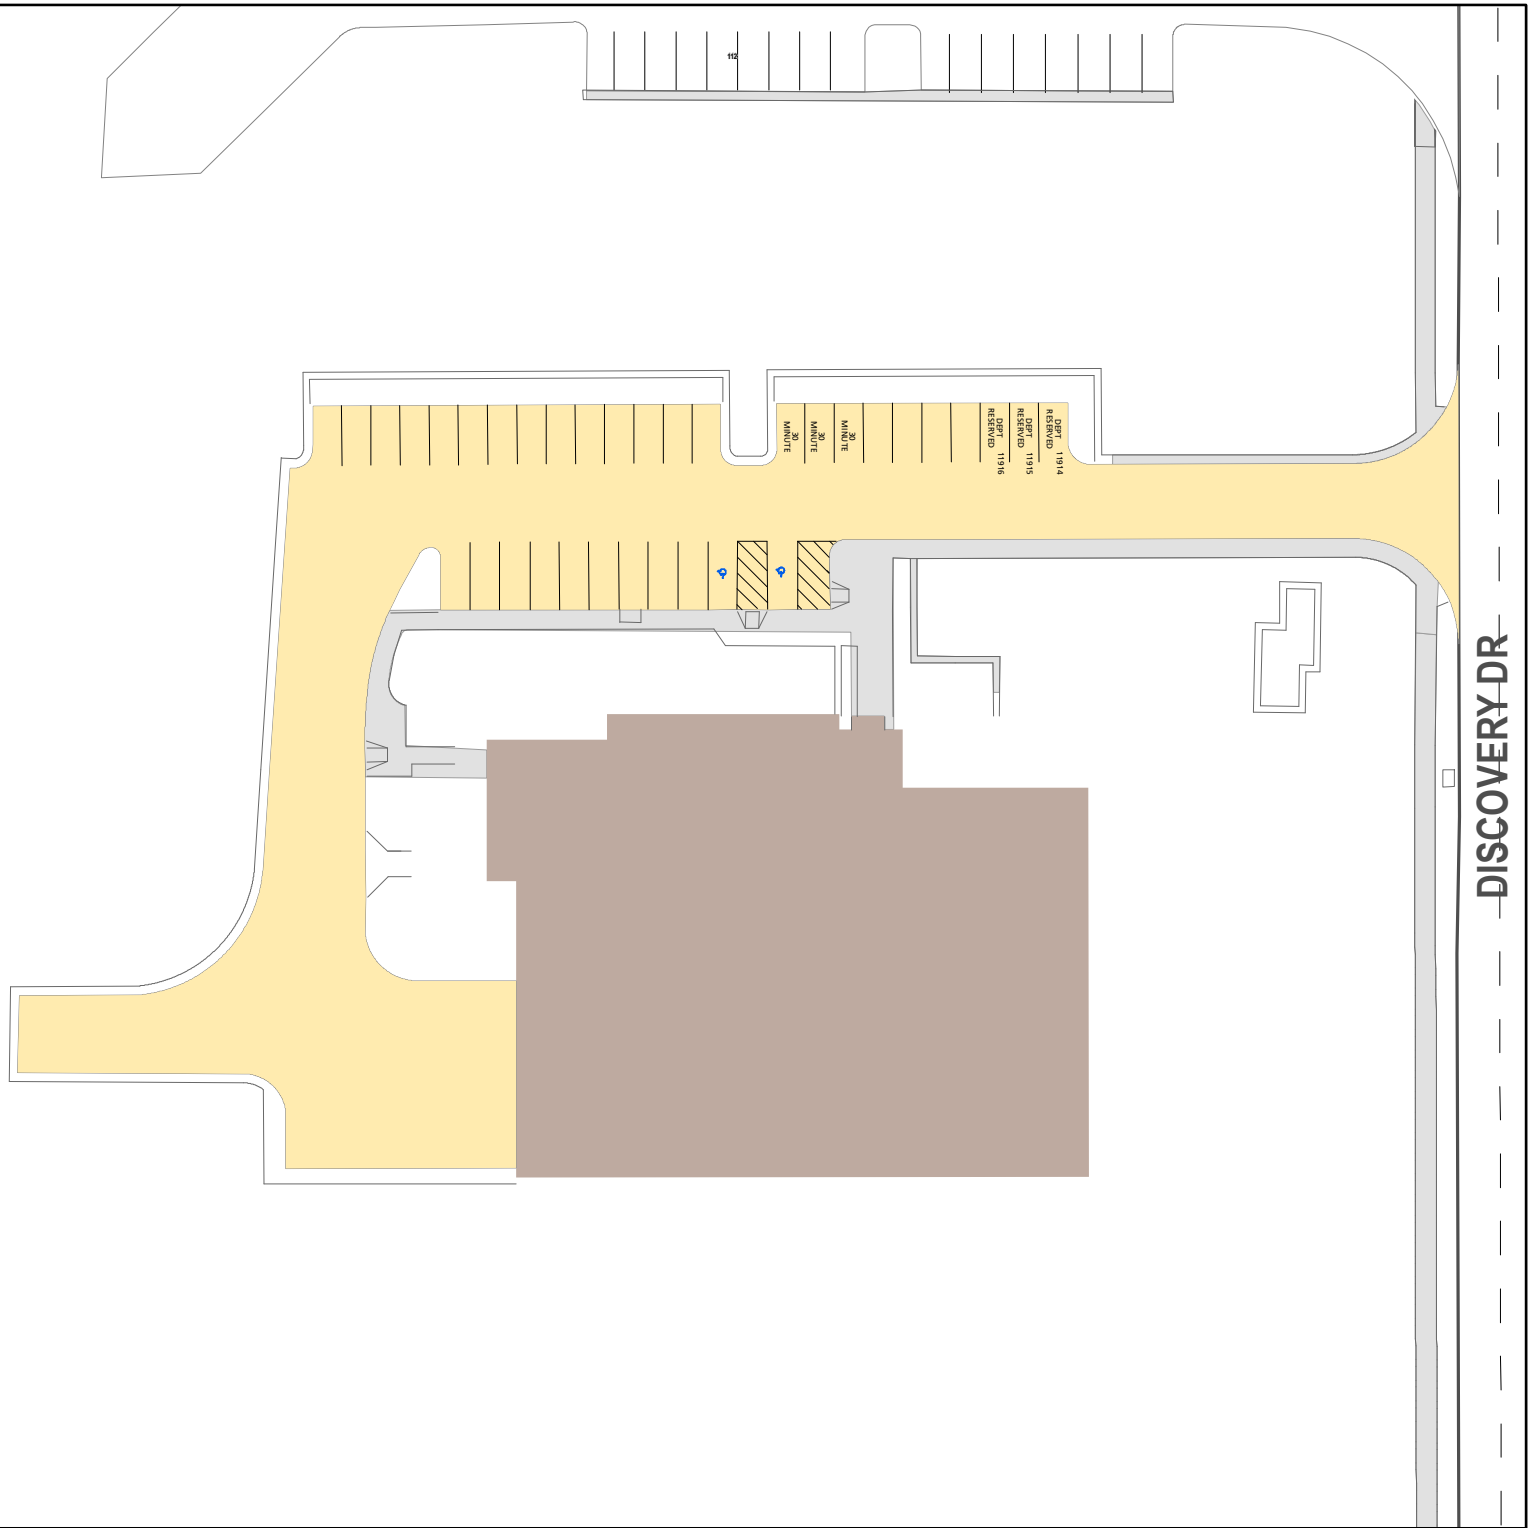

Lot 119

Parking Space Count:

Regular:	24
Reserved:	0
DVS:	0
Visitor:	0
Accessible:	2
Visitor Accessible:	0
Timed:	3
Service:	0
U.B.:	0
Motorcycle:	0
Loading:	1
Other:	0
RV:	0

Total: 30

Lost to (Currently Under)
Construction: 0

60 Feet