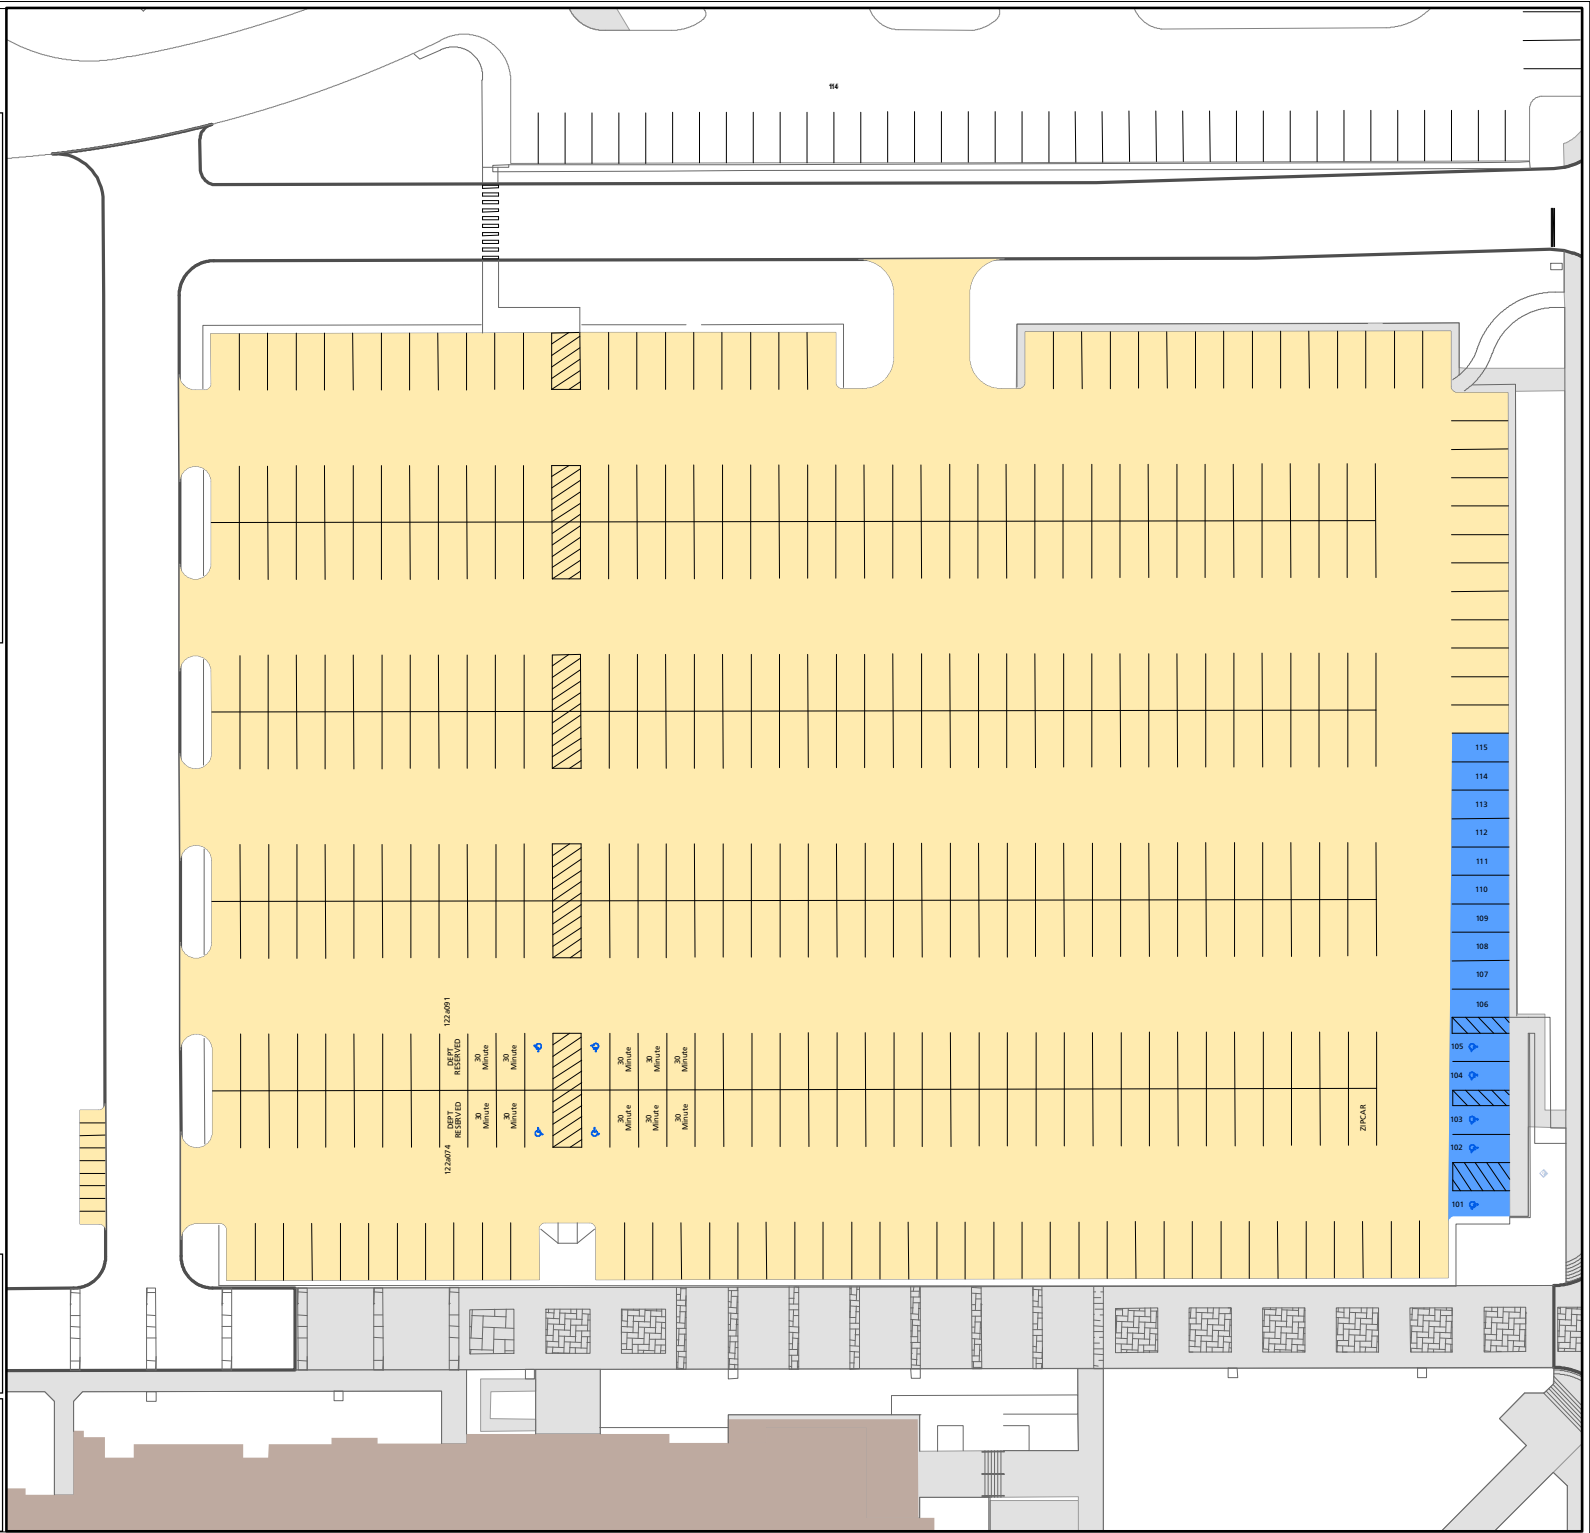

Lot 122a

Parking Space Count:

Regular:	391
Reserved:	0
DVS:	4
Visitor:	10
Accessible:	4
Visitor Accessible:	5
Timed:	10
Service:	0
U.B.:	0
Motorcycle:	9
Loading:	0
Other:	0
RV:	0

Total: 433

Lost to (Currently Under) Construction: 0

70 Feet