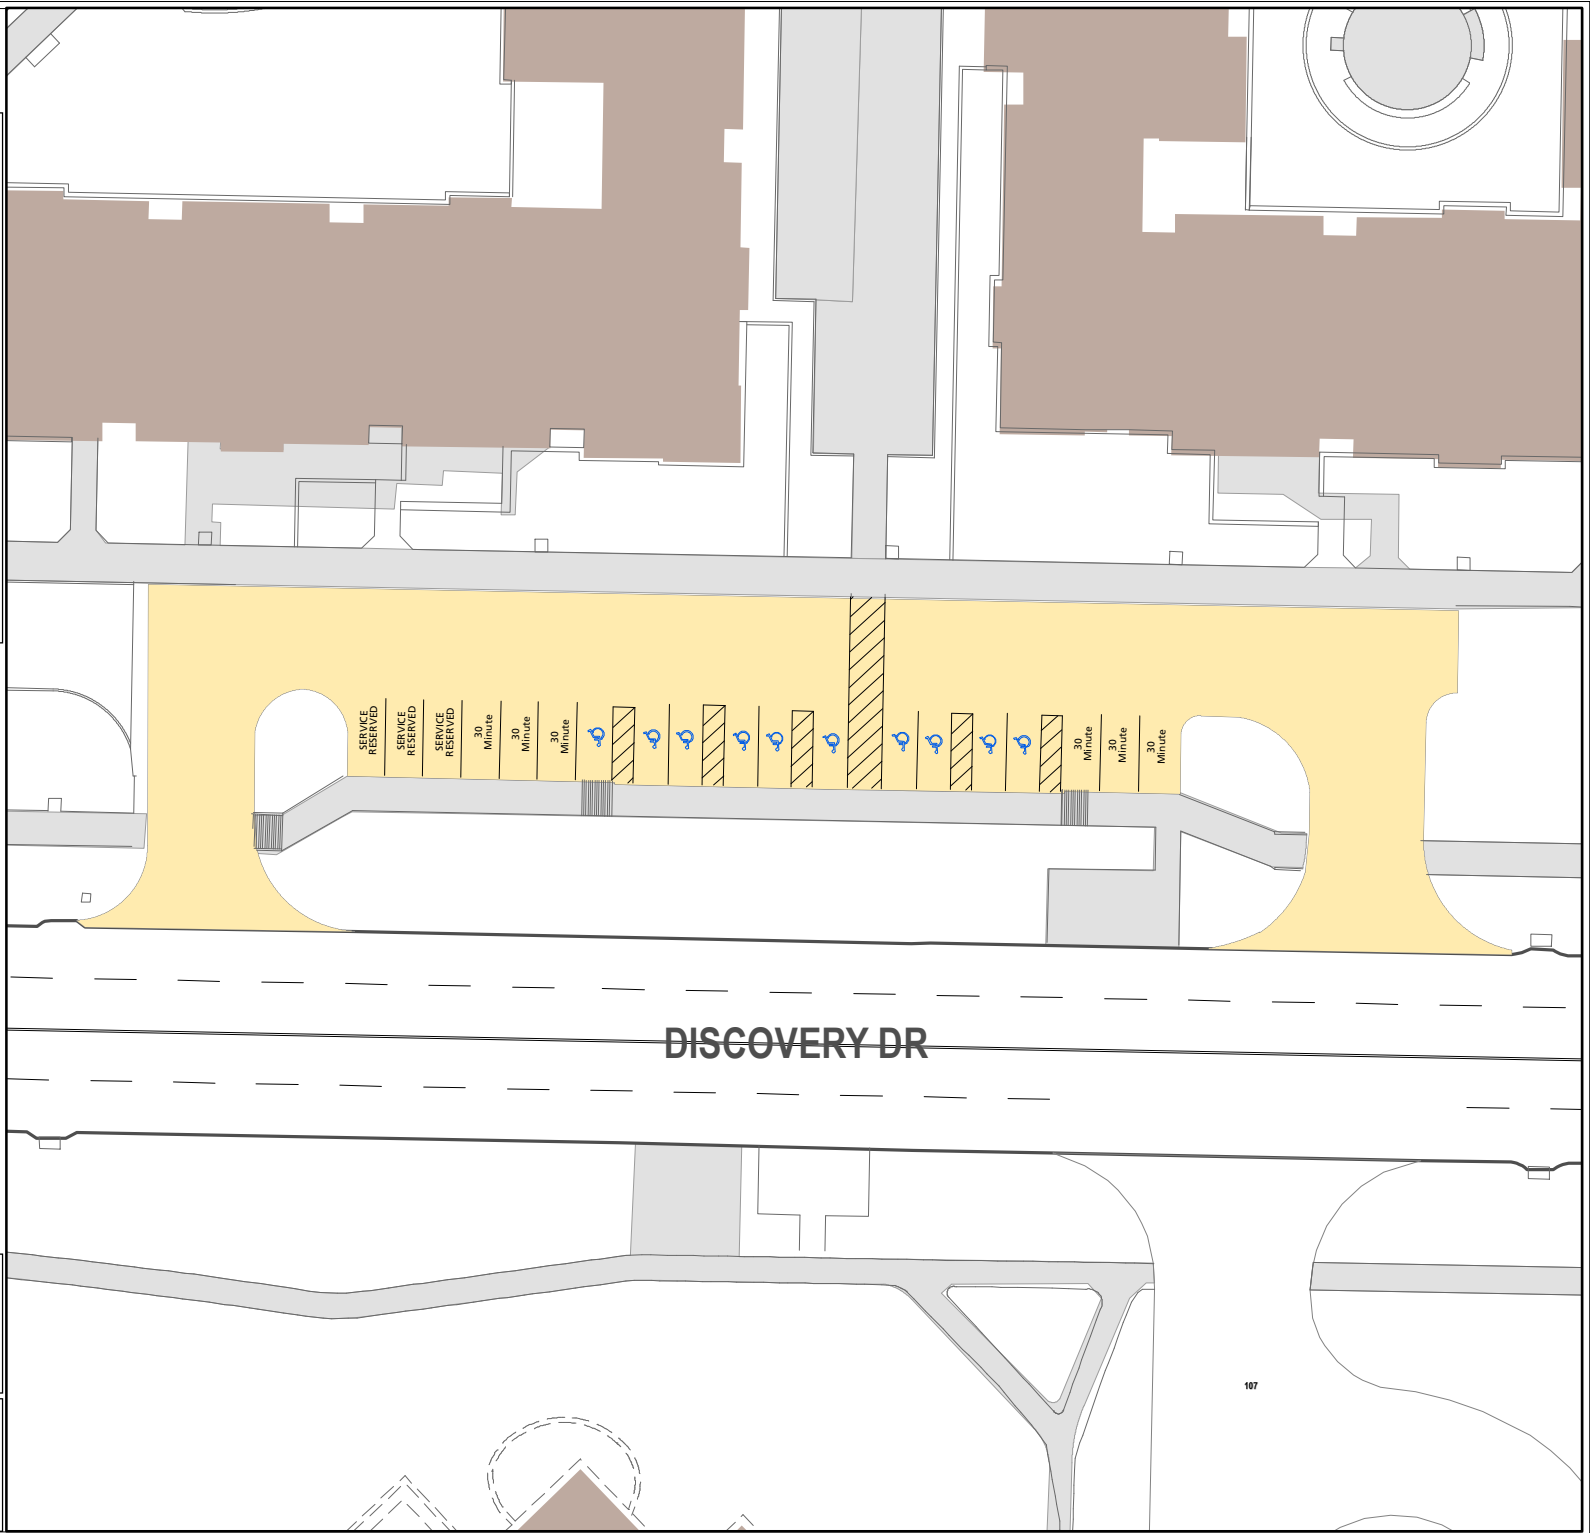

Lot 122c

Parking Space Count:

Regular:	0
Reserved:	0
DVS:	0
Visitor:	0
Accessible:	10
Visitor Accessible:	0
Timed:	6
Service:	3
U.B.:	0
Motorcycle:	0
Loading:	0
Other:	0
RV:	0

Total: 19

Lost to (Currently Under) Construction: 0

50 Feet