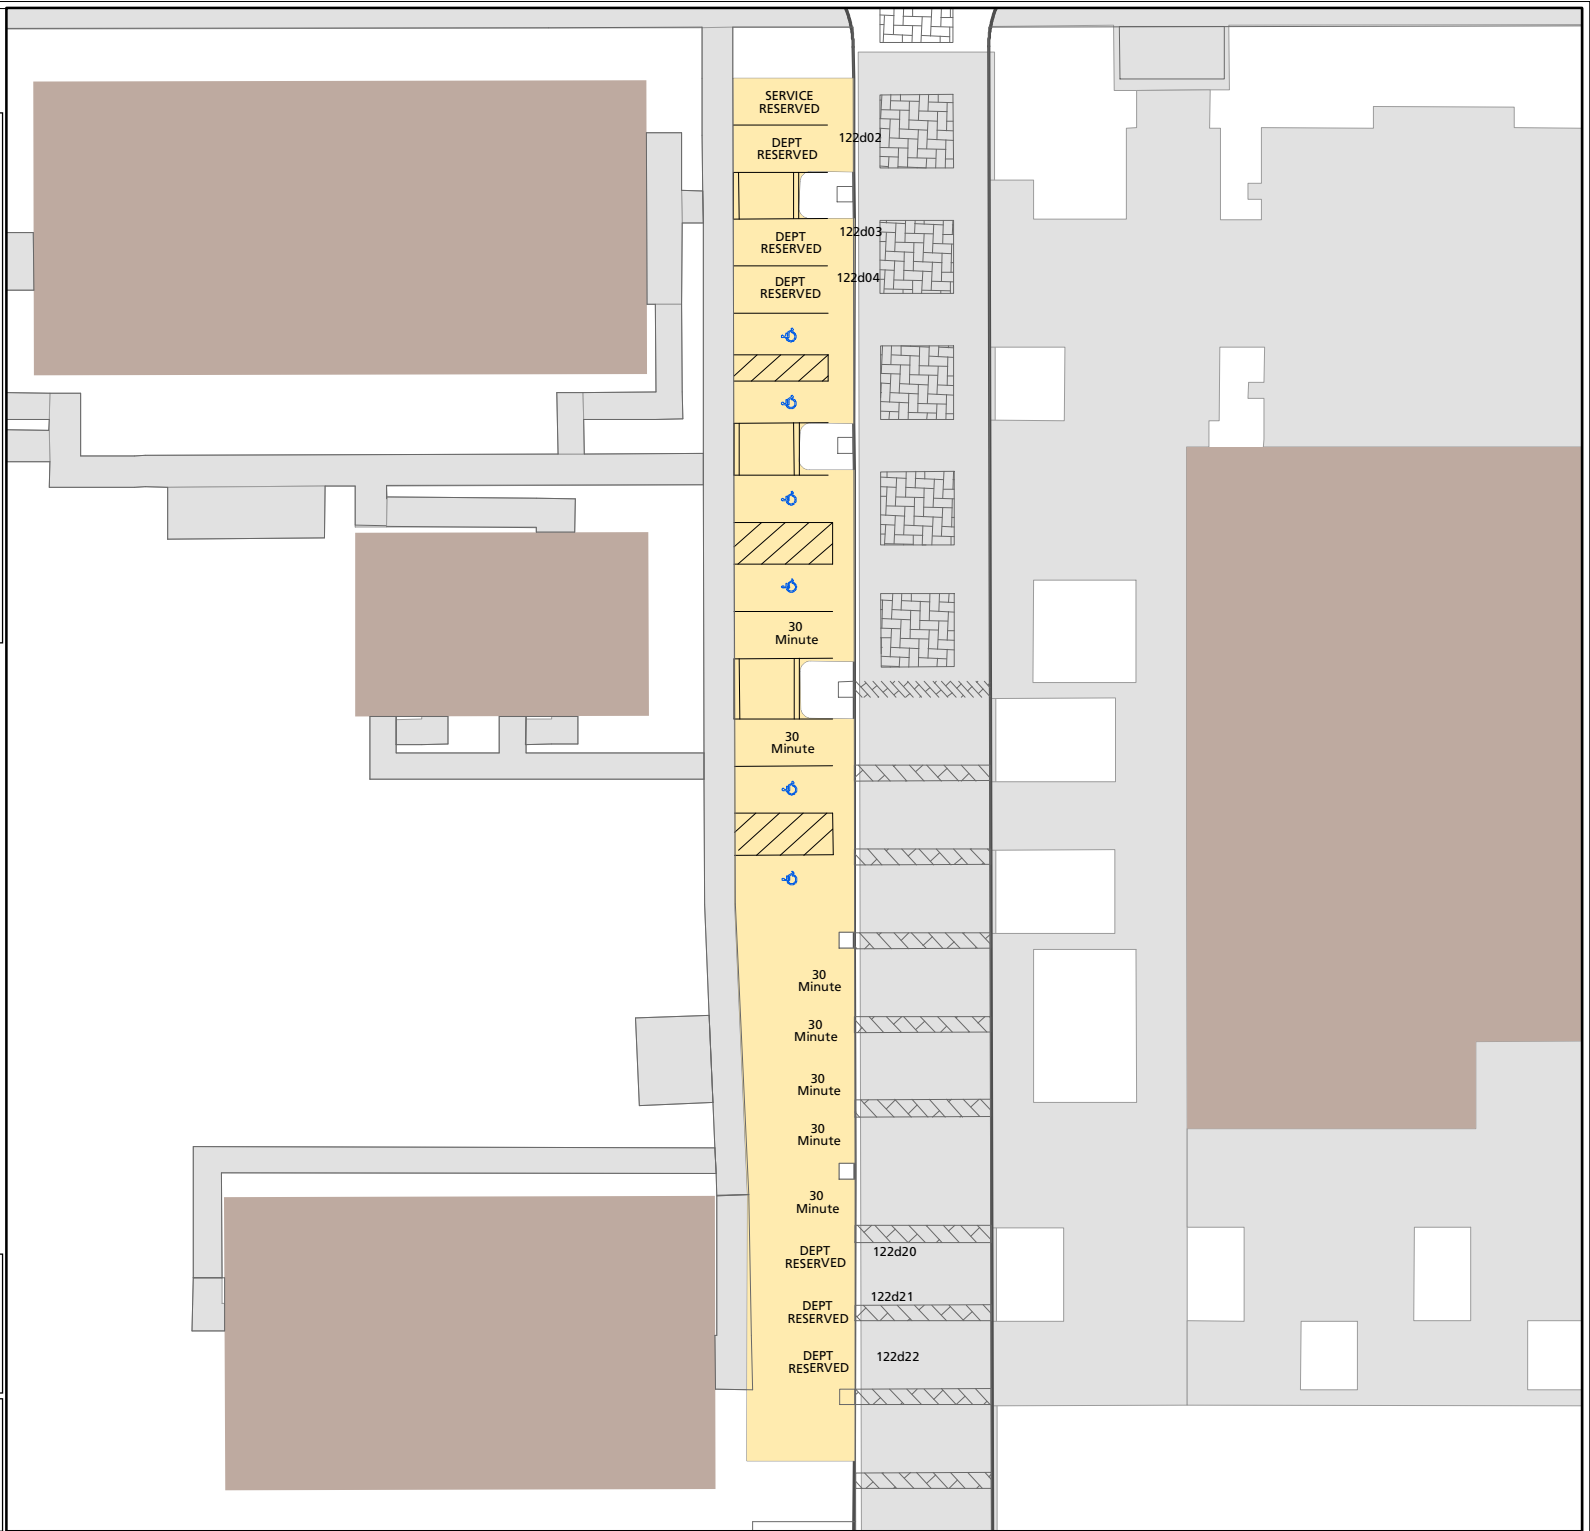

# Lot 122d

## Parking Space Count:

Regular:	0
Reserved:	0
DVS:	6
Visitor:	0
Accessible:	6
Visitor Accessible:	0
Timed:	7
Service:	1
U.B.:	0
Motorcycle:	0
Loading:	0
Other:	0
RV:	0

**Total: 20**

Lost to (Currently Under)  
Construction: 0

40 Feet