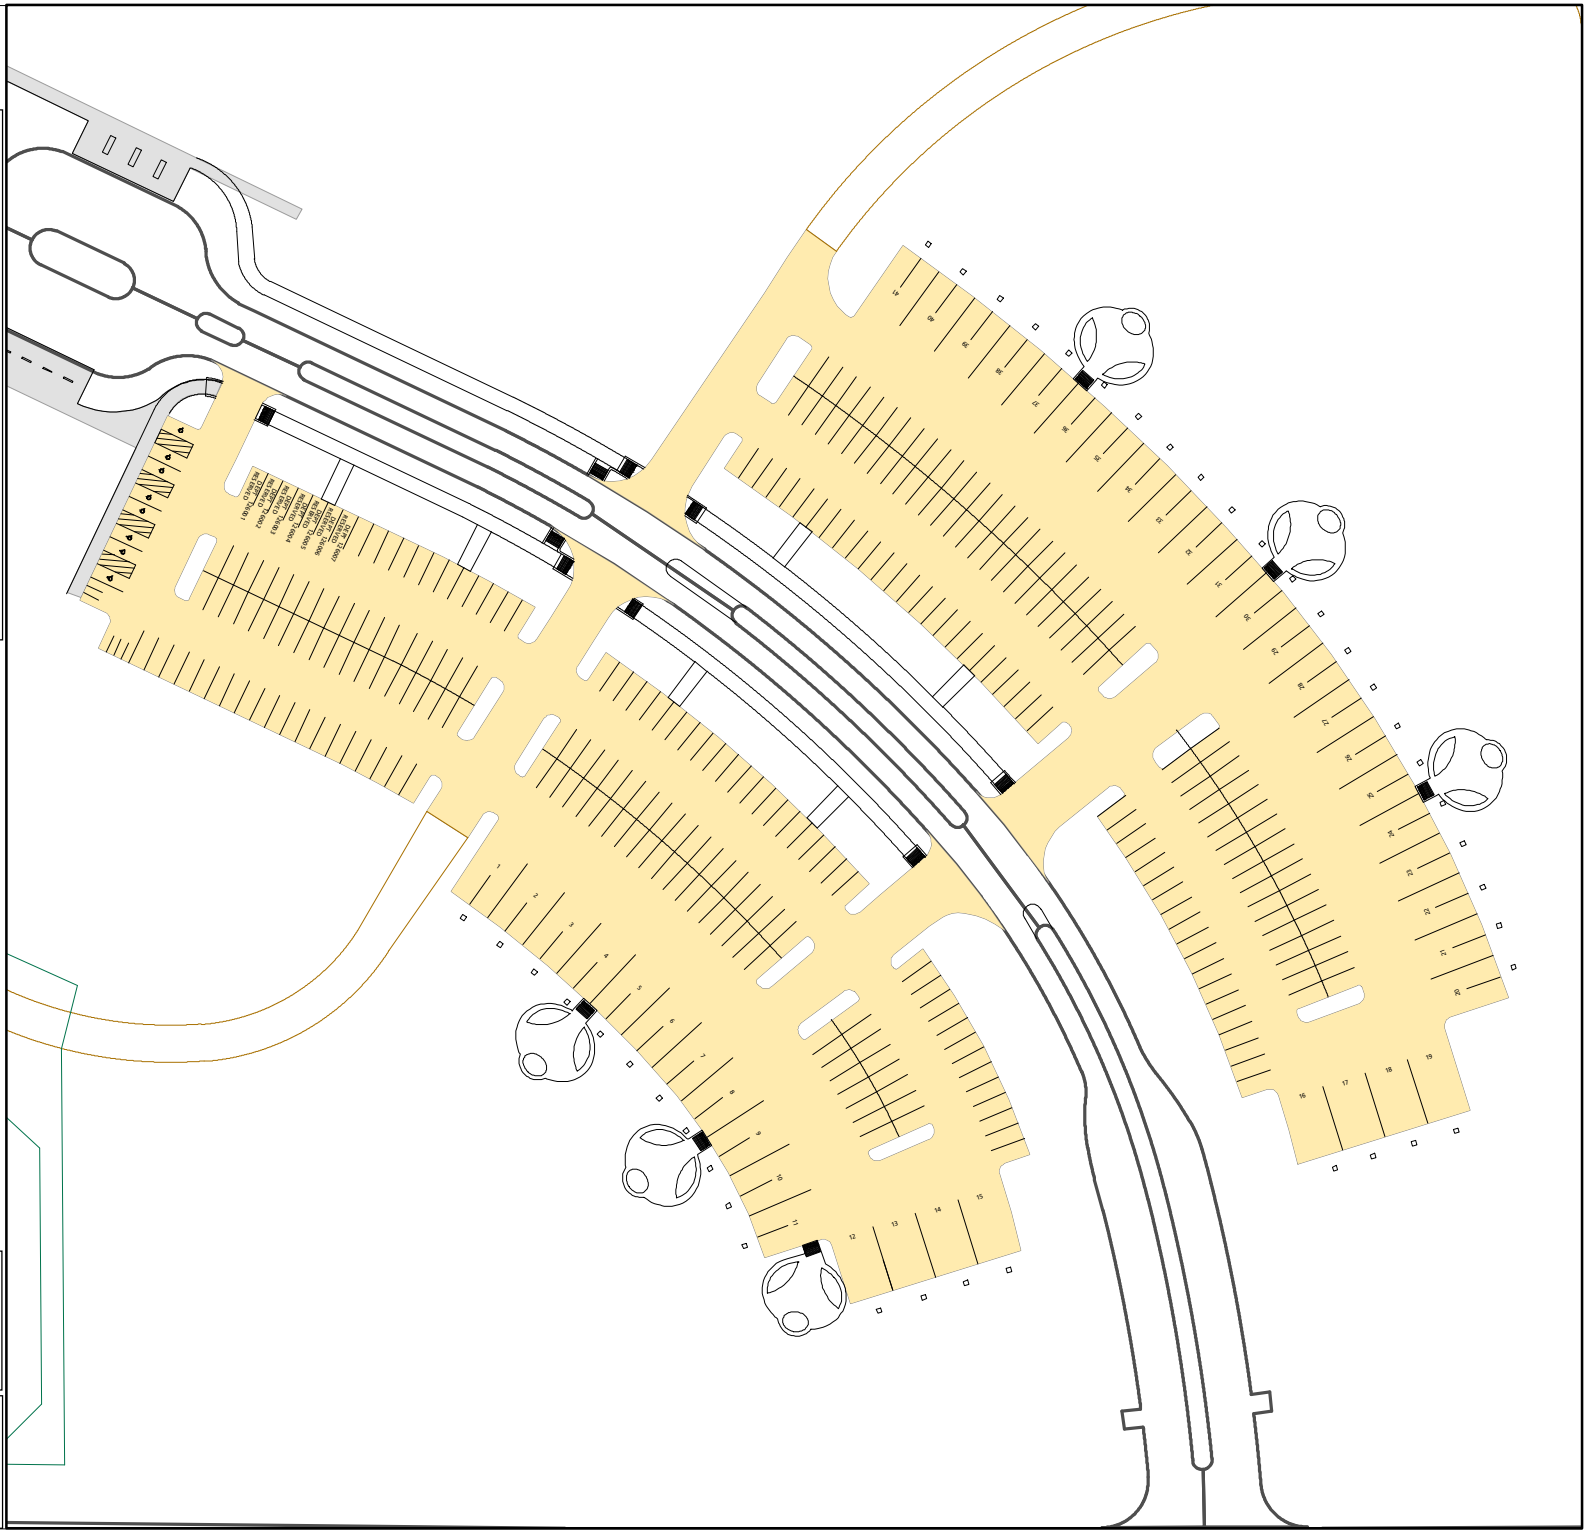

Lot 126

Parking Space Count:

Regular:	351
Reserved:	0
DVS:	7
Visitor:	0
Accessible:	8
Visitor Accessible:	0
Timed:	0
Service:	0
U.B.:	0
Motorcycle:	7
Loading:	0
Other:	0
RV:	41

Total: 414

Lost to (Currently Under)
Construction: 0

120 Feet