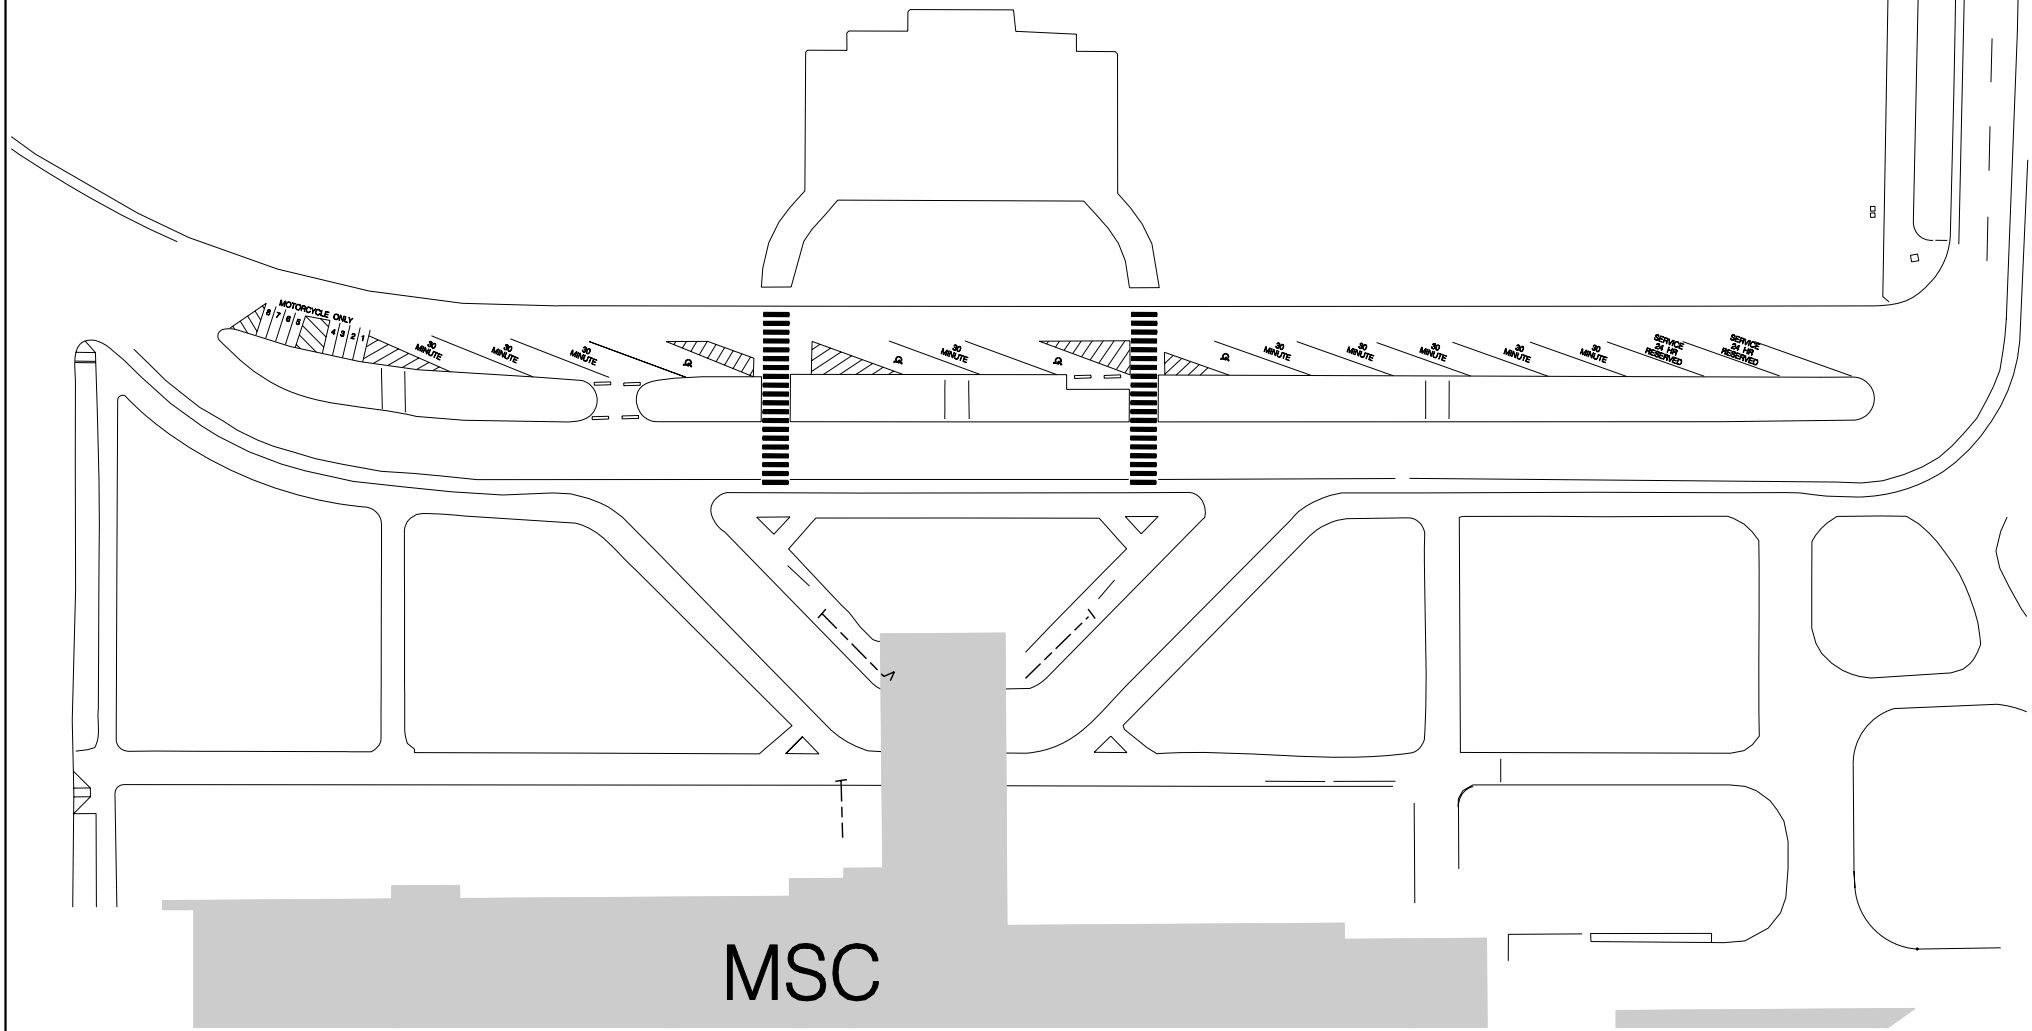

# SIMPSON DRILL FIELD

West Lamar	REGULAR	0	30 MIN.	9	LOADING	0
	RESERVED	0	SERVICE	2	OTHER	0
			U.B.	0	M.C.	8
	VISITOR	0	HANDICAP	4	TOTAL	23