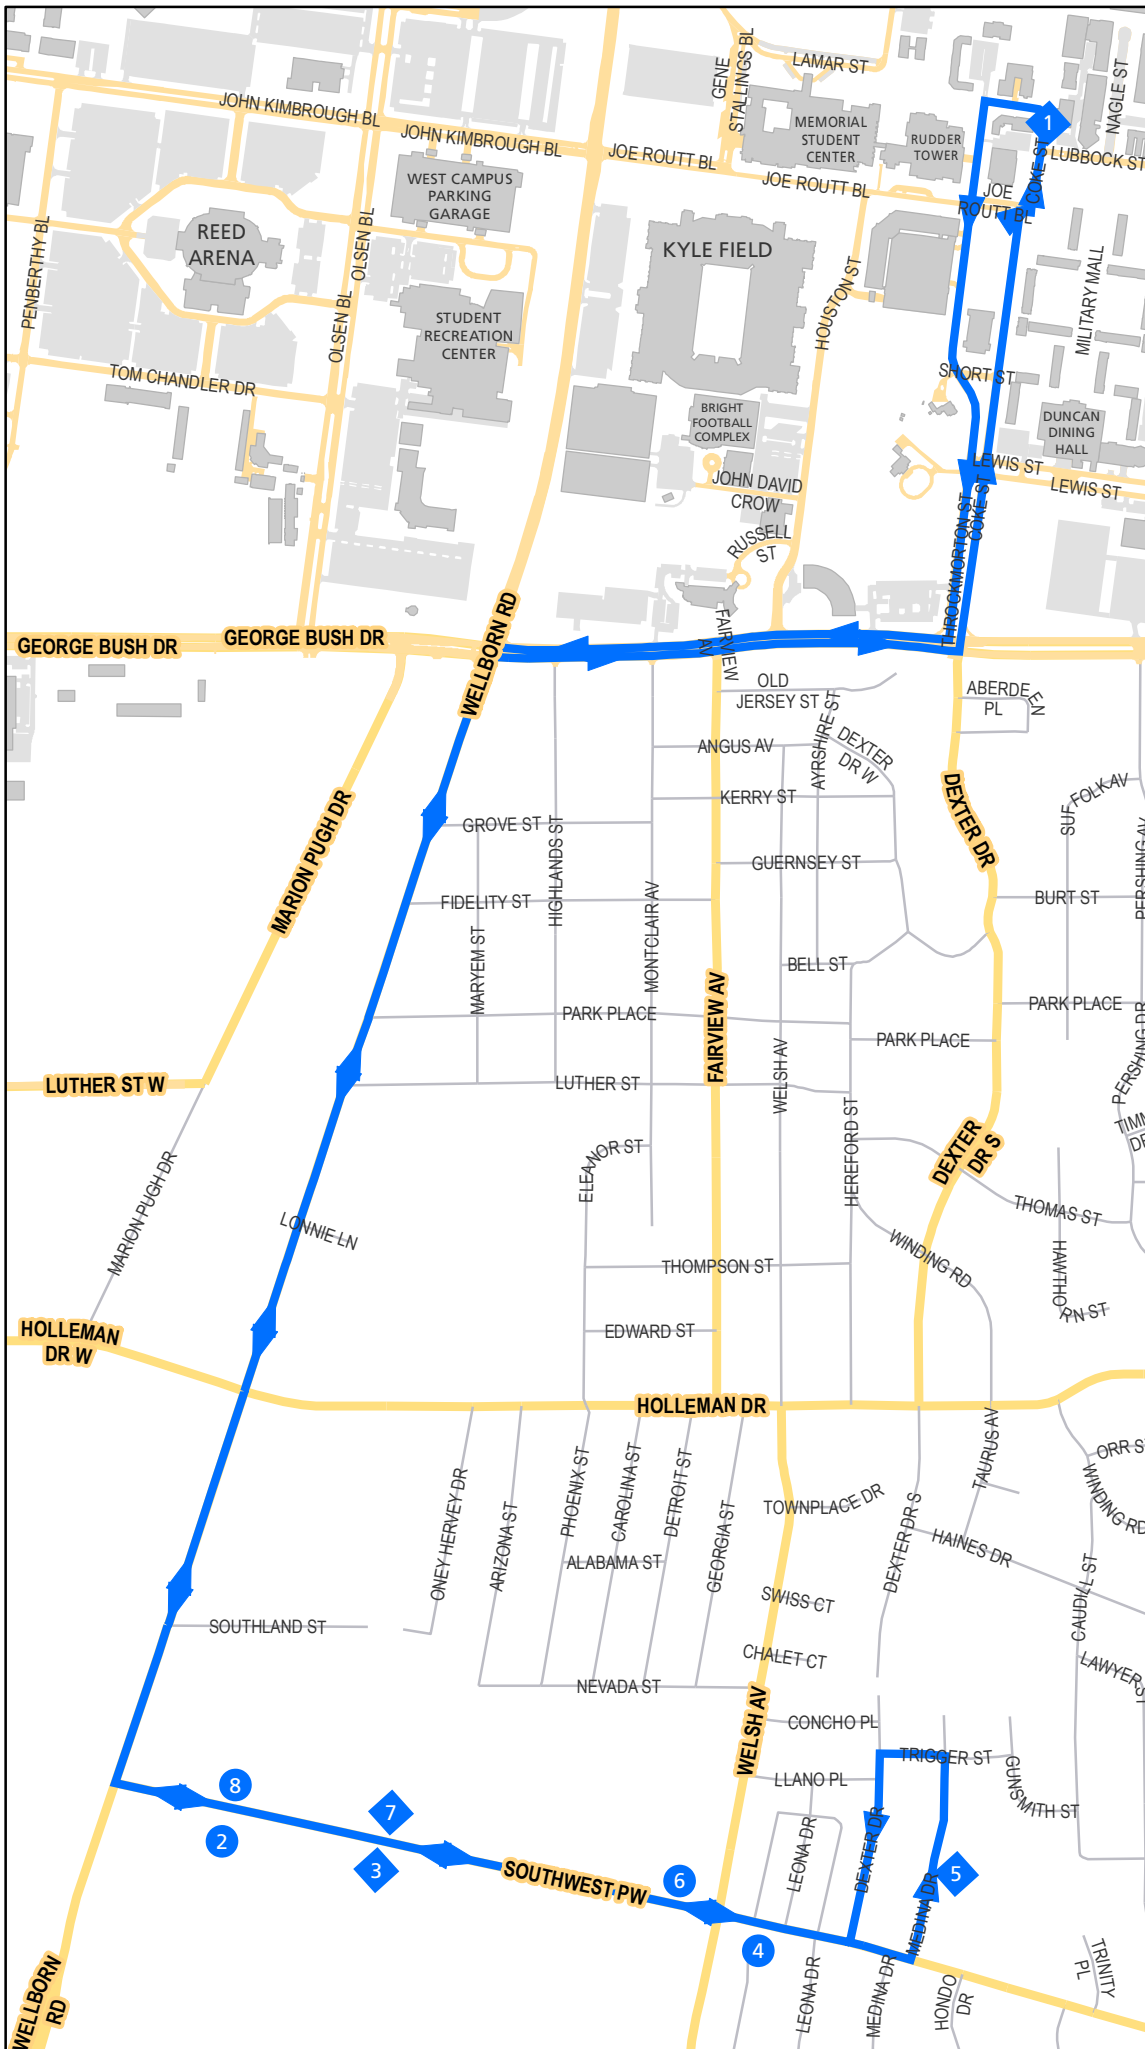

Route 31 E-Walk

1. Trigon
2. The Woodlands
3. Willowick
4. Yellow House
5. University Park
6. Renaissance Park
7. Madison Pointe
8. The Woodlands

- Regular Bus Stops
- ◆ Bus Stops with specific leave times