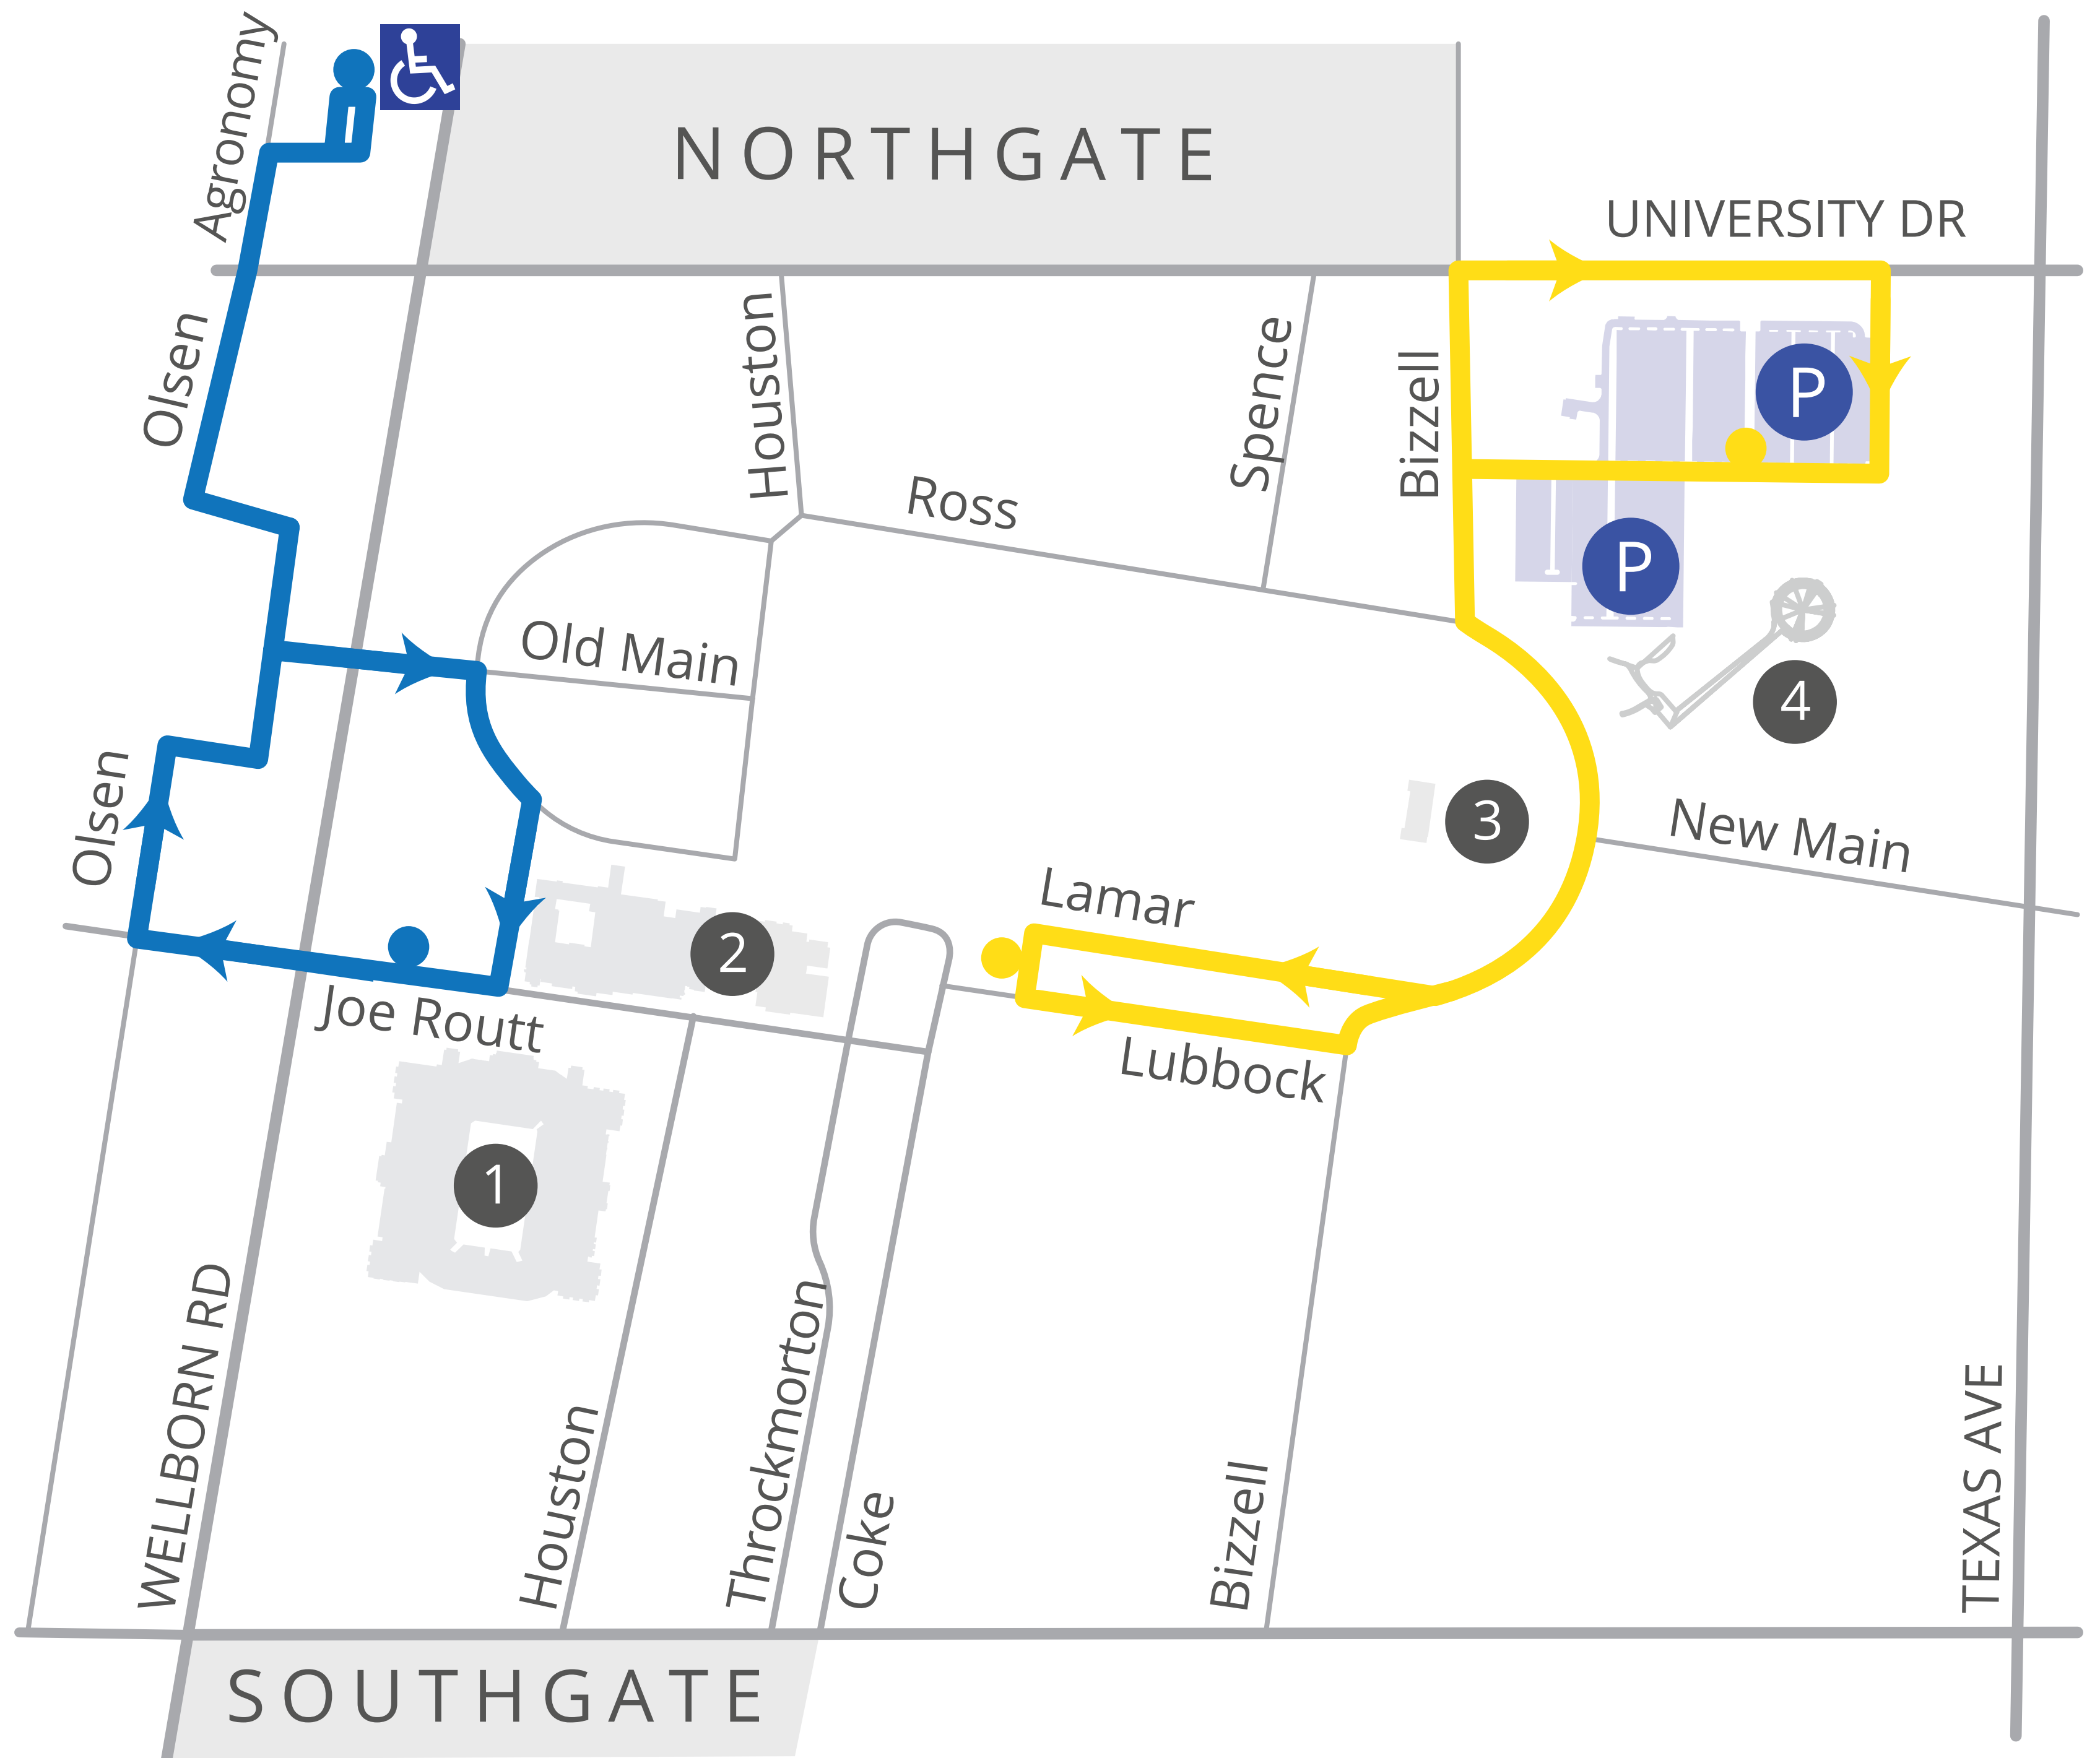

BONFIRE & PARA LOT

football gameday bus routes

Free shuttles serving **Lots 47, 50, 51 & 88**

Transit for the mobility impaired is available in Lot 88.

Routes operate from 3 hours pre-game through 1.5 hours post-game.

***Para Lot has moved to Lot 88** in the General Services Center parking lot.

- Bonfire Route**
- Para Lot Route**
- Bus Stop**
- All routes are accessible for people with disabilities*

- Pay Parking Lots 47, 50 & 51**
- Kyle Field*
- MSC/Rudder Tower*
- Administration Building*
- Bonfire Memorial*

DESTINATION
AGGIELAND

AGGIE ATHLETICS

visit 12thman.com for tickets and athletics info

FOLLOW US ON TWITTER

@GetToAggieGame for gameday traffic updates

WHERE'S MY BUS?

visit m.tamu.edu for real-time bus locations