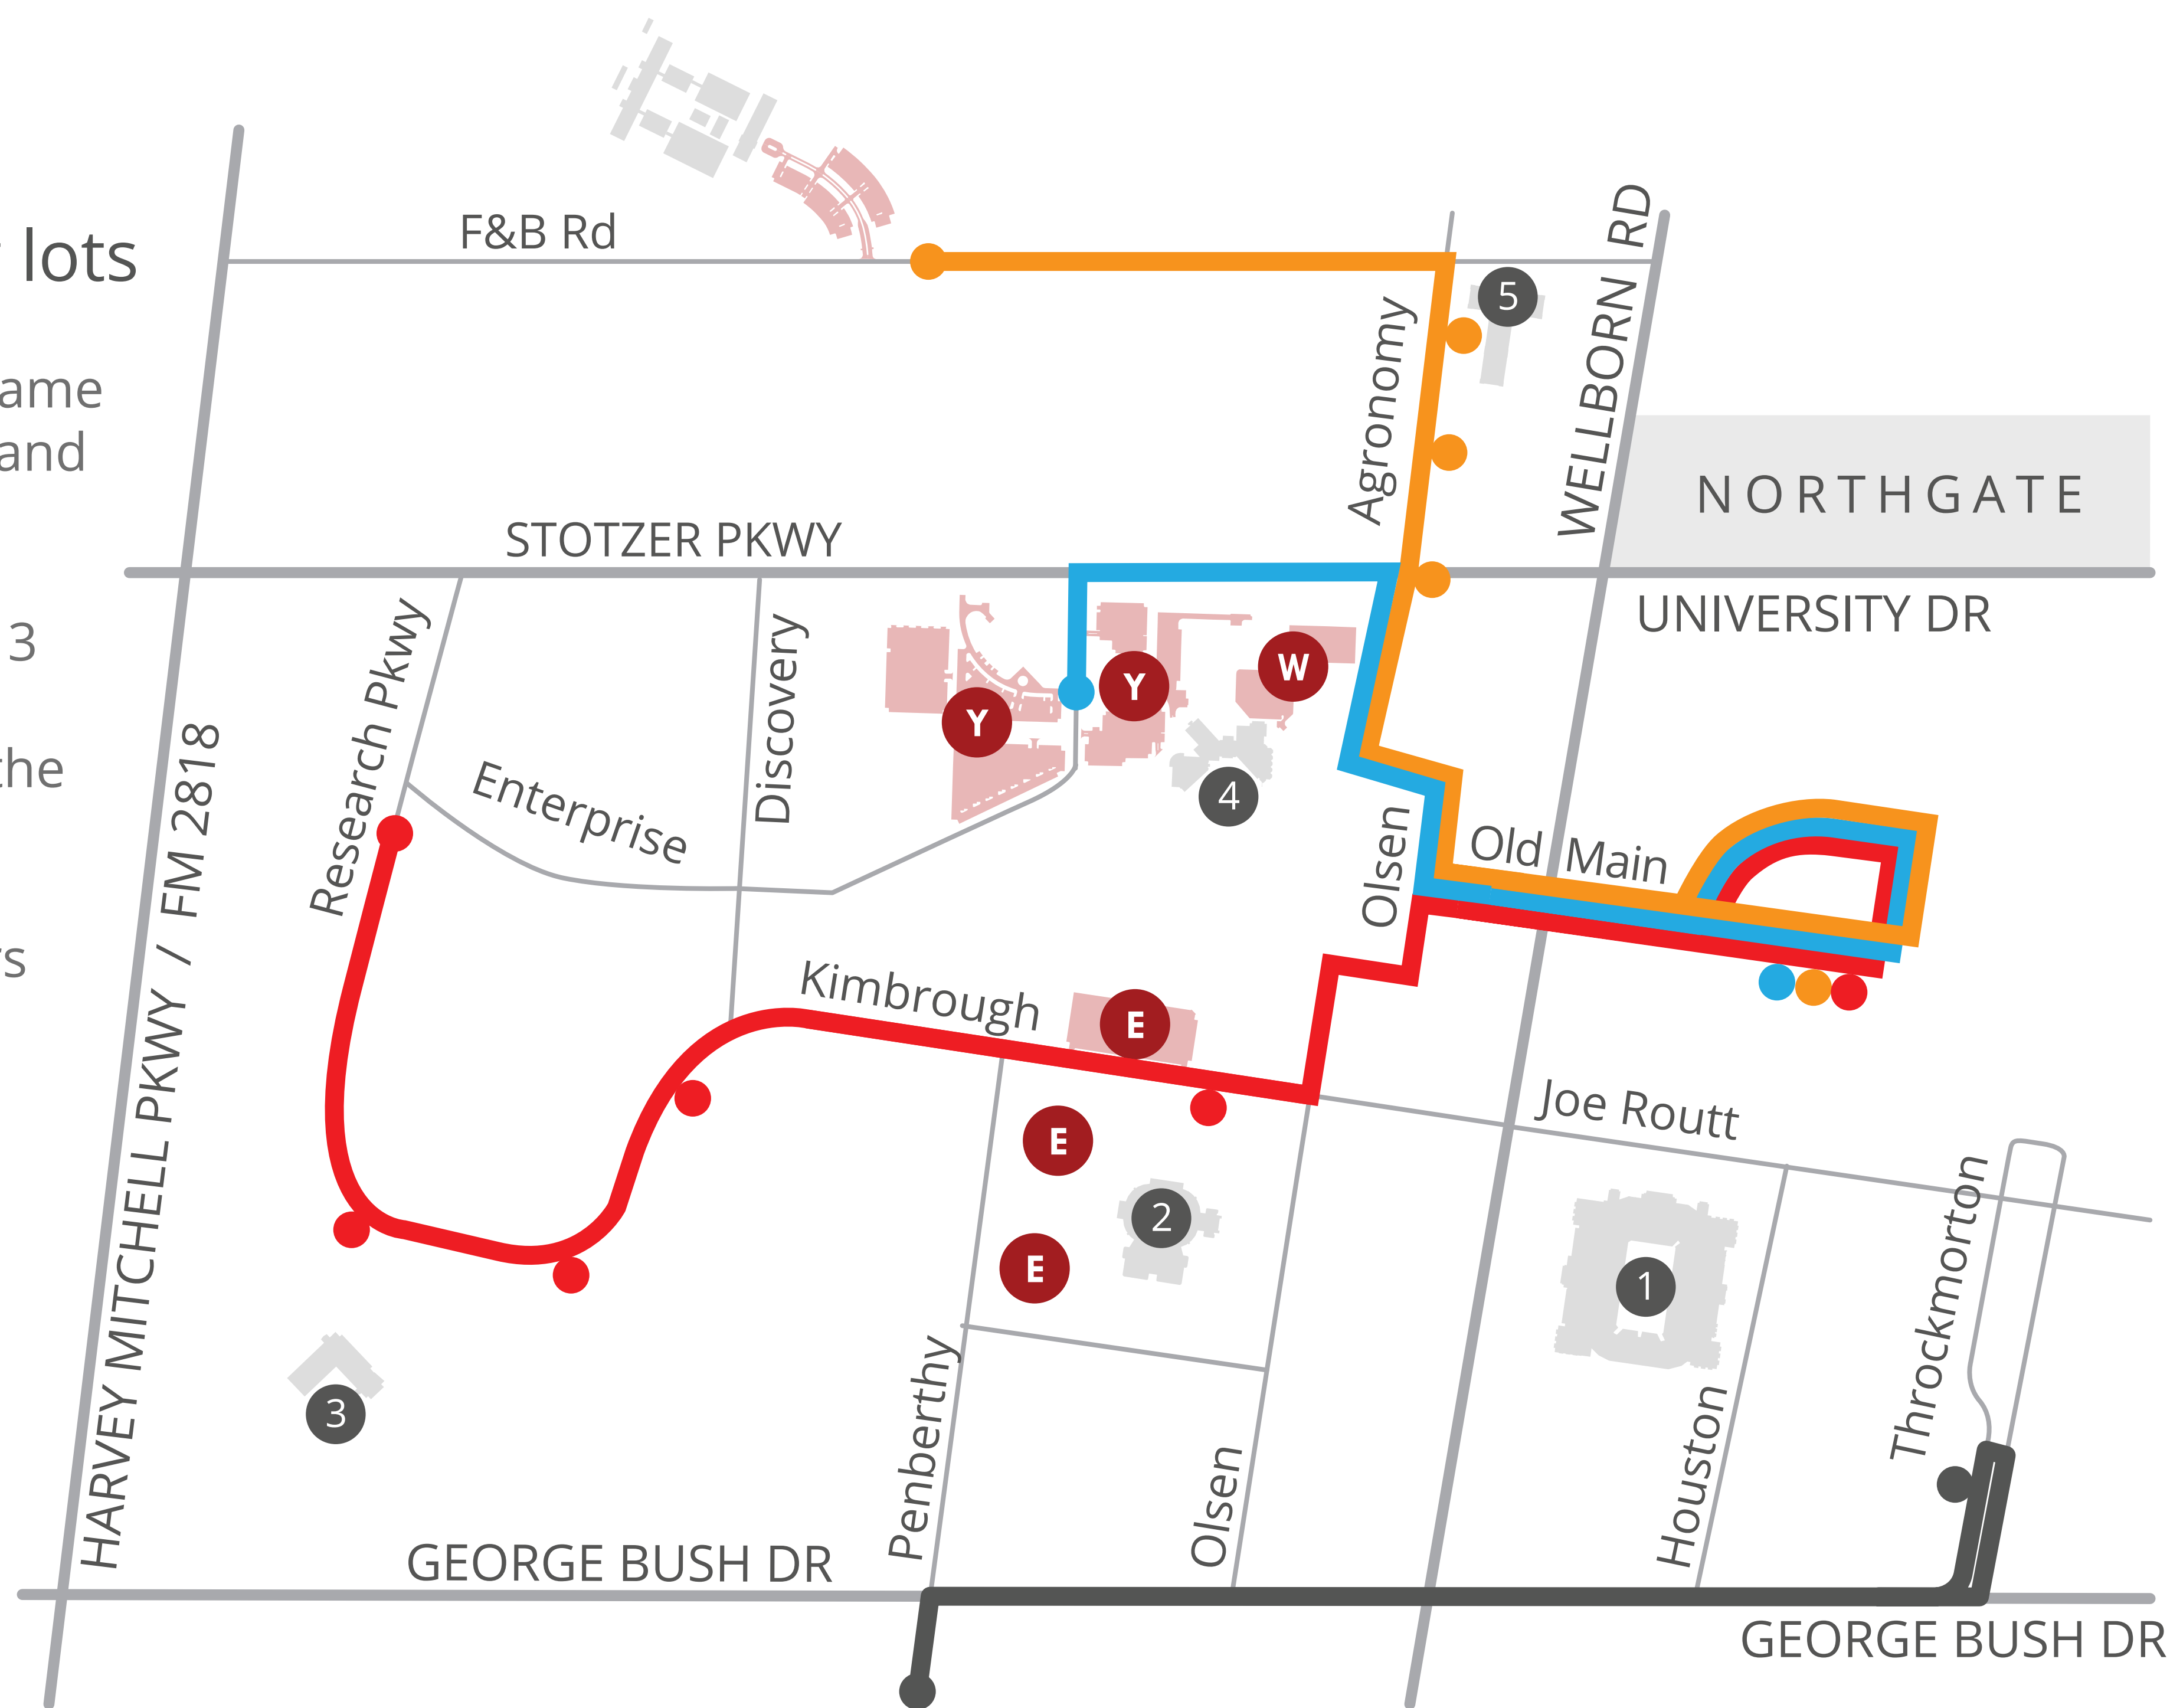

BUSH LIBRARY, AGRONOMY, STOTZER & LOT 58

football gameday bus routes

Free shuttles from **West Campus** parking lots

Lot 58 operates 3 hours pre-game through 1.5 hours post-game and stops on Throckmorton.

Agronomy & **Stotzer** operate 3 hours pre-game through 1.5 hours post-game and stop at the MSC.

Bush Library operates 5 hours pre-game through 2 hours post-game and stops at the MSC.

- Bush Library Route
- Agronomy Route
- Stotzer Route
- Lot 58 Route

Bus Stop

12th Man Parking

All routes are accessible for people with disabilities

- Kyle Field
- Reed Arena
- George Bush Library
- Wehner Building
- General Services Complex

DESTINATION
AGGIELAND

AGGIE ATHLETICS

visit 12thman.com for tickets and athletics info

FOLLOW US ON TWITTER

@GetToAggieGame for gameday traffic updates

WHERE'S MY BUS?

visit m.tamu.edu for real-time bus locations