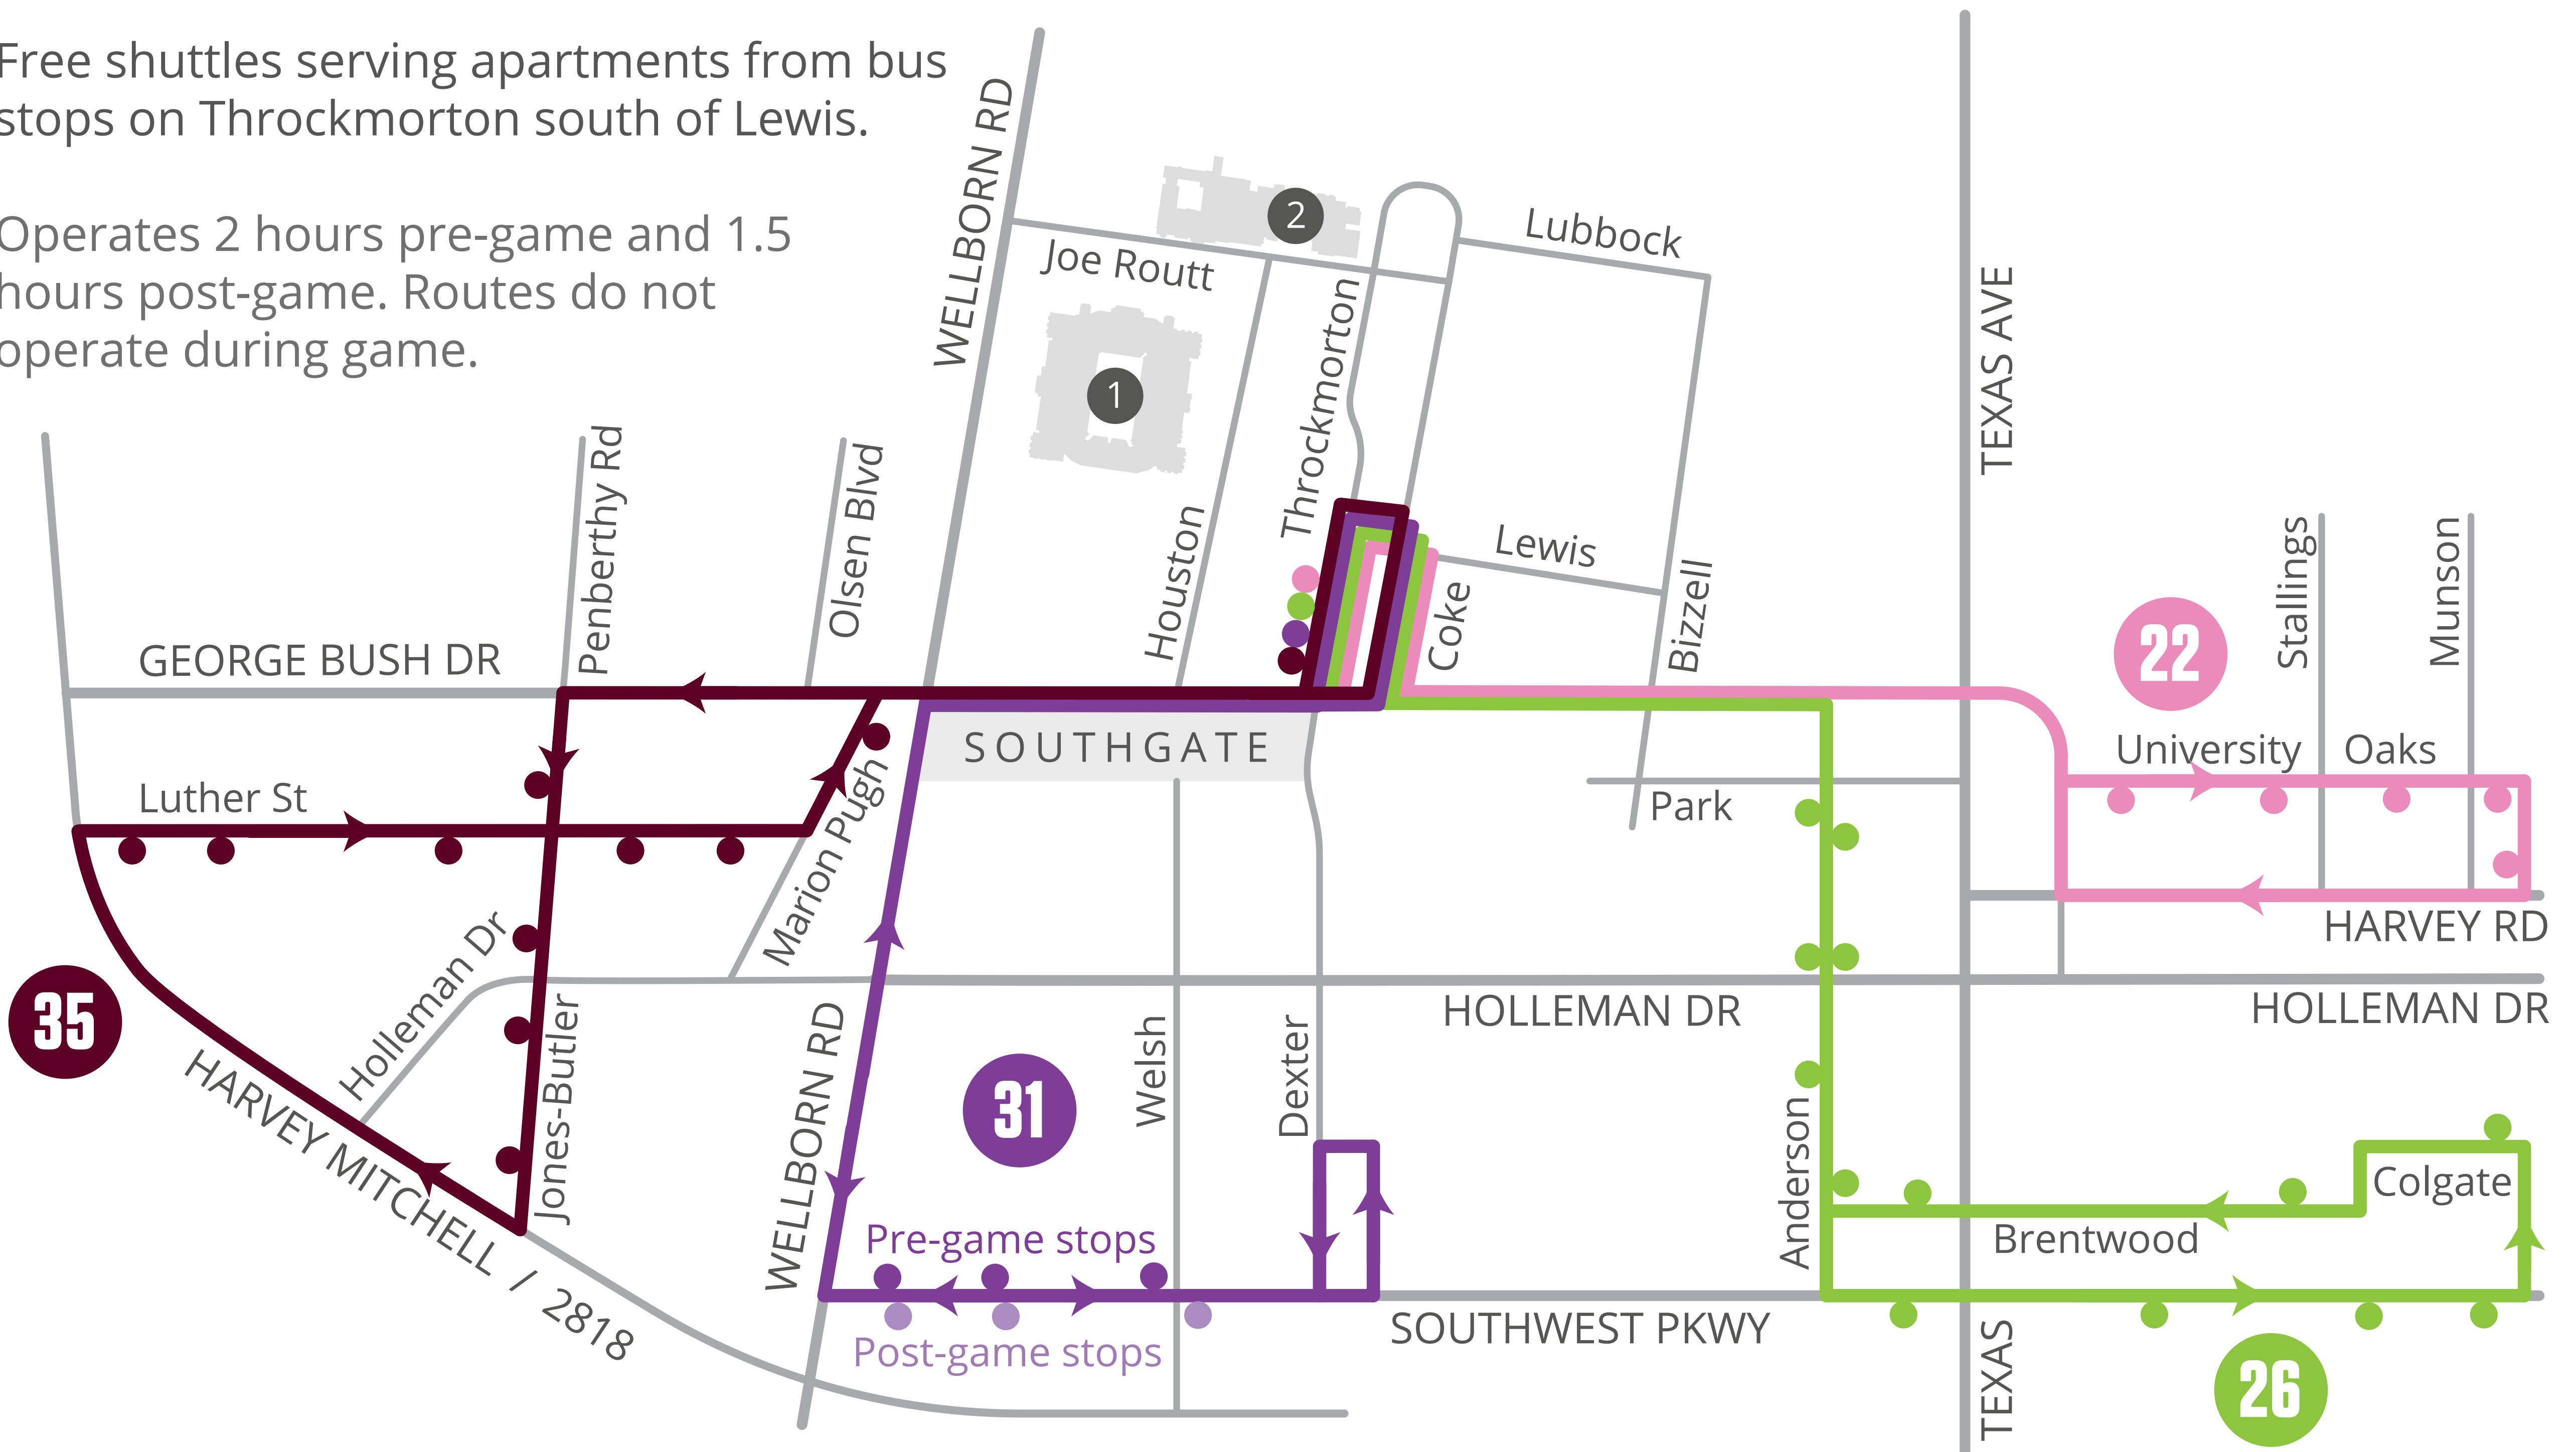

OFF CAMPUS APARTMENTS

football gameday bus routes

Free shuttles serving apartments from bus stops on Throckmorton south of Lewis.

Operates 2 hours pre-game and 1.5 hours post-game. Routes do not operate during game.

- 22 - Excel Route
- 26 - Rudder Route
- 31 - Elephant Walk Route
- 35 - Hullabaloo Route

- Bus Stop
- Kyle Field
- MSC/Rudder Tower
- All routes are accessible for people with disabilities

DESTINATION
AGGIELAND

AGGIE ATHLETICS

visit 12thman.com for tickets and athletics info

FOLLOW US ON TWITTER

@GetToAggieGame for gameday traffic updates

WHERE'S MY BUS?

visit m.tamu.edu for real-time bus locations