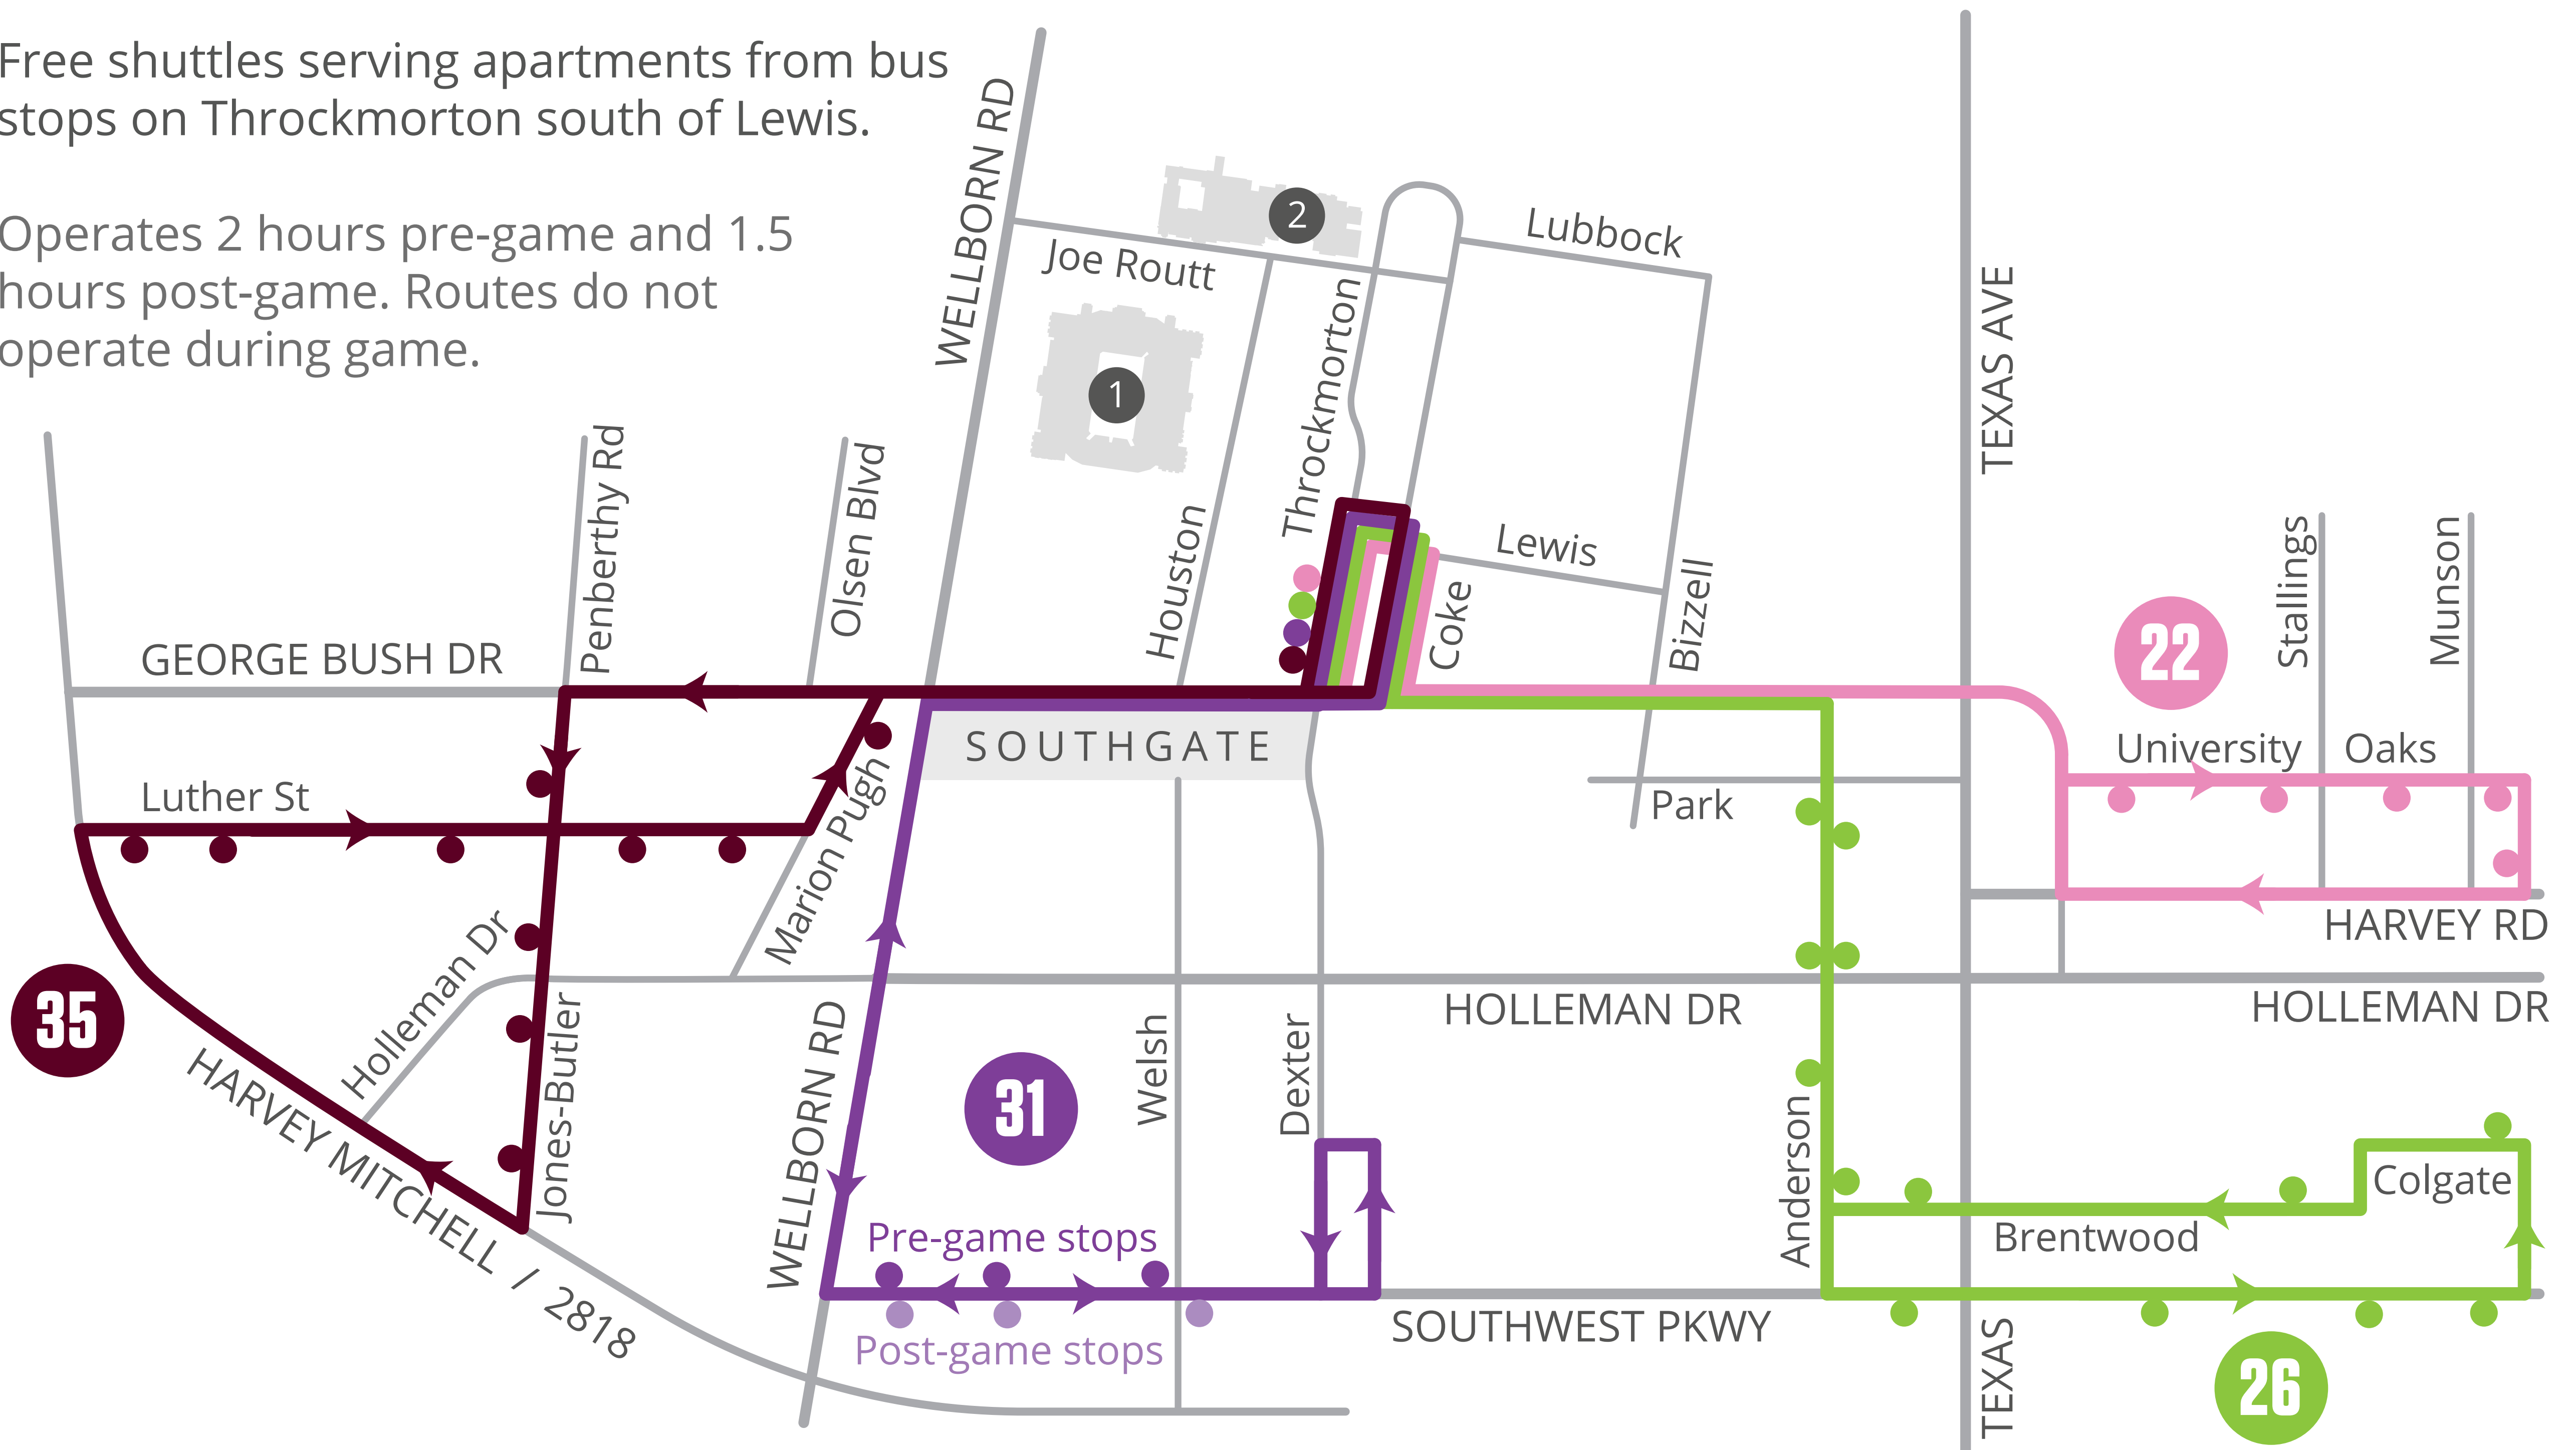

OFF CAMPUS APARTMENTS

football gameday bus routes

Free shuttles serving apartments from bus stops on Throckmorton south of Lewis.

Operates 2 hours pre-game and 1.5 hours post-game. Routes do not operate during game.

- 22 - Excel Route
- 26 - Rudder Route
- 31 - Elephant Walk Route
- 35 - Hullabaloo Route

- Bus Stop
- Kyle Field
- MSC/Rudder Tower
- All routes are accessible for people with disabilities

DESTINATION
AGGIELAND

AGGIE ATHLETICS

visit 12thman.com for tickets and athletics info

FOLLOW US ON TWITTER

@GetToAggieGame for gameday traffic updates

WHERE'S MY BUS?

visit m.tamu.edu for real-time bus locations