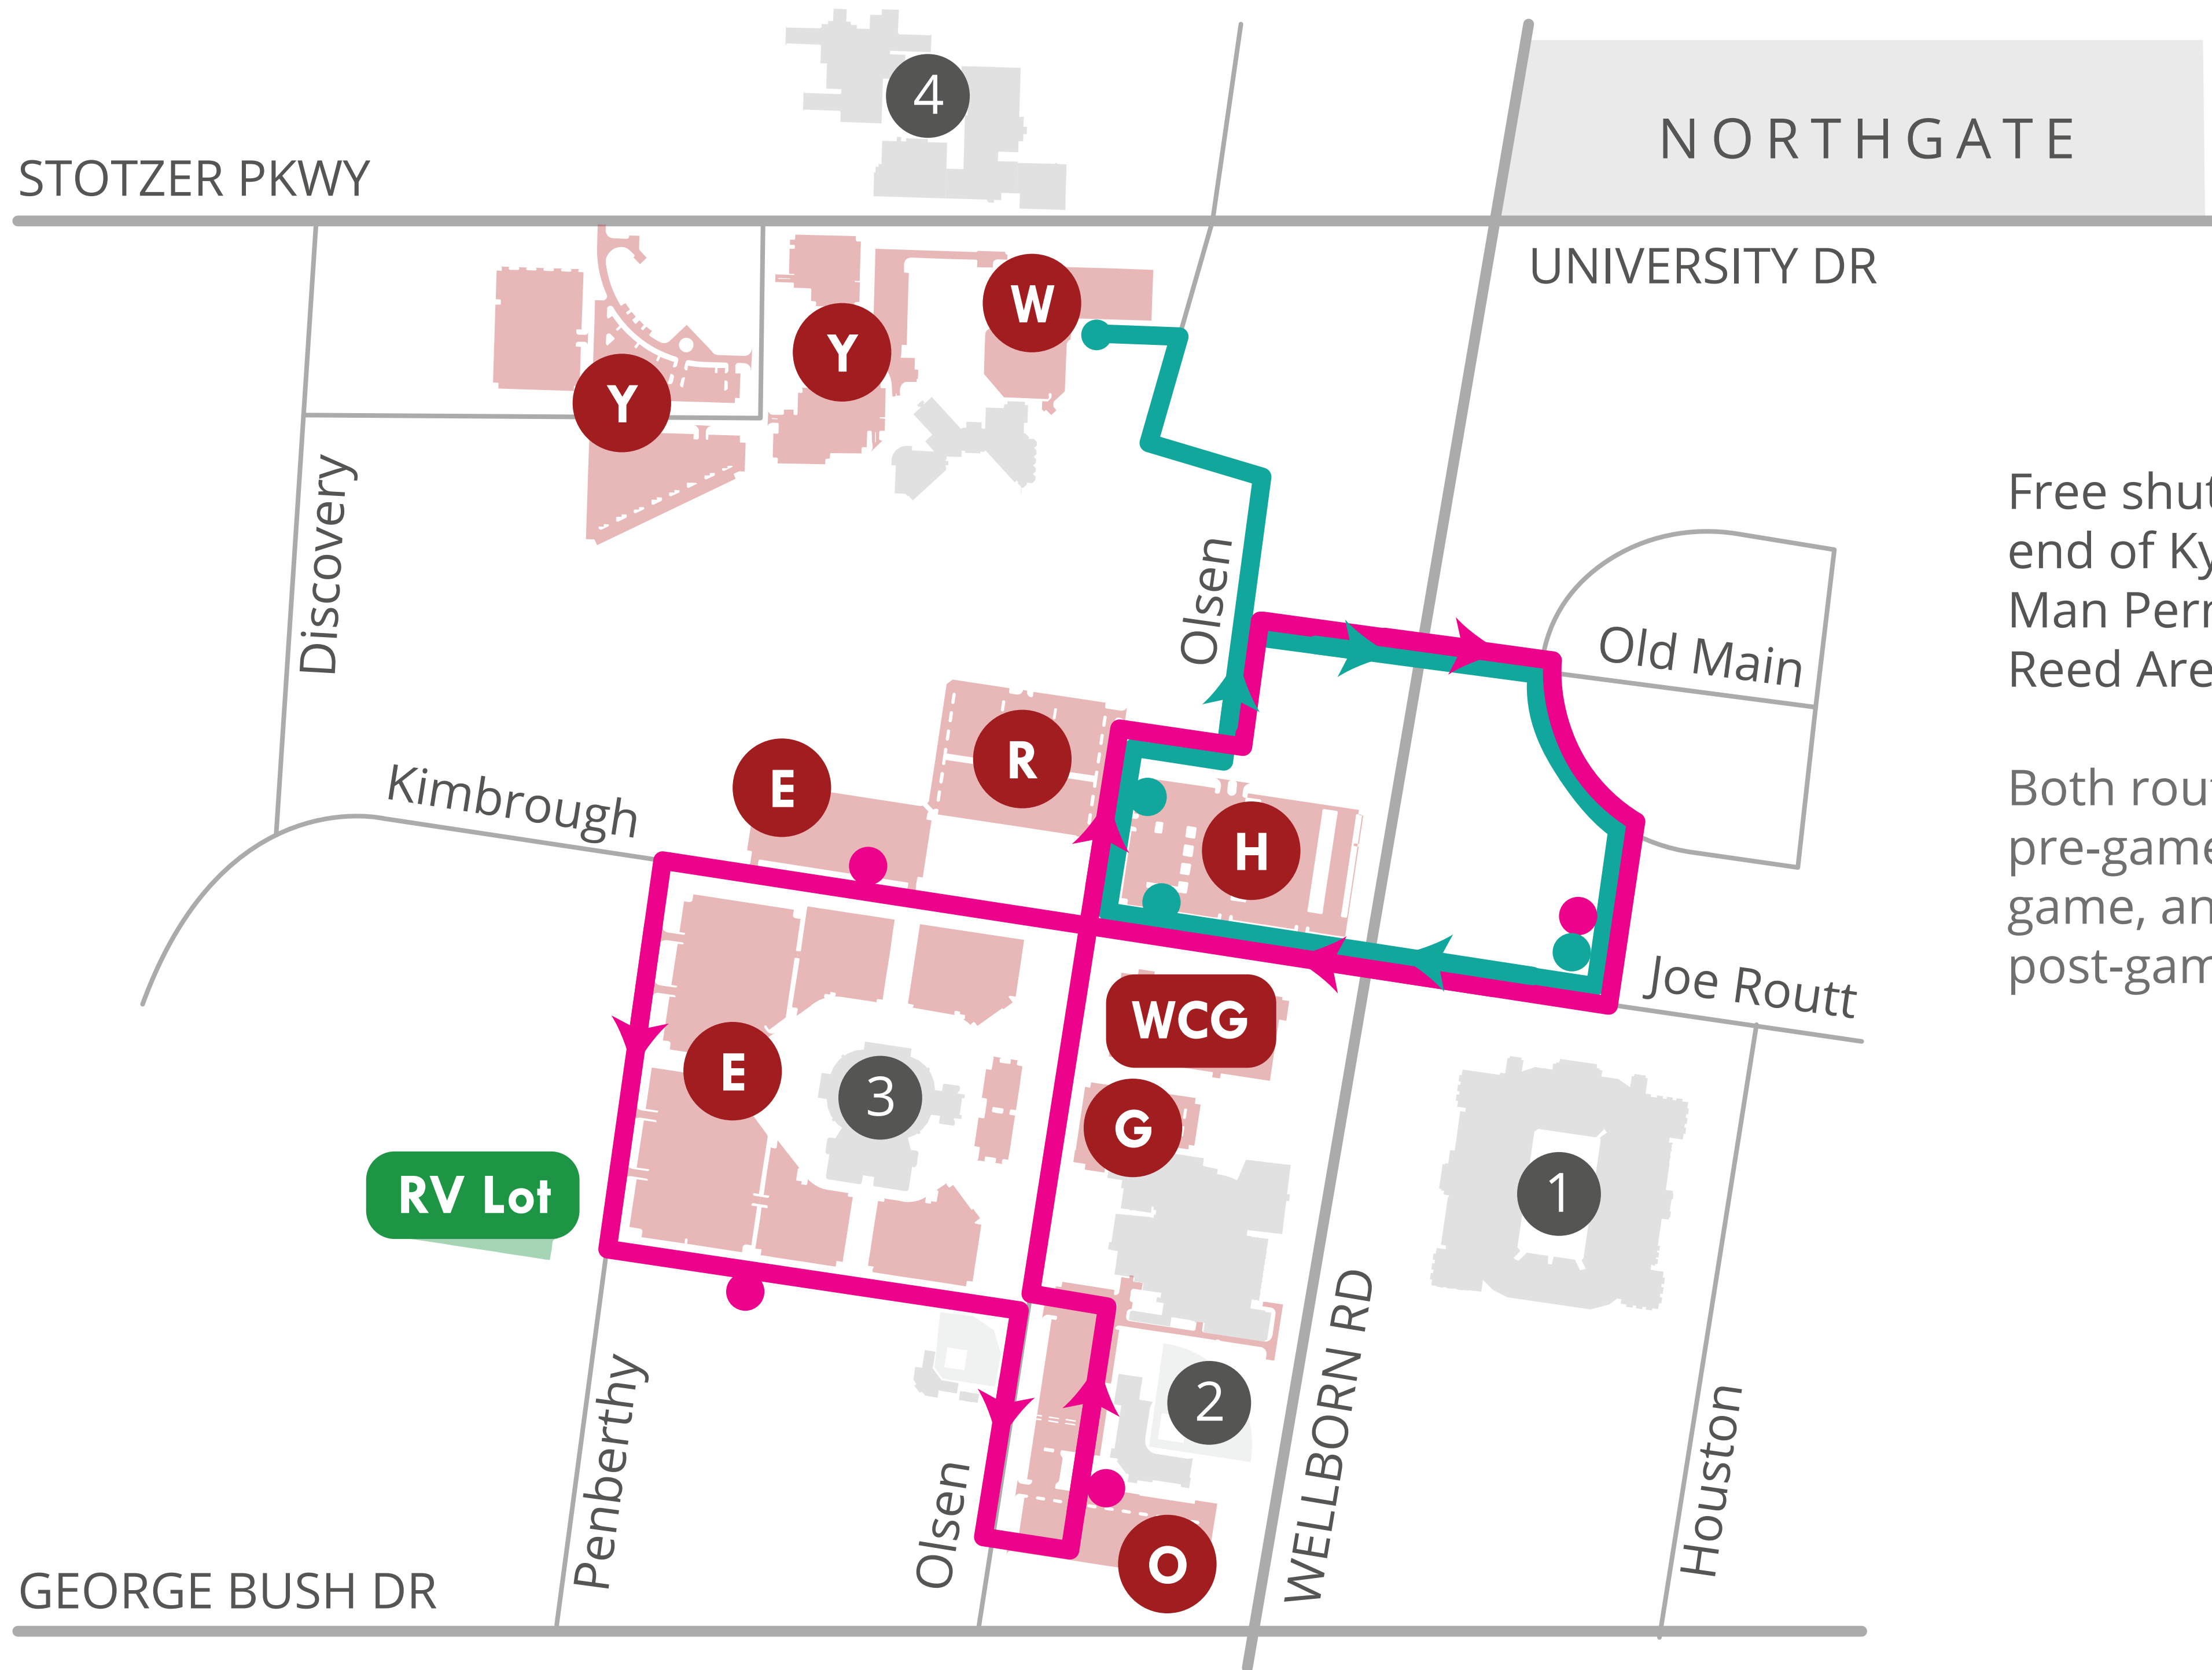

REED/OLSEN & WHR

bus routes

Free shuttles from the north end of Kyle Field serving 12th Man Permit parking lots near Reed Arena and Olsen Field.

Both routes operate 3 hours pre-game, throughout the game, and 1.5 hours post-game.

- Reed/Olsen Route
- WHR Route
- Bus Stop
- All routes are accessible for people with disabilities

- 12th Man Parking Lots
- 1 Kyle Field
- 2 Blue Bell Park
- 3 Reed Arena
- 4 Vet School

DESTINATION
AGGIELAND

AGGIE ATHLETICS

visit 12thman.com for tickets and athletics info

FOLLOW US ON TWITTER

@GetToAggieGame for gameday traffic updates

WHERE'S MY BUS?

visit m.tamu.edu for real-time bus locations