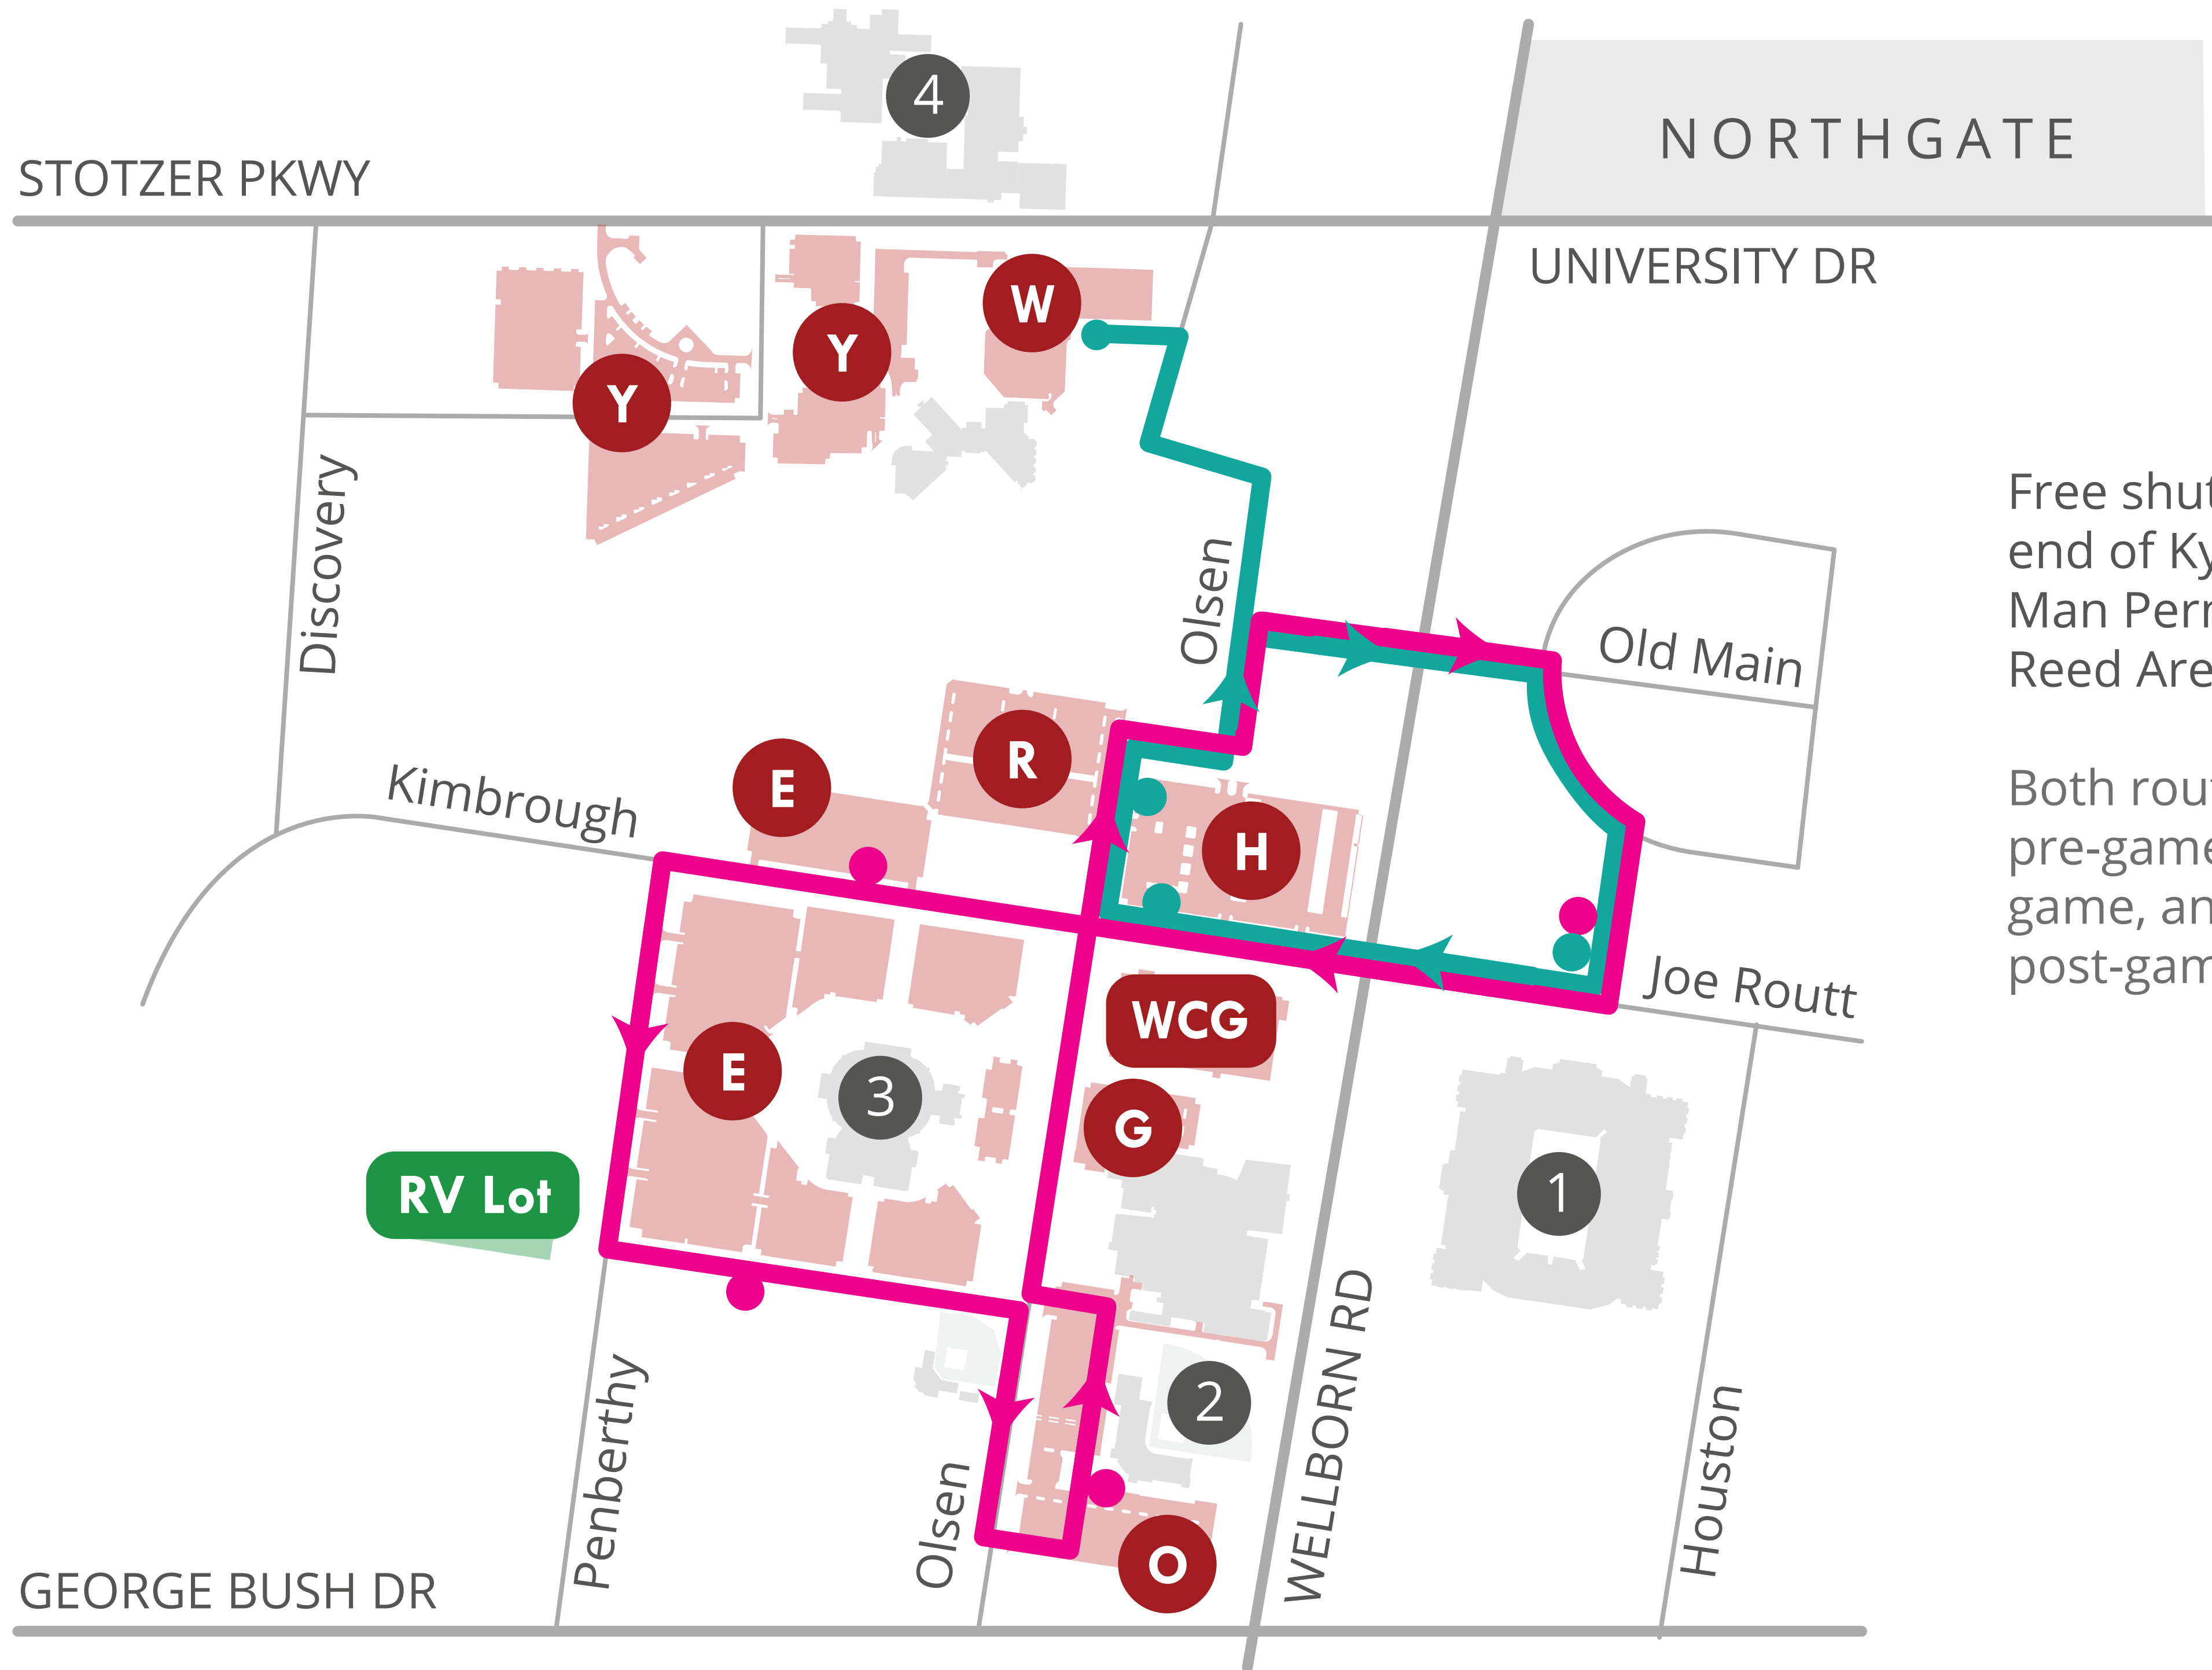

REED/OLSEN & WHR

bus routes

Free shuttles from the north end of Kyle Field serving 12th Man Permit parking lots near Reed Arena and Olsen Field.

Both routes operate 3 hours pre-game, throughout the game, and 1.5 hours post-game.

Reed/Olsen Route

WHR Route

Bus Stop

All routes are accessible for people with disabilities

12th Man Parking Lots

Kyle Field

Blue Bell Park

Reed Arena

Vet School

DESTINATION
AGGIELAND

AGGIE ATHLETICS

visit 12thman.com for tickets and athletics info

FOLLOW US ON TWITTER

@GetToAggieGame for gameday traffic updates

WHERE'S MY BUS?

visit m.tamu.edu for real-time bus locations