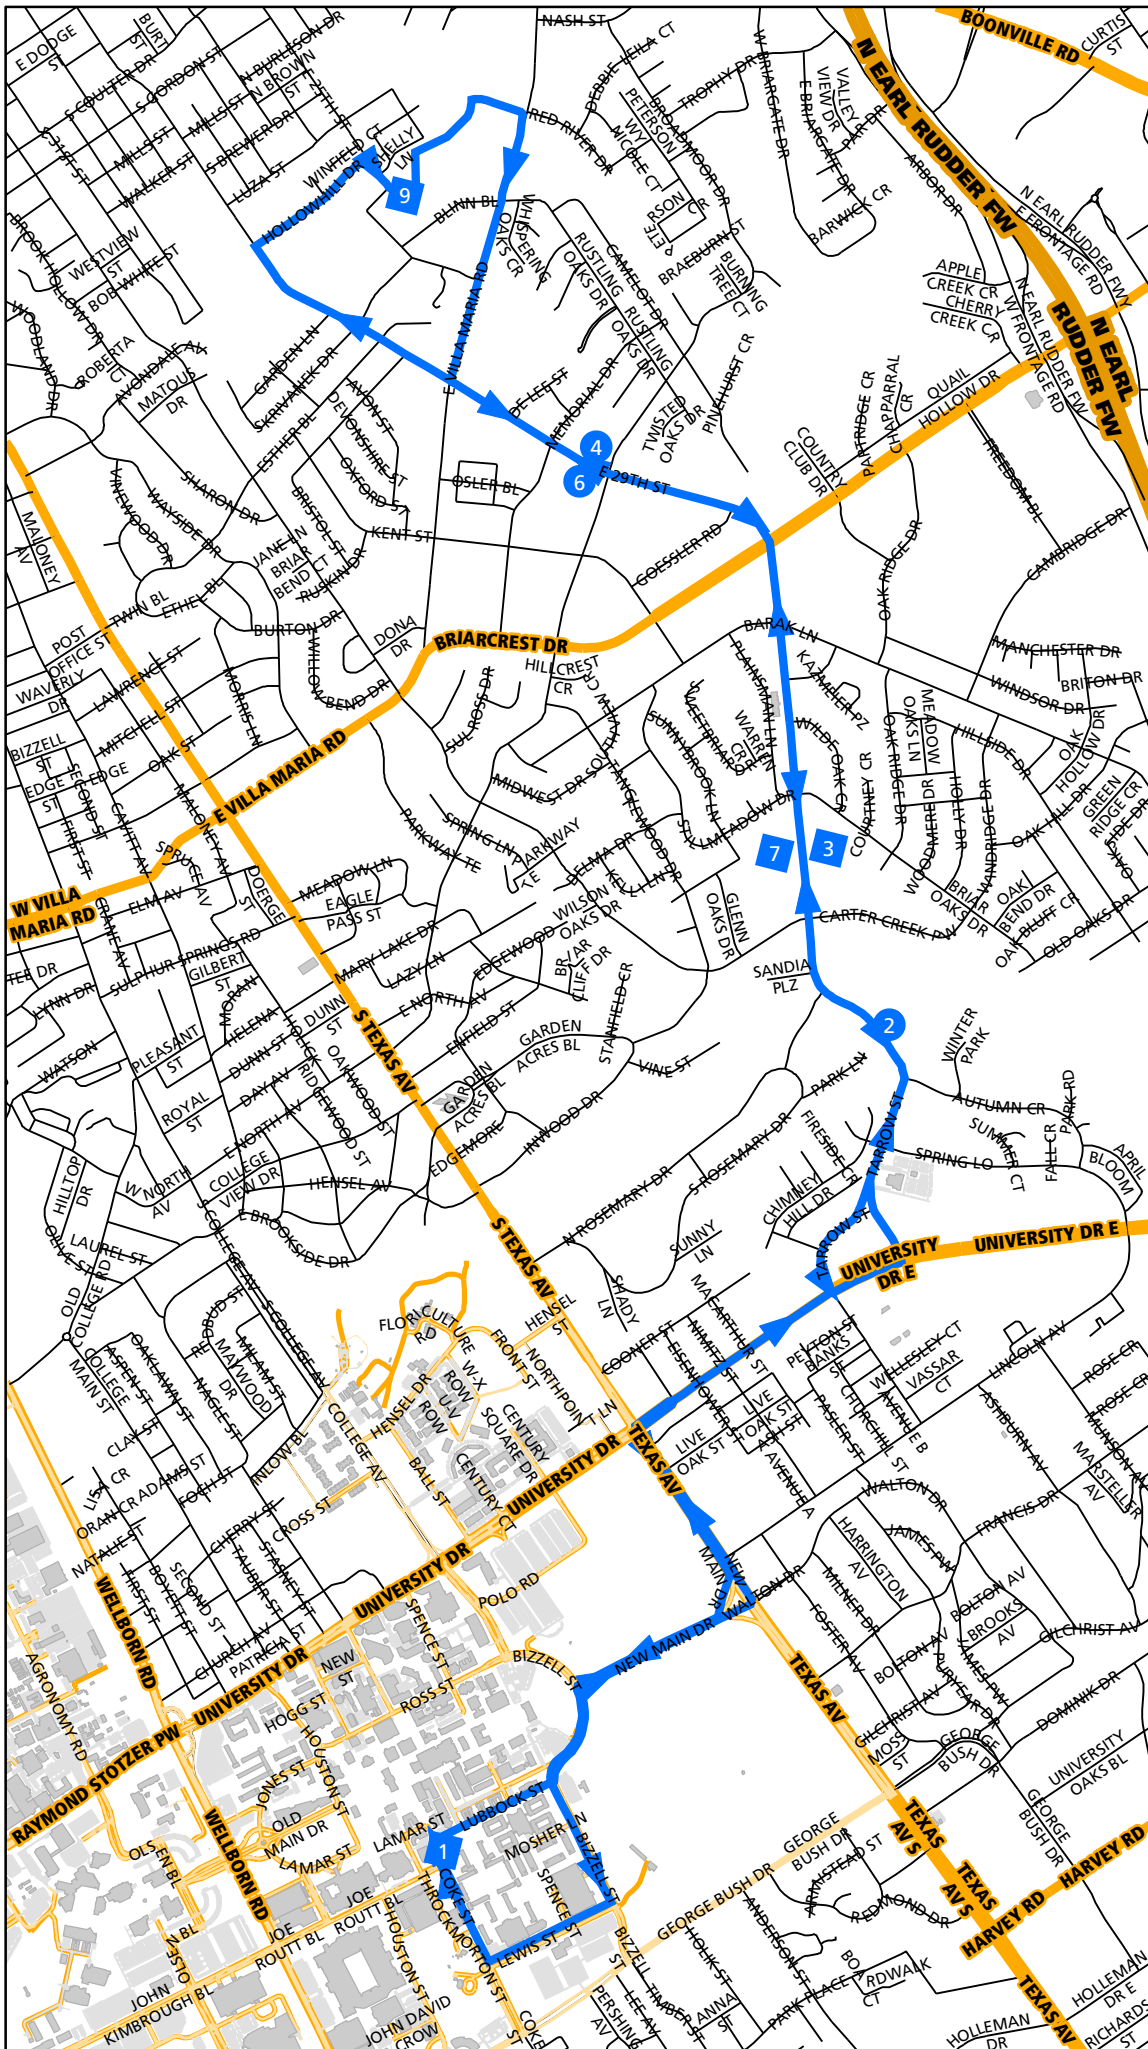

# Route 12

## Reveille

1. Trigon
2. The Element
3. Carter Creek
4. Broadmoor
5. Blinn
6. Broadmoor
7. Willow Oaks

-  Regular Bus Stops
-  Bus Stops with specific leave times

TEXAS A&M UNIVERSITY  
Transportation Services