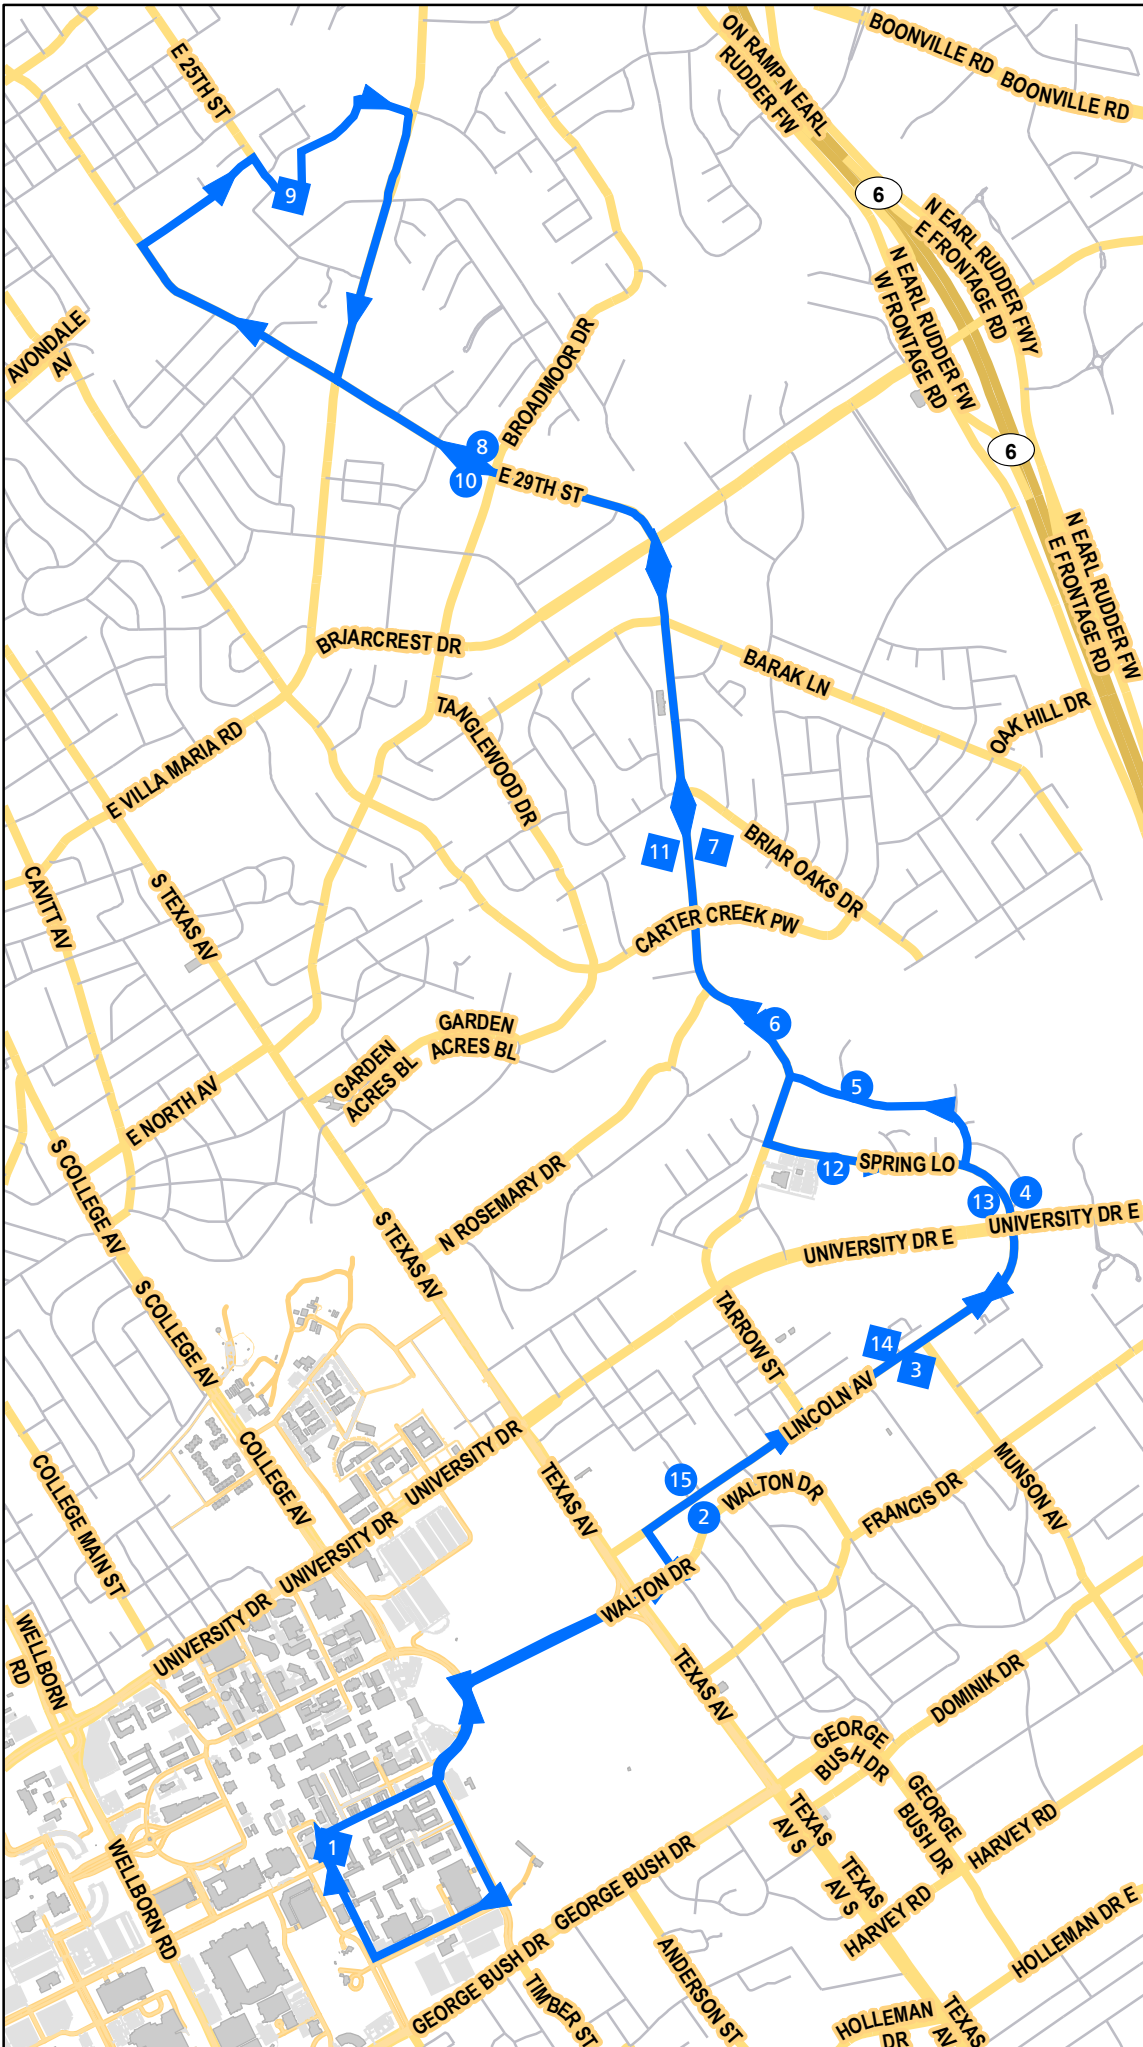

# Route 12 Reveille

1. Trigon
2. University Square
3. Ashburn
4. April Bloom-East
5. Laurel Ridge-East
6. The Element
7. Carter Creek
8. Broadmoor
9. Blinn
10. Broadmoor
11. Willow Oaks
12. Laurel Ridge-West
13. April Bloom-West
14. Ashburn
15. University Square

- Regular Bus Stops
- Bus Stops with specific leave times