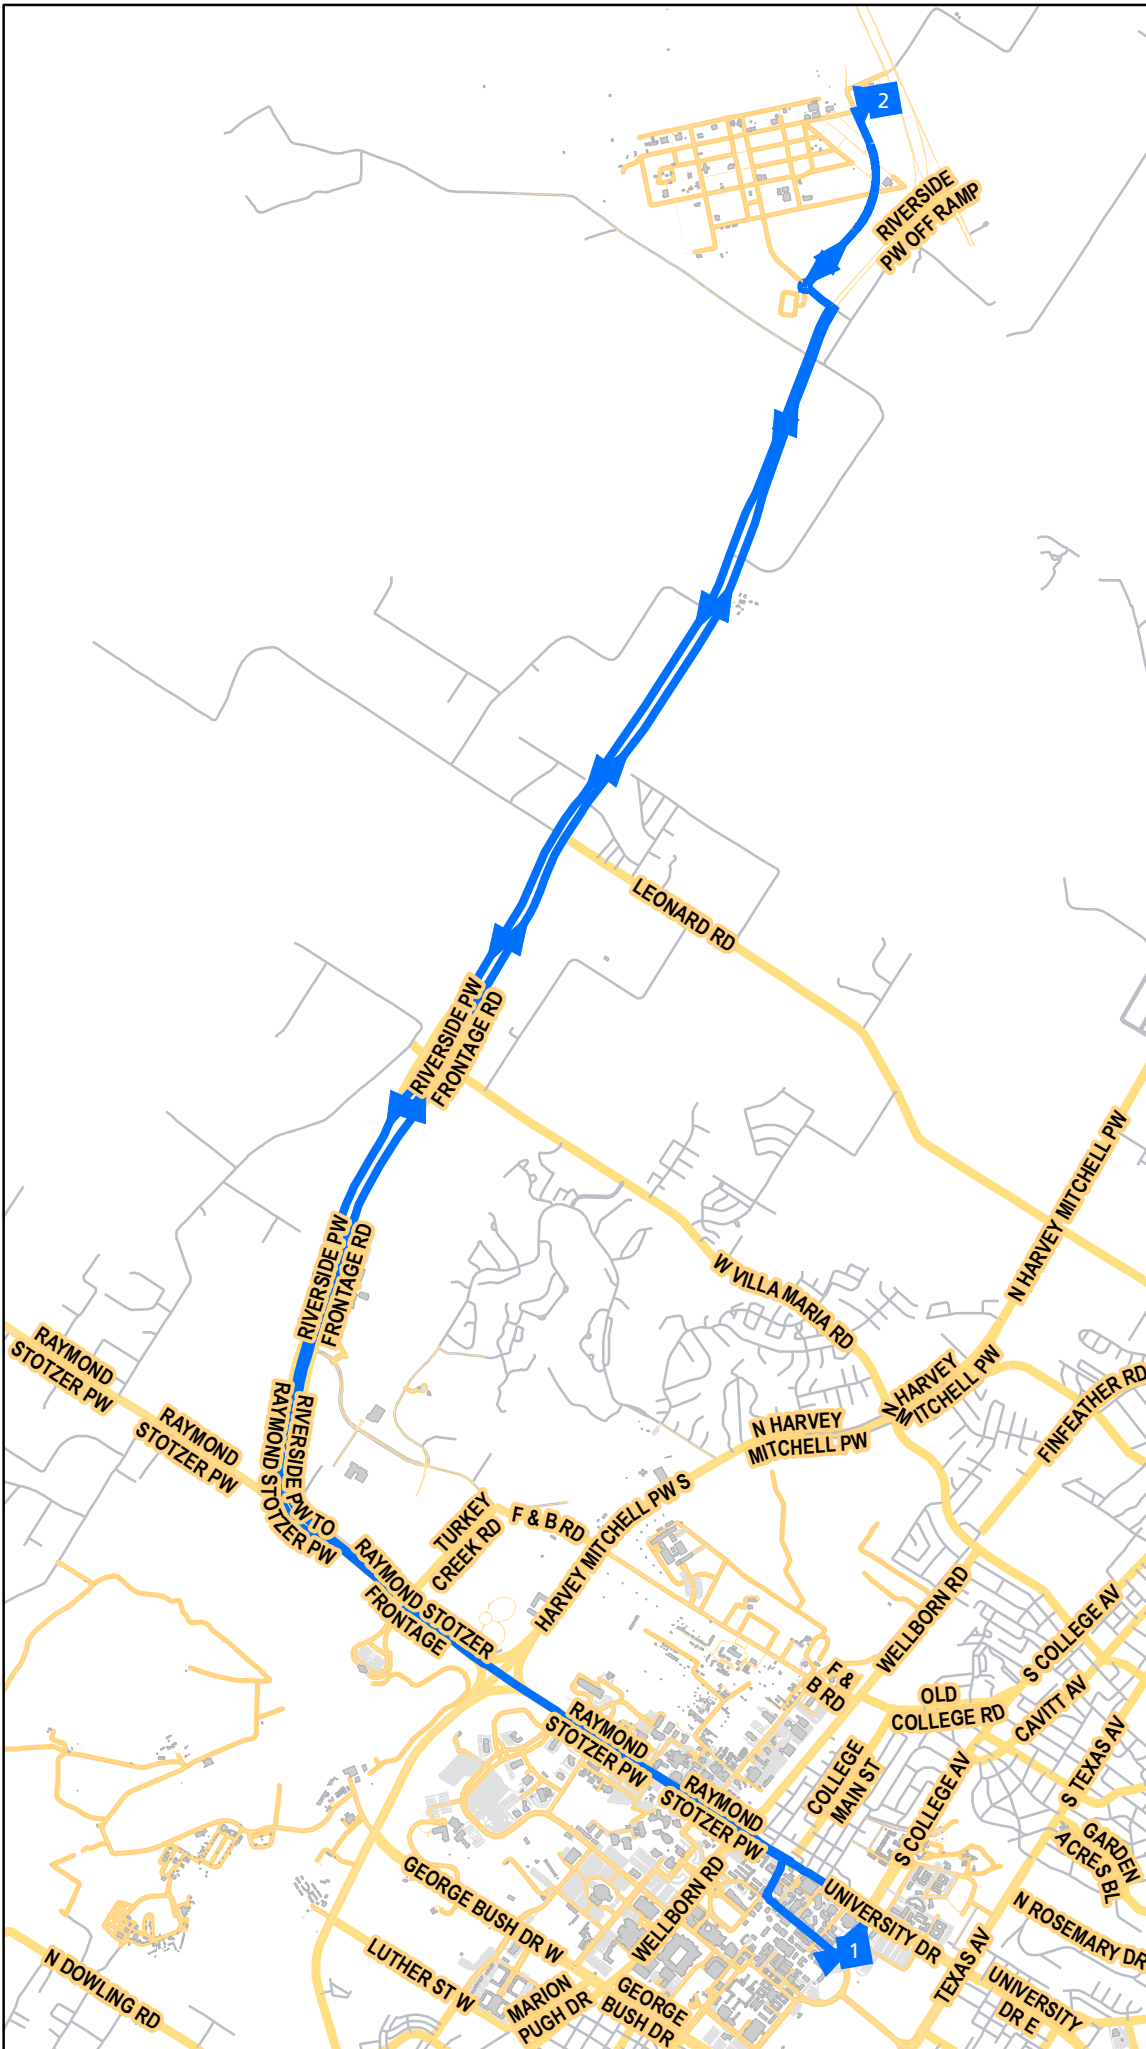

# Route 47 RELLIS

- 1. Wisenbaker
- 2. CIR

- Regular Bus Stops
- Bus Stops with specific leave times