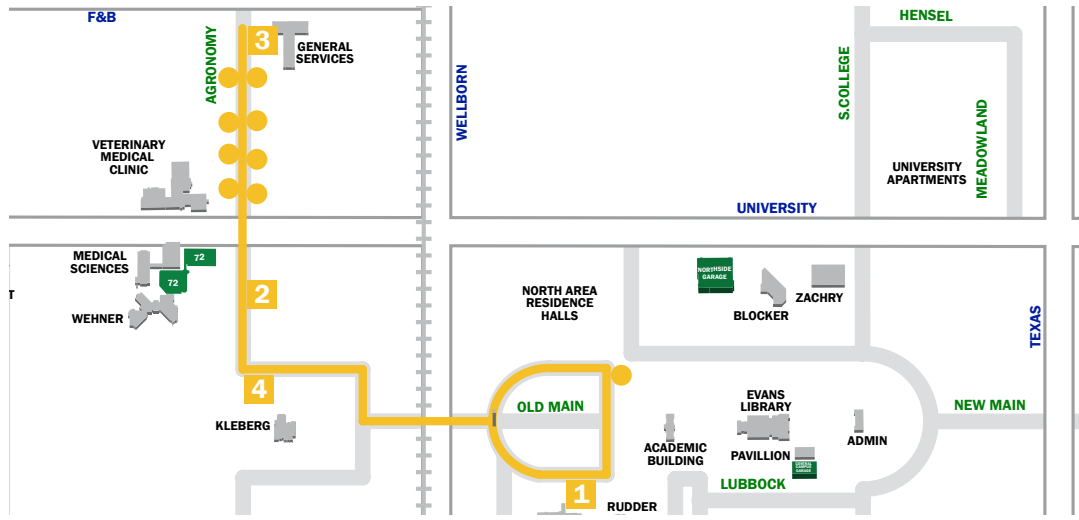

06

12th Man

transport.tamu.edu 979.847.RIDE

Leave

Arrive

| 1 MSC | 2 Lot 72 | 3 GSC | 4 Wehner | 1 MSC |
|-------|----------|-------|----------|-------|
| 7:00 | 7:04 | 7:10 | 7:15 | 7:20 |
| 7:10 | 7:14 | 7:20 | 7:25 | 7:30 |
| 7:25 | 7:29 | 7:35 | 7:40 | 7:45 |
| 7:35 | 7:39 | 7:45 | 7:50 | 8:00 |
| 7:50 | 7:54 | 8:00 | 8:05 | 8:10 |
| 8:05 | 8:09 | 8:15 | 8:20 | 8:25 |
| 8:15 | 8:19 | 8:25 | 8:30 | 8:35 |
| 8:30 | 8:34 | 8:40 | 8:45 | 8:50 |
| 8:40 | 8:44 | 8:50 | 8:55 | 9:00 |
| 8:55 | 8:59 | 9:05 | 9:10 | 9:15 |
| 9:05 | 9:09 | 9:15 | 9:20 | 9:25 |
| 9:20 | 9:24 | 9:30 | 9:35 | 9:40 |
| 9:30 | 9:34 | 9:40 | 9:45 | 9:50 |
| 9:45 | 9:49 | 9:55 | 10:00 | 10:05 |
| 9:55 | 9:59 | 10:05 | 10:10 | 10:15 |
| 10:10 | 10:14 | 10:20 | 10:25 | 10:30 |
| 10:20 | 10:24 | 10:30 | 10:35 | 10:40 |
| 10:35 | 10:39 | 10:45 | 10:50 | 10:55 |
| 10:45 | 10:49 | 10:55 | 11:00 | 11:05 |
| 11:00 | 11:04 | 11:10 | 11:15 | 11:20 |
| 11:10 | 11:14 | 11:20 | 11:25 | 11:30 |
| 11:25 | 11:29 | 11:35 | 11:40 | 11:45 |
| 11:35 | 11:39 | 11:45 | 11:50 | 11:55 |
| 11:50 | 11:54 | 12:00 | 12:05 | 12:10 |

| 1 MSC | 2 Lot 72 | 3 GSC | 4 Wehner | 1 MSC |
|-------|----------|-------|----------|-------|
| 5:00 | 5:04 | 5:10 | 5:15 | 5:20 |
| 5:15 | 5:19 | 5:25 | 5:30 | 5:35 |
| 5:25 | 5:29 | 5:35 | 5:40 | 5:45 |
| 5:40 | 5:44 | 5:50 | 5:55 | 6:00 |
| 5:50 | 5:54 | 6:00 | 6:05 | 6:10 |
| 6:15 | 6:19 | 6:25 | 6:30 | 6:35 |
| 6:40 | 6:44 | 6:50 | 6:55 | 7:00 |
| 7:05 | 7:09 | 7:15 | 7:20 | 7:25 |
| 7:30 | 7:34 | | | |