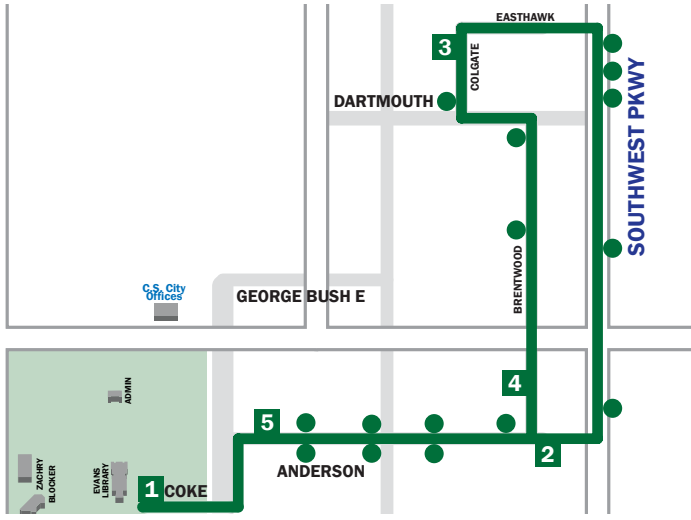

26

Rudder

transport.tamu.edu

979.847.RIDE

UNIVERSITY

8/10/2009

Leave

Arrive

1 Trigon	2 Brentwood	3 Trails @ Wolf Pen Creek	4 Redstone	5 Taos	1 Trigon
7:00	7:08	7:15	7:18	7:23	7:30
			7:22	7:27	Rudder
7:07	7:15	7:22	7:25	7:30	7:37
7:14	7:22	7:29	7:32	7:37	7:44
7:21	7:29	7:36	7:39	7:44	7:51
7:28	7:36	7:43	7:46	7:51	7:58
7:35	7:43	7:50	7:53	7:58	8:05
7:42	7:50	7:57	8:00	8:05	8:12
7:49	7:57	8:04	8:07	8:12	8:19
7:56	8:04	8:11	8:14	8:19	8:26
8:03	8:11	8:18	8:21	8:26	8:33
8:10	8:18	8:25	8:28	8:33	8:40
8:17	8:25	8:32	8:35	8:40	8:47
8:24	8:32	8:39	8:42	8:47	8:54
8:31	8:39	8:46	8:49	8:54	9:01
8:38	8:46	8:53	8:56	9:01	9:08
8:45	8:53	9:00	9:03	9:08	9:15
8:52	9:00	9:07	9:10	9:15	9:22
8:59	9:07	9:14	9:17	9:22	9:29
9:06	9:14	9:21	9:24	9:29	9:36
9:13	9:21	9:28	9:31	9:36	9:43
9:20	9:28	9:35	9:38	9:43	9:50
9:27	9:35	9:42	9:45	9:50	9:57
9:34	9:42	9:49	9:52	9:57	10:04
9:41	9:49	9:56	9:59	10:04	10:11
9:48	9:56	10:03	10:06	10:11	10:18
9:55	10:03	10:10	10:13	10:18	10:25
10:02	10:10	10:17	10:20	10:25	10:32
10:09	10:17	10:24	10:27	10:32	10:39
10:16	10:24	10:31	10:34	10:39	10:46
10:23	10:31	10:38	10:41	10:46	10:53
10:30	10:38	10:45	10:48	10:53	11:00
10:37	10:45	10:52	10:55	11:00	11:07

1 Trigon	2 Brentwood	3 Trails @ Wolf Pen Creek	4 Redstone	5 Taos	1 Trigon
10:44	10:52	10:59	11:02	11:07	11:14
10:51	10:59	11:06	11:09	11:14	11:21
10:58	11:06	11:13	11:16	11:21	11:28
11:05	11:13	11:20	11:23	11:28	11:35
11:12	11:20	11:27	11:30	11:35	11:42
11:19	11:27	11:34	11:37	11:42	11:49
11:26	11:34	11:41	11:44	11:49	11:56
11:33	11:41	11:48	11:51	11:56	12:03
11:40	11:48	11:55	11:58	12:03	12:10
11:47	11:55	12:02	12:05	12:10	12:17
11:54	12:02	12:09	12:12	12:17	12:24
12:01	12:09	12:16	12:19	12:24	12:31
12:08	12:16	12:23	12:26	12:31	12:38
12:15	12:23	12:30	12:33	12:38	12:45
12:22	12:30	12:37	12:40	12:45	12:52
12:29	12:37	12:44	12:47	12:52	12:59
12:36	12:44	12:51	12:54	12:59	1:06
12:43	12:51	12:58	1:01	1:06	1:13
12:50	12:58	1:05	1:08	1:13	1:20
12:57	1:05	1:12	1:15	1:20	1:27
1:04	1:12	1:19	1:22	1:27	1:34
1:11	1:19	1:26	1:29	1:34	1:41
1:18	1:26	1:33	1:36	1:41	1:48
1:25	1:33	1:40	1:43	1:48	1:55
1:32	1:40	1:47	1:50	1:55	2:02
1:39	1:47	1:54	1:57	2:02	2:09
1:46	1:54	2:01	2:04	2:09	2:16
1:53	2:01	2:08	2:11	2:16	2:23
2:00	2:08	2:15	2:18	2:23	2:30
2:07	2:15	2:22	2:25	2:30	2:37
2:14	2:22	2:29	2:32	2:37	2:44
2:21	2:29	2:36	2:39	2:44	2:51
2:28	2:36	2:43	2:46	2:51	2:58