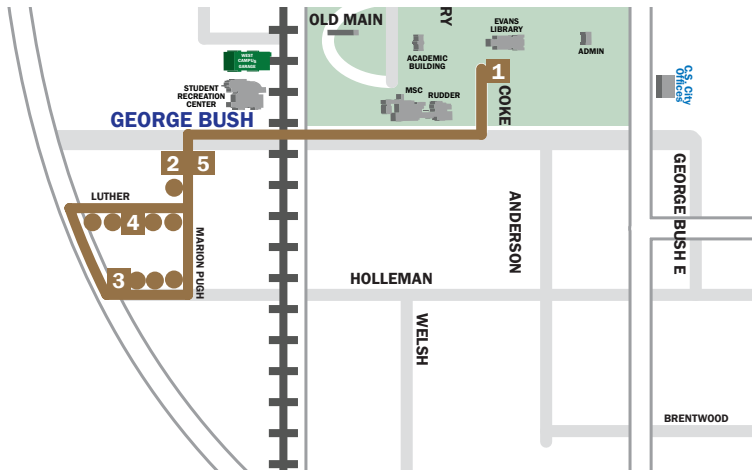

36

Cottonbowl

transport.tamu.edu 979.847.RIDE

5/12/2011

Leave

Arrive

1 Trigon	2 Treehouse	3 The Zone	4 The District	5 Callaway	1 Trigon
	7:00	7:05	7:11	7:13	7:20
	7:06	7:11	7:17	7:19	7:26
	7:12	7:17	7:23	7:25	7:32
	7:18	7:23	7:29	7:31	7:38
	7:24	7:29	7:35	7:37	7:44
7:25	7:30	7:35	7:41	7:43	7:50
7:31	7:36	7:41	7:47	7:49	7:56
7:37	7:42	7:47	7:53	7:55	8:02
7:43	7:48	7:53	7:59	8:01	8:08
7:49	7:54	7:59	8:05	8:07	8:14
7:55	8:00	8:05	8:11	8:13	8:20
8:01	8:06	8:11	8:17	8:19	8:26
8:07	8:12	8:17	8:23	8:25	8:32
8:13	8:18	8:23	8:29	8:31	8:38
8:19	8:24	8:29	8:35	8:37	8:44
8:25	8:30	8:35	8:41	8:43	8:50
8:31	8:36	8:41	8:47	8:49	8:56
8:37	8:42	8:47	8:53	8:55	9:02
8:43	8:48	8:53	8:59	9:01	9:08
8:49	8:54	8:59	9:05	9:07	9:14
8:55	9:00	9:05	9:11	9:13	9:20
9:01	9:06	9:11	9:17	9:19	9:26
9:07	9:12	9:17	9:23	9:25	9:32
9:13	9:18	9:23	9:29	9:31	9:38
9:19	9:24	9:29	9:35	9:37	9:44
9:25	9:30	9:35	9:41	9:43	9:50
9:31	9:36	9:41	9:47	9:49	9:56
9:37	9:42	9:47	9:53	9:55	10:02
9:43	9:48	9:53	9:59	10:01	10:08
9:49	9:54	9:59	10:05	10:07	10:14
9:55	10:00	10:05	10:11	10:13	10:20
10:01	10:06	10:11	10:17	10:19	10:26
10:07	10:12	10:17	10:23	10:25	10:32
10:13	10:18	10:23	10:29	10:31	10:38
10:19	10:24	10:29	10:35	10:37	10:44
10:25	10:30	10:35	10:41	10:43	10:50