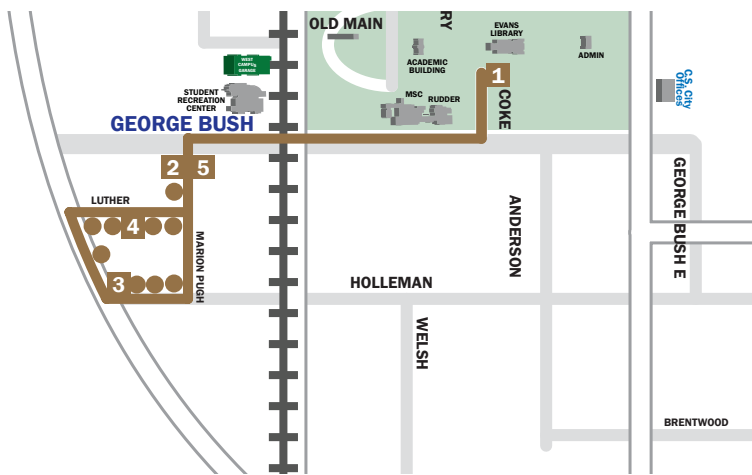

36

Cottonbowl

transport.tamu.edu 979.847.RIDE

8/11/2009

Leave

1 Trigon	2 Treehouse	3 The Zone	4 The District	5 Callaway	1 Trigon
	7:05	7:10	7:16	7:18	7:24
	7:08	7:13	7:19	7:21	Rudder
	7:11	7:16	7:22	7:24	7:30
	7:14	7:19	7:25	7:29	Rudder
	7:17	7:22	7:28	7:30	7:36
	7:23	7:28	7:34	7:36	7:42
	7:29	7:34	7:40	7:42	7:48
7:30	7:35	7:40	7:46	7:48	7:54
7:36	7:41	7:46	7:52	7:54	8:00
7:42	7:47	7:52	7:58	8:00	8:06
7:48	7:53	7:58	8:04	8:06	8:12
7:54	7:59	8:04	8:10	8:12	8:18
8:00	8:05	8:10	8:16	8:18	8:24
8:06	8:11	8:16	8:22	8:24	8:30
8:12	8:17	8:22	8:28	8:30	8:36
8:18	8:23	8:28	8:34	8:36	8:42
8:24	8:29	8:34	8:40	8:42	8:48
8:30	8:35	8:40	8:46	8:48	8:54
8:36	8:41	8:46	8:52	8:54	9:00
8:42	8:47	8:52	8:58	9:00	9:06
8:48	8:53	8:58	9:04	9:06	9:12
8:54	8:59	9:04	9:10	9:12	9:18
9:00	9:05	9:10	9:16	9:18	9:24
9:06	9:11	9:16	9:22	9:24	9:30
9:12	9:17	9:22	9:28	9:30	9:36
9:18	9:23	9:28	9:34	9:36	9:42
9:24	9:29	9:34	9:40	9:42	9:48
9:30	9:35	9:40	9:46	9:48	9:54
9:36	9:41	9:46	9:52	9:54	10:00
9:42	9:47	9:52	9:58	10:00	10:06
9:48	9:53	9:58	10:04	10:06	10:12
9:54	9:59	10:04	10:10	10:12	10:18
10:00	10:05	10:10	10:16	10:18	10:24
10:06	10:11	10:16	10:22	10:24	10:30
10:12	10:17	10:22	10:28	10:30	10:36
10:18	10:23	10:28	10:34	10:36	10:42