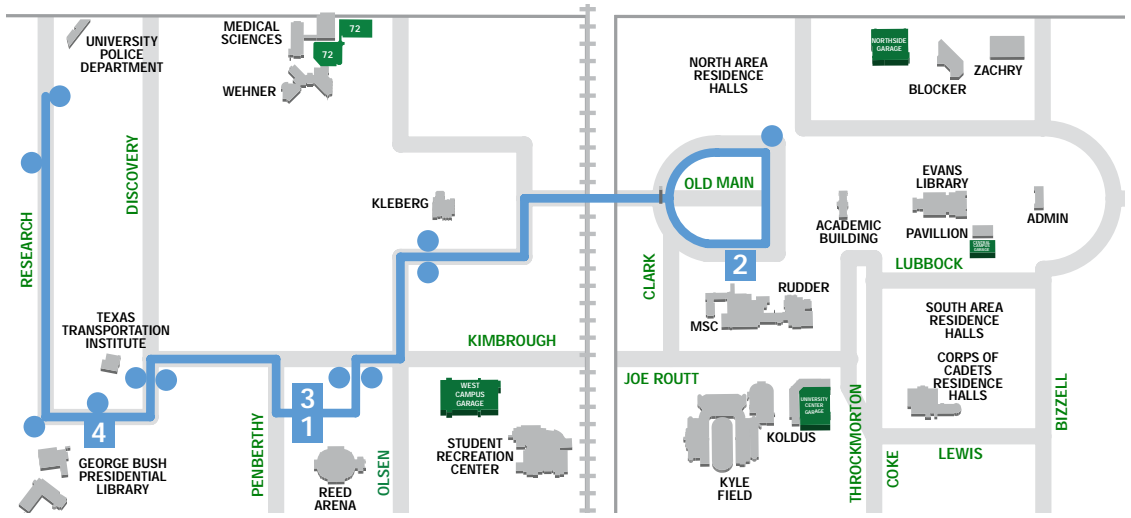

Leave

Arrive

1 Reed Arena	2 MSC	3 Reed Arena	4 Bush School	1 Reed Arena
7:10	7:20	7:25	7:32	7:35
7:25	7:35	7:40	7:47	7:50
7:35	7:45	7:50	7:57	8:00
7:40	7:50	7:55	8:02	8:05
7:50	8:00	8:05	8:12	8:15
8:00	8:10	8:15	8:22	8:25
8:10	8:20	8:25	8:32	8:35
8:20	8:30	8:35	8:42	8:45
8:30	8:40	8:45	8:52	8:55
8:40	8:50	8:55	9:02	9:05
8:50	9:00	9:05	9:12	9:15
9:00	9:10	9:15	9:22	9:25
9:10	9:20	9:25	9:32	9:35
9:20	9:30	9:35	9:42	9:45
9:30	9:40	9:45	9:52	9:55
9:40	9:50	9:55	10:02	10:05
9:50	10:00	10:05	10:12	10:15
10:00	10:10	10:15	10:22	10:25
10:10	10:20	10:25	10:32	10:35
10:20	10:30	10:35	10:42	10:45
10:30	10:40	10:45	10:52	10:55
10:40	10:50	10:55	11:02	11:05
10:50	11:00	11:05	11:12	11:15
11:00	11:10	11:15	11:22	11:25
11:10	11:20	11:25	11:32	11:35
11:20	11:30	11:35	11:42	11:45
11:30	11:40	11:45	11:52	11:55
11:40	11:50	11:55	12:02	12:05
11:50	12:00	12:05	12:12	12:15
12:00	12:10	12:15	12:22	12:25
12:10	12:20	12:25	12:32	12:35
12:20	12:30	12:35	12:42	12:45

1 Reed Arena	2 MSC	3 Reed Arena	4 Bush School	1 Reed Arena
12:30	12:40	12:45	12:52	12:55
12:40	12:50	12:55	1:02	1:05
12:50	1:00	1:05	1:12	1:15
1:00	1:10	1:15	1:22	1:25
1:10	1:20	1:25	1:32	1:35
1:20	1:30	1:35	1:42	1:45
1:30	1:40	1:45	1:52	1:55
1:40	1:50	1:55	2:02	2:05
1:50	2:00	2:05	2:12	2:15
2:00	2:10	2:15	2:22	2:25
2:10	2:20	2:25	2:32	2:35
2:20	2:30	2:35	2:42	2:45
2:30	2:40	2:45	2:52	2:55
2:40	2:50	2:55	3:02	3:05
2:50	3:00	3:05	3:12	3:15
3:00	3:10	3:15	3:22	3:25
3:10	3:20	3:25	3:32	3:35
3:20	3:30	3:35	3:42	3:45
3:30	3:40	3:45	3:52	3:55
3:40	3:50	3:55	4:02	4:05
3:50	4:00	4:05	4:12	4:15
4:00	4:10	4:15	4:22	4:25
4:10	4:20	4:25	4:32	4:35
4:20	4:30	4:35	4:42	4:45
4:30	4:40	4:45	4:52	4:55
4:40	4:50	4:55	5:02	5:05
4:50	5:00	5:05	5:12	5:15
5:00	5:10	5:15	5:22	5:25
5:10	5:20	5:25	5:32	5:35
5:20	5:30	5:35	5:42	5:45
5:30	5:40	5:45	5:52	5:55
5:40	5:50	5:55	6:02	6:05

1 Reed Arena	2 MSC	3 Reed Arena	4 Bush School	1 Reed Arena
5:50	6:00	6:05	6:12	6:15
6:00	6:10	6:15	6:22	6:25
6:20	6:30	6:35	6:42	6:45
6:50	7:00	7:05	7:12	7:15
7:50	8:00	8:05	8:12	8:15
8:50	9:00	9:05	9:12	9:15
9:50	10:00	10:05	10:12	10:15
10:50	11:00	11:05	11:12	11:15
11:50	12:00	12:05	12:12	12:15

Leave times are Monday - Friday