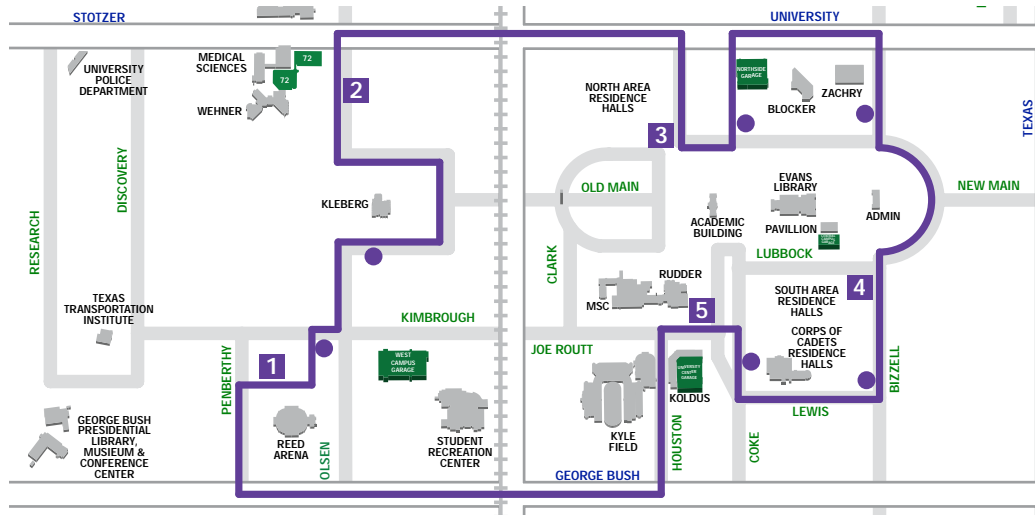

01

Bonfire
transport.tamu.edu

979.847.RIDE

Leave

Arrive

1 Reed Arena	2 Wehner	3 Fish Pond	4 Commons	5 Rudder	1 Reed Arena
7:05	7:08	7:11	7:17	7:22	7:27
7:25	7:28	7:31	7:38	7:44	7:50
7:35	7:38	7:41	7:48	7:54	8:00
7:45	7:48	7:51	7:58	8:04	8:10
7:55	7:58	8:01	8:08	8:14	8:20
8:05	8:08	8:11	8:18	8:24	8:30
8:15	8:18	8:21	8:28	8:34	8:40
8:25	8:28	8:31	8:38	8:44	8:50
8:35	8:38	8:41	8:48	8:54	9:00
8:45	8:48	8:51	8:58	9:04	9:10
8:55	8:58	9:01	9:08	9:14	9:20
9:05	9:08	9:11	9:18	9:24	9:30
9:15	9:18	9:21	9:28	9:34	9:40
9:25	9:28	9:31	9:38	9:44	9:50
9:35	9:38	9:41	9:48	9:54	10:00
9:45	9:48	9:51	9:58	10:04	10:10
9:55	9:58	10:01	10:08	10:14	10:20
10:05	10:08	10:11	10:18	10:24	10:30
10:15	10:18	10:21	10:28	10:34	10:40
10:25	10:28	10:31	10:38	10:44	10:50
10:35	10:38	10:41	10:48	10:54	11:00
10:45	10:48	10:51	10:58	11:04	11:10
10:55	10:58	11:01	11:08	11:14	11:20
11:05	11:08	11:11	11:18	11:24	11:30
11:15	11:18	11:21	11:28	11:34	11:40
11:25	11:28	11:31	11:38	11:44	11:50
11:35	11:38	11:41	11:48	11:54	12:00
11:45	11:48	11:51	11:58	12:04	12:10
11:55	11:58	12:01	12:08	12:14	12:20
12:05	12:08	12:11	12:18	12:24	12:30
12:15	12:18	12:21	12:28	12:34	12:40
12:25	12:28	12:31	12:38	12:44	12:50

Leave times are Monday - Friday

OFF-CAMPUS TRANSIT ROUTES

● 12 (Reveille)	● 27 (Ring Dance)
● 15 (Old Army)	● 31 (Elephant Walk)
● 22 (Excel)	● 33 (Texas Aggies)
● 26 (Rudder)	● 34 (Fish Camp)
	● 36 (Cotton Bowl)