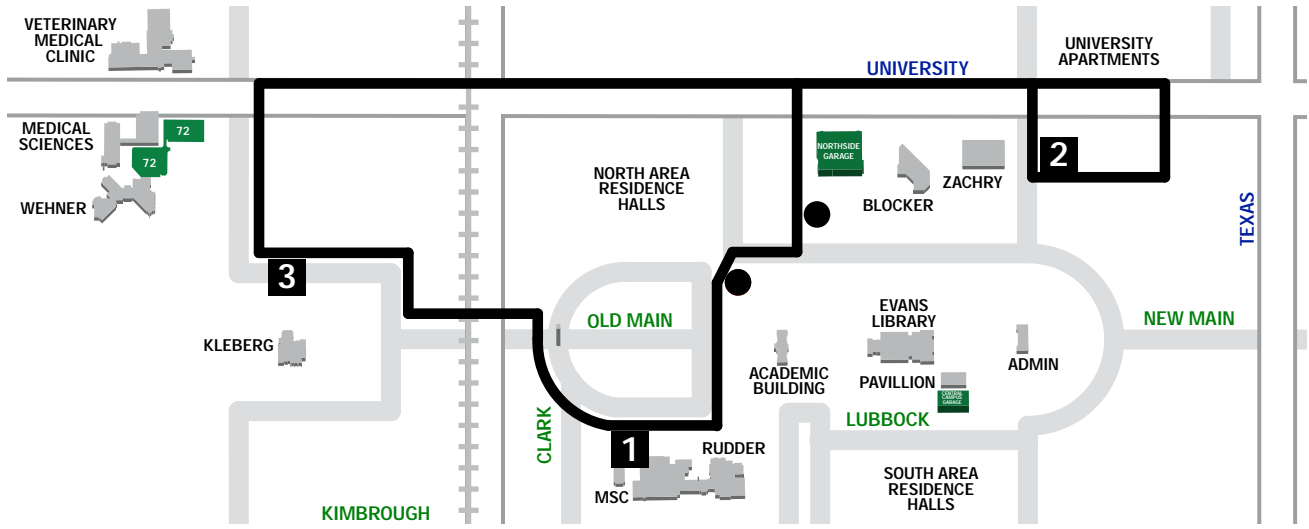

Leave Arrive

1 MSC	2 WERC	3 Wehner	1 MSC
7:05	7:11	7:17	7:20
7:25	7:31	7:37	7:40
7:40	7:46	7:52	7:55
7:45	7:51	7:57	8:00
7:55	8:01	8:07	8:10
8:05	8:11	8:17	8:20
8:15	8:21	8:27	8:30
8:25	8:31	8:37	8:40
8:35	8:41	8:47	8:50
8:45	8:51	8:57	9:00
8:55	9:01	9:07	9:10
9:05	9:11	9:17	9:20
9:15	9:21	9:27	9:30
9:25	9:31	9:37	9:40
9:35	9:41	9:47	9:50
9:45	9:51	9:57	10:00
9:55	10:01	10:07	10:10
10:05	10:11	10:17	10:20
10:15	10:21	10:27	10:30
10:25	10:31	10:37	10:40
10:35	10:41	10:47	10:50
10:45	10:51	10:57	11:00
10:55	11:01	11:07	11:10
11:05	11:11	11:17	11:20
11:15	11:21	11:27	11:30
11:25	11:31	11:37	11:40
11:35	11:41	11:47	11:50
11:45	11:51	11:57	12:00
11:55	12:01	12:07	12:10

1 MSC	2 WERC	3 Wehner	1 MSC
12:05	12:11	12:17	12:20
12:15	12:21	12:27	12:30
12:25	12:31	12:37	12:40
12:35	12:41	12:47	12:50
12:45	12:51	12:57	1:00
12:55	1:01	1:07	1:10
1:05	1:11	1:17	1:20
1:15	1:21	1:27	1:30
1:25	1:31	1:37	1:40
1:35	1:41	1:47	1:50
1:45	1:51	1:57	2:00
1:55	2:01	2:07	2:10
2:05	2:11	2:17	2:20
2:15	2:21	2:27	2:30
2:25	2:31	2:37	2:40
2:35	2:41	2:47	2:50
2:45	2:51	2:57	3:00
2:55	3:01	3:07	3:10
3:05	3:11	3:17	3:20
3:15	3:21	3:27	3:30
3:25	3:31	3:37	3:40
3:35	3:41	3:47	3:50
3:45	3:51	3:57	4:00
3:55	4:01	4:07	4:10
4:05	4:11	4:17	4:20
4:15	4:21	4:27	4:30
4:25	4:31	4:37	4:40
4:35	4:41	4:47	4:50
4:45	4:51	4:57	5:00

1 MSC	2 WERC	3 Wehner	1 MSC
4:55	5:01	5:07	5:10
5:05	5:11	5:17	5:20
5:15	5:21	5:27	5:30
5:25	5:31	5:37	5:40
5:35	5:41	5:47	5:50
5:45	5:51	5:57	6:00
5:55	6:01	6:07	6:10

Leave times are Monday - Friday