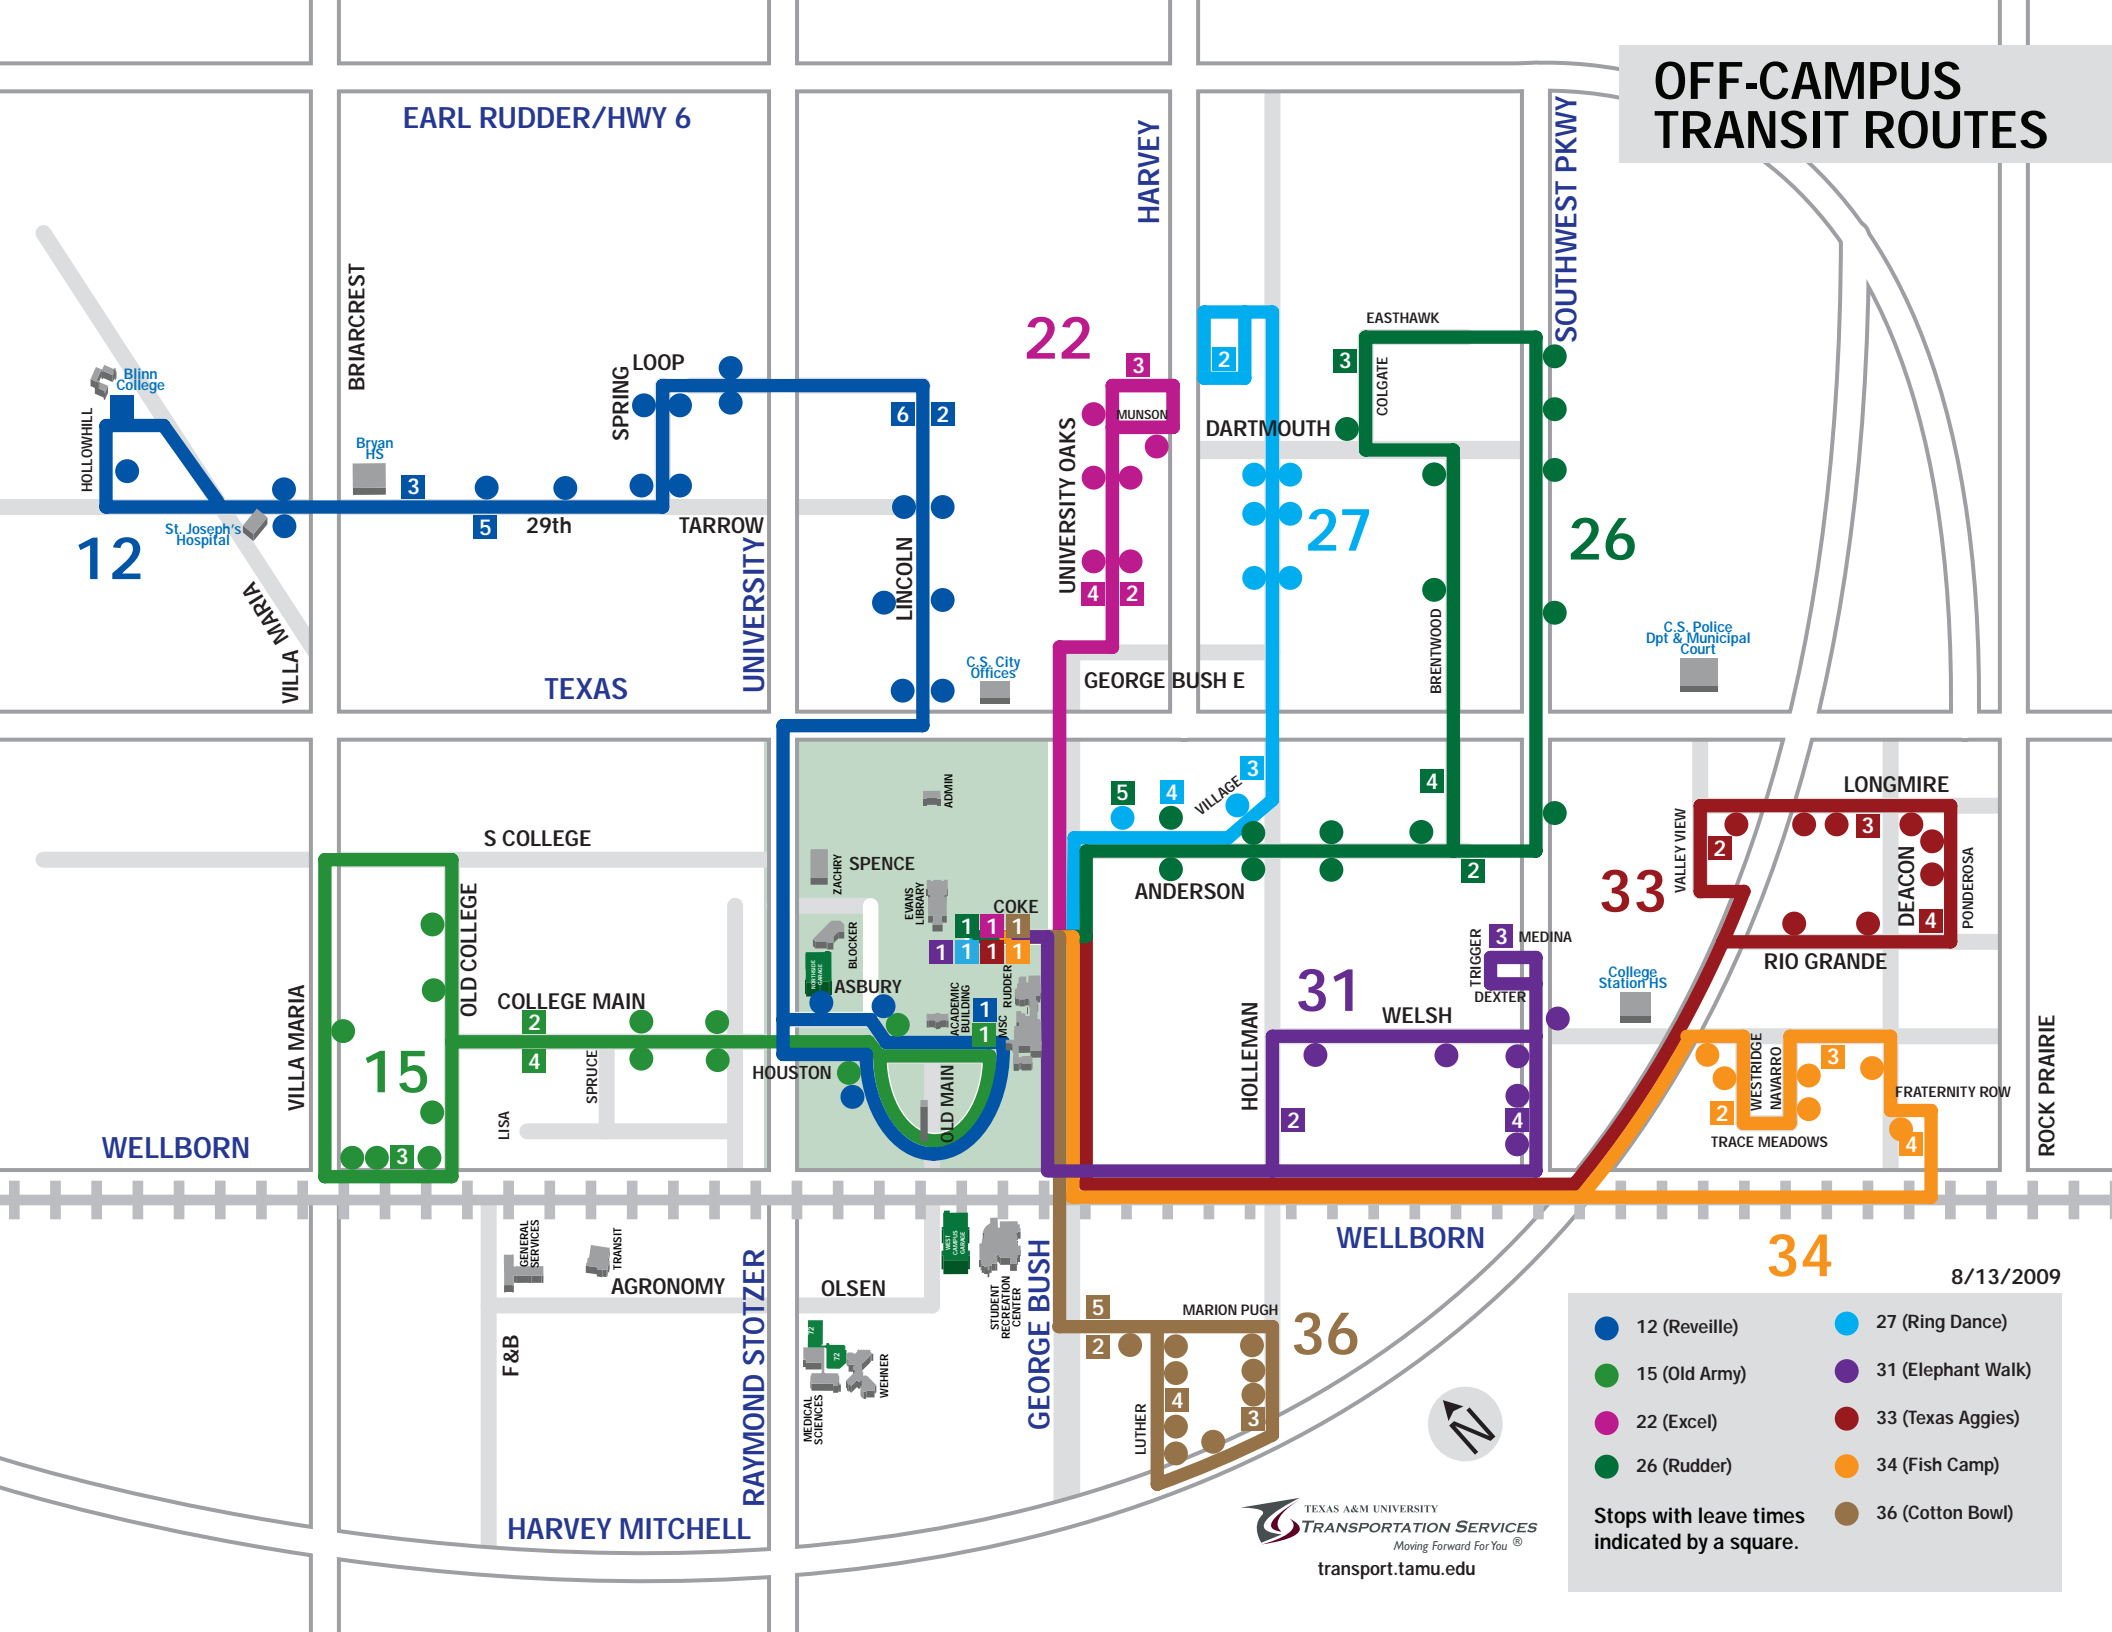

Leave

Arrive

1 Reed Arena	2 MSC	3 Reed Arena	4 Bush School	1 Reed Arena
7:10	7:20	7:25	7:32	7:35
7:25	7:35	7:40	7:47	7:50
7:35	7:45	7:50	7:57	8:00
7:40	7:50	7:55	8:02	8:05
7:50	8:00	8:05	8:12	8:15
8:00	8:10	8:15	8:22	8:25
8:10	8:20	8:25	8:32	8:35
8:20	8:30	8:35	8:42	8:45
8:30	8:40	8:45	8:52	8:55
8:40	8:50	8:55	9:02	9:05
8:50	9:00	9:05	9:12	9:15
9:00	9:10	9:15	9:22	9:25
9:10	9:20	9:25	9:32	9:35
9:20	9:30	9:35	9:42	9:45
9:30	9:40	9:45	9:52	9:55
9:40	9:50	9:55	10:02	10:05
9:50	10:00	10:05	10:12	10:15
10:00	10:10	10:15	10:22	10:25
10:10	10:20	10:25	10:32	10:35
10:20	10:30	10:35	10:42	10:45
10:30	10:40	10:45	10:52	10:55
10:40	10:50	10:55	11:02	11:05
10:50	11:00	11:05	11:12	11:15
11:00	11:10	11:15	11:22	11:25
11:10	11:20	11:25	11:32	11:35
11:20	11:30	11:35	11:42	11:45
11:30	11:40	11:45	11:52	11:55
11:40	11:50	11:55	12:02	12:05
11:50	12:00	12:05	12:12	12:15
12:00	12:10	12:15	12:22	12:25
12:10	12:20	12:25	12:32	12:35
12:20	12:30	12:35	12:42	12:45

1 Reed Arena	2 MSC	3 Reed Arena	4 Bush School	1 Reed Arena
5:50	6:00	6:05	6:12	6:15
6:00	6:10	6:15	6:22	6:25
6:20	6:30	6:35	6:42	6:45
6:50	7:00	7:05	7:12	7:15
7:50	8:00	8:05	8:12	8:15
8:50	9:00	9:05	9:12	9:15
9:50	10:00	10:05	10:12	10:15
10:50	11:00	11:05	11:12	11:15
11:50	12:00	12:05	12:12	12:15

Leave times are Monday - Friday

OFF-CAMPUS TRANSIT ROUTES

● 12 (Reveille)	● 27 (Ring Dance)
● 15 (Old Army)	● 31 (Elephant Walk)
● 22 (Excel)	● 33 (Texas Aggies)
● 26 (Rudder)	● 34 (Fish Camp)
	● 36 (Cotton Bowl)