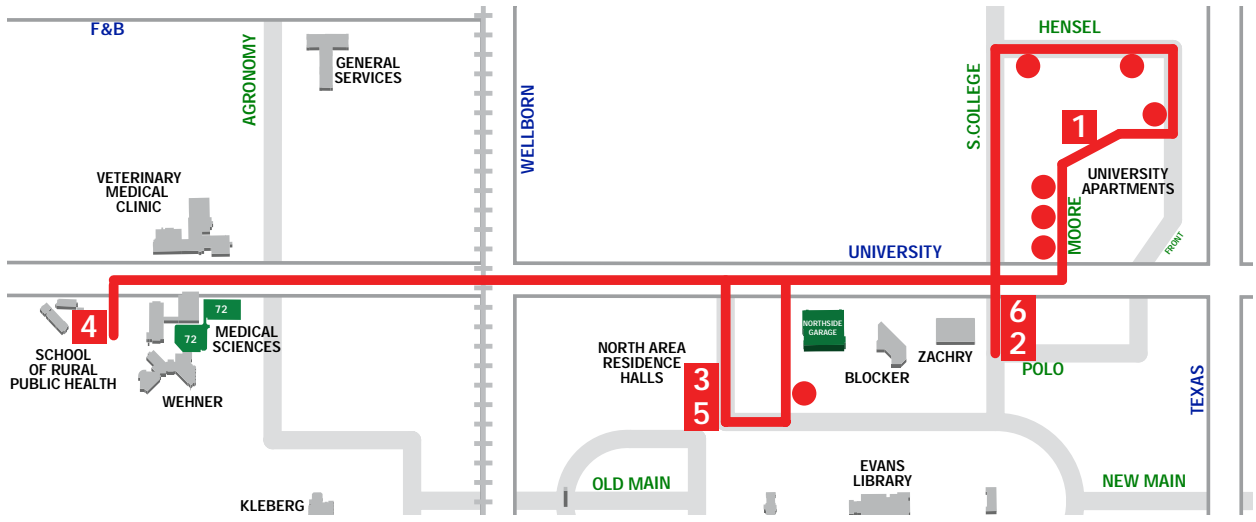

04

Gig 'Em

transport.tamu.edu 979-847-RIDE

Leave

Arrive

1 Community Center	2 Zachry	3 Fish Pond	4 SRPH	5 Fish Pond	6 Zachry	1 Community Center
7:00	7:05	7:12	7:18	7:25	7:30	7:35
7:20	7:25	7:32	7:38	7:45	7:50	7:55
7:40	7:45	7:52	7:58	8:05	8:10	8:15
8:00	8:05	8:12	8:18	8:25	8:30	8:35
8:20	8:25	8:32	8:38	8:45	8:50	8:55
8:40	8:45	8:52	8:58	9:05	9:10	9:15
9:00	9:05	9:12	9:18	9:25	9:30	9:35
9:20	9:25	9:32	9:38	9:45	9:50	9:55
9:40	9:45	9:52	9:58	10:05	10:10	10:15
10:00	10:05	10:12	10:18	10:25	10:30	10:35
10:20	10:25	10:32	10:38	10:45	10:50	10:55
10:40	10:45	10:52	10:58	11:05	11:10	11:15
11:00	11:05	11:12	11:18	11:25	11:30	11:35
11:20	11:25	11:32	11:38	11:45	11:50	11:55
11:40	11:45	11:52	11:58	12:05	12:10	12:15
12:00	12:05	12:12	12:18	12:25	12:30	12:35
12:20	12:25	12:32	12:38	12:45	12:50	12:55
12:40	12:45	12:52	12:58	1:05	1:10	1:15
1:00	1:05	1:12	1:18	1:25	1:30	1:35
1:20	1:25	1:32	1:38	1:45	1:50	1:55
1:40	1:45	1:52	1:58	2:05	2:10	2:15
2:00	2:05	2:12	2:18	2:25	2:30	2:35
2:20	2:25	2:32	2:38	2:45	2:50	2:55
2:40	2:45	2:52	2:58	3:05	3:10	3:15
3:00	3:05	3:12	3:18	3:25	3:30	3:35
3:20	3:25	3:32	3:38	3:45	3:50	3:55
3:40	3:45	3:52	3:58	4:05	4:10	4:15
4:00	4:05	4:12	4:18	4:25	4:30	4:35
4:20	4:25	4:32	4:38	4:45	4:50	4:55
4:40	4:45	4:52	4:58	5:05	5:10	5:15
5:00	5:05	5:12	5:18	5:25	5:30	5:35
5:20	5:25	5:32	5:38	5:45	5:50	5:55

1	2	3	4	5	6	1
5:40	5:45	5:52	5:58	6:05	6:10	6:15
6:00	6:05	6:12	6:18	6:25	6:30	6:35
6:25	6:30	6:35	6:40	6:45	6:50	6:55
7:00	7:05	7:10	7:15	7:20	7:25	7:30
7:35	7:40	7:45	7:50	7:55	8:00	8:05
8:10	8:15	8:20	8:25	8:30	8:35	8:40
8:50	8:55	9:00	9:05	9:10	9:15	9:20
9:25	9:30	9:35	9:40	9:45	9:50	9:55
10:00	10:05	10:10	10:15	10:20	10:25	10:30
10:35	10:40	10:45	10:50	10:55	11:00	11:05
11:10	11:15	11:20	11:25	11:30	11:35	11:40
11:45	11:50	11:55	12:00	12:05	12:10	12:15

Weekend

1	2	3	4	5	6	1
9:00	9:05	9:10	9:15	9:20	9:25	9:30
9:35	9:40	9:45	9:50	9:55	10:00	10:05
10:10	10:15	10:20	10:25	10:30	10:35	10:40
10:45	10:50	10:55	11:00	11:05	11:10	11:15
11:20	11:25	11:30	11:35	11:40	11:45	11:50
11:55	12:00	12:05	12:10	12:15	12:20	12:25
12:30	12:35	12:40	12:45	12:50	12:55	1:00
1:05	1:10	1:15	1:20	1:25	1:30	1:35
1:40	1:45	1:50	1:55	2:00	2:05	2:10
2:15	2:20	2:25	2:30	2:35	2:40	2:45
2:50	2:55	3:00	3:05	3:10	3:15	3:20
3:25	3:30	3:35	3:40	3:45	3:50	3:55
4:00	4:05	4:10	4:15	4:20	4:25	4:30
4:35	4:40	4:45	4:50	4:55	5:00	5:05
5:10	5:15	5:20	5:25	5:30	5:35	5:40
5:45	5:50	5:55	6:00	6:05	6:10	6:15