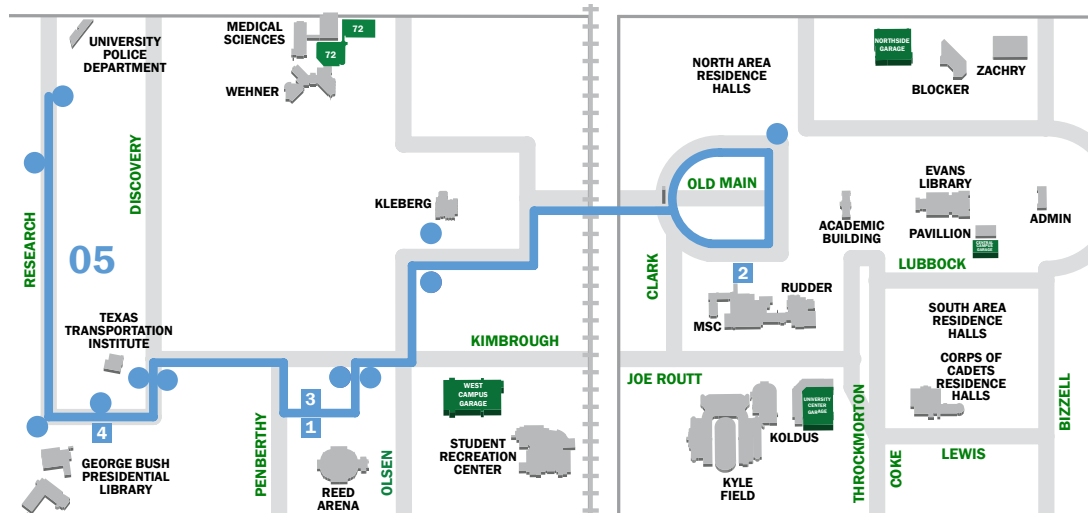

05

Bush School Break/Summer

Leave Arrive

1 Reed Arena	2 MSC	3 Reed Arena	4 Bush School	1 Reed Arena
7:00	7:10	7:15	7:22	7:25
7:30	7:40	7:45	7:52	7:55
8:00	8:10	8:15	8:22	8:25
8:30	8:40	8:45	8:52	8:55
9:00	9:10	9:15	9:22	9:25
9:30	9:40	9:45	9:52	9:55
10:00	10:10	10:15	10:22	10:25
10:30	10:40	10:45	10:52	10:55
11:00	11:10	11:15	11:22	11:25
11:30	11:40	11:45	11:52	11:55
12:00	12:10	12:15	12:22	12:25
12:30	12:40	12:45	12:52	12:55
1:00	1:10	1:15	1:22	1:25
1:30	1:40	1:45	1:52	1:55
2:00	2:10	2:15	2:22	2:25
2:30	2:40	2:45	2:52	2:55
3:00	3:10	3:15	3:22	3:25
3:30	3:40	3:45	3:52	3:55
4:00	4:10	4:15	4:22	4:25
4:30	4:40	4:45	4:52	4:55
5:00	5:10	5:15	5:22	5:25
5:30	5:40	5:45	5:52	5:55
6:00	6:10	6:15	6:22	6:25

Leave times are
Monday - Friday