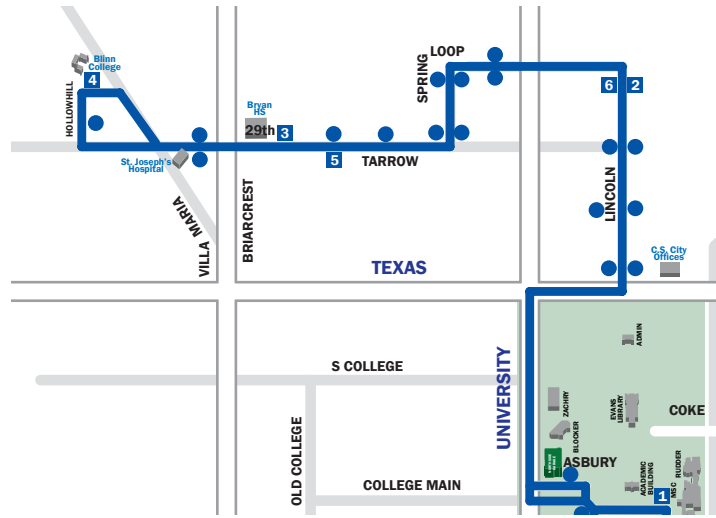

12

Reveille Break/Summer

Leave

Arrive

1 MSC	2 Munson	3 Quail Hollow	4 Blinn	5 Willow Oaks	6 Munson	1 MSC
			7:05	7:13	7:21	7:30
7:35	7:43	7:50	8:00	8:09	8:17	8:30
8:35	8:43	8:50	9:00	9:09	9:17	9:30
9:35	9:43	9:50	10:00	10:09	10:17	10:30
10:35	10:43	10:50	11:00	11:09	11:17	11:30
11:35	11:43	11:50	12:00	12:09	12:17	12:30
12:35	12:43	12:50	1:00	1:09	1:17	1:30
1:35	1:43	1:50	2:00	2:09	2:17	2:30
2:35	2:43	2:50	3:00	3:09	3:17	3:30
3:35	3:43	3:50	4:00	4:09	4:17	4:30
4:35	4:43	4:50	5:00	5:09	5:17	5:30
5:35	5:43	5:50	6:00	6:09	6:17	6:30

Leave times are
Monday - Friday