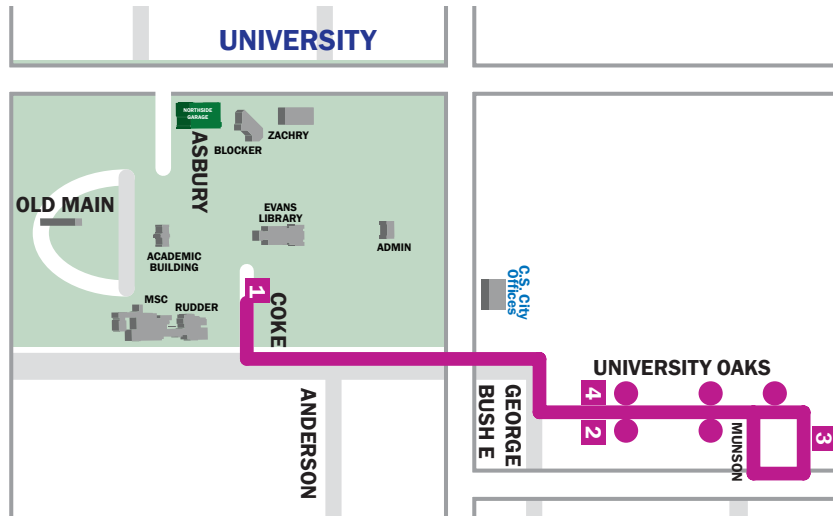

22

Excel Break/Summer

Leave

Arrive

| 1 Trigon | 2 Campus View | 3 Plantation Oaks | 4 Cambridge | 1 Trigon |
|----------|---------------|-------------------|-------------|----------|
| 7:00 | 7:07 | 7:13 | 7:17 | 7:25 |
| 7:30 | 7:37 | 7:43 | 7:47 | 7:55 |
| 8:00 | 8:07 | 8:13 | 8:17 | 8:25 |
| 8:30 | 8:37 | 8:43 | 8:47 | 8:55 |
| 9:00 | 9:07 | 9:13 | 9:17 | 9:25 |
| 9:30 | 9:37 | 9:43 | 9:47 | 9:55 |
| 10:00 | 10:07 | 10:13 | 10:17 | 10:25 |
| 10:30 | 10:37 | 10:43 | 10:47 | 10:55 |
| 11:00 | 11:07 | 11:13 | 11:17 | 11:25 |
| 11:30 | 11:37 | 11:43 | 11:47 | 11:55 |
| 12:00 | 12:07 | 12:13 | 12:17 | 12:25 |
| 12:30 | 12:37 | 12:43 | 12:47 | 12:55 |
| 1:00 | 1:07 | 1:13 | 1:17 | 1:25 |
| 1:30 | 1:37 | 1:43 | 1:47 | 1:55 |
| 2:00 | 2:07 | 2:13 | 2:17 | 2:25 |
| 2:30 | 2:37 | 2:43 | 2:47 | 2:55 |
| 3:00 | 3:07 | 3:13 | 3:17 | 3:25 |
| 3:30 | 3:37 | 3:43 | 3:47 | 3:55 |
| 4:00 | 4:07 | 4:13 | 4:17 | 4:25 |
| 4:30 | 4:37 | 4:43 | 4:47 | 4:55 |
| 5:00 | 5:07 | 5:13 | 5:17 | 5:25 |
| 5:30 | 5:37 | 5:43 | 5:47 | 5:55 |
| 6:00 | 6:07 | 6:13 | 6:17 | 6:25 |