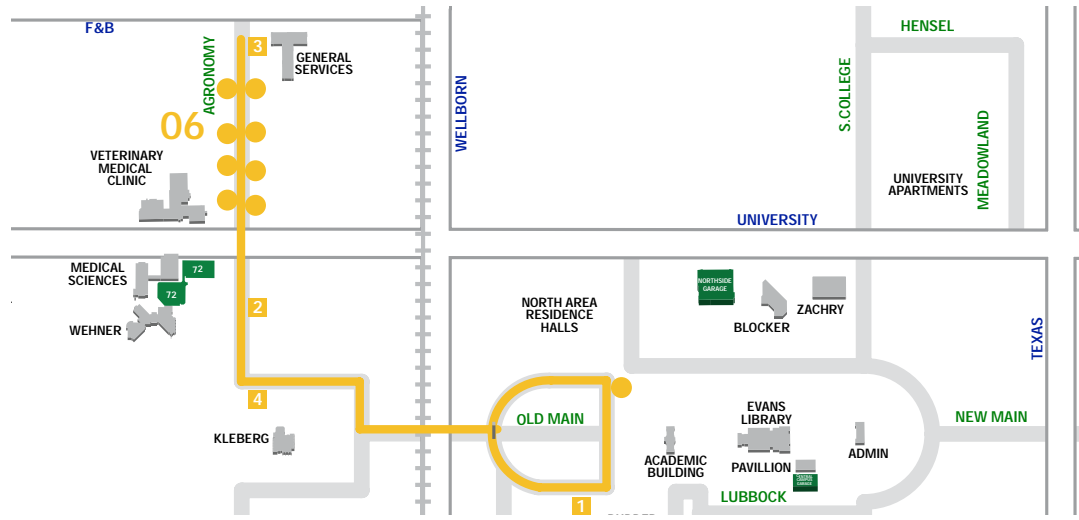

06

12th Man

Break/Summer

Leave

Arrive

1 MSC	2 Lot 72	3 GSC	4 Wehner	1 MSC
7:10	7:13	7:18	7:22	7:25
7:30	7:33	7:38	7:42	7:45
7:50	7:53	7:58	8:02	8:05
8:10	8:13	8:18	8:22	8:25
8:30	8:33	8:38	8:42	8:45
8:50	8:53	8:58	9:02	9:05
9:10	9:13	9:18	9:22	9:25
9:30	9:33	9:38	9:42	9:45
9:50	9:53	9:58	10:02	10:05
10:10	10:13	10:18	10:22	10:25
10:30	10:33	10:38	10:42	10:45
10:50	10:53	10:58	11:02	11:05
11:10	11:13	11:18	11:22	11:25
11:30	11:33	11:38	11:42	11:45
11:50	11:53	11:58	12:02	12:05
12:10	12:13	12:18	12:22	12:25
12:30	12:33	12:38	12:42	12:45
12:50	12:53	12:58	1:02	1:05
1:10	1:13	1:18	1:22	1:25
1:30	1:33	1:38	1:42	1:45
1:50	1:53	1:58	2:02	2:05
2:10	2:13	2:18	2:22	2:25

1 MSC	2 Lot 72	3 GSC	4 Wehner	1 MSC
2:30	2:33	2:38	2:42	2:45
2:50	2:53	2:58	3:02	3:05
3:10	3:13	3:18	3:22	3:25
3:30	3:33	3:38	3:42	3:45
3:50	3:53	3:58	4:02	4:05
4:10	4:13	4:18	4:22	4:25
4:30	4:33	4:38	4:42	4:45
4:50	4:53	4:58	5:02	5:05
5:10	5:13	5:18	5:22	5:25
5:40	5:43	5:48	5:52	5:55

Leave times are
Monday - Friday