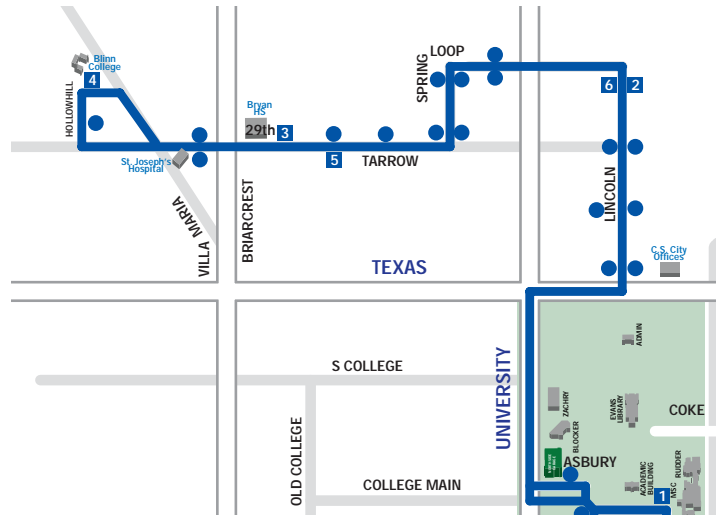

12

Reveille Break/Summer

Leave

Arrive

1 MSC	2 Munson	3 Quail Hollow	4 Blinn	5 Willow Oaks	6 Munson	1 MSC
			7:05	7:13	7:21	7:30
7:35	7:43	7:50	8:00	8:09	8:17	8:30
8:35	8:43	8:50	9:00	9:09	9:17	9:30
9:35	9:43	9:50	10:00	10:09	10:17	10:30
10:35	10:43	10:50	11:00	11:09	11:17	11:30
11:35	11:43	11:50	12:00	12:09	12:17	12:30
12:35	12:43	12:50	1:00	1:09	1:17	1:30
1:35	1:43	1:50	2:00	2:09	2:17	2:30
2:35	2:43	2:50	3:00	3:09	3:17	3:30
3:35	3:43	3:50	4:00	4:09	4:17	4:30
4:35	4:43	4:50	5:00	5:09	5:17	5:30
5:35	5:43	5:50	6:00	6:09	6:17	6:30

Leave times are
Monday - Friday