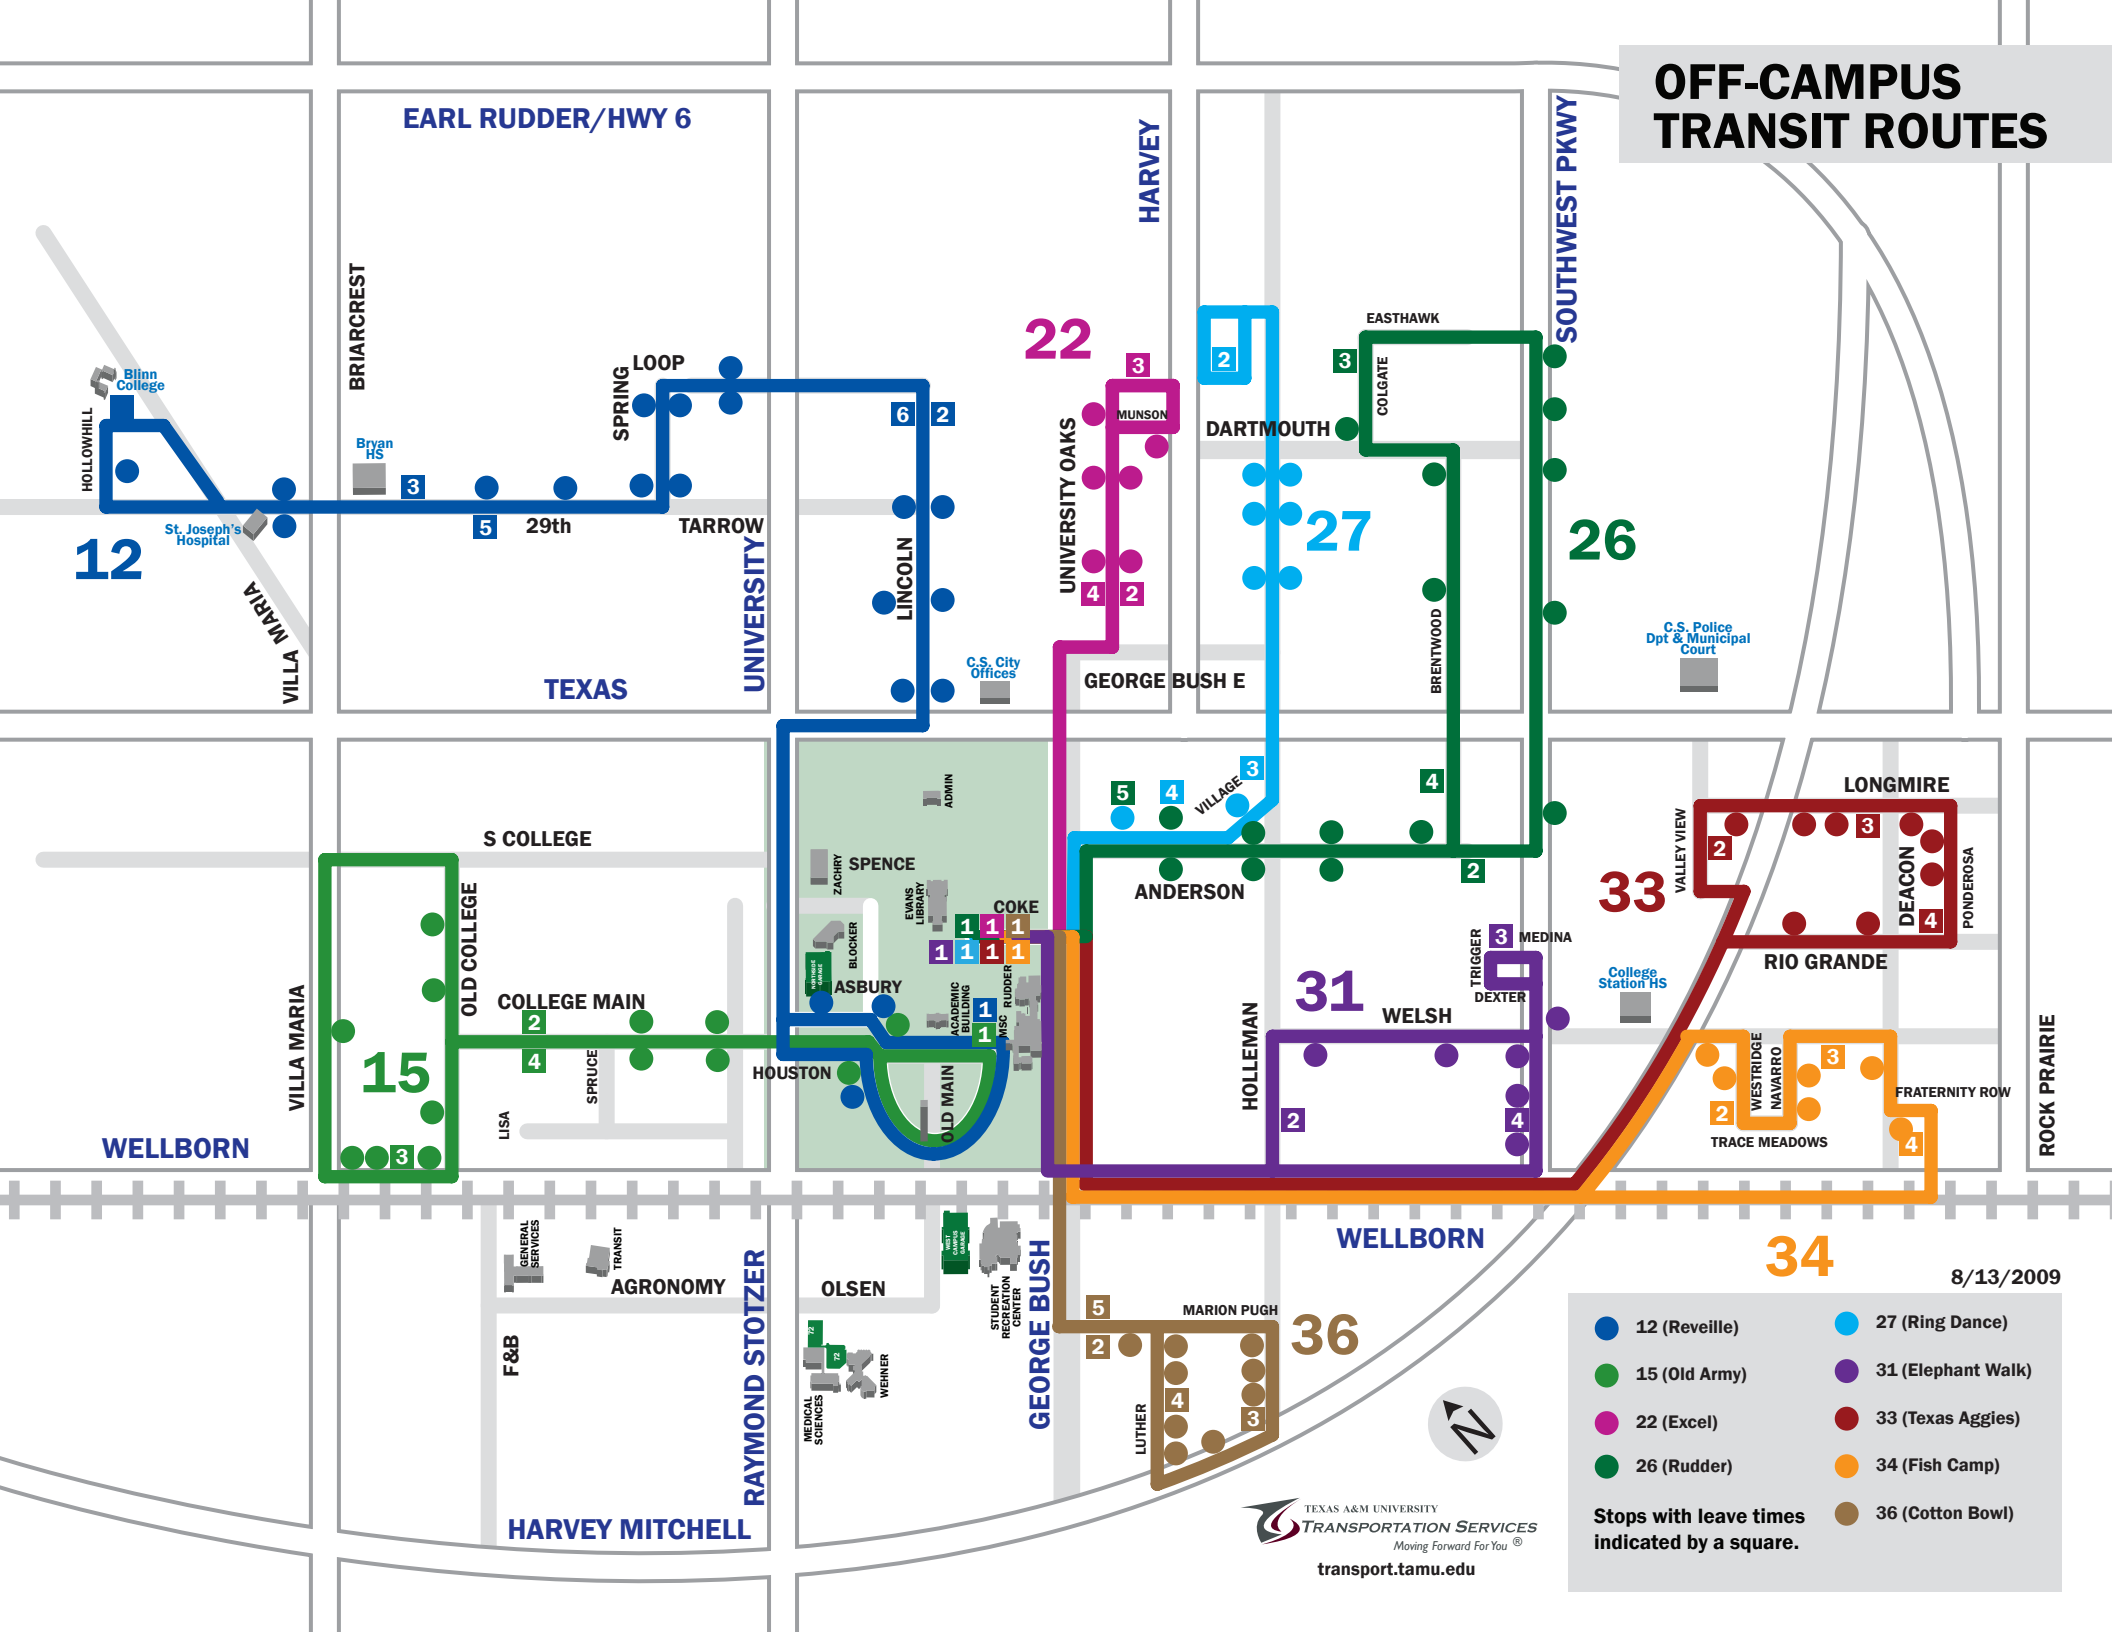

OFF-CAMPUS TRANSIT ROUTES

● 12 (Reveille)	● 27 (Ring Dance)
● 15 (Old Army)	● 31 (Elephant Walk)
● 22 (Excel)	● 33 (Texas Aggies)
● 26 (Rudder)	● 34 (Fish Camp)
	● 36 (Cotton Bowl)

Stops with leave times indicated by a square.