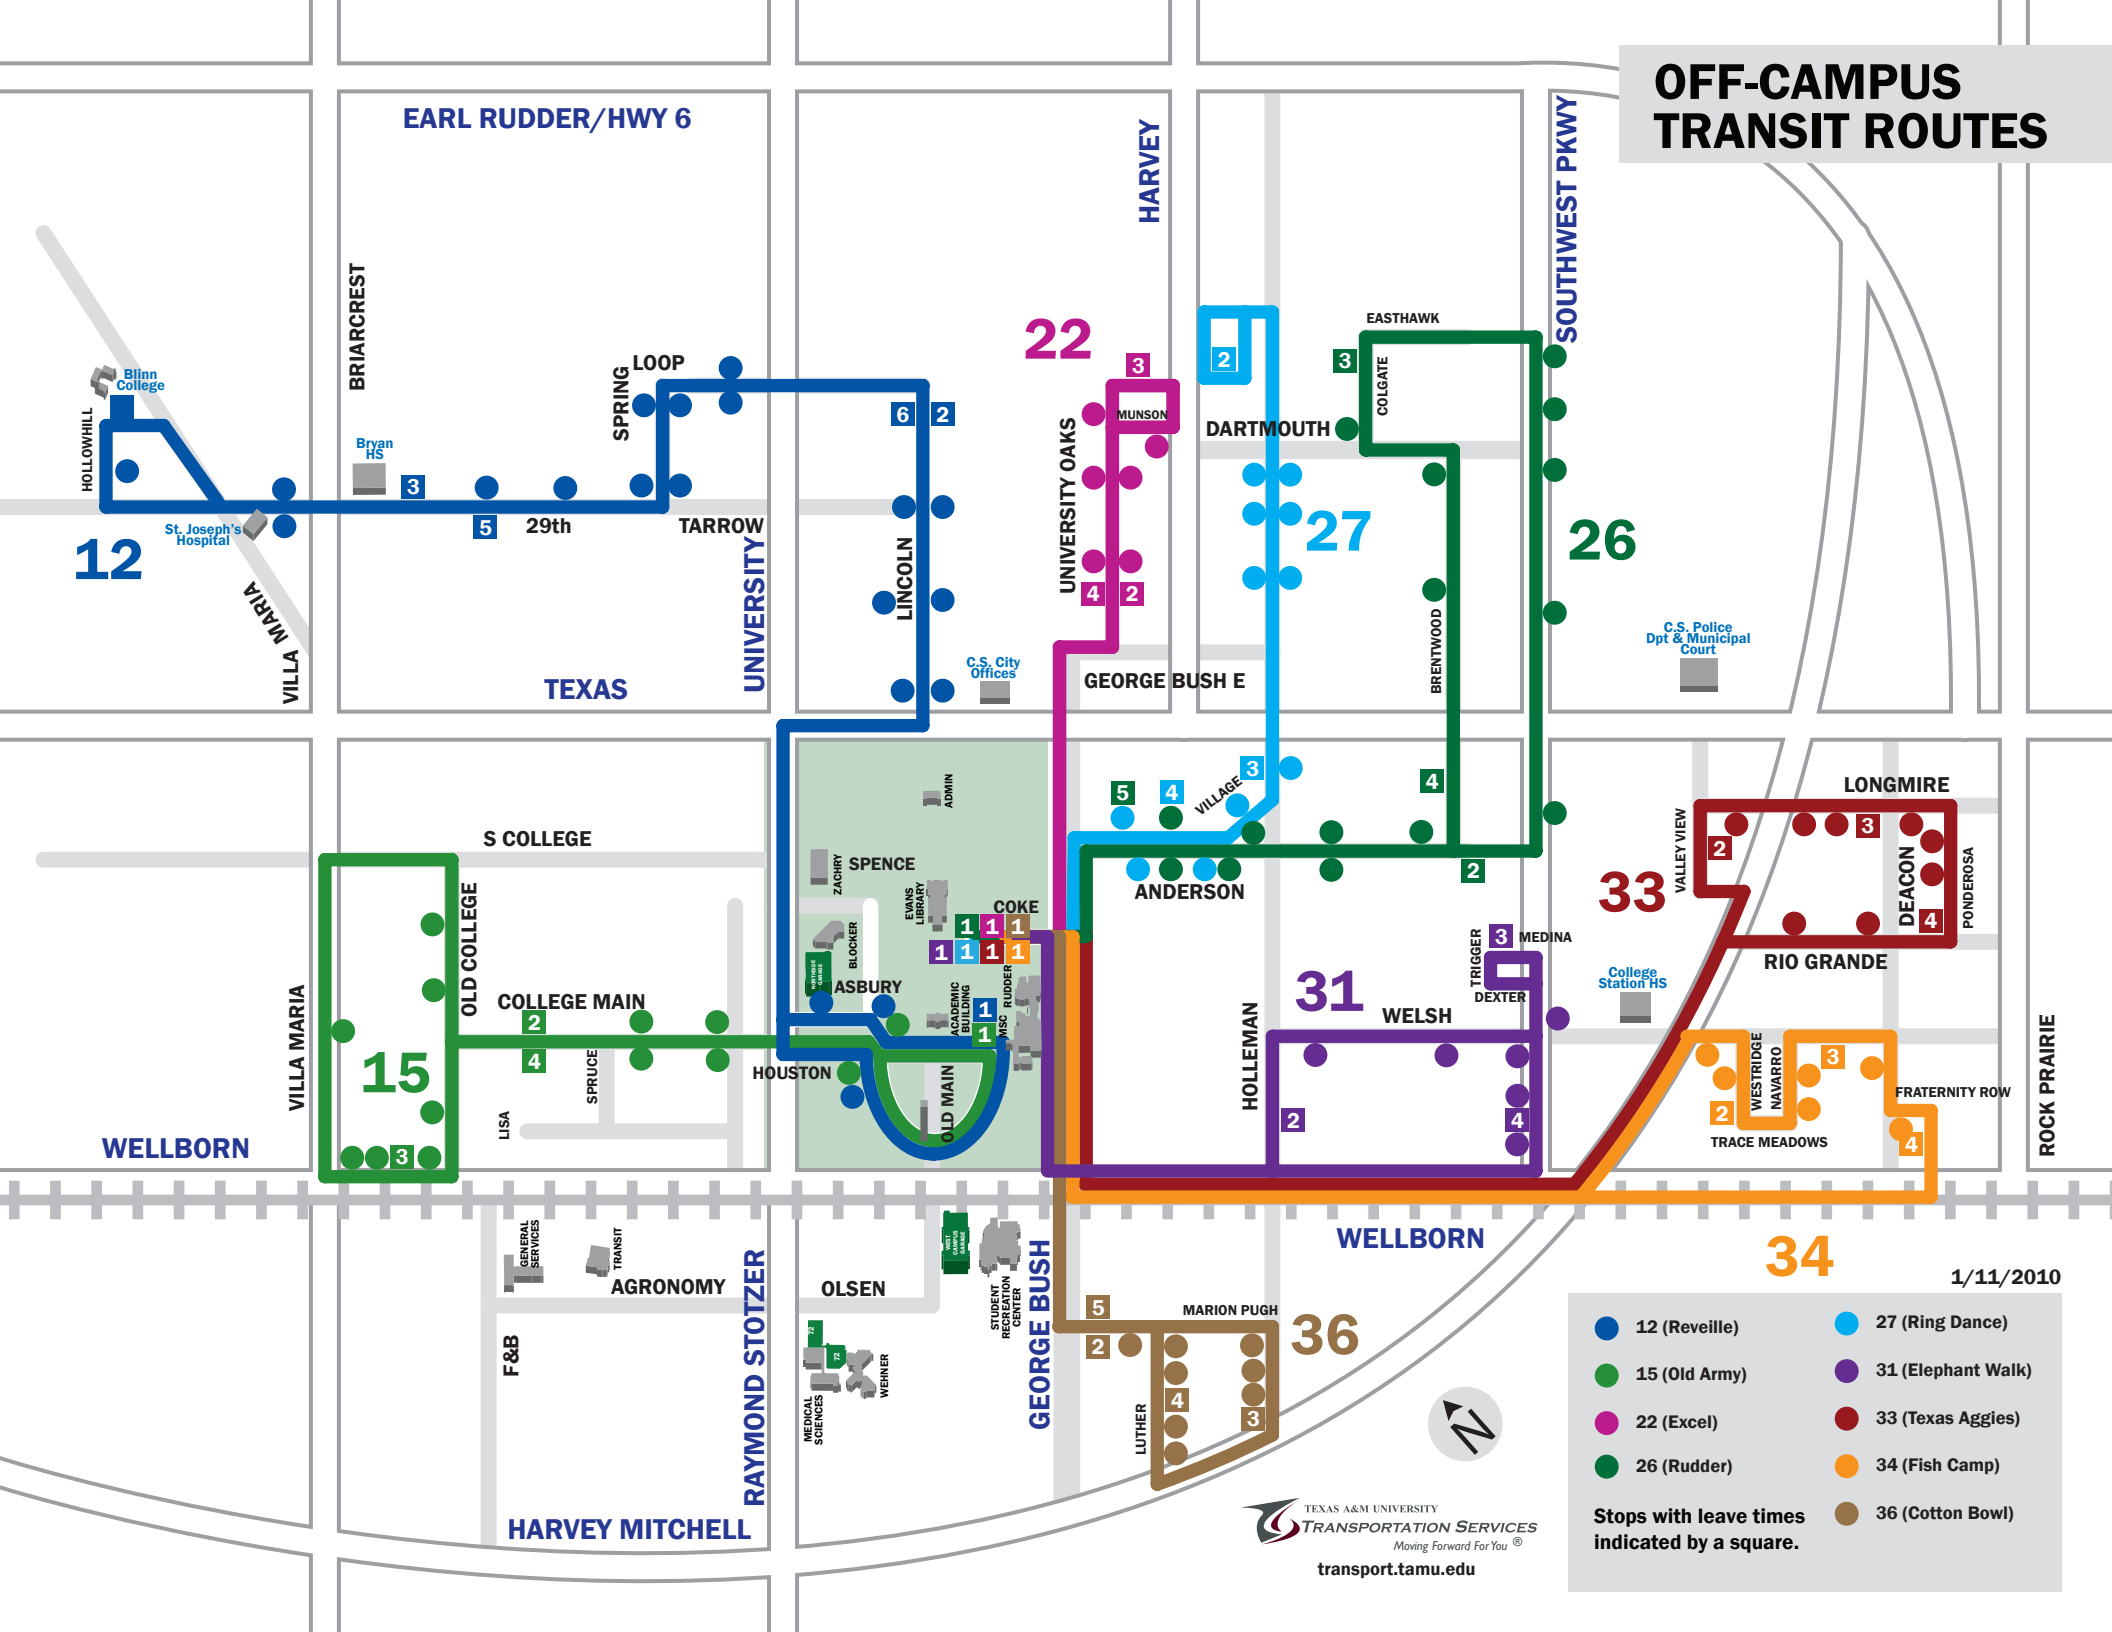

OFF-CAMPUS TRANSIT ROUTES

● 12 (Reveille)	● 27 (Ring Dance)
● 15 (Old Army)	● 31 (Elephant Walk)
● 22 (Excel)	● 33 (Texas Aggies)
● 26 (Rudder)	● 34 (Fish Camp)
	● 36 (Cotton Bowl)

Stops with leave times indicated by a square.