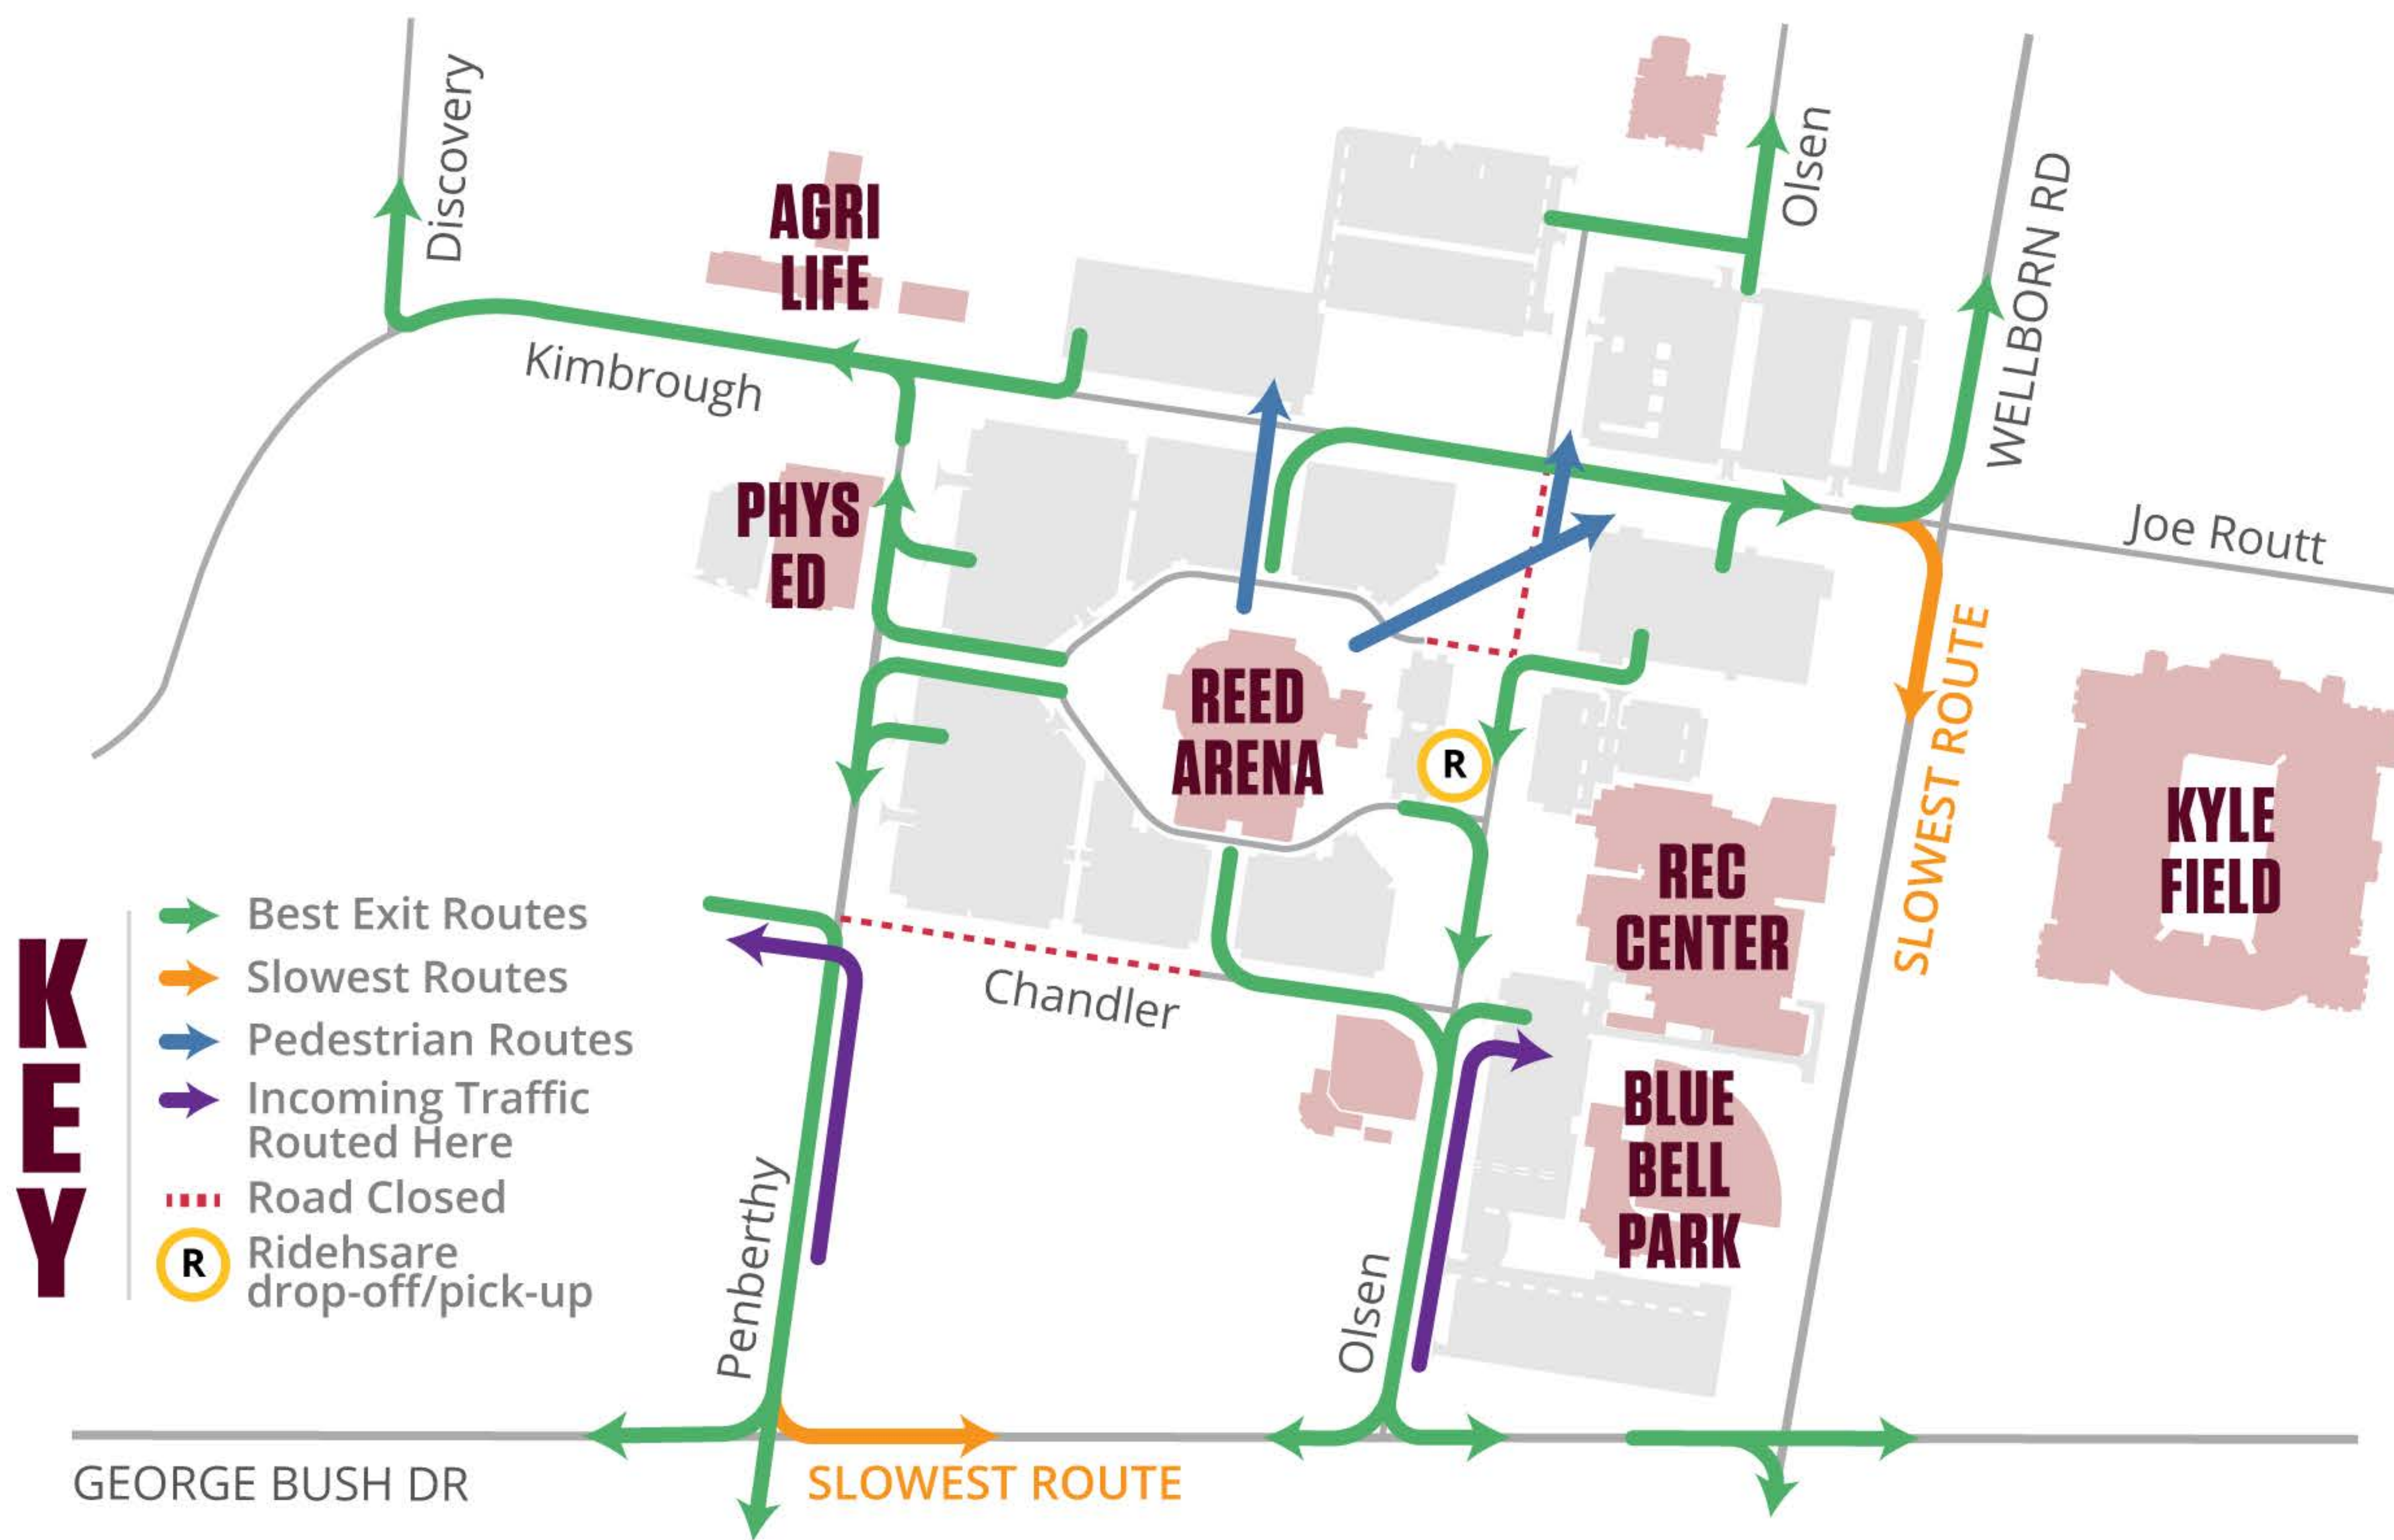

# LEAVING AGGIE BASKETBALL GAMES

Get away from Reed Arena first, then go toward your destination

DESTINATION  
**AGGIELAND**

**AGGIE ATHLETICS**

visit [12thman.com](http://12thman.com) for tickets and athletics info

**FOLLOW US ON TWITTER**

@GetToAggieGame for gameday traffic updates

**WHERE'S MY BUS?**

visit [m.tamu.edu](http://m.tamu.edu) for real-time bus locations