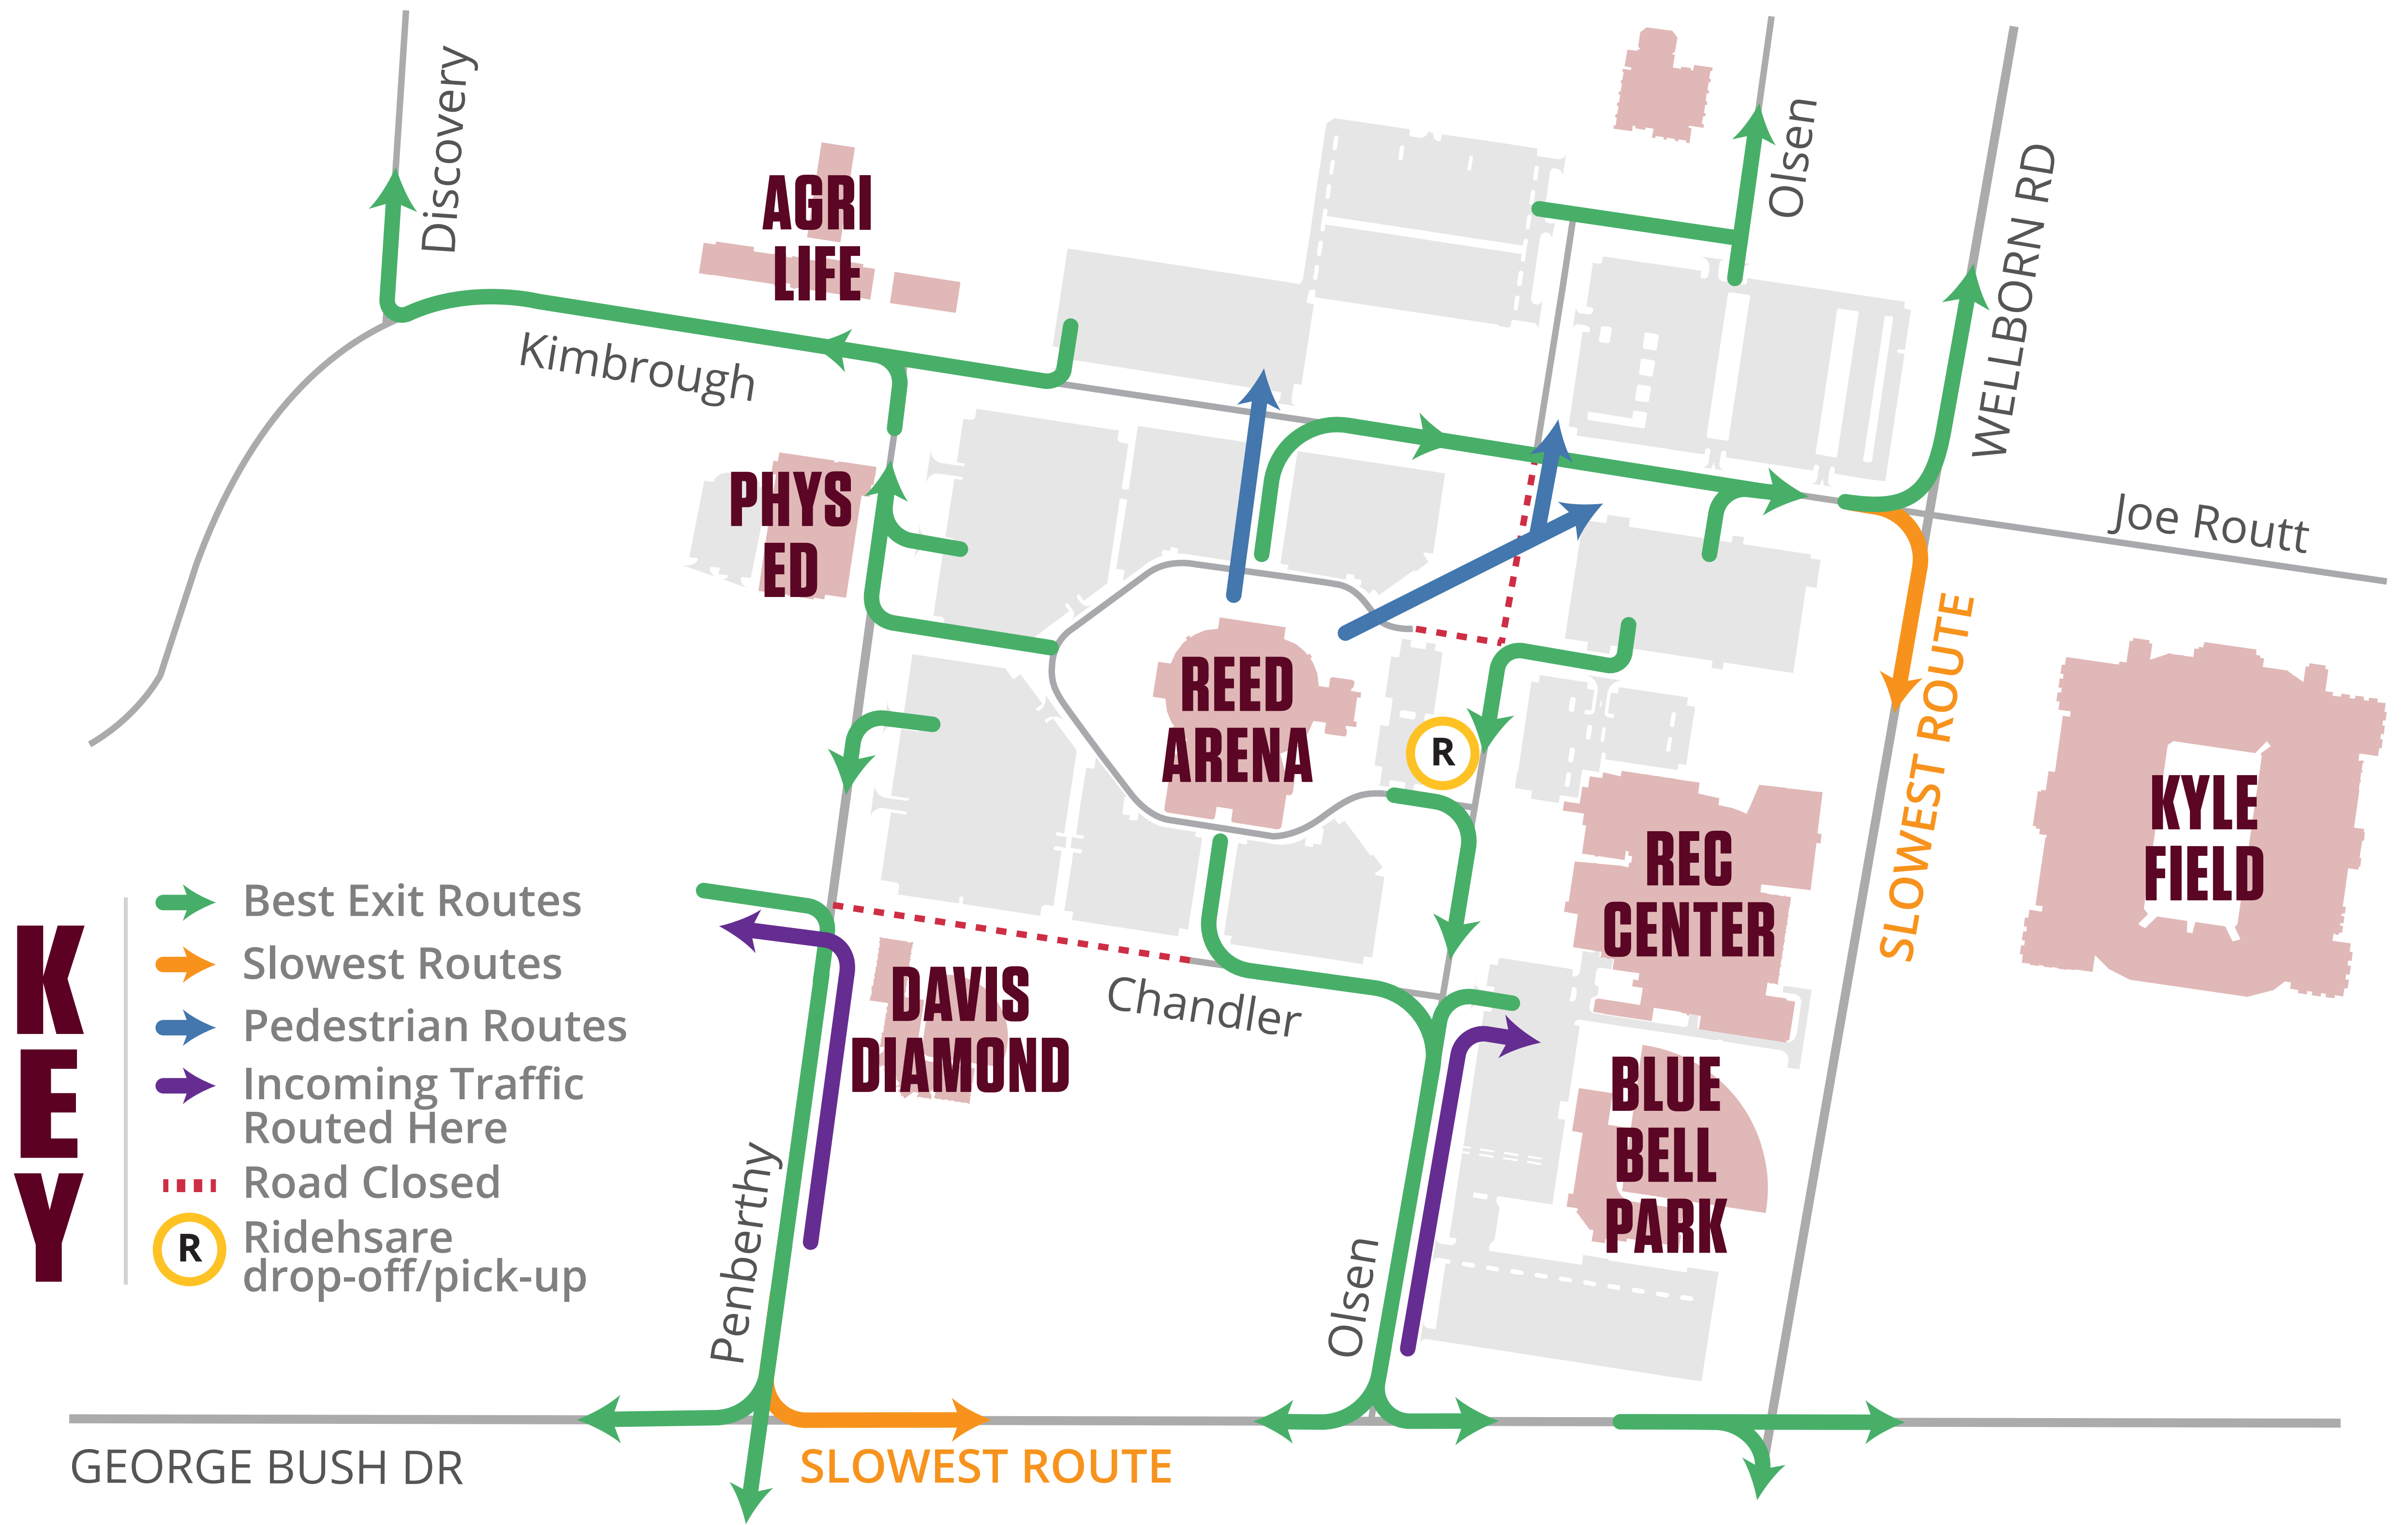

LEAVING AGGIE BASKETBALL GAMES

Get away from Reed Arena first, then go toward your destination

DESTINATION
AGGIELAND

**AGGIE
ATHLETICS**

visit 12thman.com for
tickets and athletics info

**FOLLOW US
ON TWITTER**

@GetToAggieGame for
gameday traffic updates

**WHERE'S
MY BUS?**

visit m.tamu.edu for
real-time bus locations