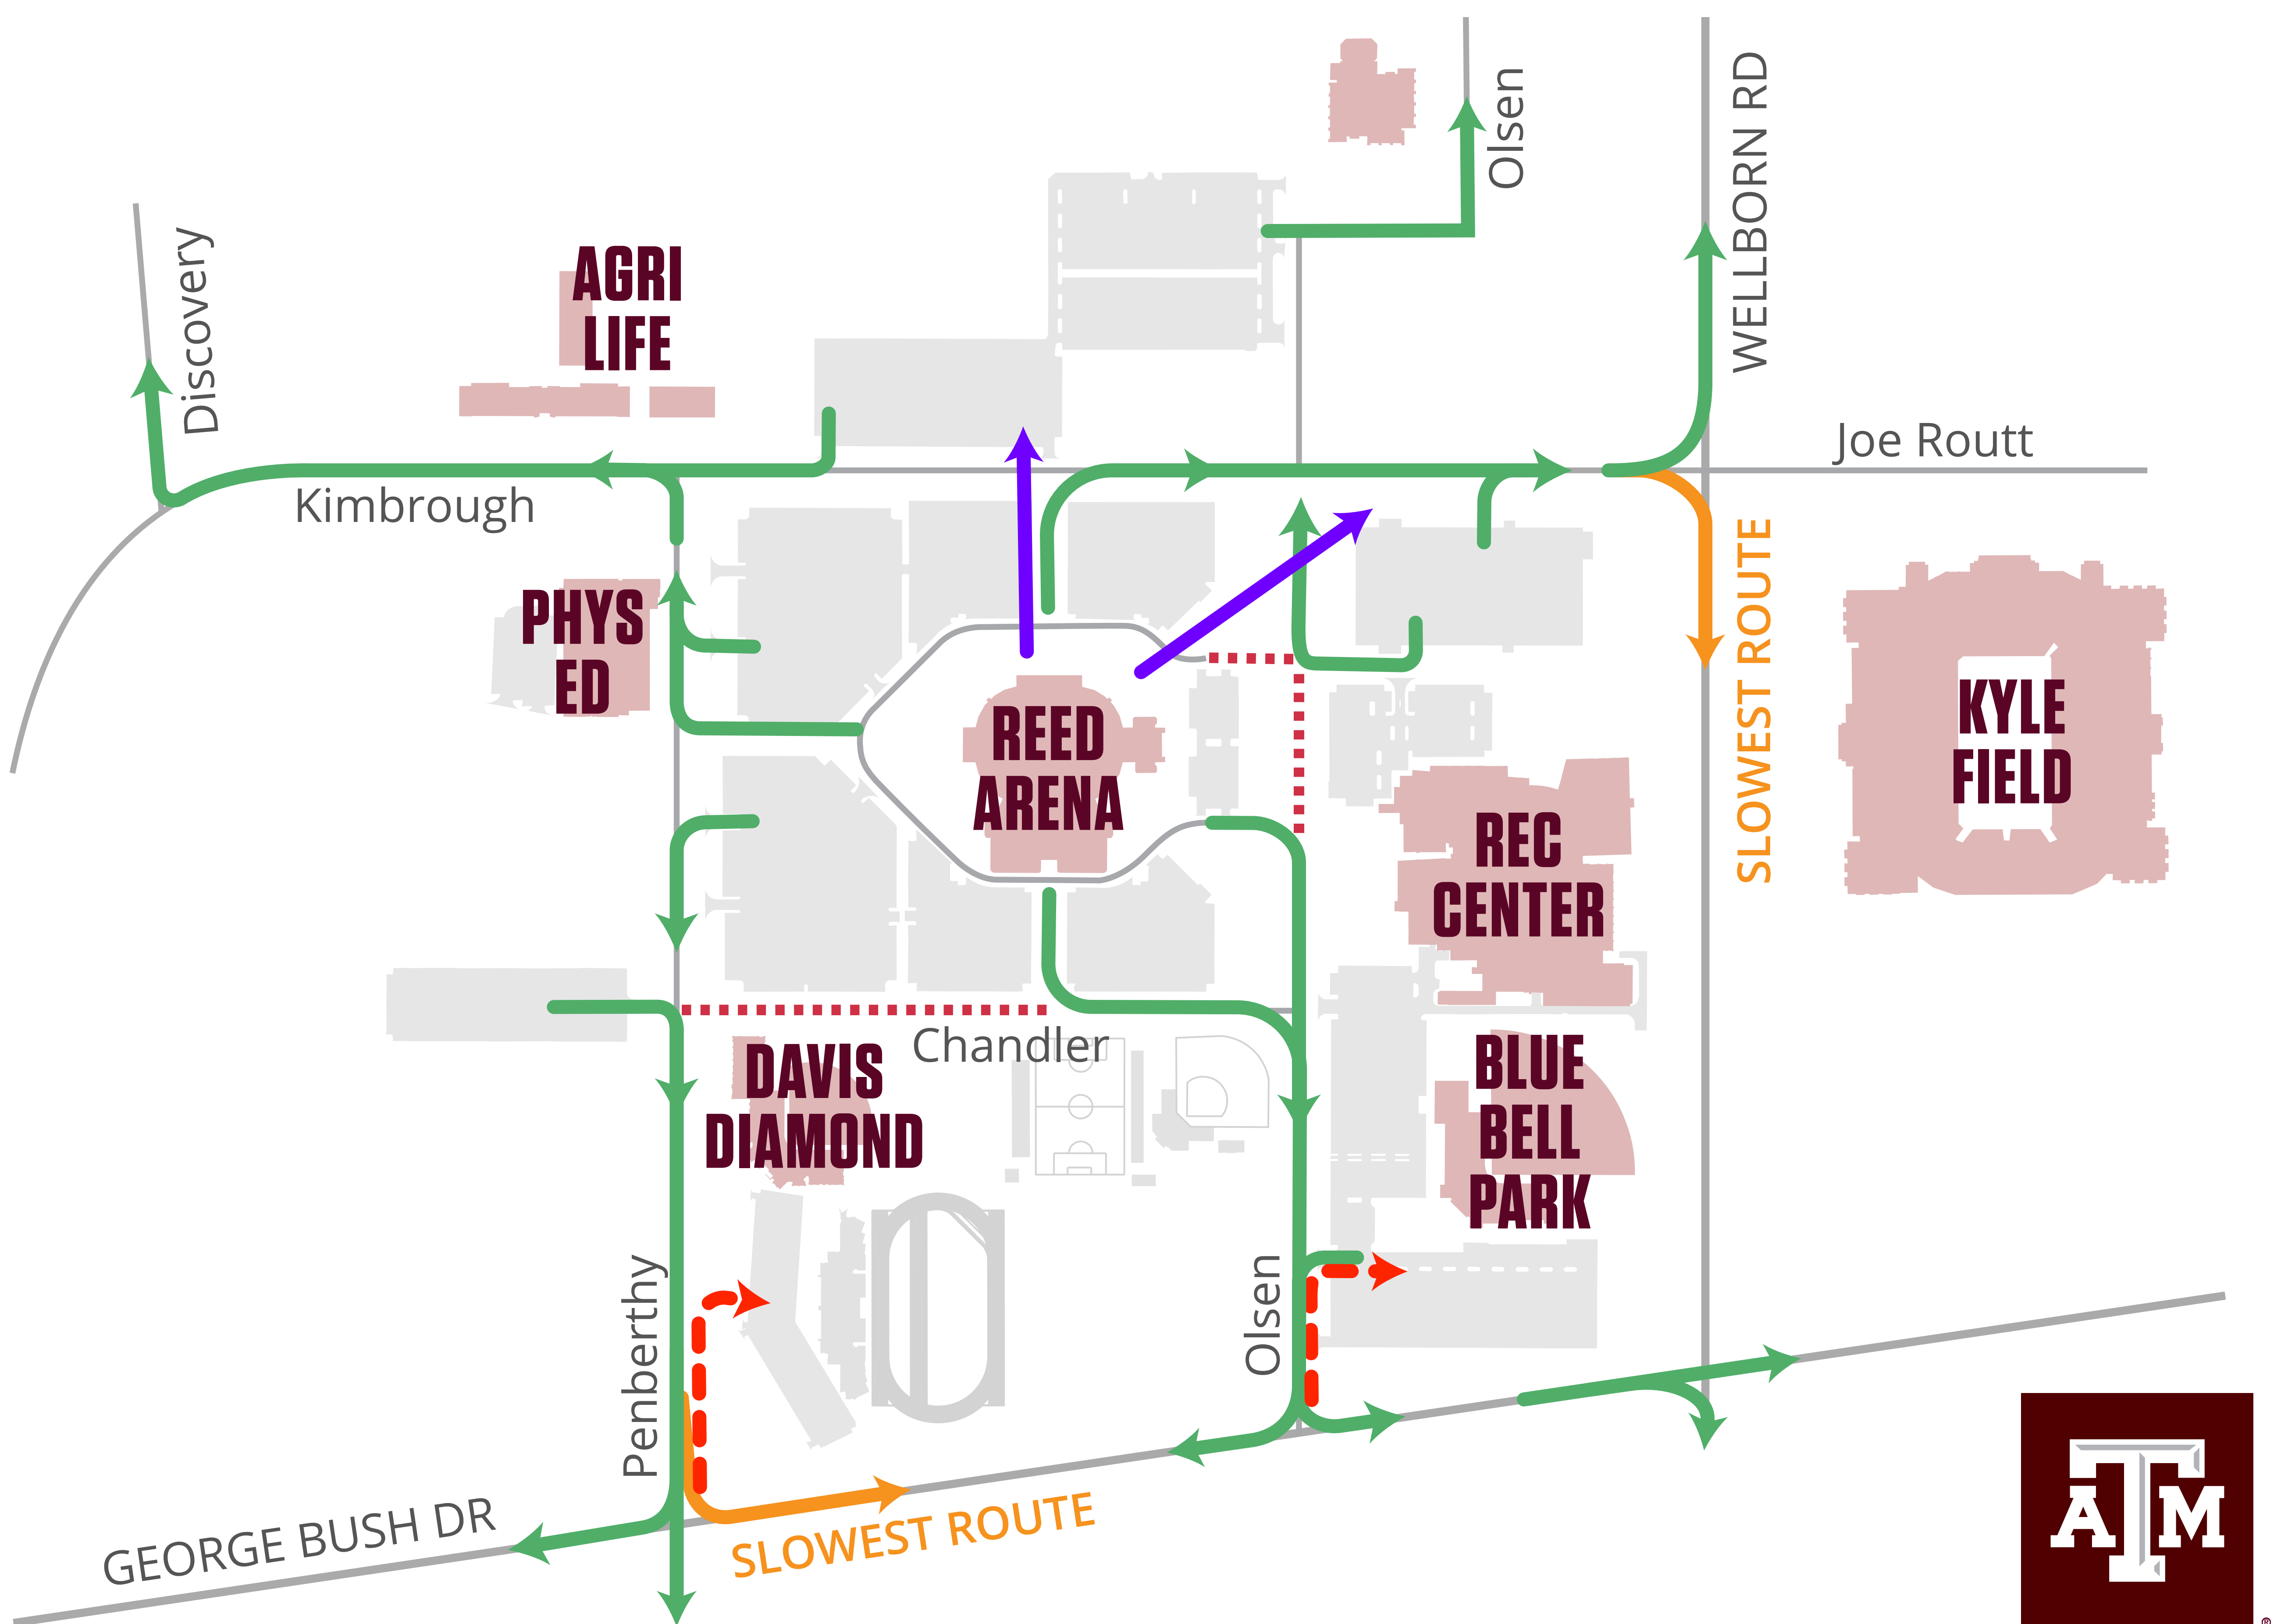

LEAVING REED ARENA

Get away from Reed Arena first, then go toward your destination

KEY

- Best Exit Routes
- Slowest Routes
- Pedestrian Routes
- Incoming Traffic Routed Here
- Road Closed
- Ridehsare drop-off/pick-up

IT'S
GAMEDAY

KNOW BEFORE YOU GO