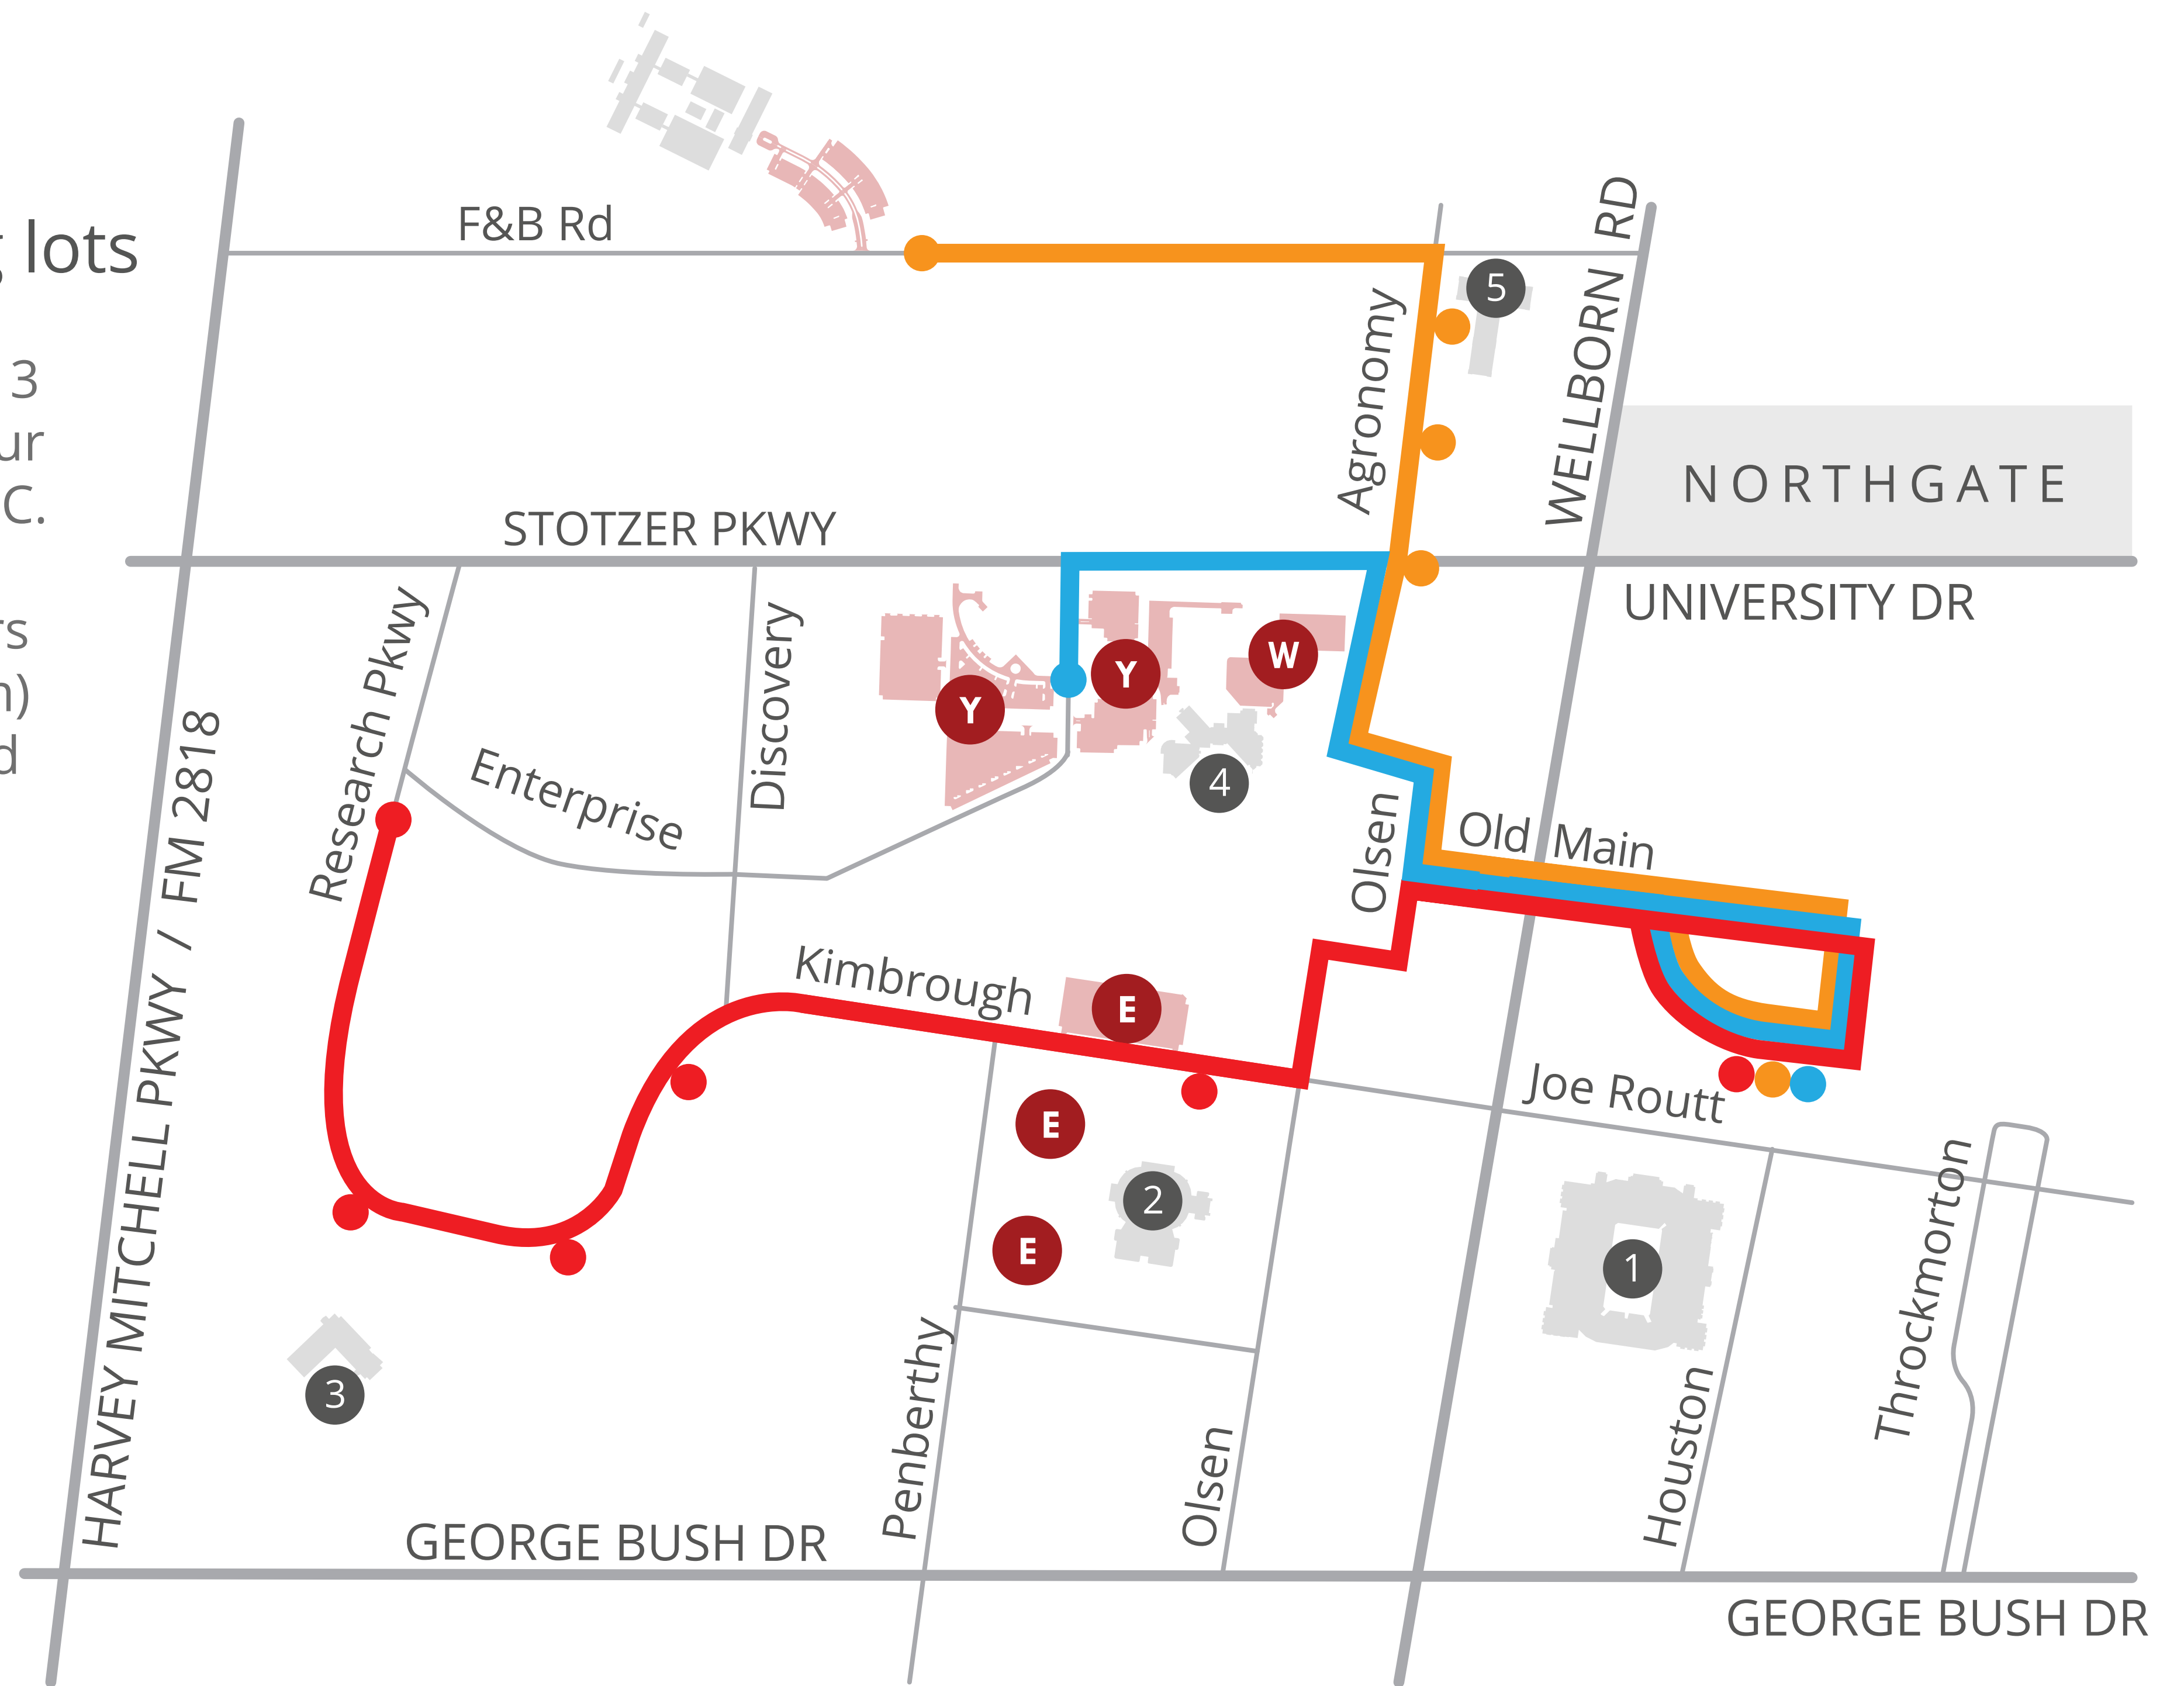

# BUSH LIBRARY, AGRONOMY & STOTZER

football gameday bus routes

Free shuttles from **West Campus** parking lots

**Agronomy** & **Stotzer** operate 3 hours pre-game through 1 hour post-game and stop at the MSC.

**Bush Library** operates 5 hours pre-game (no earlier than 7am) through 1 hour post-game and stops at the MSC.

**Bush Libary Route**

**Agronomy Route**

**Stotzer Route**

**Bus Stop**

**12th Man Parking**

*All routes are accessible for people with disabilities*

**1** Kyle Field

**2** Reed Arena

**3** George Bush Library

**4** Wehner Building

**5** General Services Complex

DESTINATION  
**AGGIELAND**

**AGGIE ATHLETICS**

visit [12thman.com](http://12thman.com) for tickets and athletics info

**FOLLOW US ON TWITTER**

@GetToAggieGame for gameday traffic updates

**WHERE'S MY BUS?**

visit [m.tamu.edu](http://m.tamu.edu) for real-time bus locations