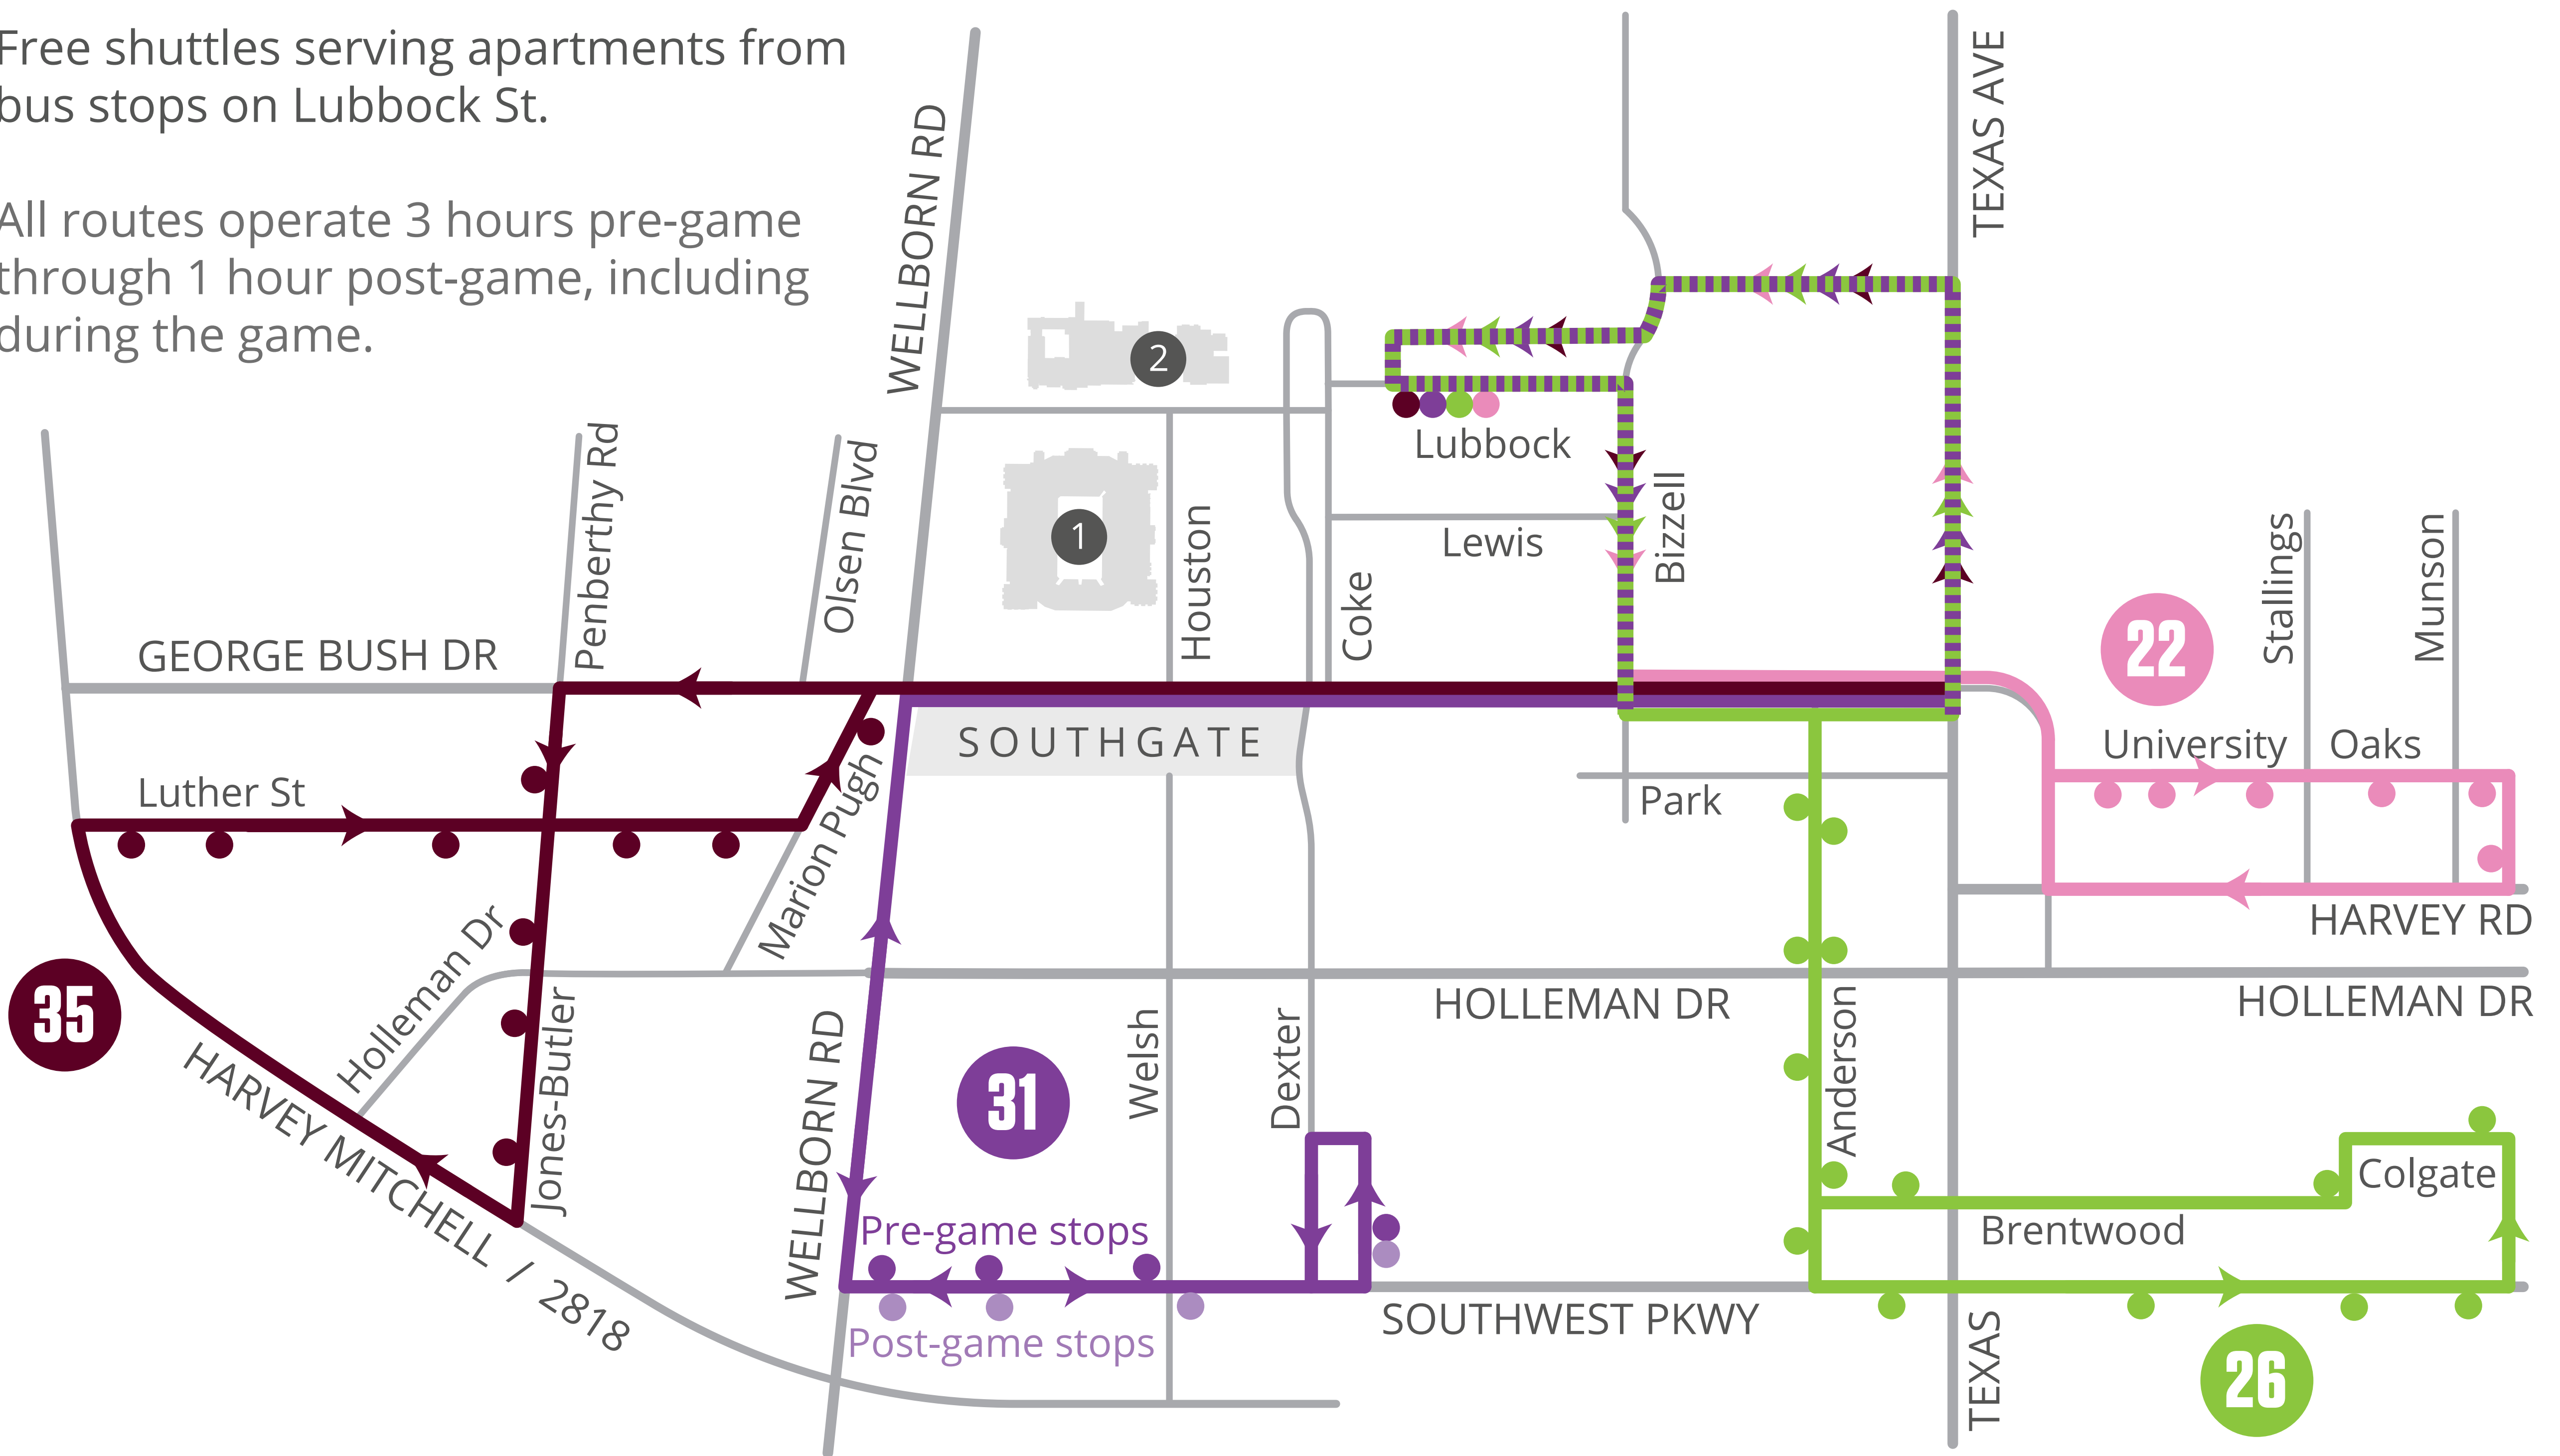

OFF CAMPUS APARTMENTS

football gameday bus routes

Free shuttles serving apartments from bus stops on Lubbock St.

All routes operate 3 hours pre-game through 1 hour post-game, including during the game.

- 22 - Excel Route
- 26 - Rudder Route
- 31 - Elephant Walk Route
- 35 - Hullabaloo Route

- Bus Stop
- Kyle Field
- MSC/Rudder Tower
- All routes are accessible for people with disabilities

DESTINATION
AGGIELAND

AGGIE ATHLETICS

visit 12thman.com for tickets and athletics info

FOLLOW US ON TWITTER

@GetToAggieGame for gameday traffic updates

WHERE'S MY BUS?

visit m.tamu.edu for real-time bus locations