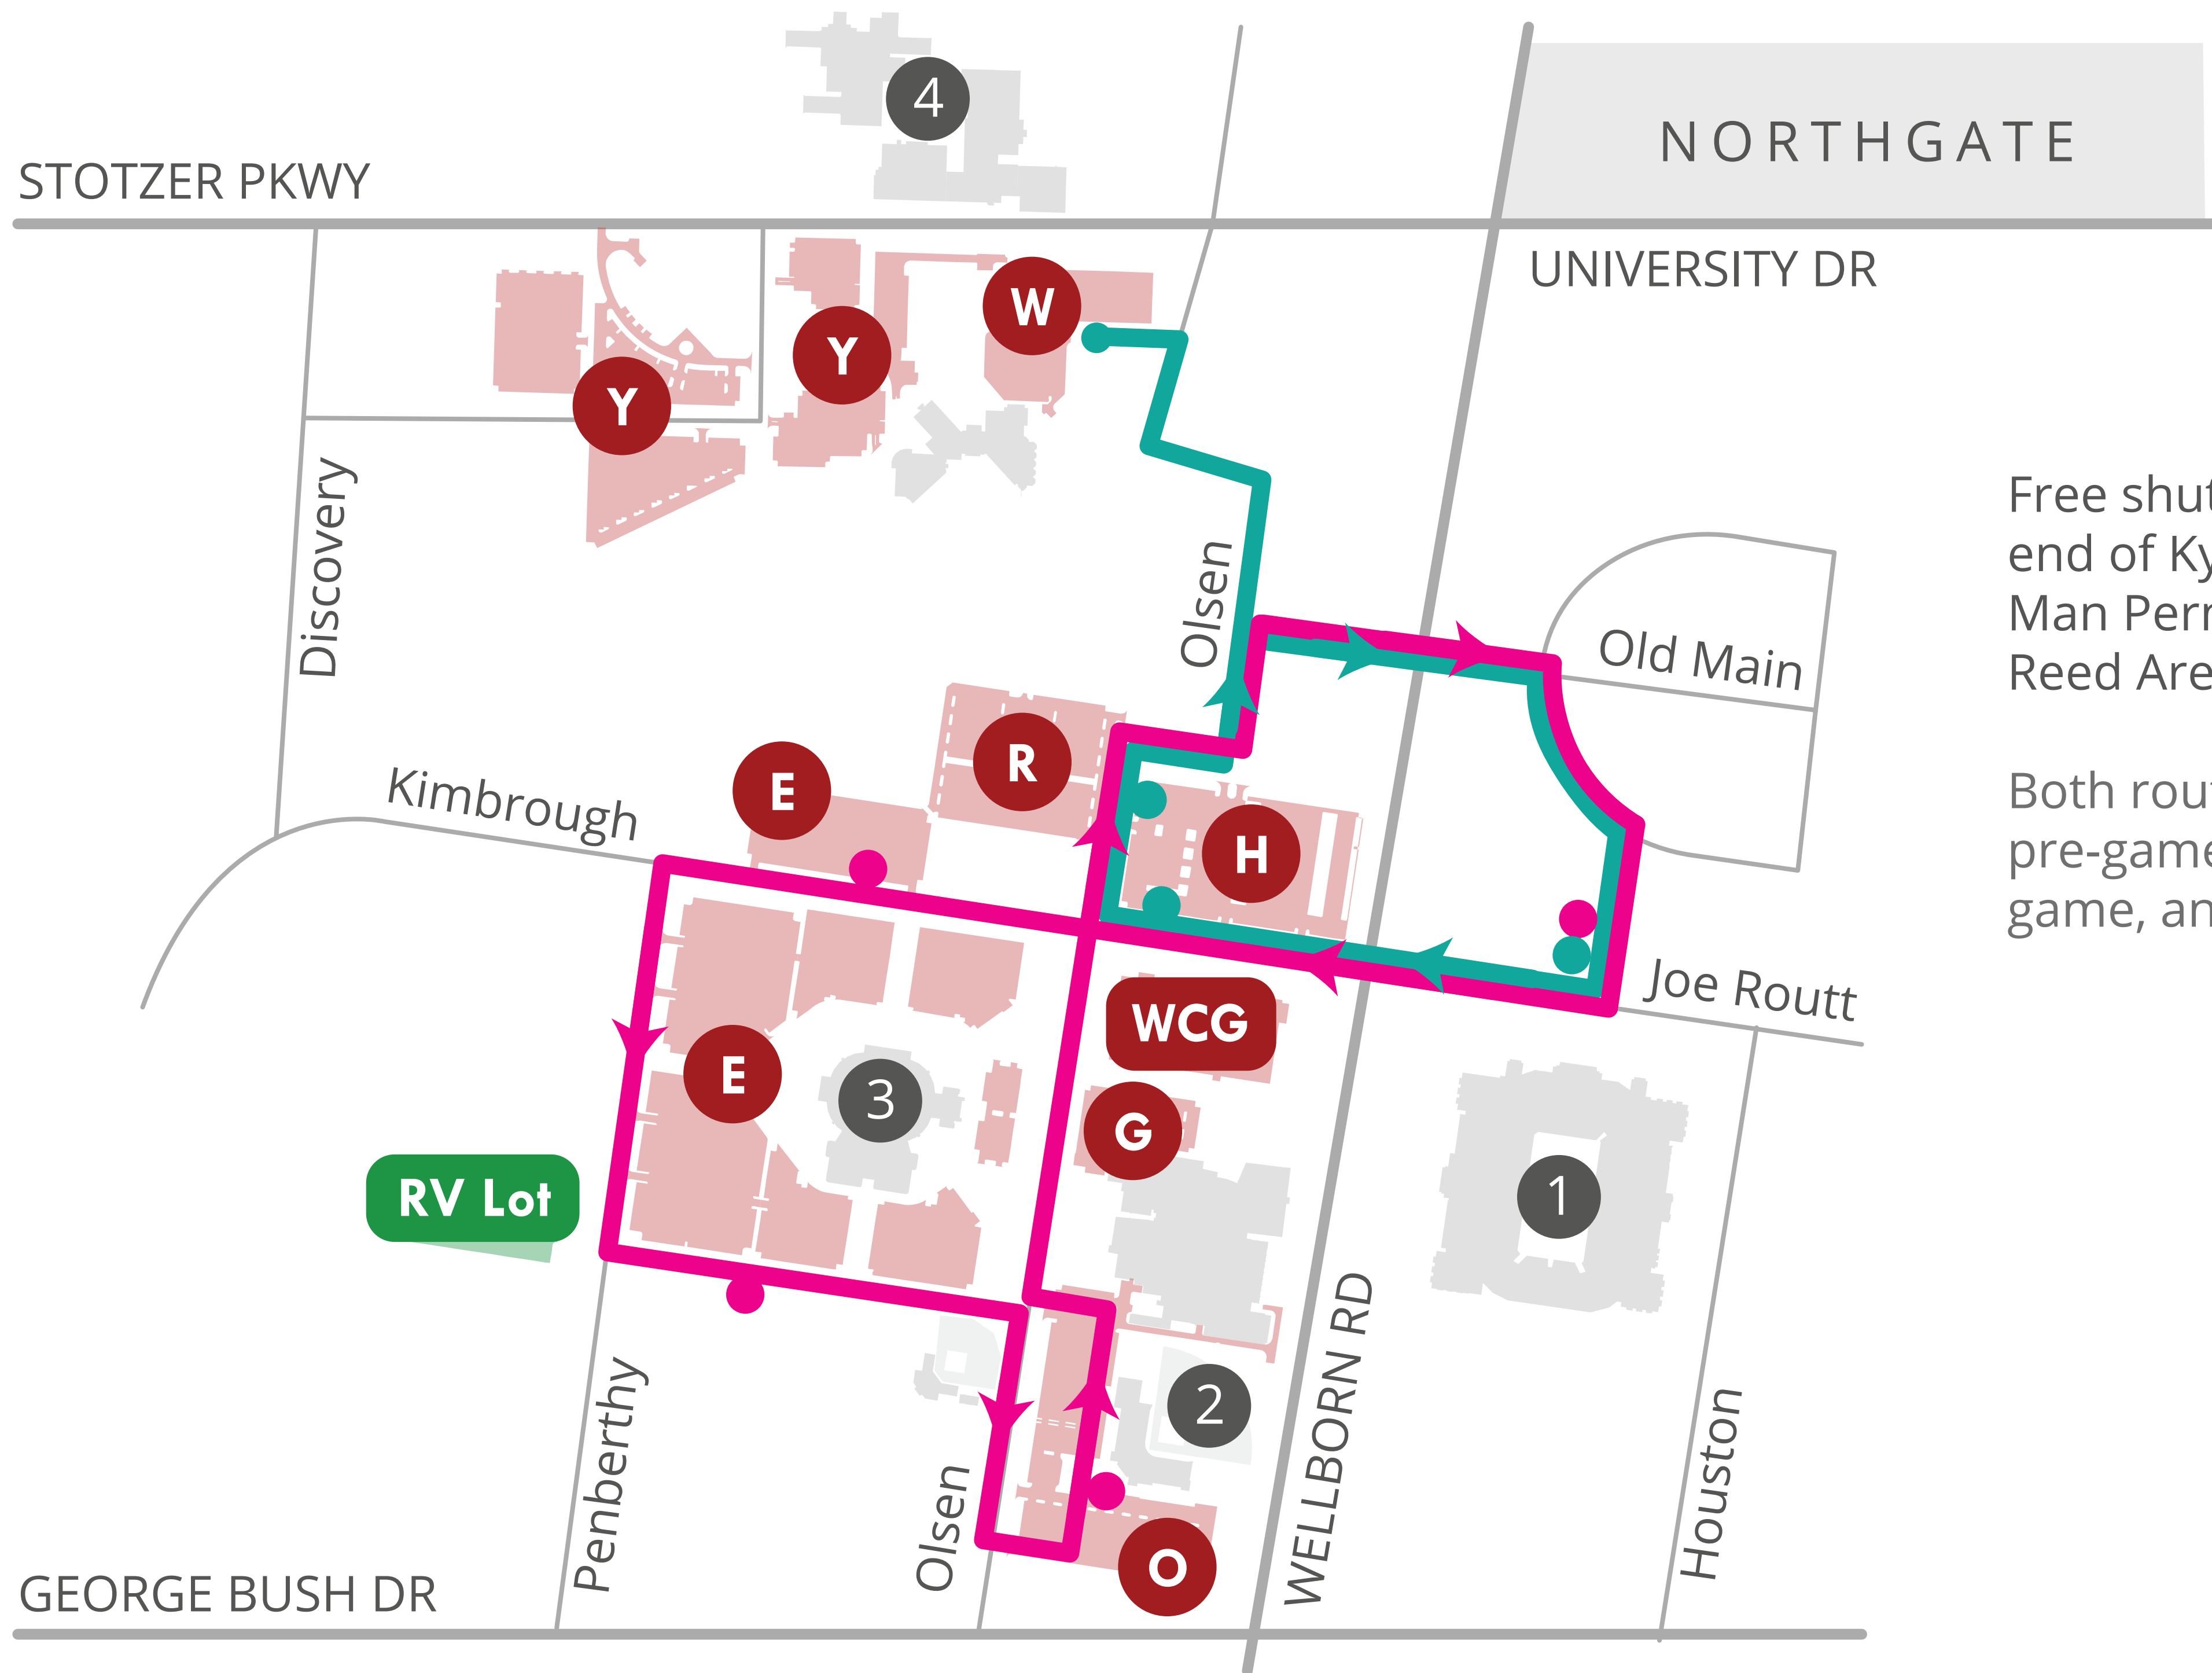

REED/OLSEN & WHR

bus routes

Free shuttles from the north end of Kyle Field serving 12th Man Permit parking lots near Reed Arena and Olsen Field.

Both routes operate 3 hours pre-game, throughout the game, and 1 hour post-game.

- Reed/Olsen Route
- WHR Route
- Bus Stop
- All routes are accessible for people with disabilities

- 12th Man Parking Lots
- 1 Kyle Field
- 2 Blue Bell Park
- 3 Reed Arena
- 4 Vet School

DESTINATION
AGGIELAND

AGGIE ATHLETICS

visit 12thman.com for tickets and athletics info

FOLLOW US ON TWITTER

@GetToAggieGame for gameday traffic updates

WHERE'S MY BUS?

visit m.tamu.edu for real-time bus locations