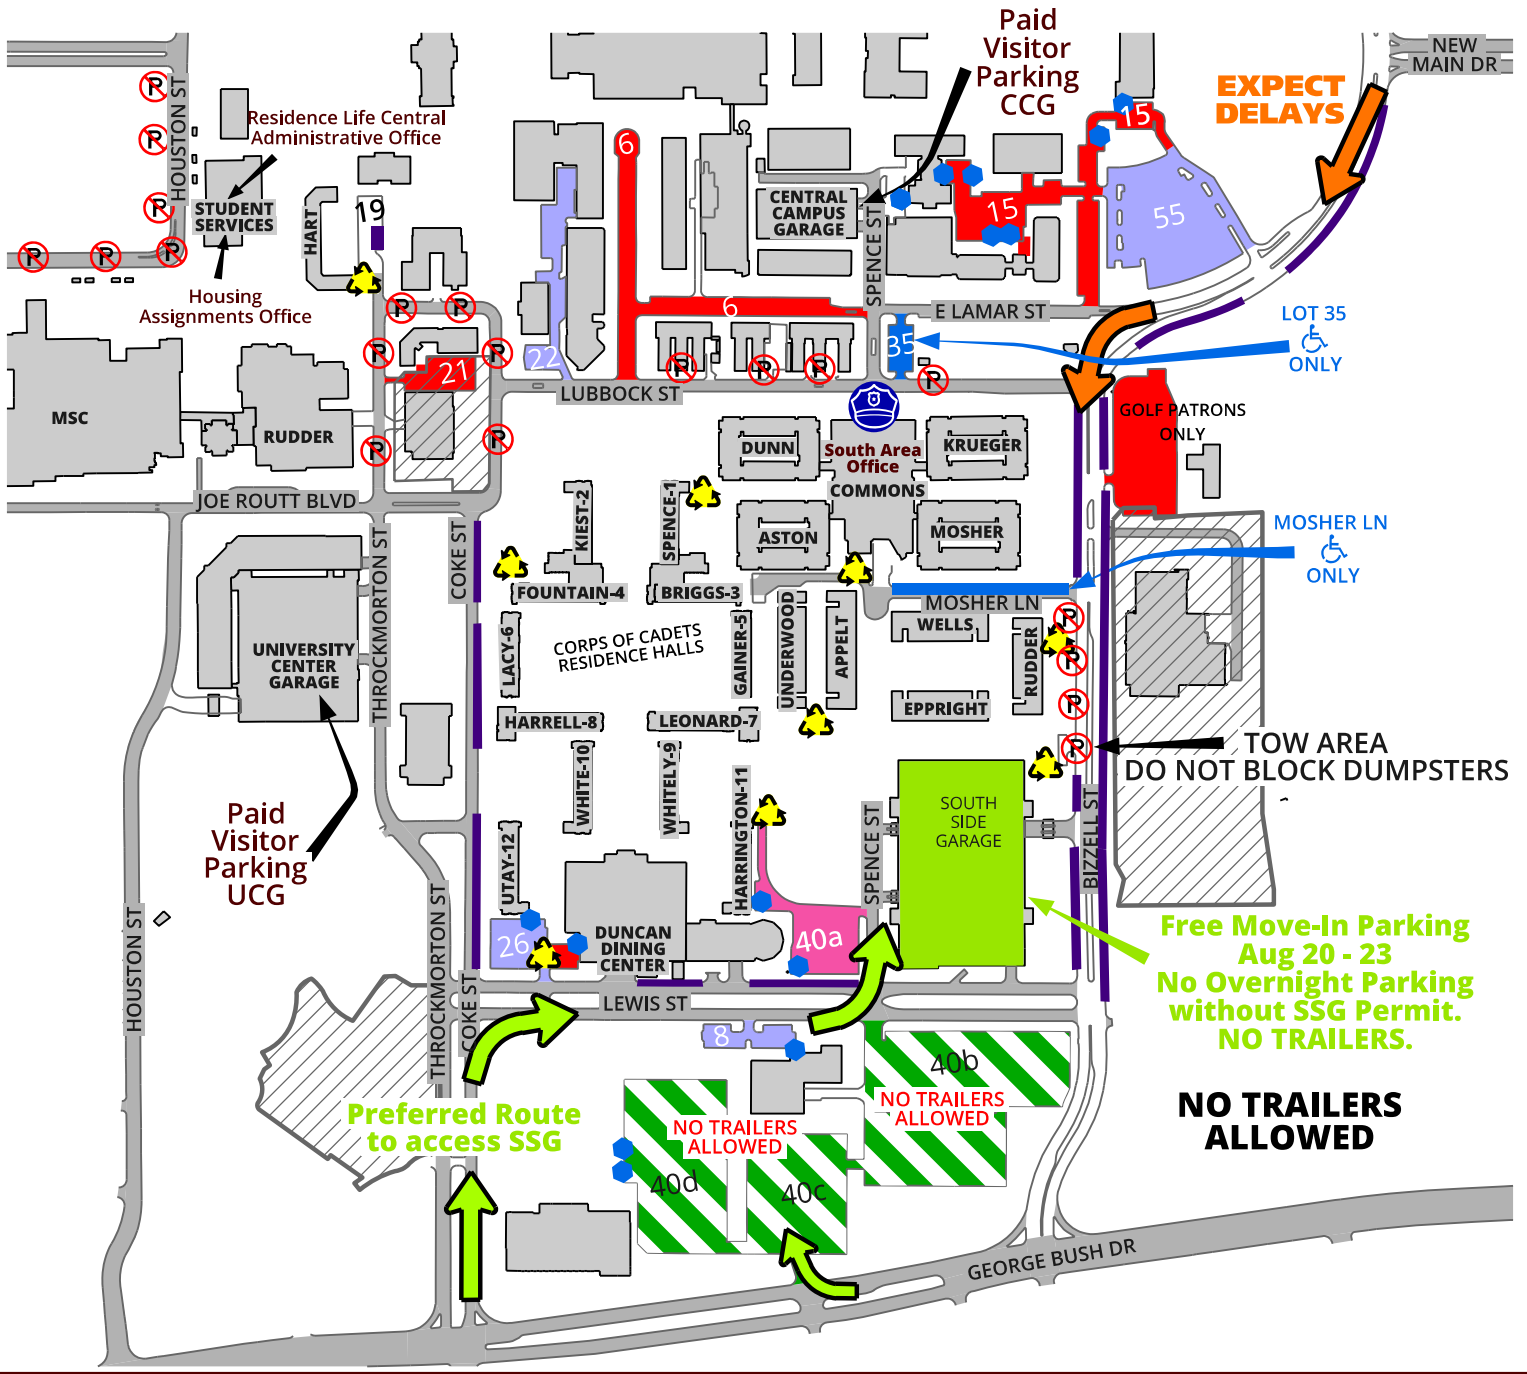

SOUTHSIDE RESIDENCE HALL AREA PARKING

Fall 2022 Move-In

- One-Way traffic
- Construction
- Free personal possessions engraving Aug. 20, 9am - 3pm
- Accessible parking spaces
- Cardboard recycling locations
- No Parking
- Unloading in designated drop-off zones only.
- No double parking.
- Park in your assigned lot outside drop-off zones.
- Permits not required in drop-off zones during Move-In (Aug. 20 - 23).
- No permit required in Lot 100 (Reed Arena) during Move-In (Aug 20 - 23).
- No parking in fire lanes.
- Aug. 20 - 23, 1-hour drop-off zone, space is limited.
- Aug. 20 - 21 WEEKEND ONLY 1-hour drop-off zone. Week days: Permit REQUIRED
- Aug. 20 - 21, 1-hour drop-off zone, Lot 40 permit required beginning Aug 22.
- Aug. 20 - 23 Free visitor parking 6am - 9pm
- Aug. 20 - 23. 1-hour drop-off. Lot 40 permit required after 1 hour.
- NO Move-In parking allowed