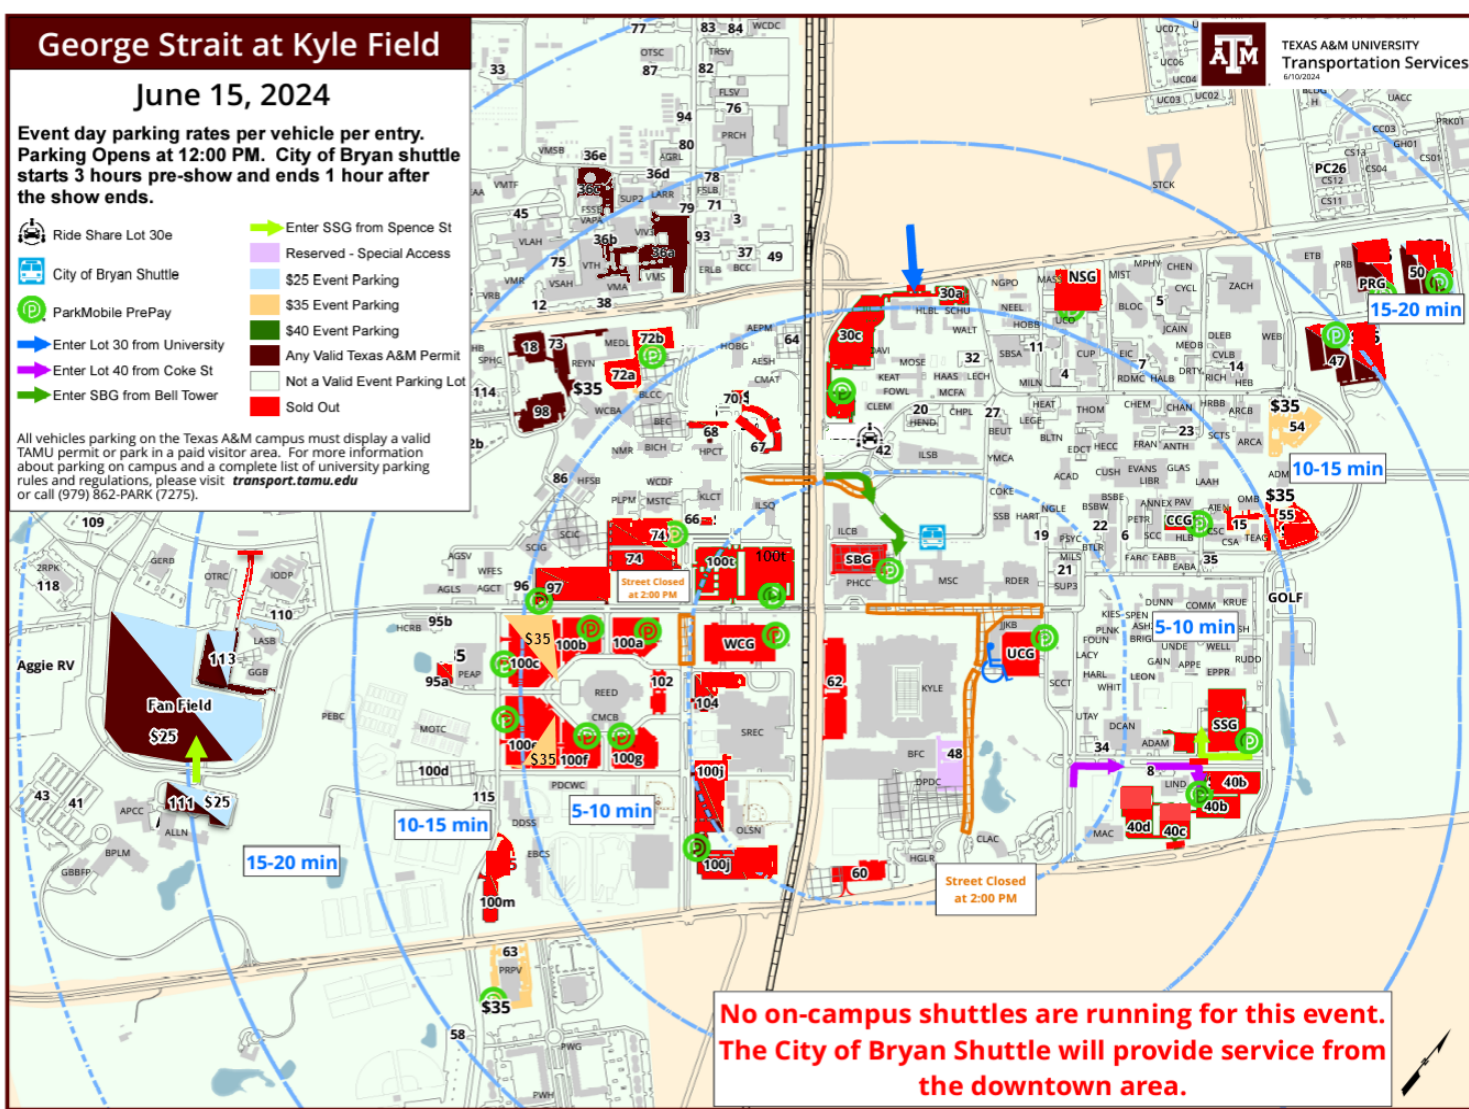

George Strait at Kyle Field

June 15, 2024

Event day parking rates per vehicle per entry.
Parking Opens at 12:00 PM. City of Bryan shuttle starts 3 hours pre-show and ends 1 hour after the show ends.

- Ride Share Lot 30e
- City of Bryan Shuttle
- ParkMobile PrePay
- Enter Lot 30 from University
- Enter Lot 40 from Coke St
- Enter SSG from Bell Tower
- Enter SSG from Spence St
- Reserved - Special Access
- $25 Event Parking
- $35 Event Parking
- $40 Event Parking
- Any Valid Texas A&M Permit
- Not a Valid Event Parking Lot
- Sold Out

No on-campus shuttles are running for this event. The City of Bryan Shuttle will provide service from the downtown area.