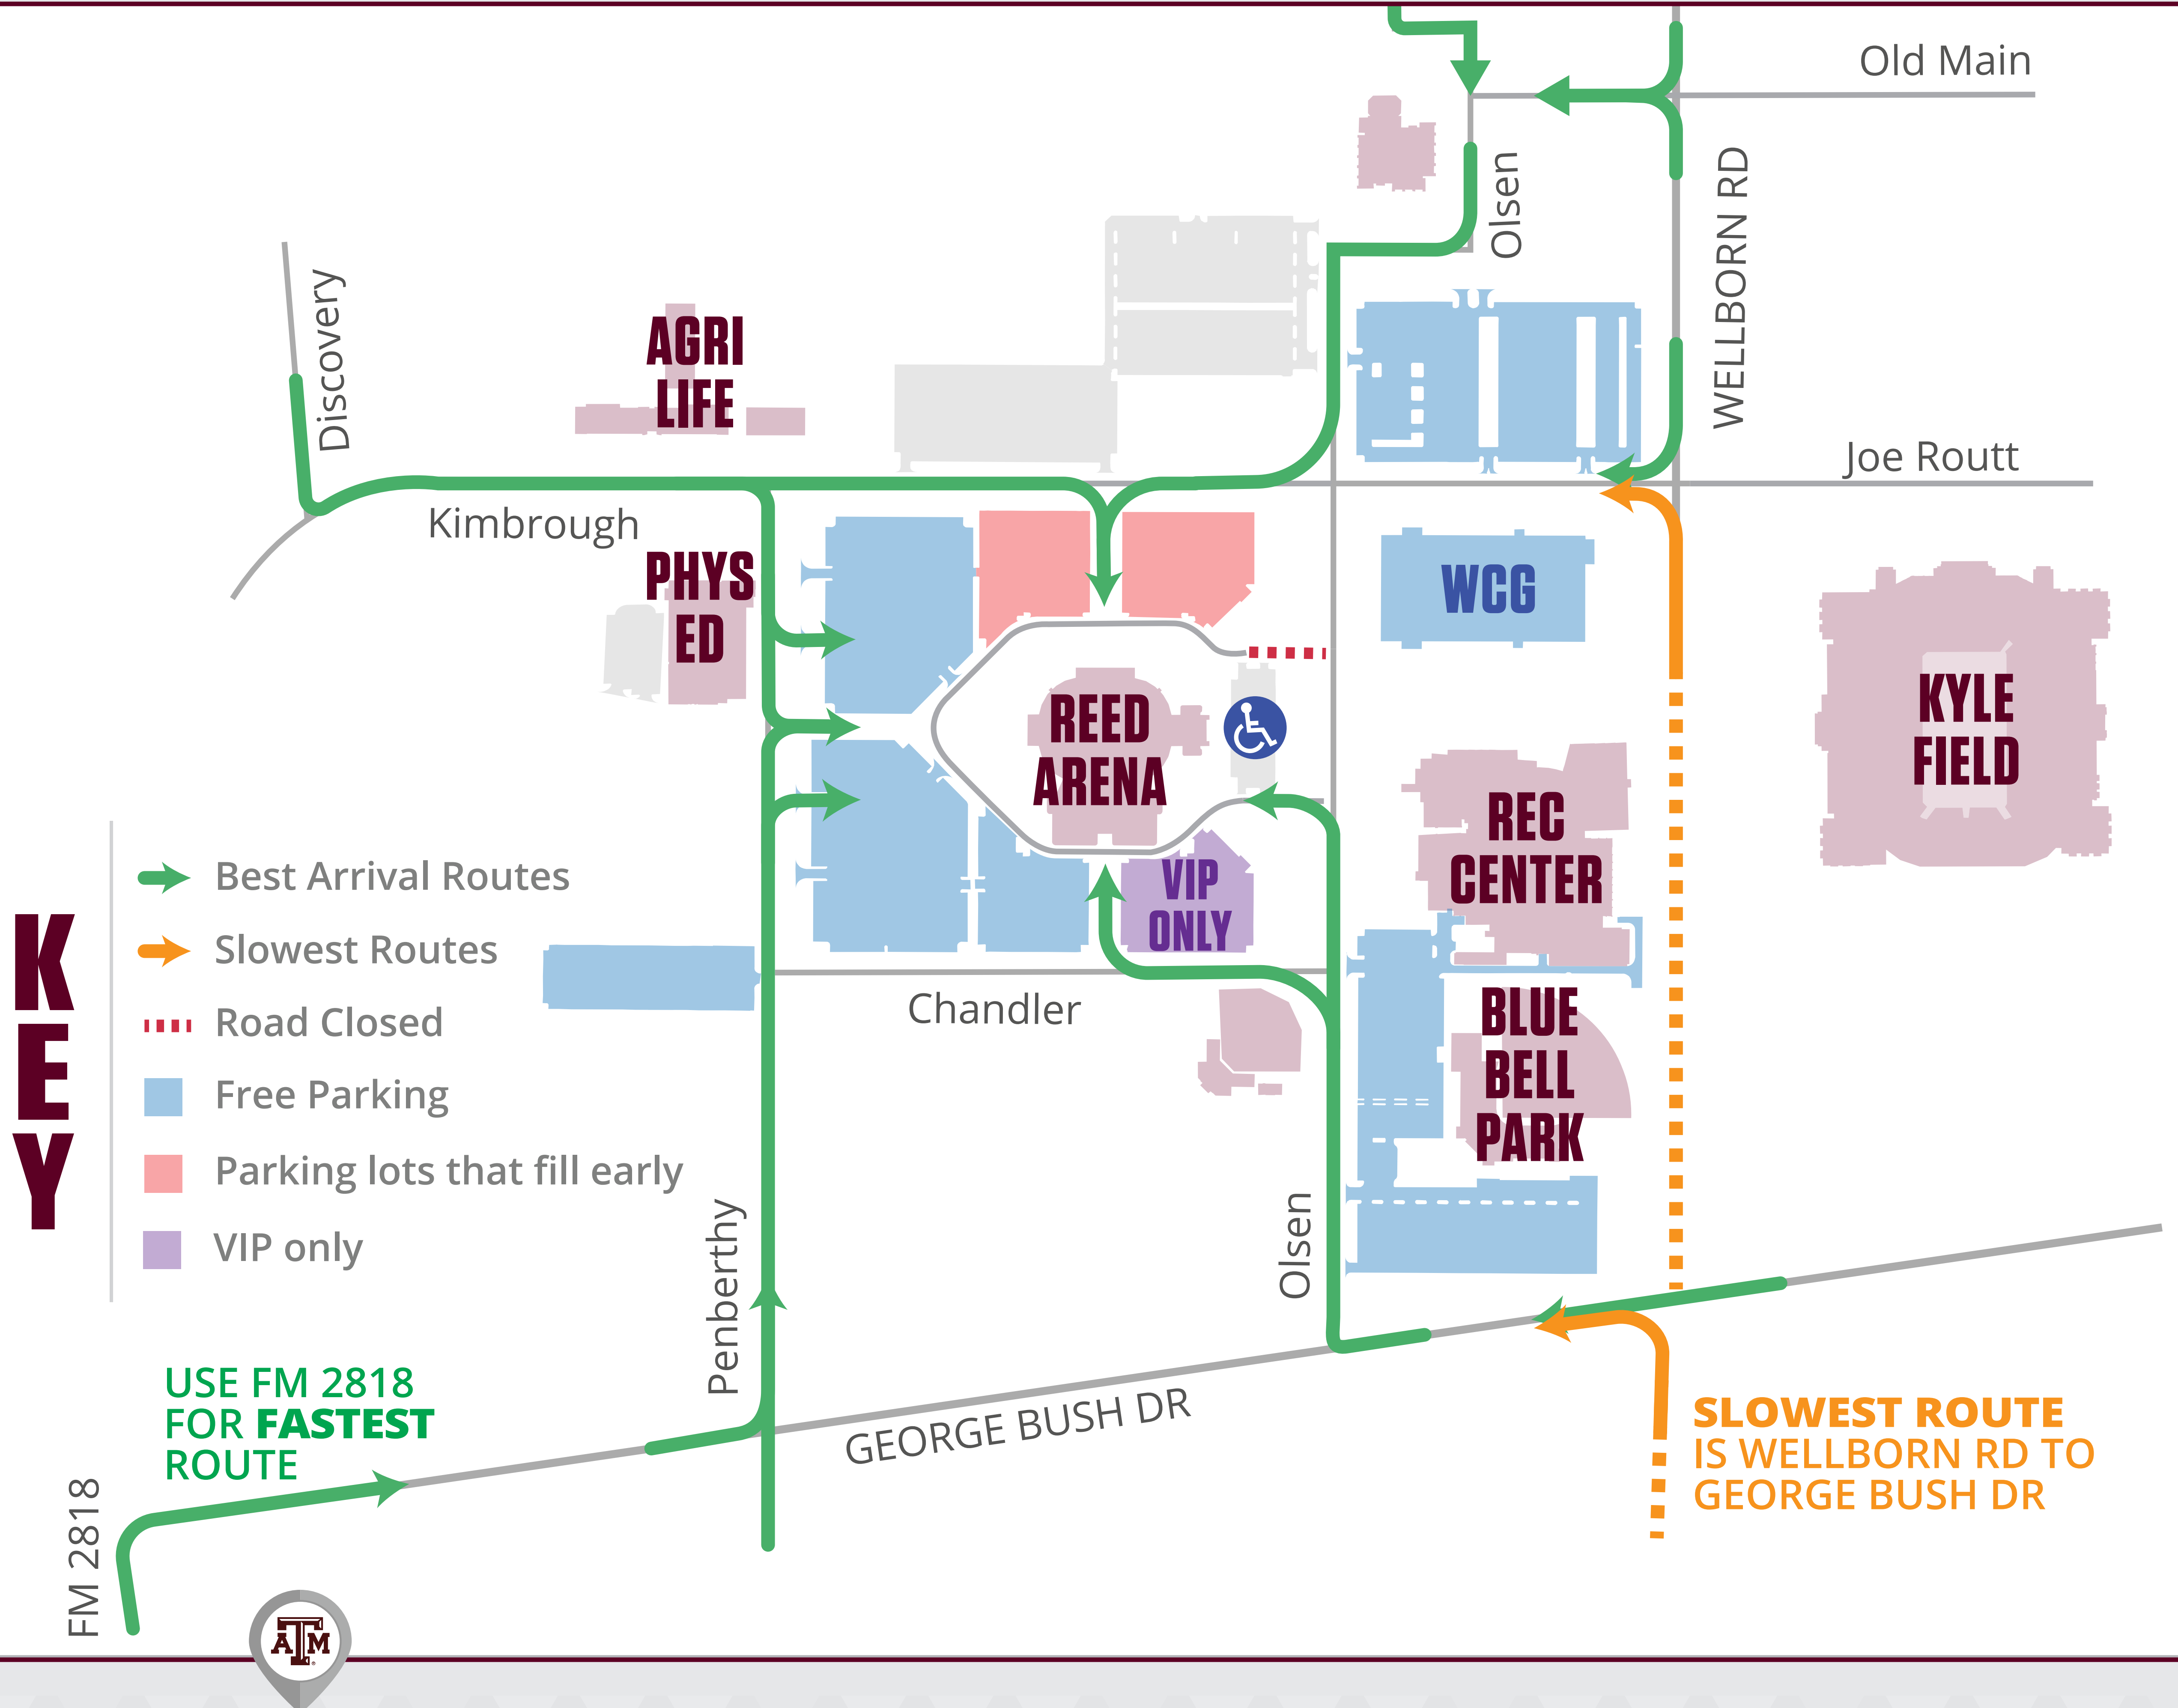

# GETTING TO REED ARENA FOR GRADUATION

Use FM 2818 for quickest arrival, avoid Wellborn Rd.

DESTINATION  
**AGGIELAND**

**AGGIE ATHLETICS**

visit [12thman.com](http://12thman.com) for tickets and athletics info

**FOLLOW US ON TWITTER**

@GetToAggieGame for gameday traffic updates

**CAMPUS PARKING**

visit [transport.tamu.edu](http://transport.tamu.edu) for info on campus parking