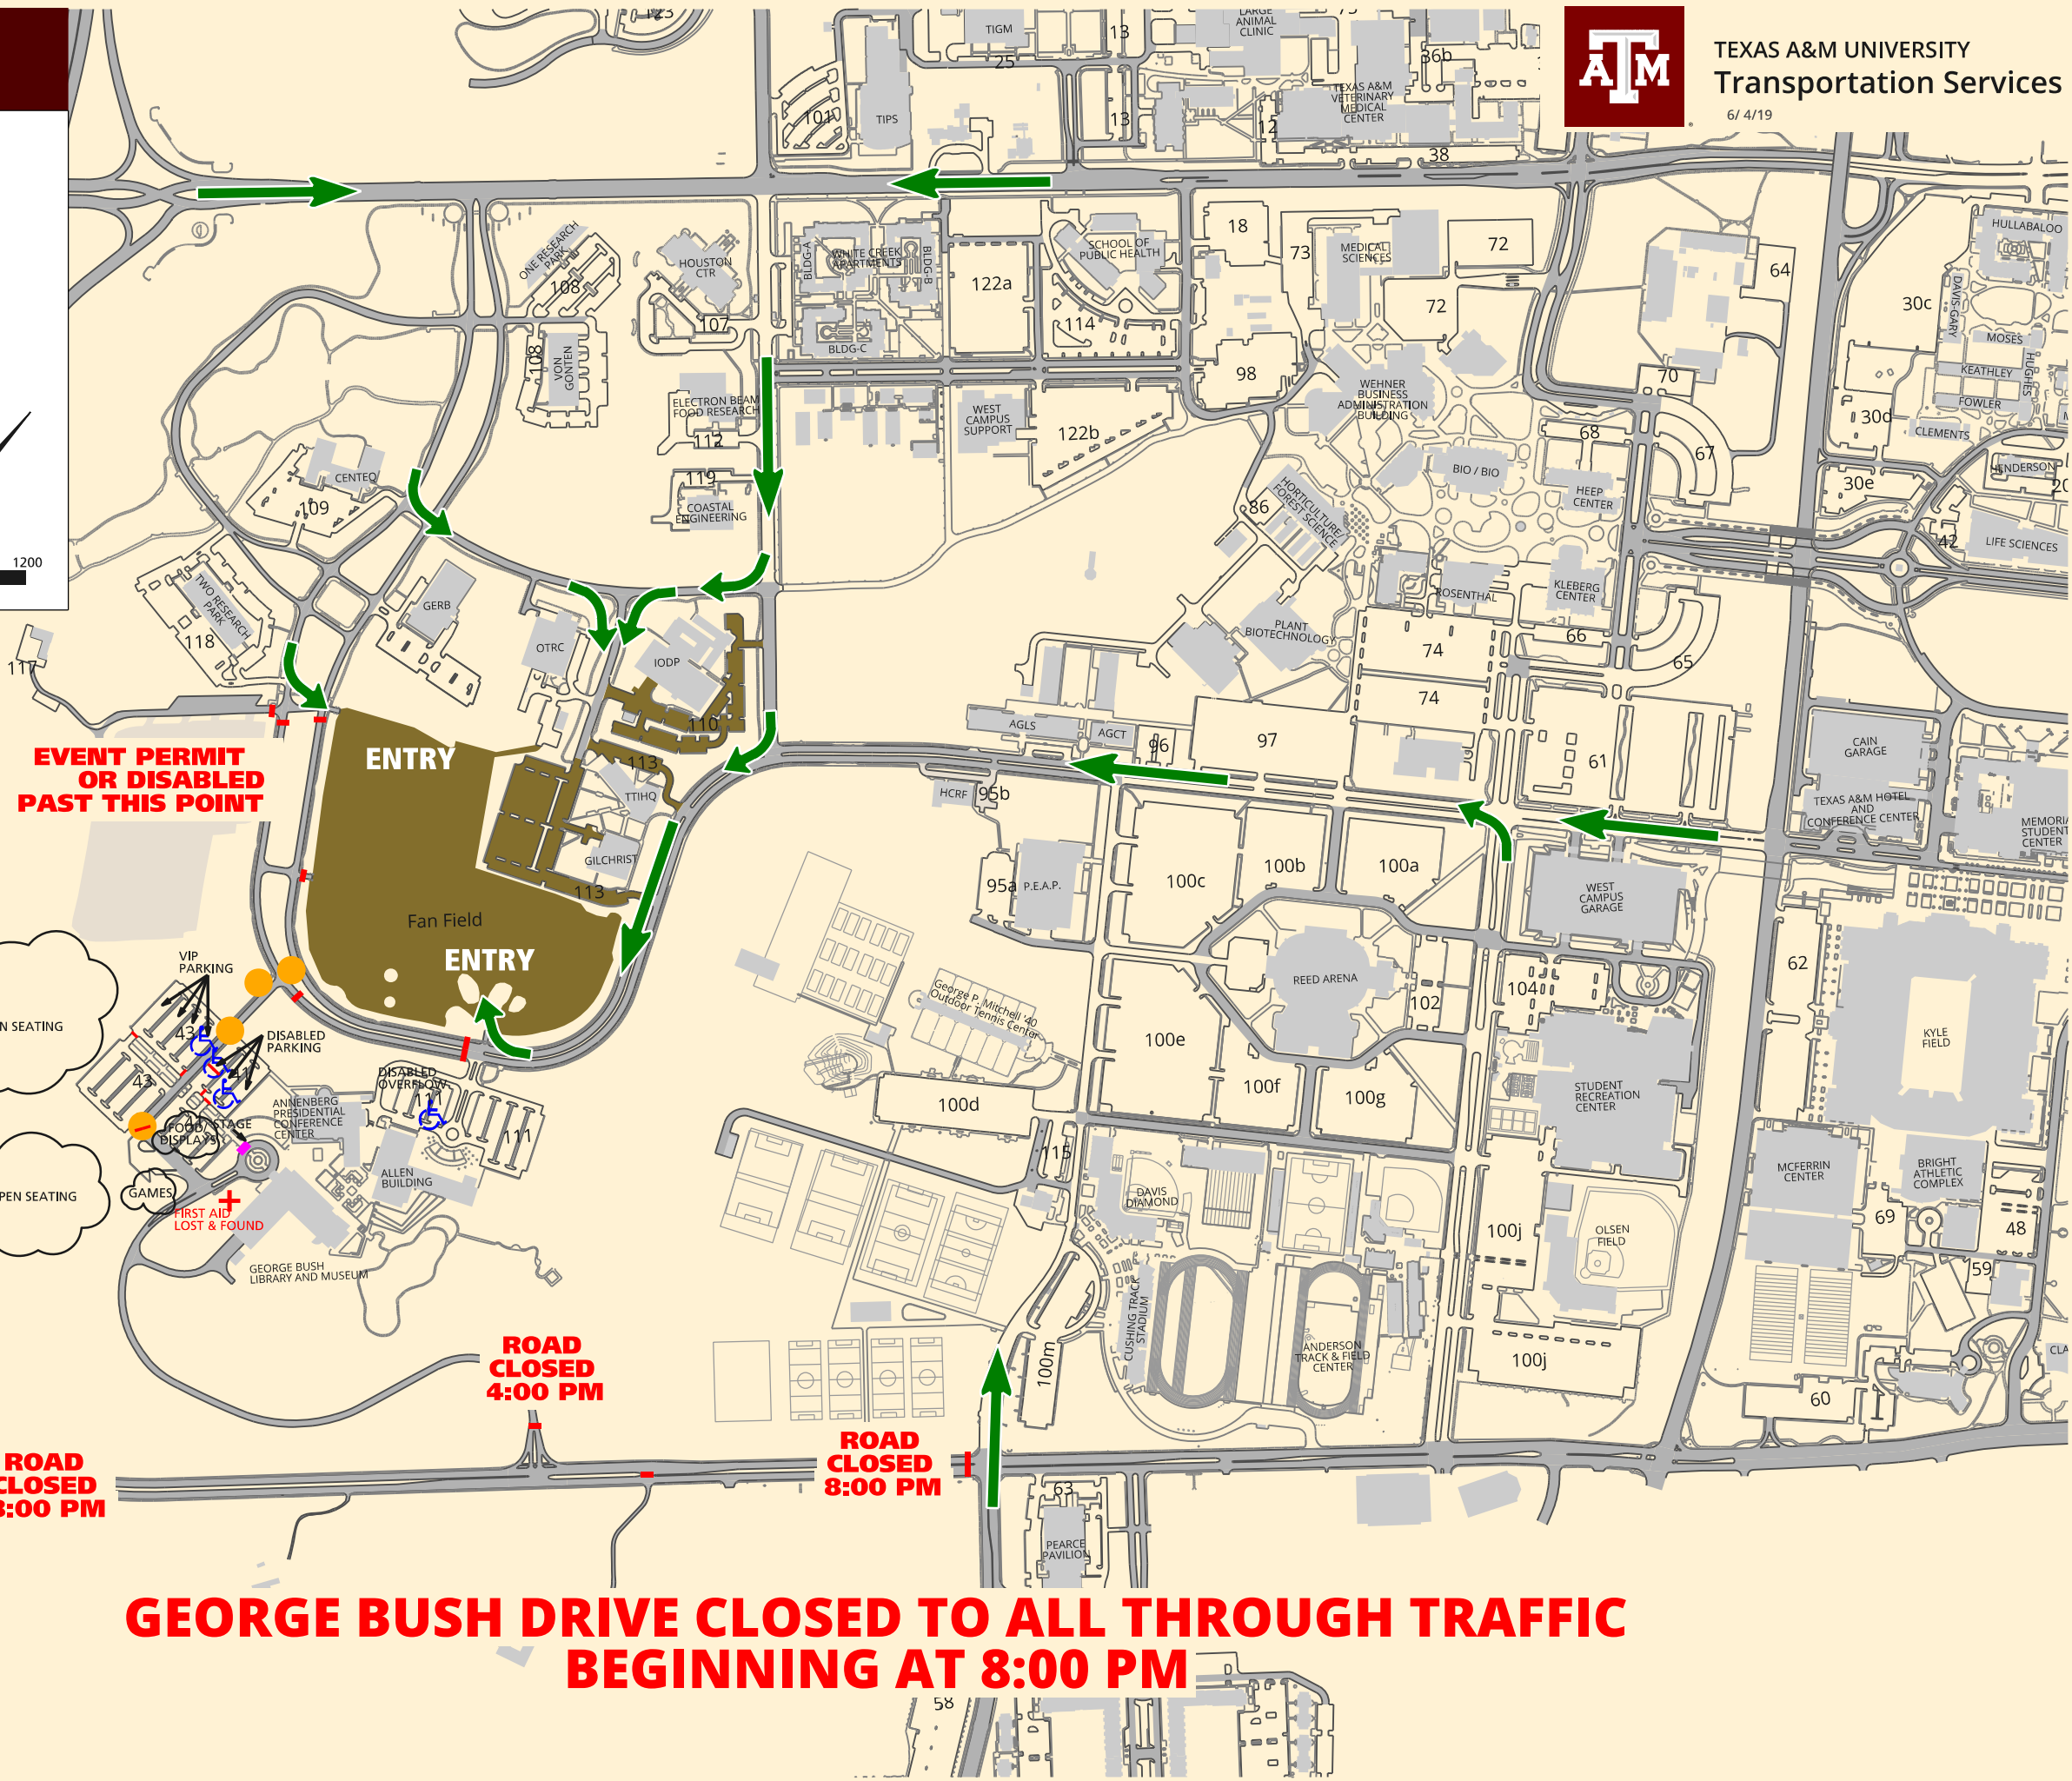

## PARKING ACCESS

- LIONS CLUB VOLUNTEER(S)
- PREFERRED PARKING
- ➔ PARKING ACCESS ROUTE

**NO SHUTTLE SERVICE PROVIDED**

NO STREET PARKING  
NO PARKING ON GRASS

TEXAS A&M UNIVERSITY  
Transportation Services

6/4/19

**GEORGE BUSH DRIVE CLOSED TO ALL THROUGH TRAFFIC BEGINNING AT 8:00 PM**