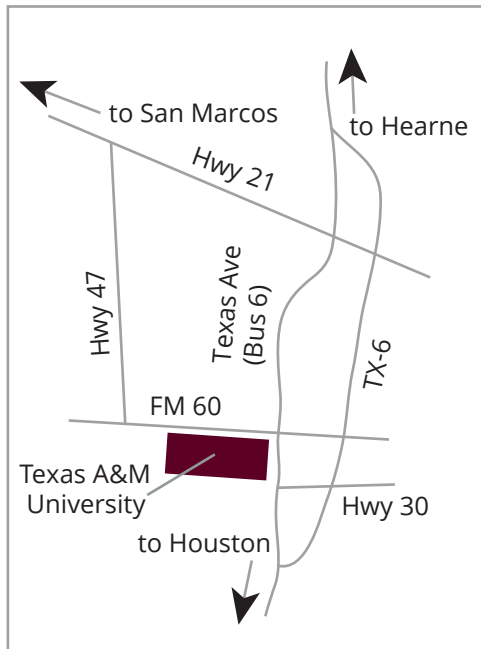

RV & TAILGATING LOTS

For visitor parking information, please visit:

RV Lot

Tailgating Lot

transport.tamu.edu/FBmap
 transport.tamu.edu/football
 tailgating.tamu.edu

In case of emergency, call 911.
 For non-emergencies call University Police at 979.845.2345.