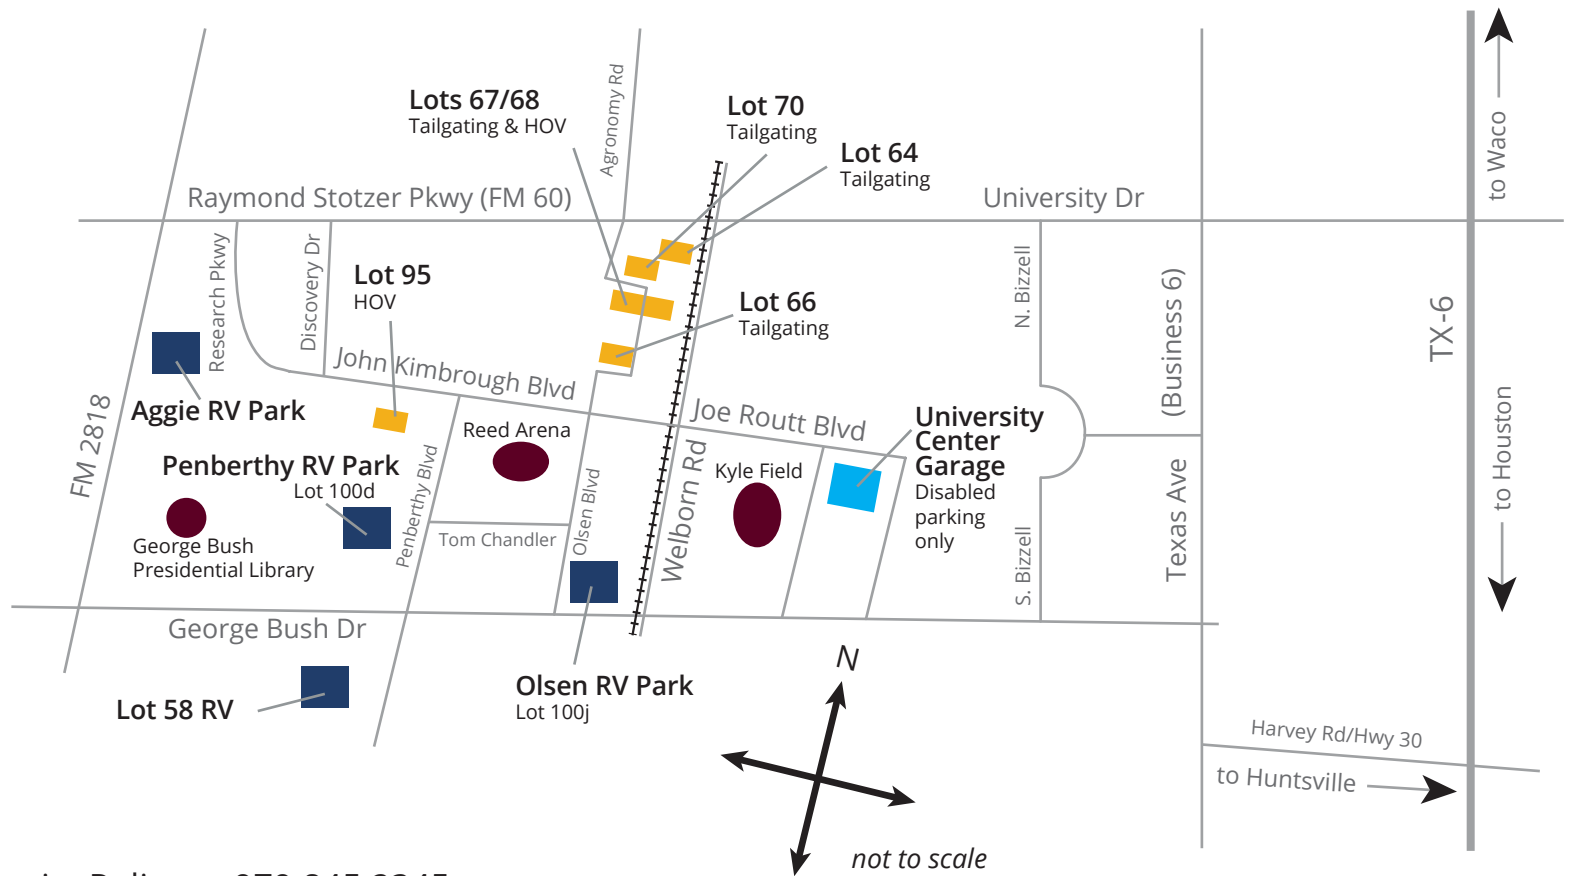

RV & TAILGATING LOTS

For visitor parking information, please visit:

RV Lot

Tailgating Lot

transport.tamu.edu/FBmap
 transport.tamu.edu/football
 tailgating.tamu.edu

In case of emergency, call 911.
 For non-emergencies call University Police at 979.845.2345.