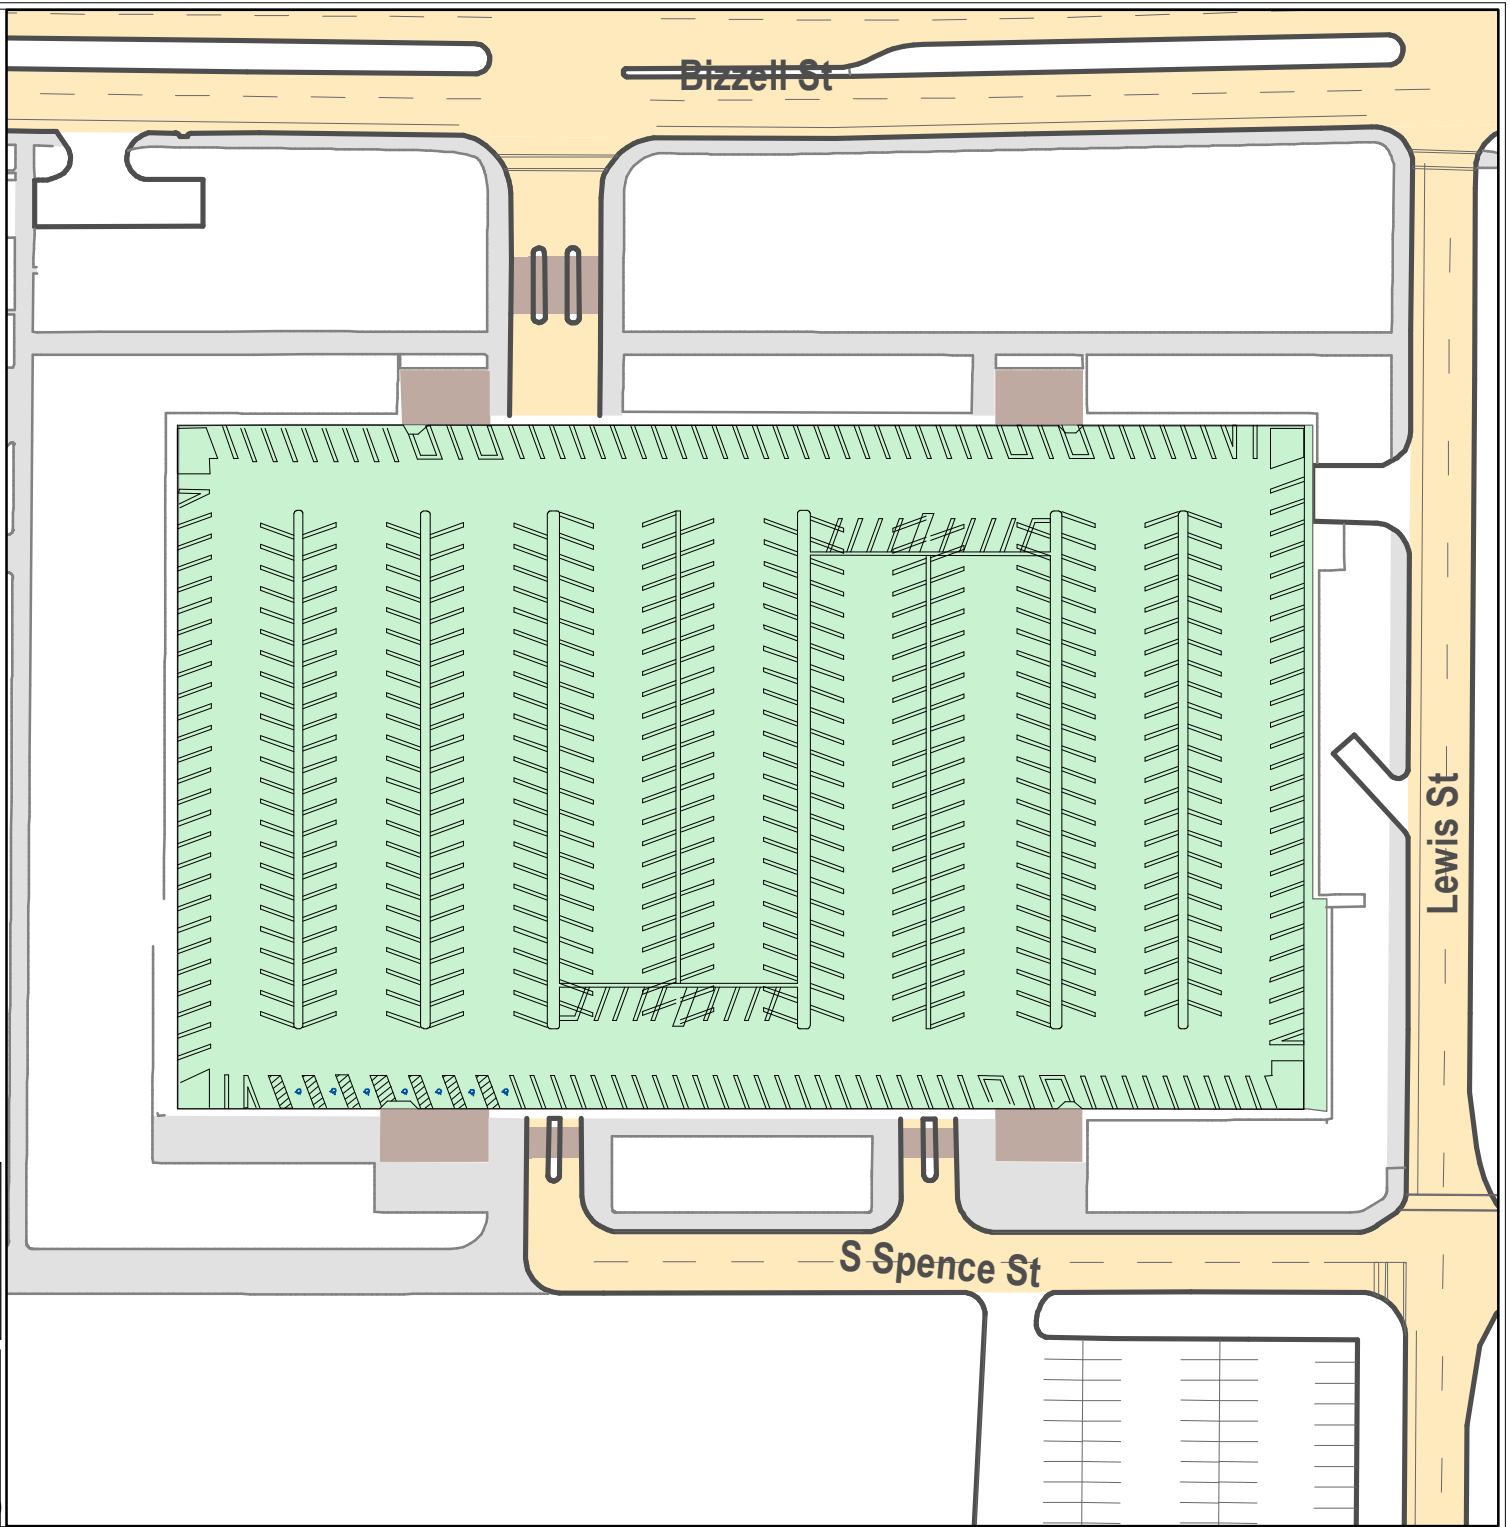

Southside Garage

Level 4

Parking Space Count:

Regular:	530
Reserved:	0
DVS:	0
Visitor:	0
Accessible:	7
Visitor Accessible:	0
Service:	0
Other:	0
Total:	537

0 70 140 Feet

TEXAS A&M UNIVERSITY
Transportation Services