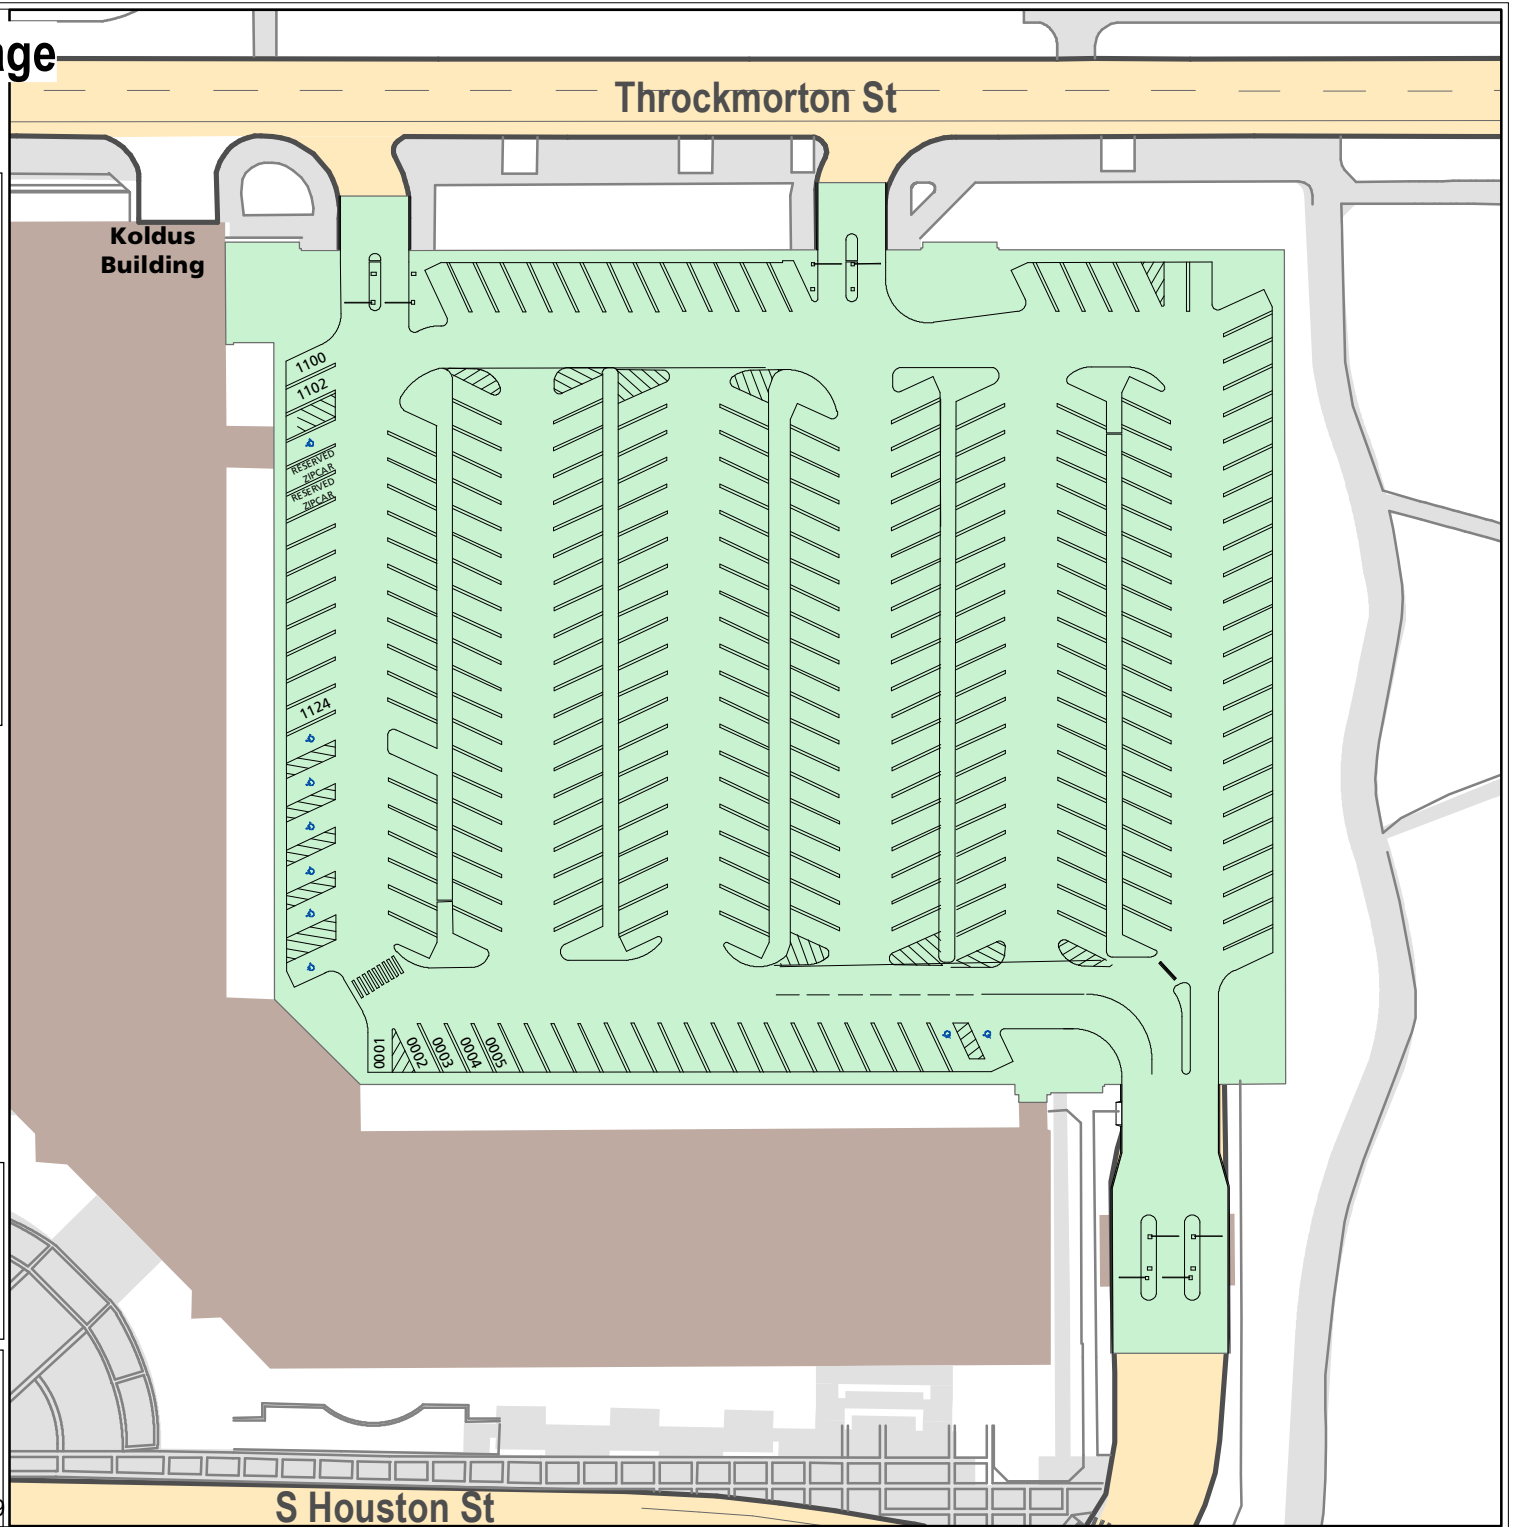

# University Center Garage

## Level 1

### Parking Space Count:

Regular:	0
Reserved:	7
DVS:	3
Visitor:	276
Accessible:	0
Visitor Accessible:	9
Service:	0
Other:	0
<b>Total:</b>	<b>295</b>

TEXAS A&M UNIVERSITY  
Transportation Services