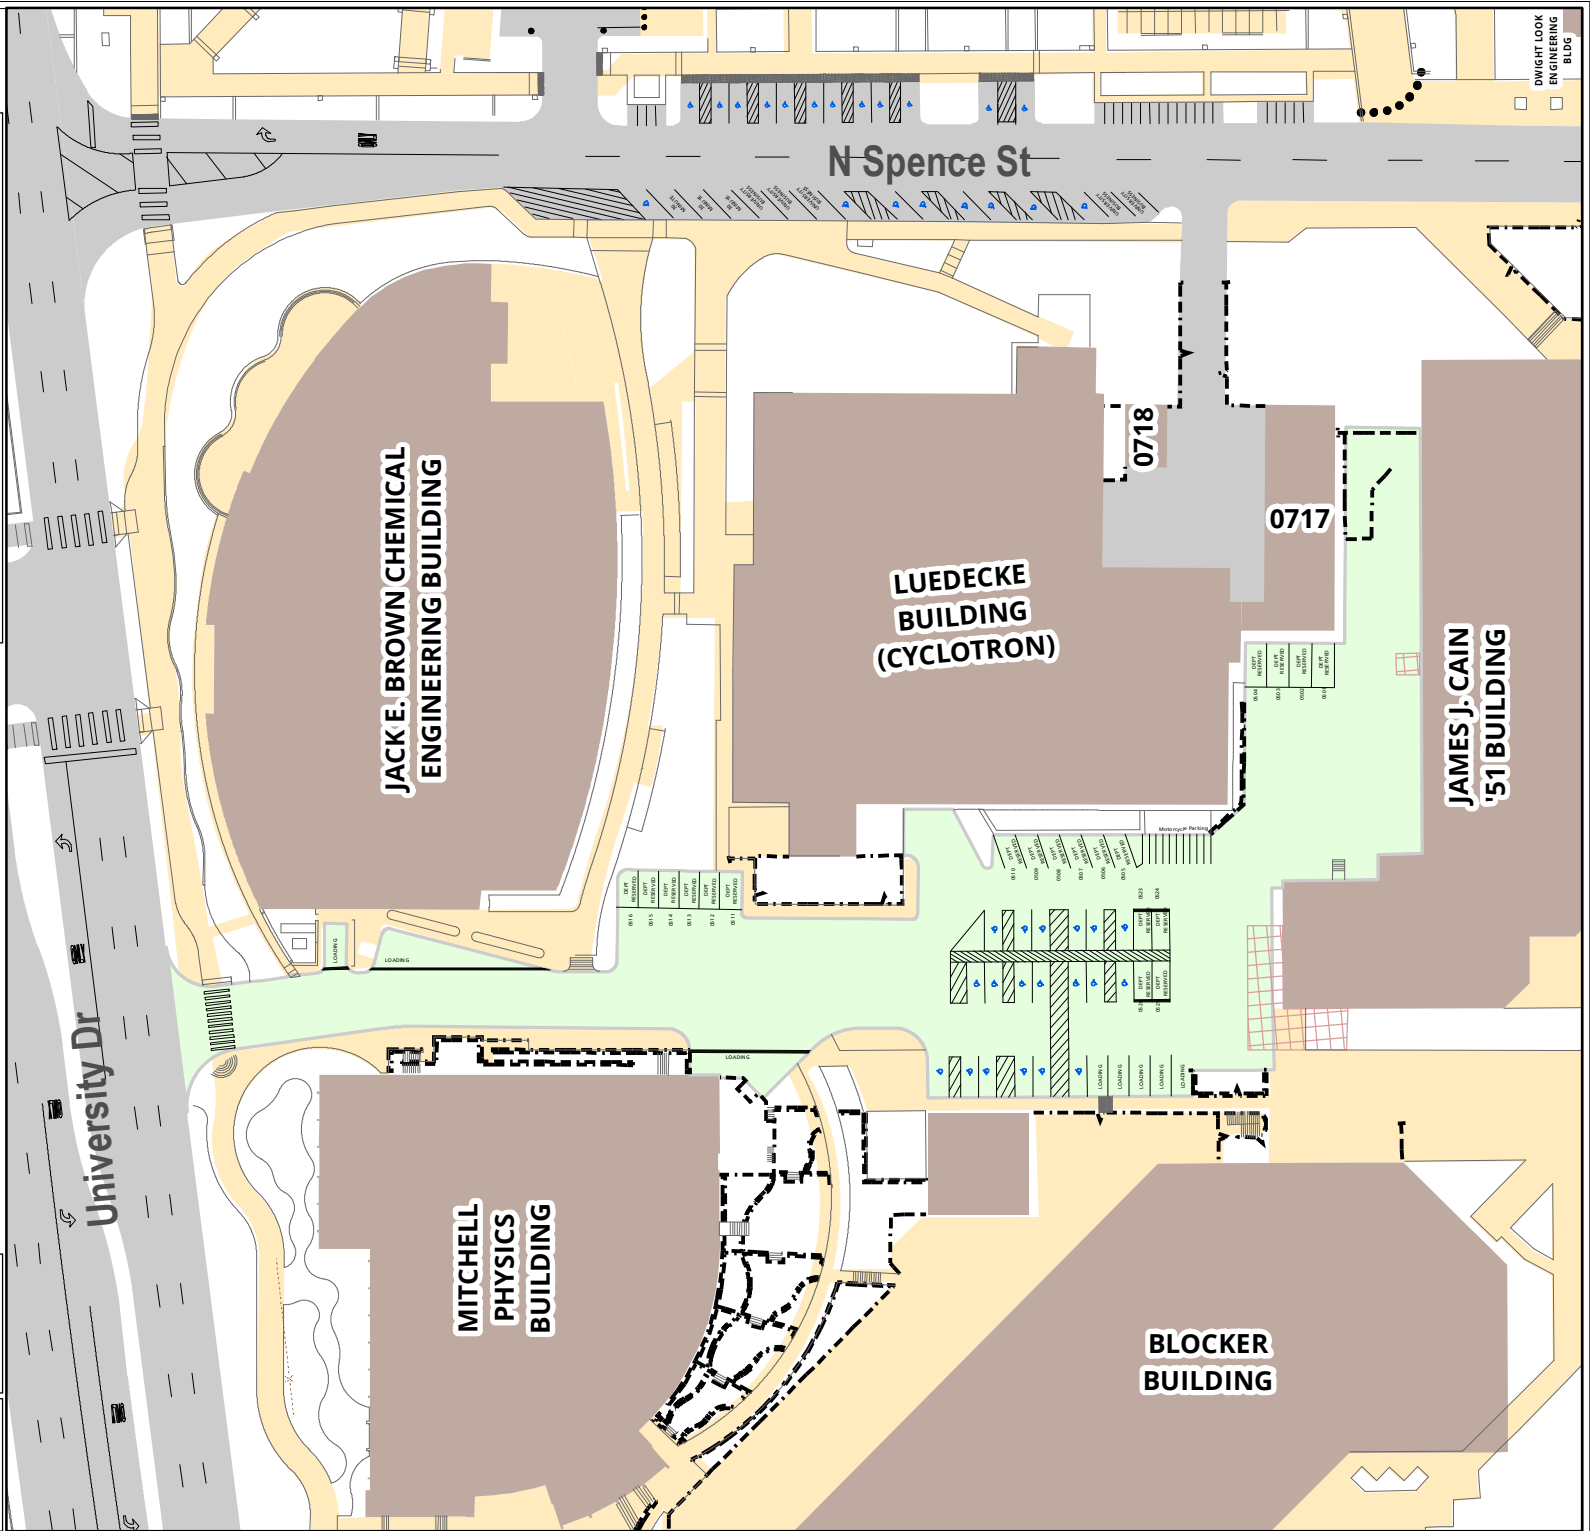

Lot 005

Parking Space Count:

Regular:	0
Reserved:	0
DVS:	20
Visitor:	0
Accessible:	19
Visitor Accessible:	0
Timed:	0
Service:	0
U.B.:	0
Motorcycle:	10
Loading:	10
Other:	0
RV:	0

Total: 59

Lost to (Currently Under) Construction: 0

100 Feet