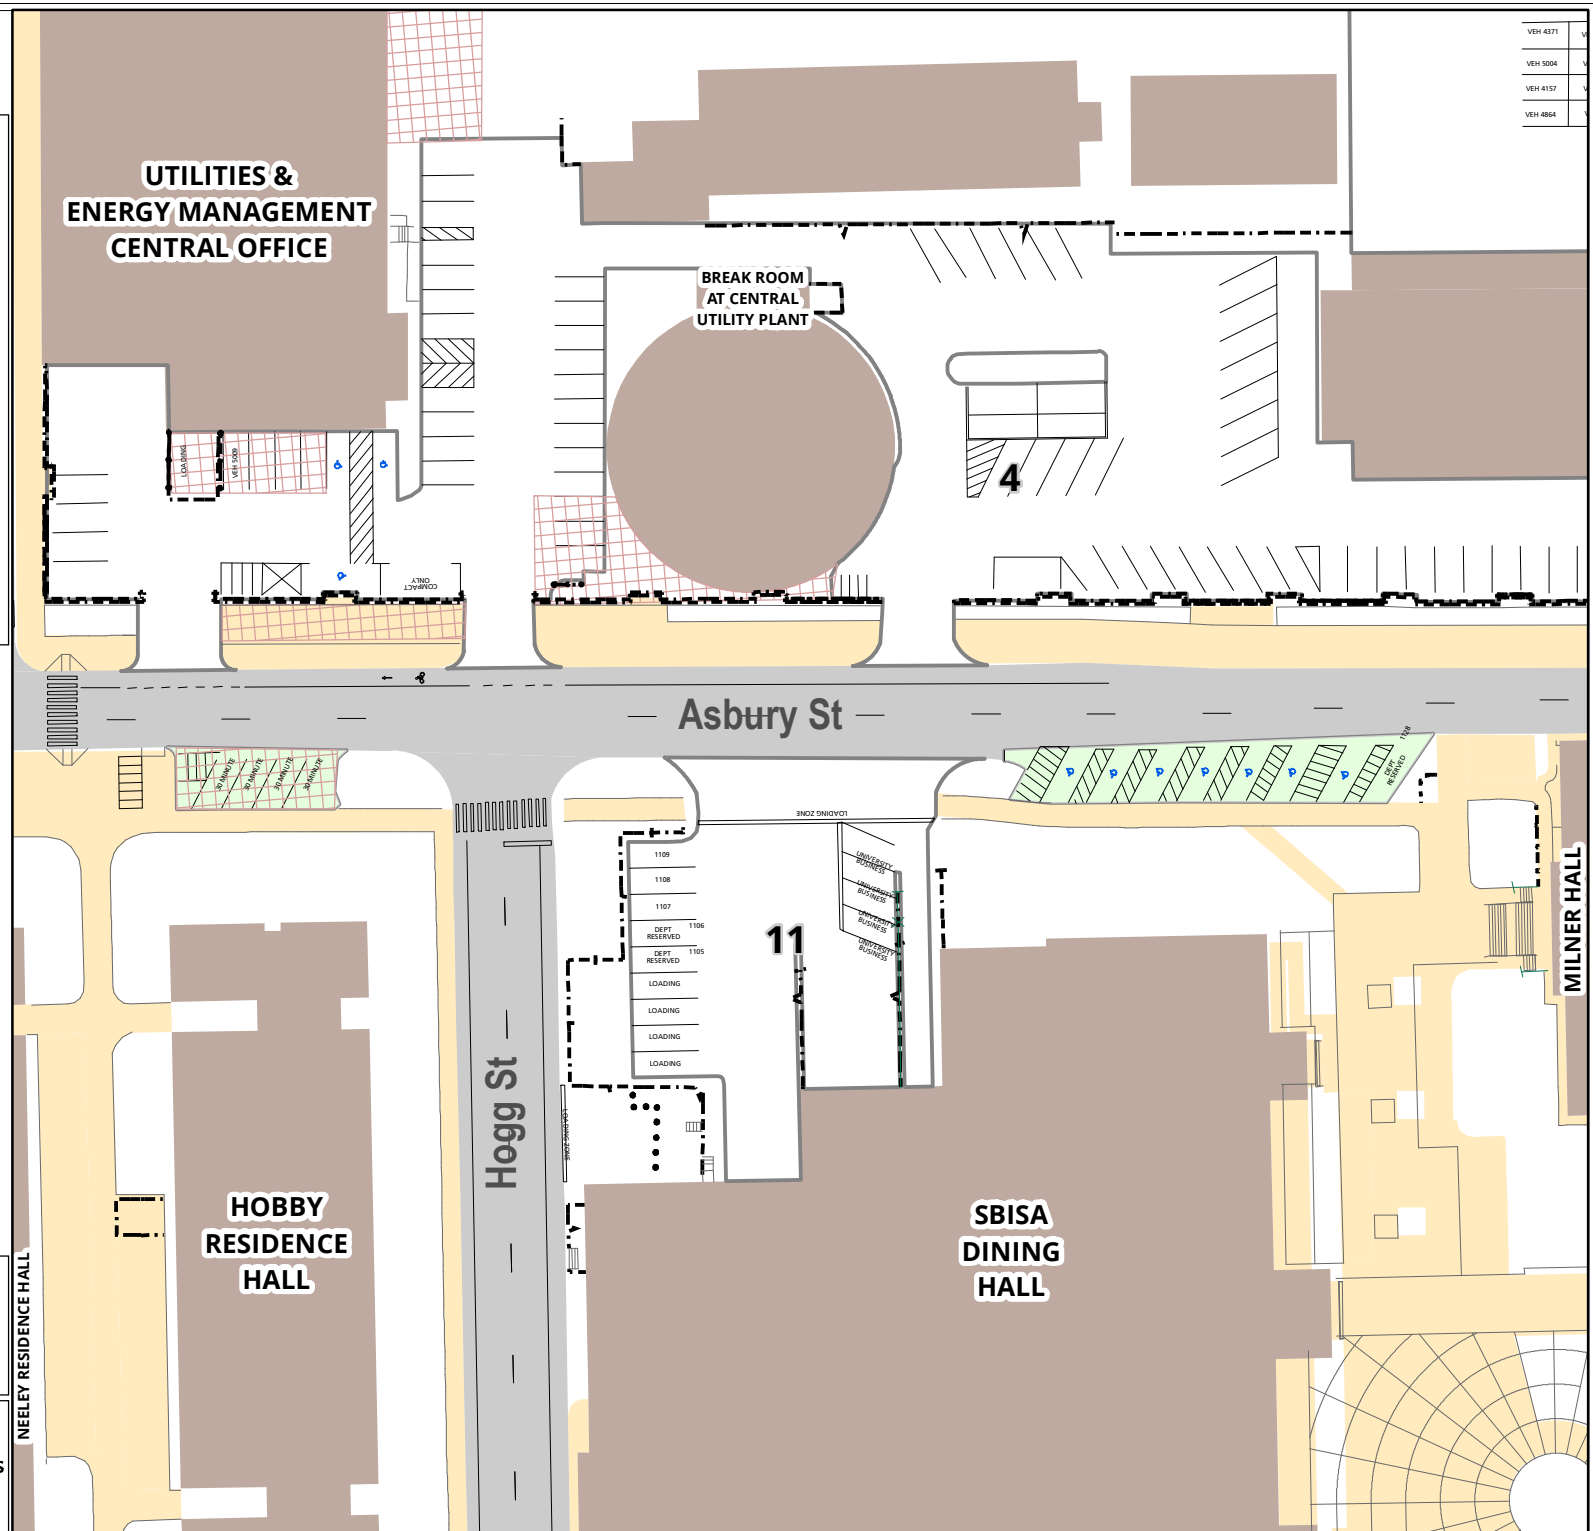

Asbury St

Parking Space Count:

Regular:	0
Reserved:	0
DVS:	1
Visitor:	0
Accessible:	7
Visitor Accessible:	0
Timed:	4
Service:	0
U.B.:	0
Motorcycle:	9
Loading:	0
Other:	0
RV:	0

Total: 21

Lost to (Currently Under) Construction: 0

VEH 4371	V
VEH 5004	V
VEH 4157	V
VEH 4864	V