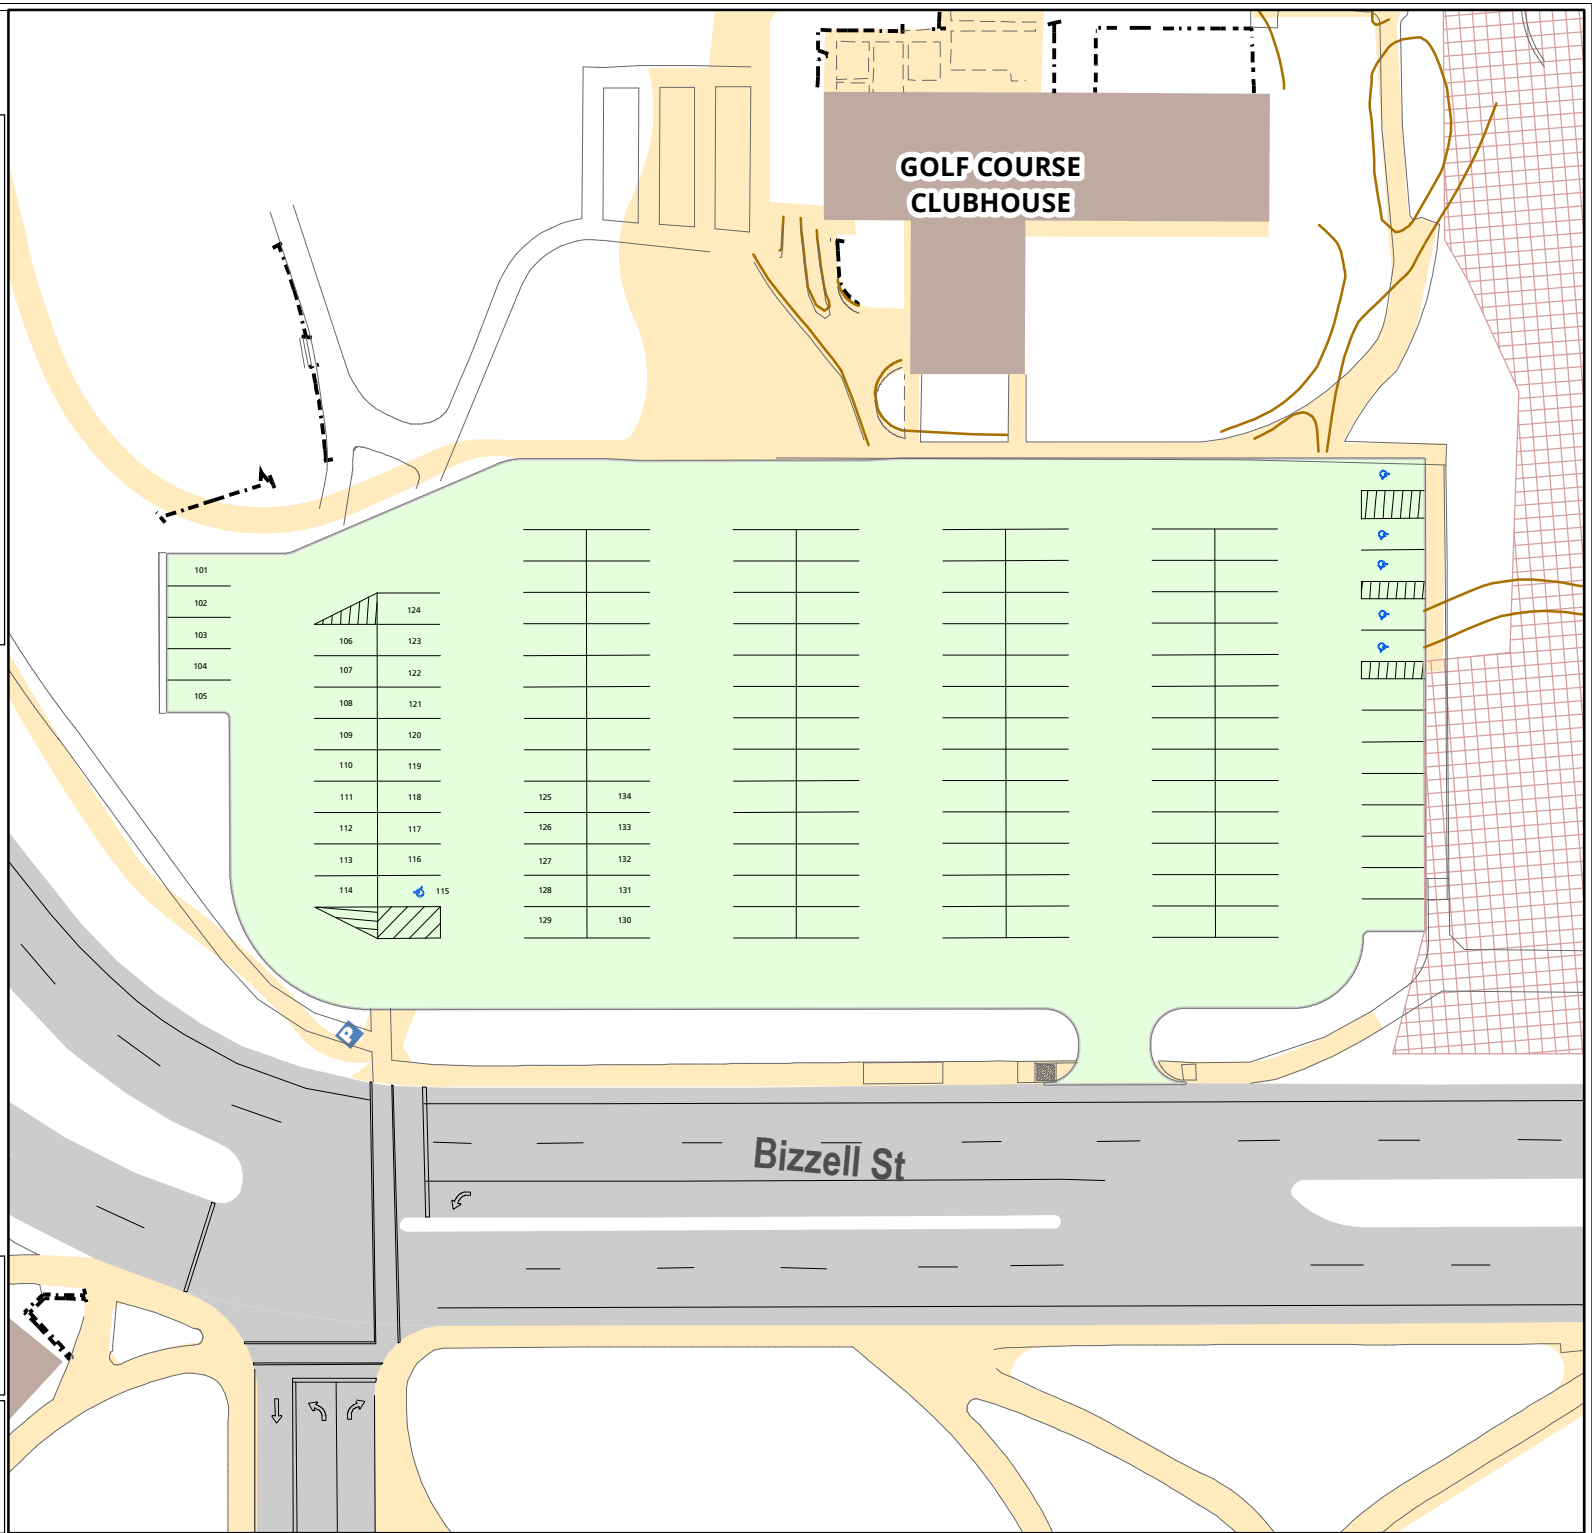

# Golf Lot

## Parking Space Count:

Regular:	0
Reserved:	0
DVS:	0
Visitor:	33
Accessible:	5
Visitor Accessible:	1
Timed:	0
Service:	0
U.B.:	0
Motorcycle:	0
Loading:	0
Other:	102
RV:	0

**Total: 141**

Lost to (Currently Under) Construction: 0

60 Feet