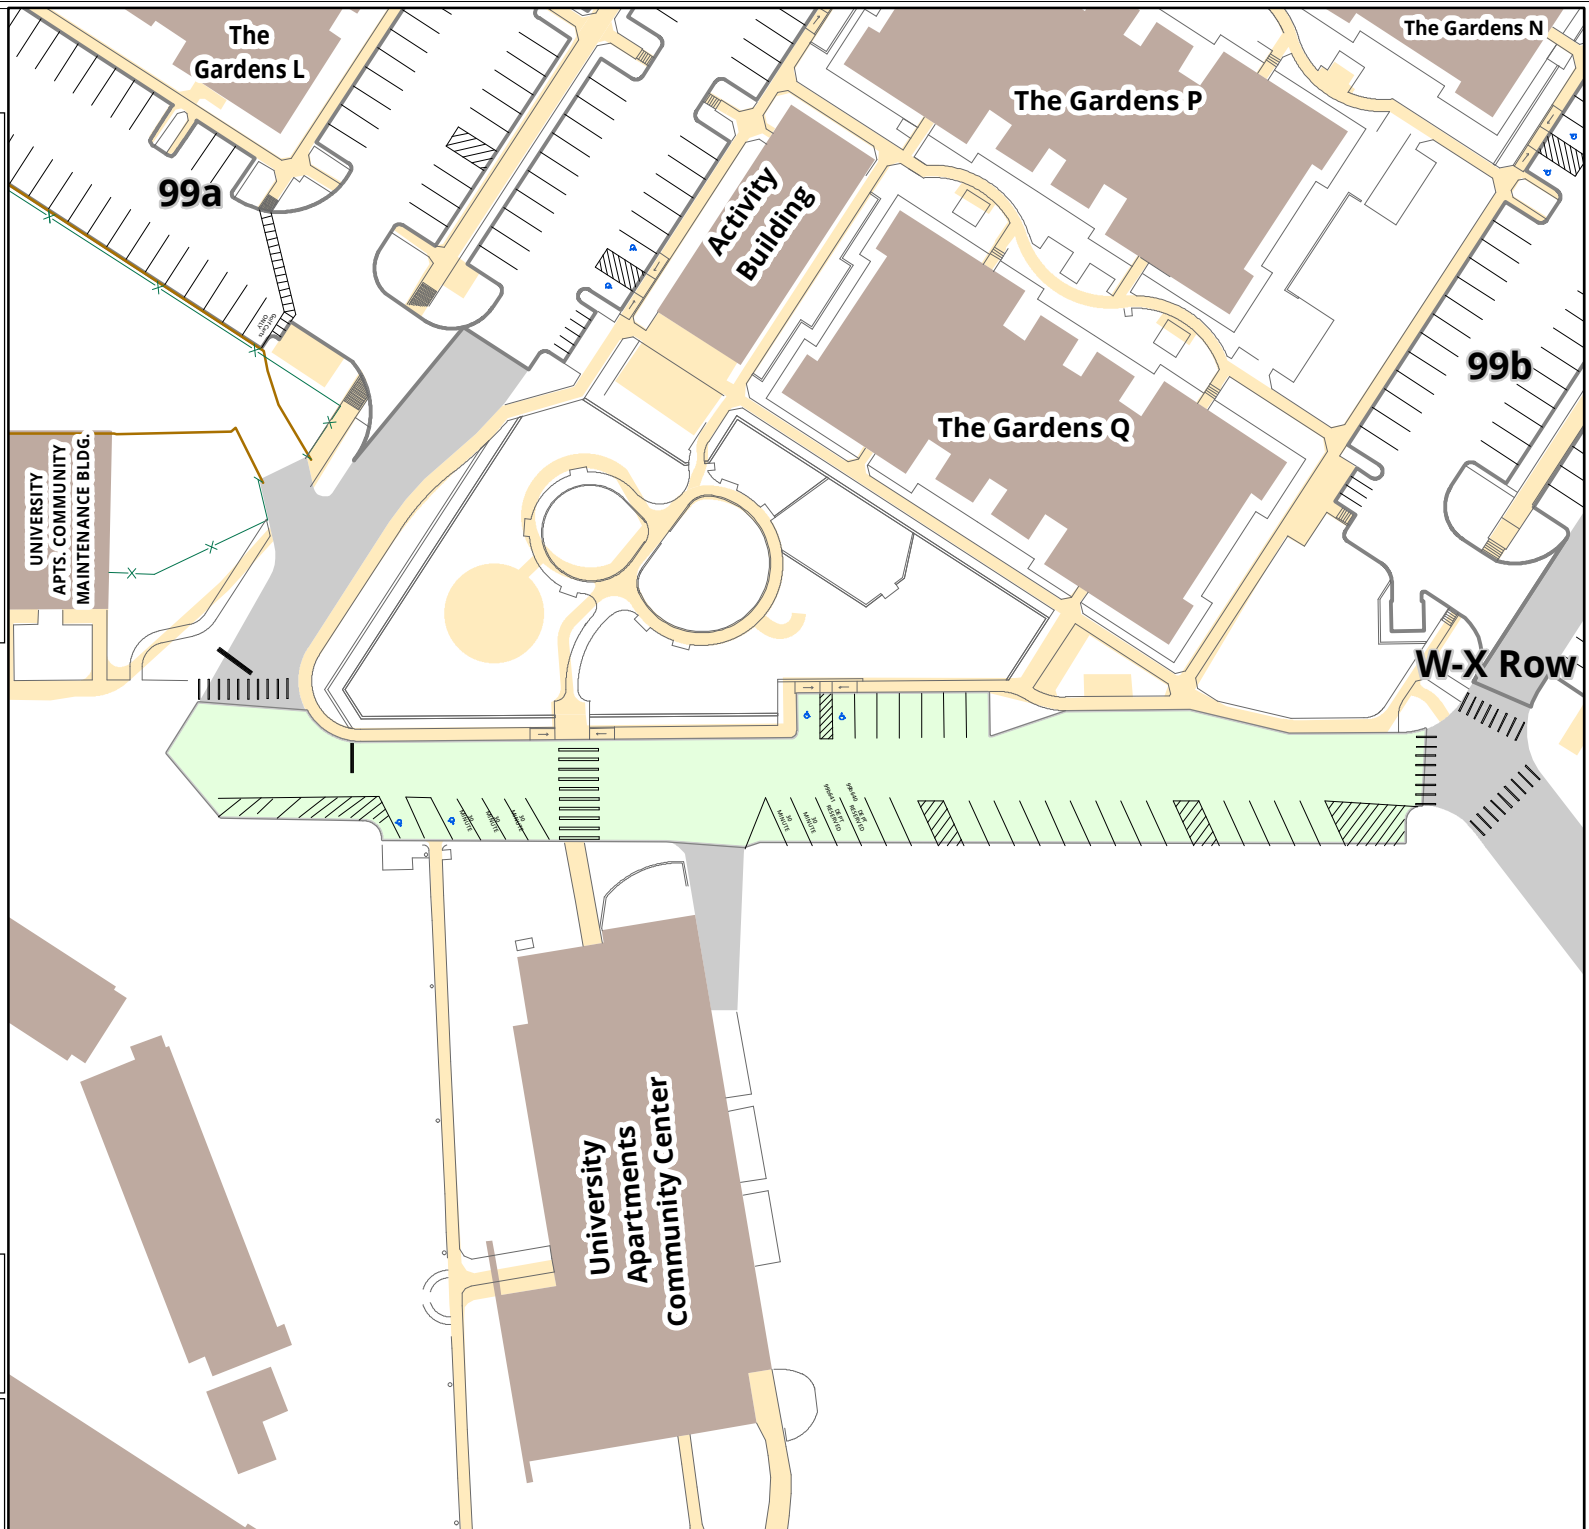

Moore Ave

Parking Space Count:

Regular:	22
Reserved:	0
DVS:	2
Visitor:	0
Accessible:	4
Visitor Accessible:	0
Timed:	5
Service:	0
U.B.:	0
Motorcycle:	0
Loading:	1
Other:	0
RV:	0

Total: 34

Lost to (Currently Under) Construction: 0

90 Feet