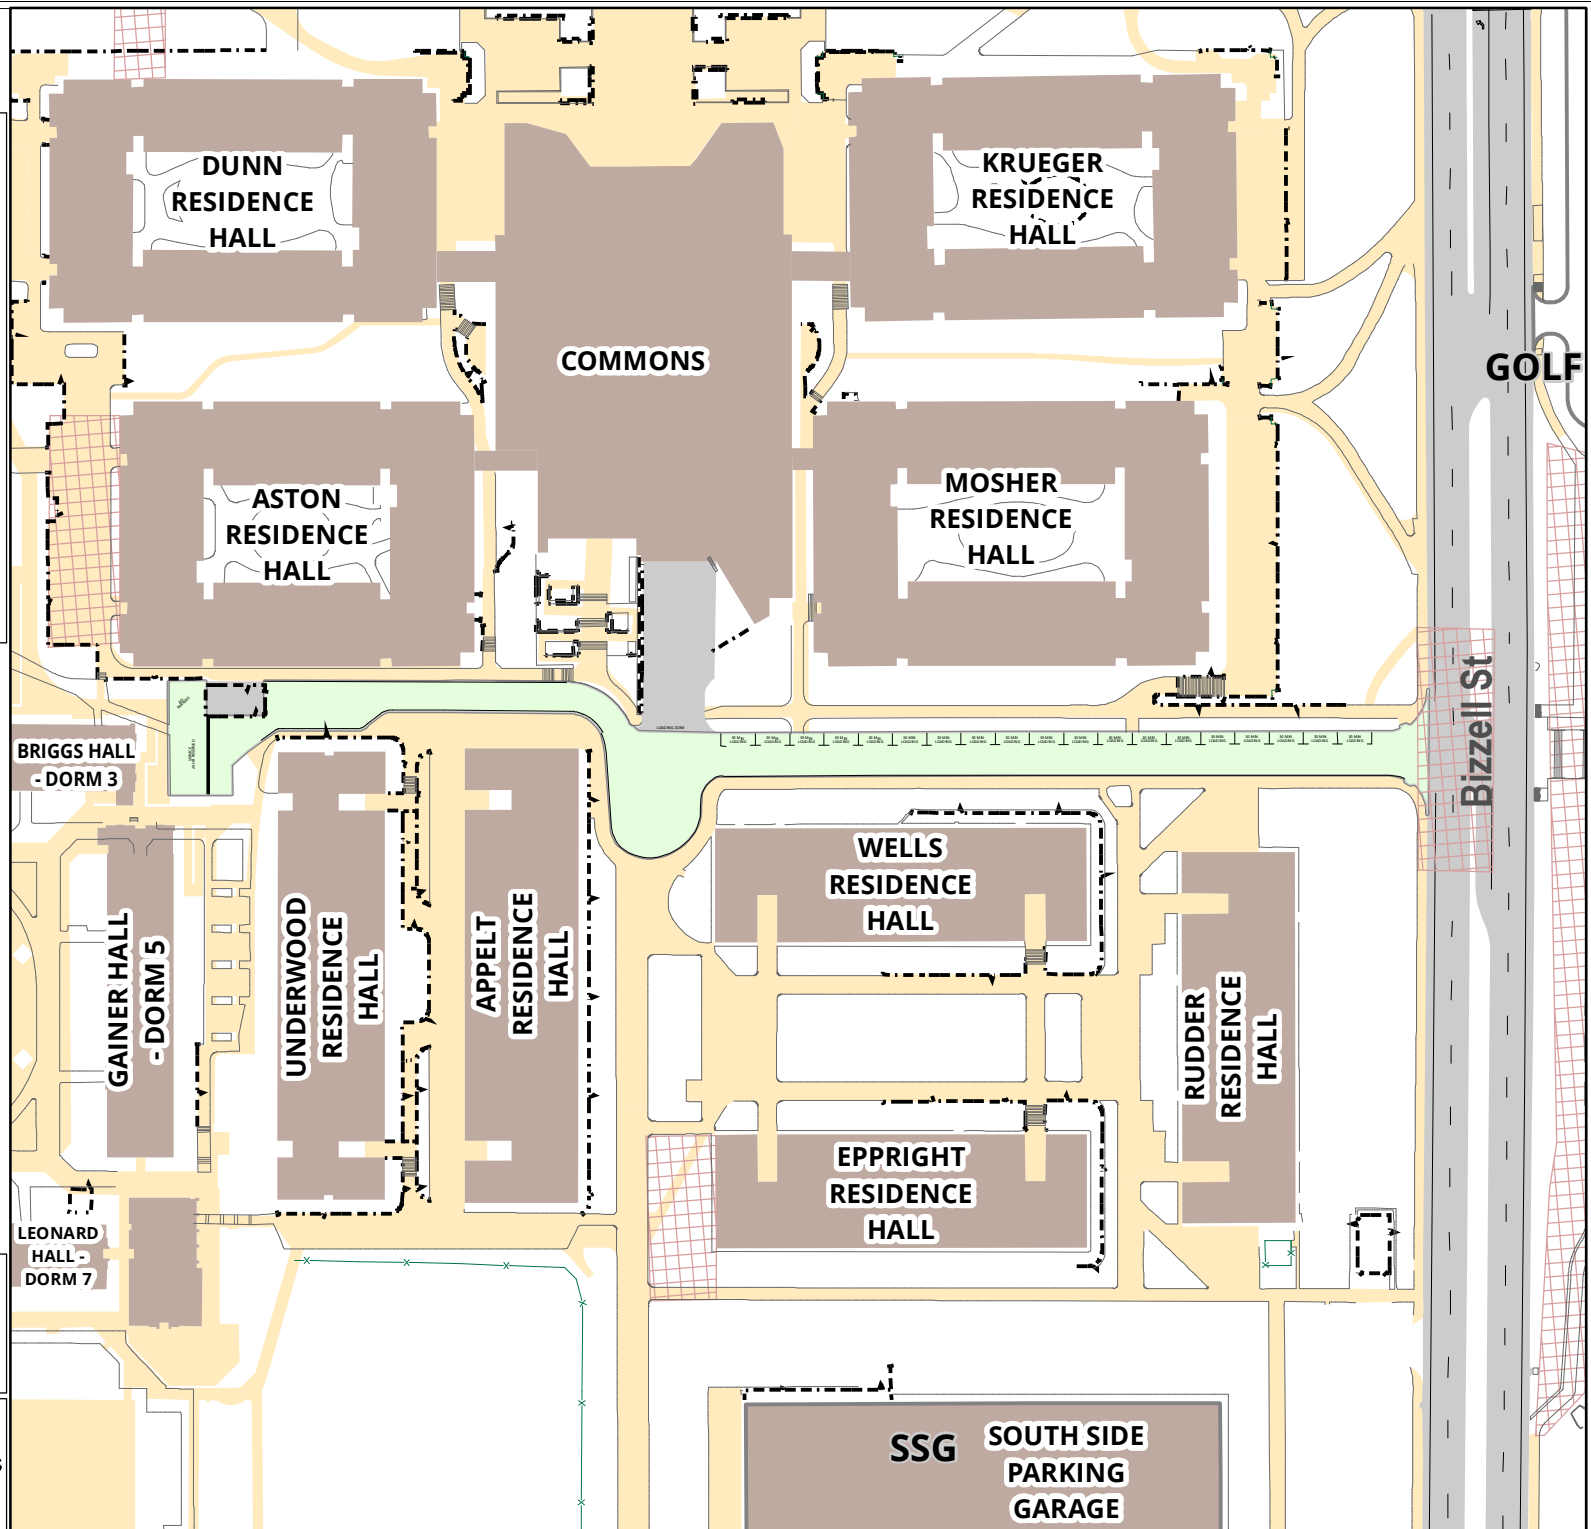

Mosher Ln

Parking Space Count:

Regular:	0
Reserved:	0
DVS:	0
Visitor:	0
Accessible:	0
Visitor Accessible:	0
Timed:	19
Service:	1
U.B.:	0
Motorcycle:	0
Loading:	0
Other:	0
RV:	0

Total: 20

Lost to (Currently Under) Construction: 0

140 Feet