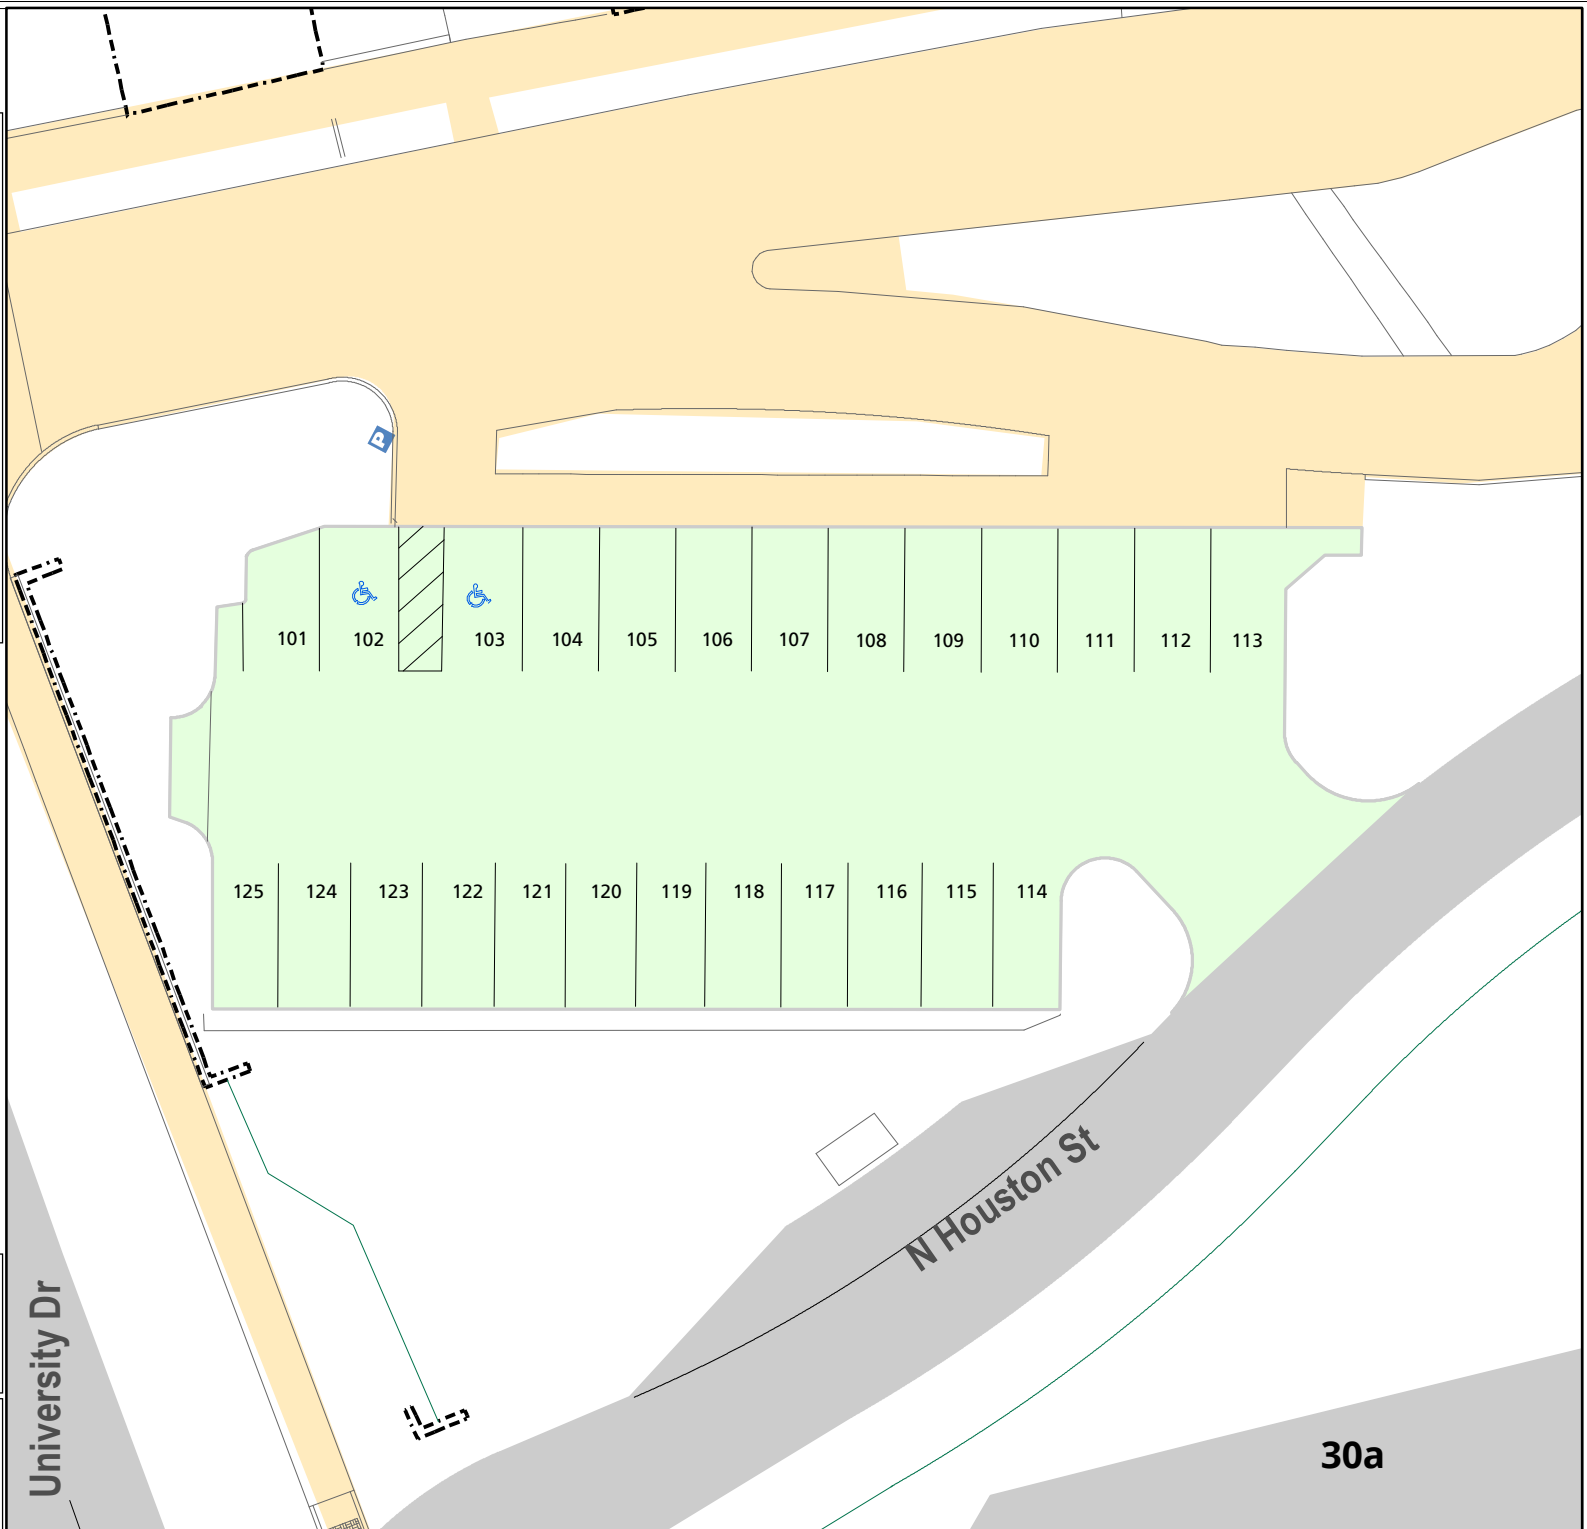

# Post Office Lot

## Parking Space Count:

Regular:	0
Reserved:	0
DVS:	0
Visitor:	23
Accessible:	0
Visitor Accessible:	2
Timed:	0
Service:	0
U.B.:	0
Motorcycle:	0
Loading:	0
Other:	0
RV:	0

**Total: 25**

Lost to (Currently Under) Construction: 0