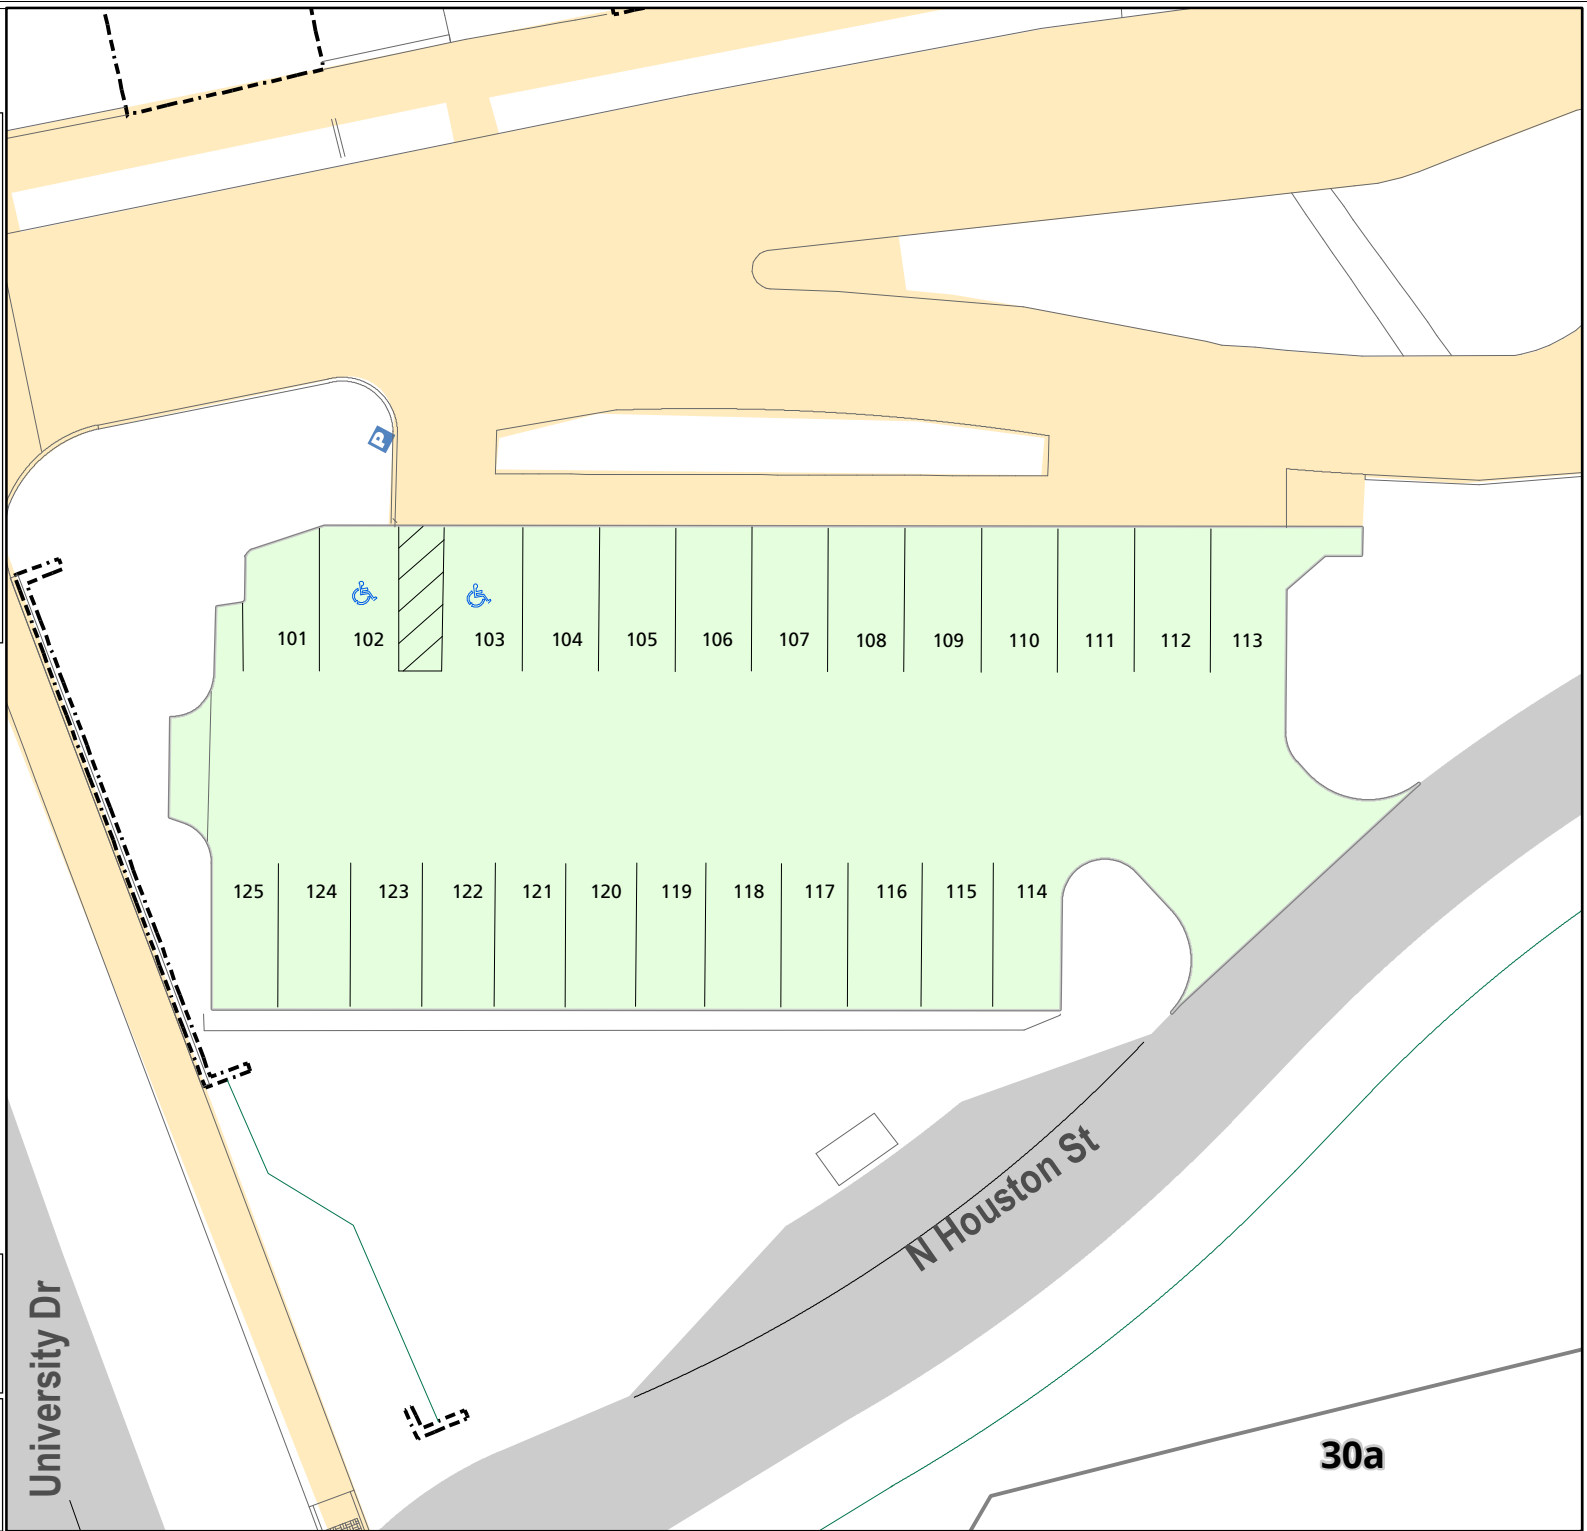

Post Office Lot

Parking Space Count:

Regular:	0
Reserved:	0
DVS:	0
Visitor:	23
Accessible:	0
Visitor Accessible:	2
Timed:	0
Service:	0
U.B.:	0
Motorcycle:	0
Loading:	0
Other:	0
RV:	0

Total: 25

Lost to (Currently Under) Construction: 0

25 Feet