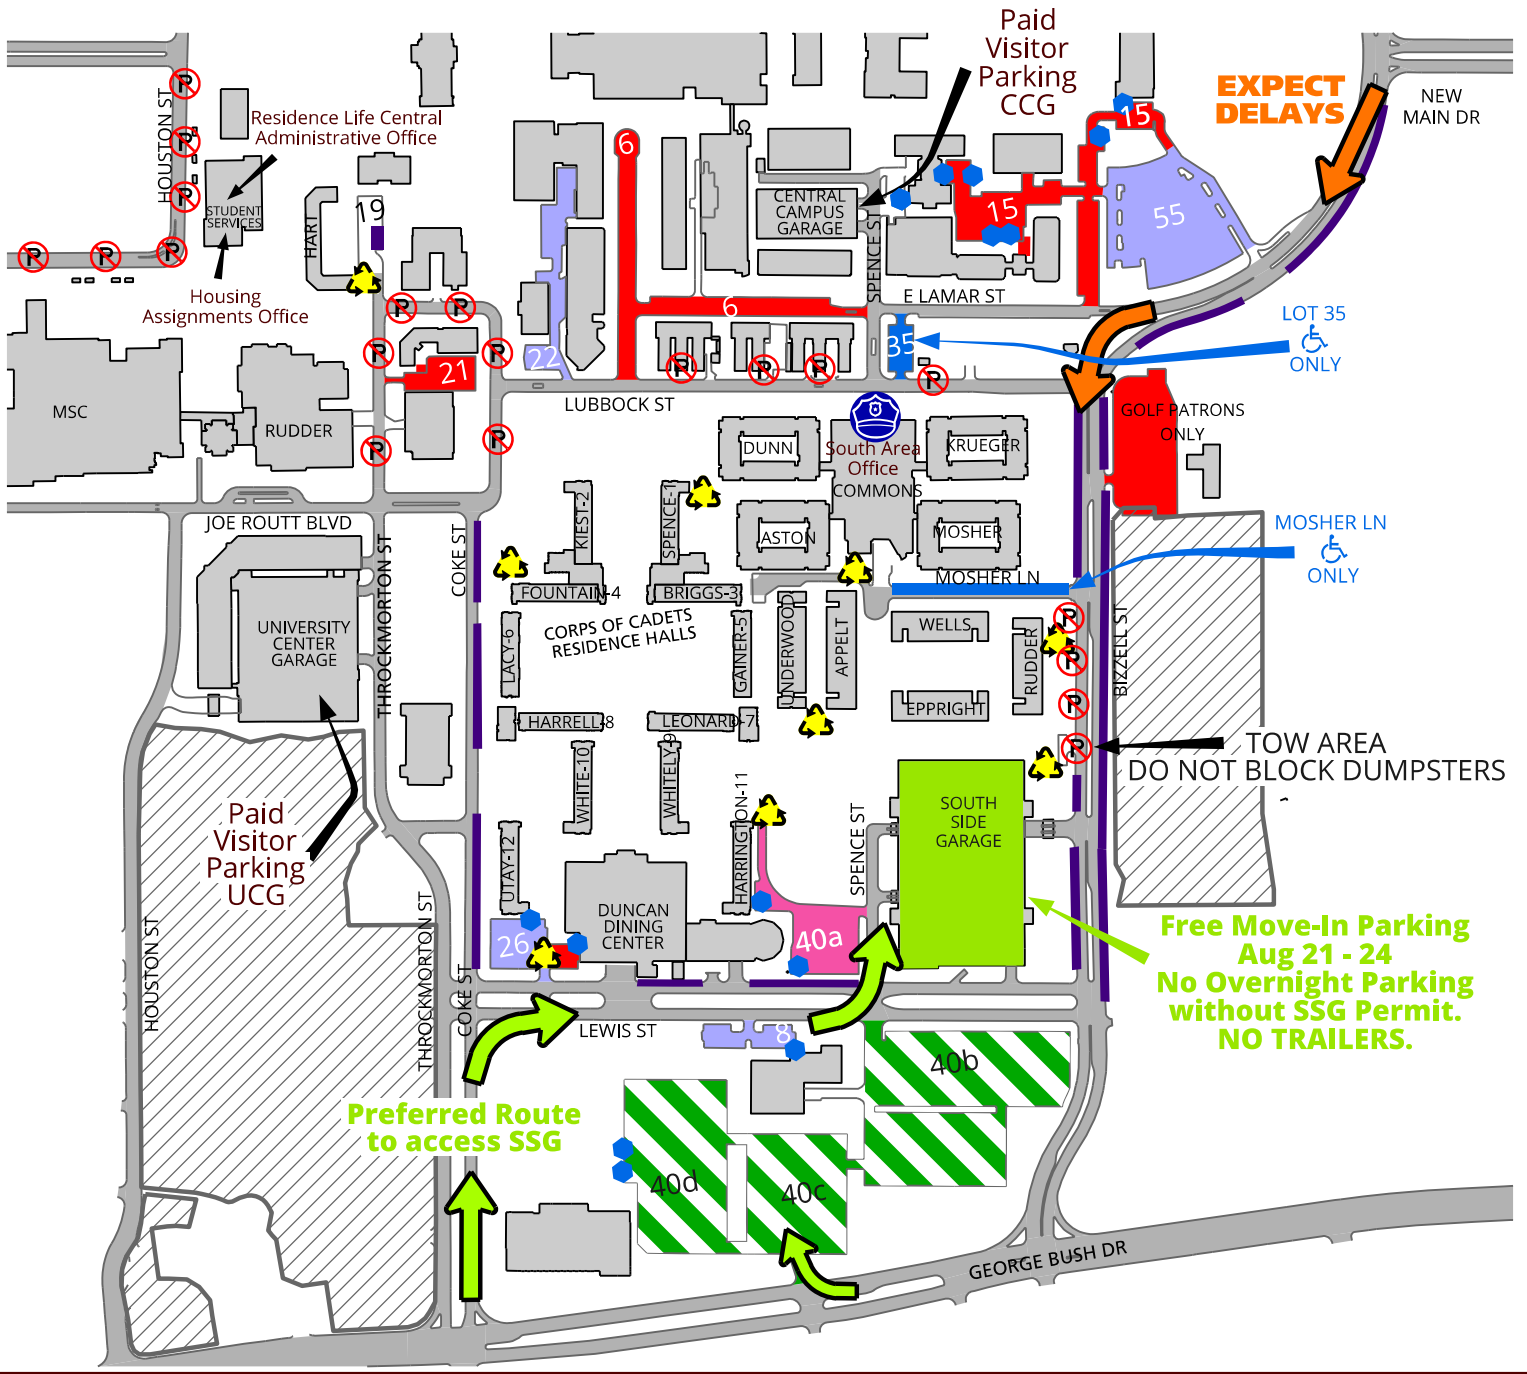

# SOUTHSIDE RESIDENCE HALL AREA PARKING

## Fall 2021 Move-In

- One-Way traffic
- Construction
- Free personal possessions engraving Aug. 21, 9am - 3pm
- Accessible parking spaces
- Cardboard recycling locations
- No Parking
- Unloading in designated drop-off zones only.
- No double parking. No parking in fire lanes.
- Park in your assigned lot outside drop-off zones and display your permit.
- Permits not required in drop-off zones during Move-In (Aug. 18 - 29).
- No permit required in Lot 100 (Reed Arena) during Move-In (Aug 18 - 29).
- Early Move-In must be pre-approved.
- Aug. 21 - 29, 1-hour drop-off zone, space is limited.
- Aug. 21 - 22 WEEKEND ONLY 1-hour drop-off zone. Week days: Permit REQUIRED
- Aug. 21 - 29, 1-hour drop-off zone, Lot 40 permit required after one hour.
- Aug. 21 - 24 Free visitor parking 6am - 9pm
- Aug. 21 - 29, 1-hour drop-off. Lot 40 permit required after 1 hour.
- NO Move-In parking allowed