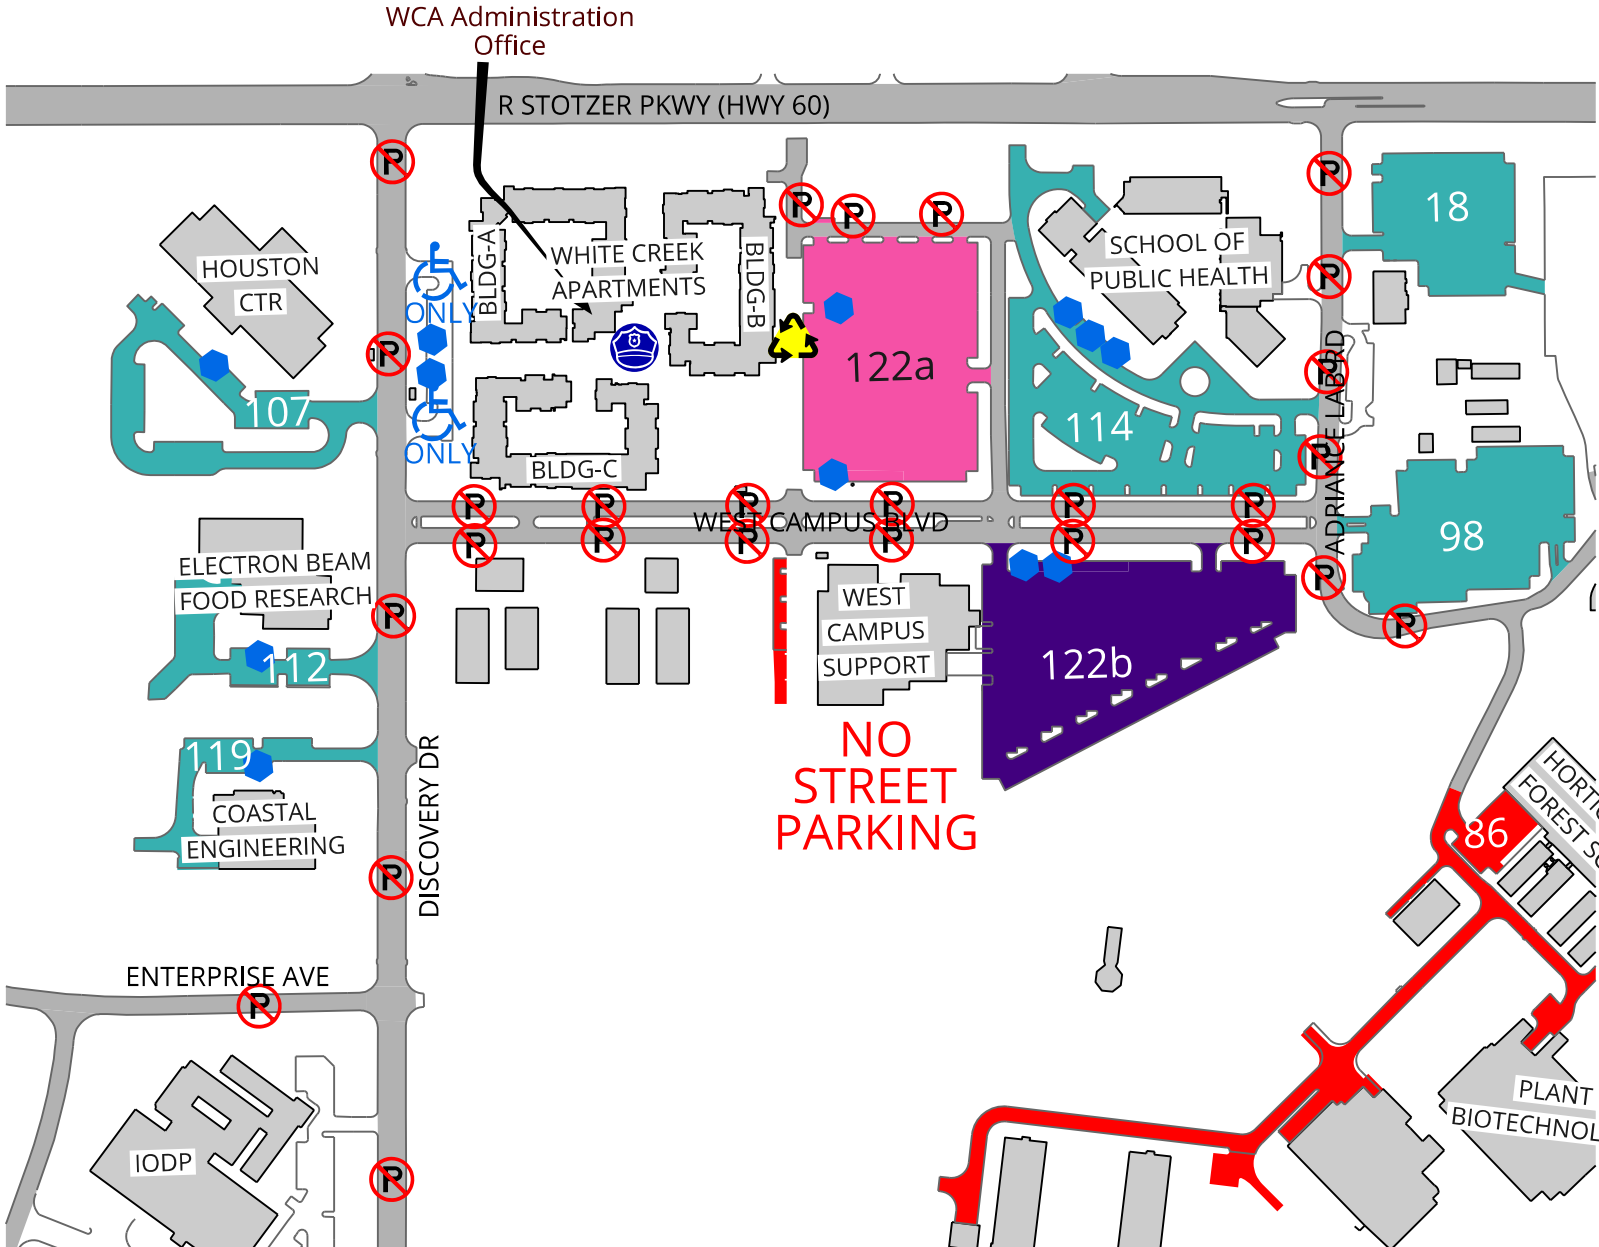

WHITE CREEK RESIDENCE HALL AREA PARKING

Fall 2021 Move-In

- No Parking
- Cardboard recycling locations
- Accessible parking spaces
- Construction
- Free personal possessions engraving
Aug. 21, 9am - 3pm

- Unloading in designated drop-off zones only.
- No double parking.
No parking in fire lanes.
- Park in your assigned lot outside drop-off zones and display your permit.
- Permits required in drop-off zones after one hour during Move-In (Aug. 18 - 29).
- No permit required in Lot 100 (Reed Arena) during Move-In (Aug. 18 - 29).
- Early Move-In must be pre-approved.

- Aug. 18 - 29, 1-hour drop-off zone;
Lot 122 permit required after one hour.
NO TRAILERS.
- Aug. 18 - 29, free parking,
No overnight without Lot 122 Permit
- Aug. 21 - 22
WEEKEND ONLY - free parking.
- NO Move-In parking allowed.**